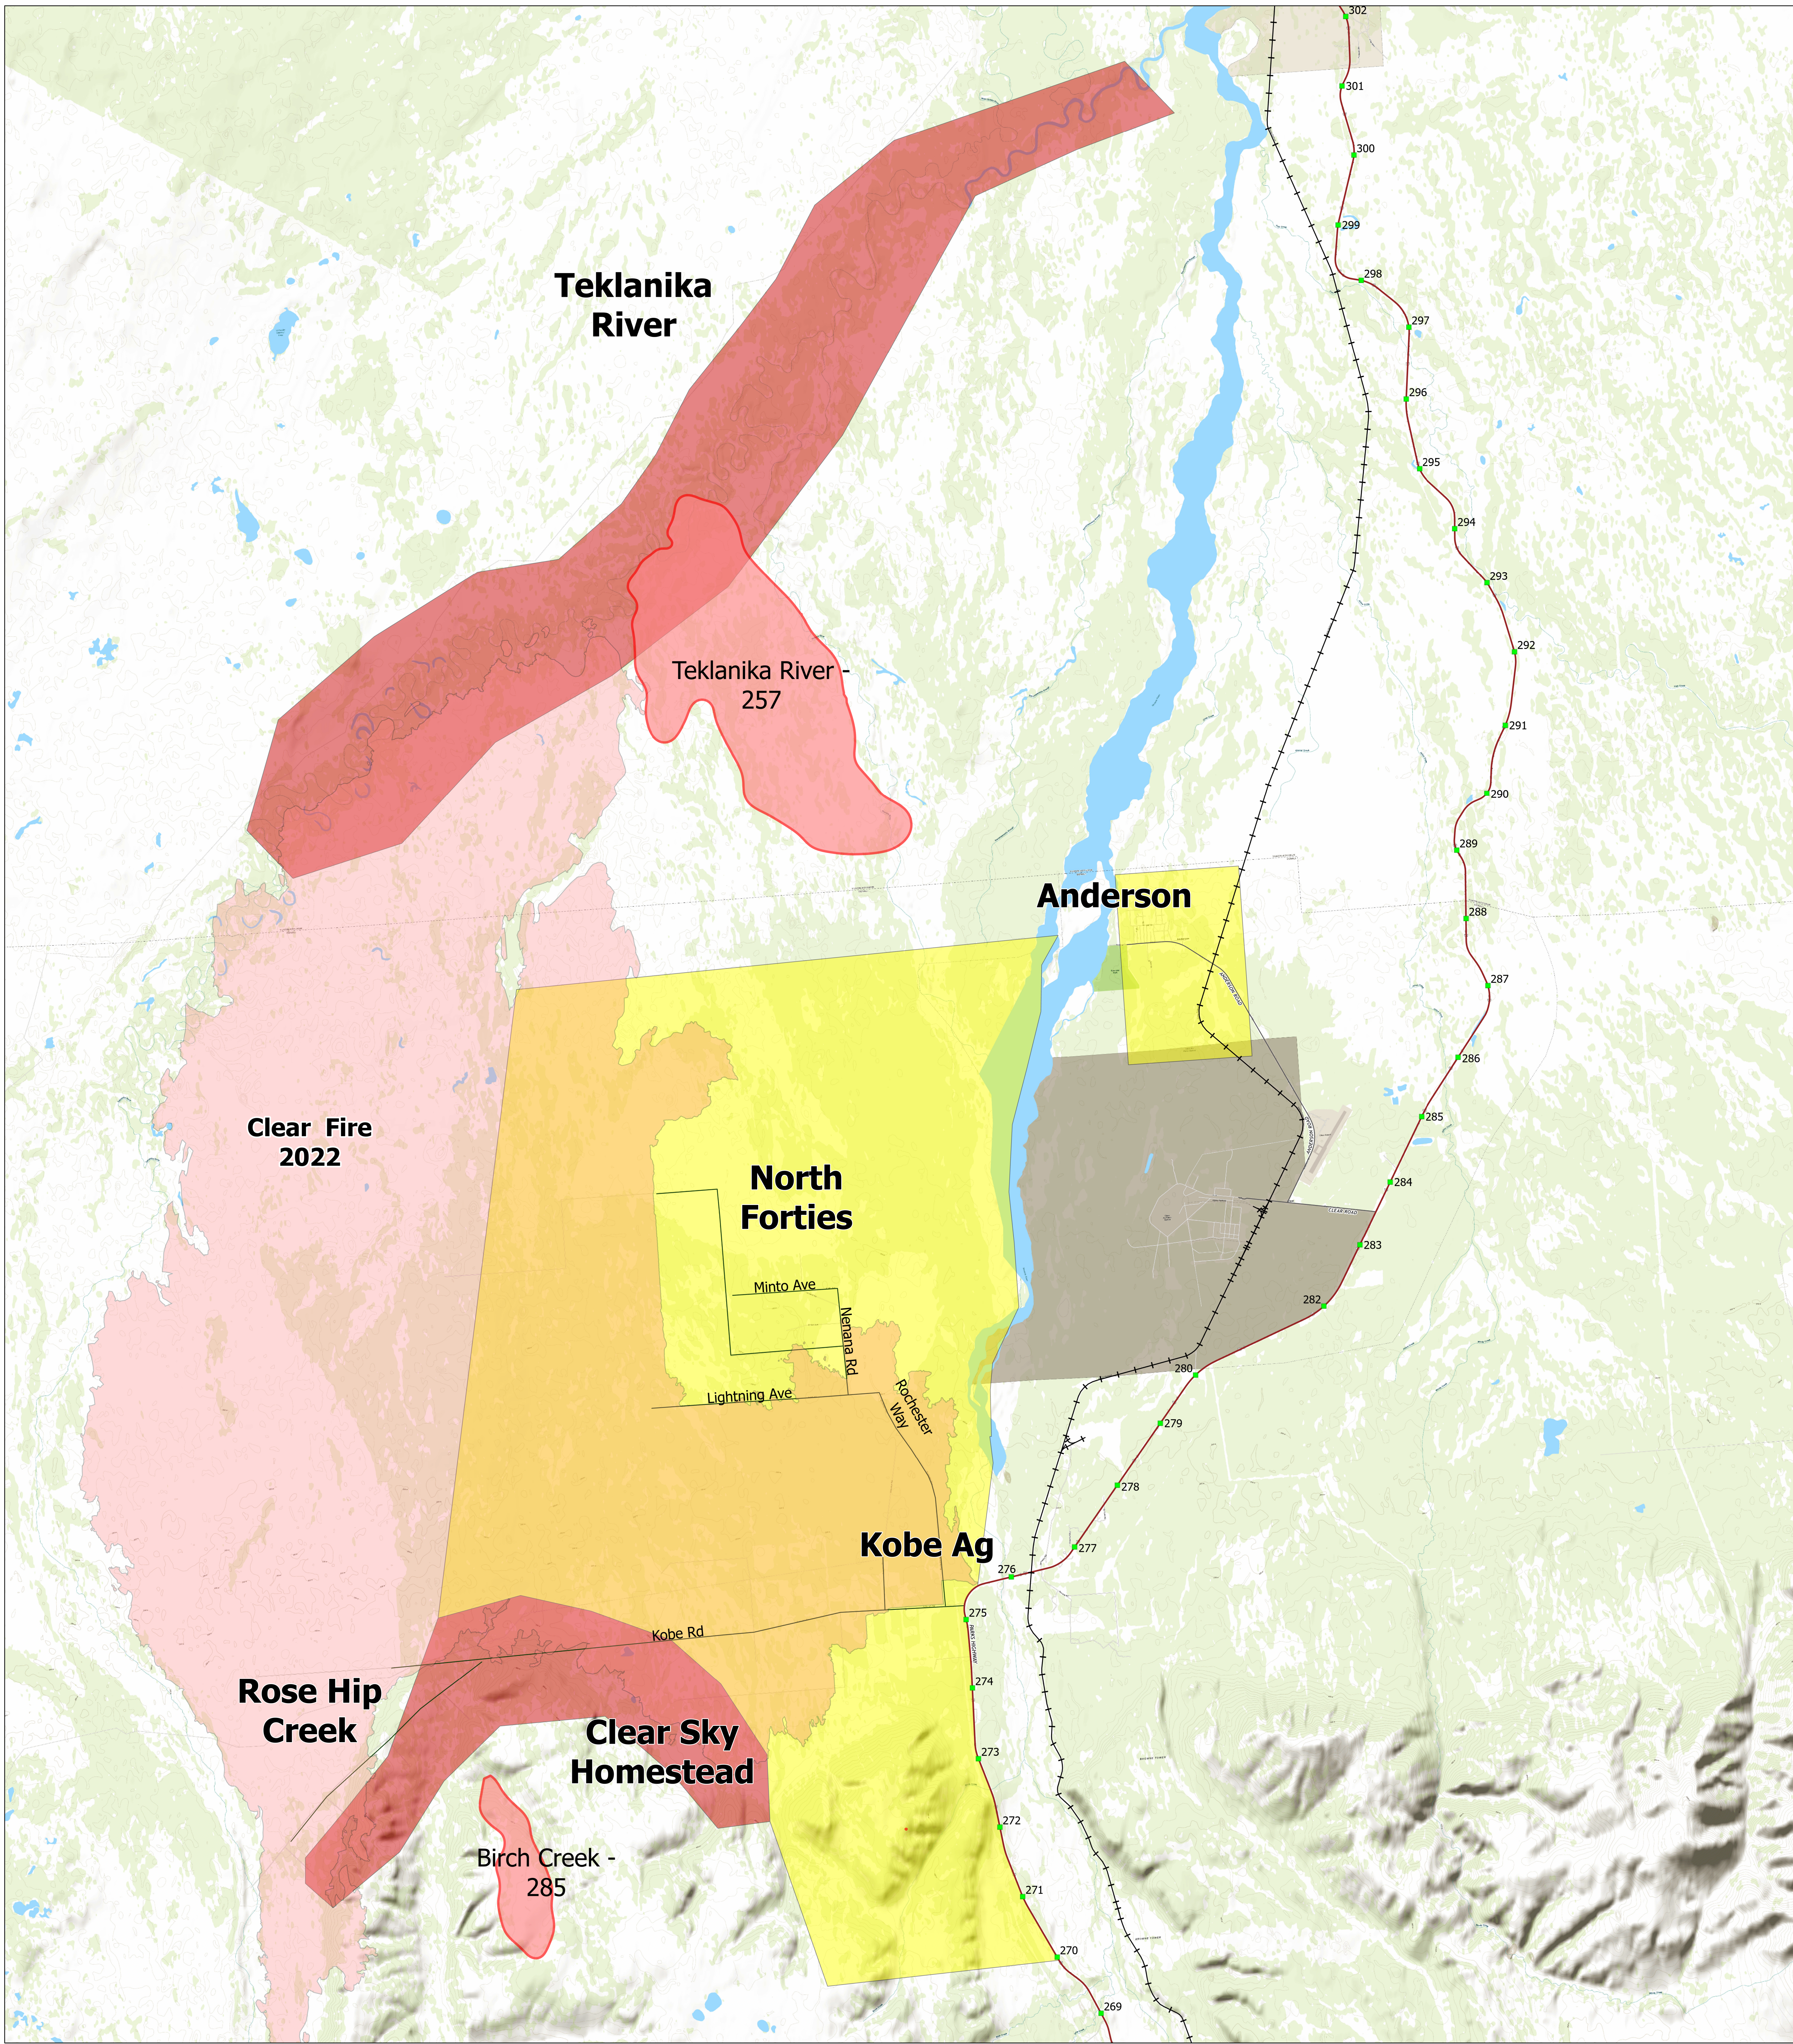

7,029 acres

2 Aug 2023

AKFAS311899

Public Information

Area as of 8/1, 1700 Hrs

### Evacuation Areas

- Set
- Go

- Secondary Hwy
- Local Road
- Milepost
- + Alaska RR

- Current Wildfire Perimeter
- Clear Fire - 2022

NAD 1983 Alaska Albers  
 Acres from GPS  
 sdkovach  
 8/1/2023, 2148 hrs  
 Community Map