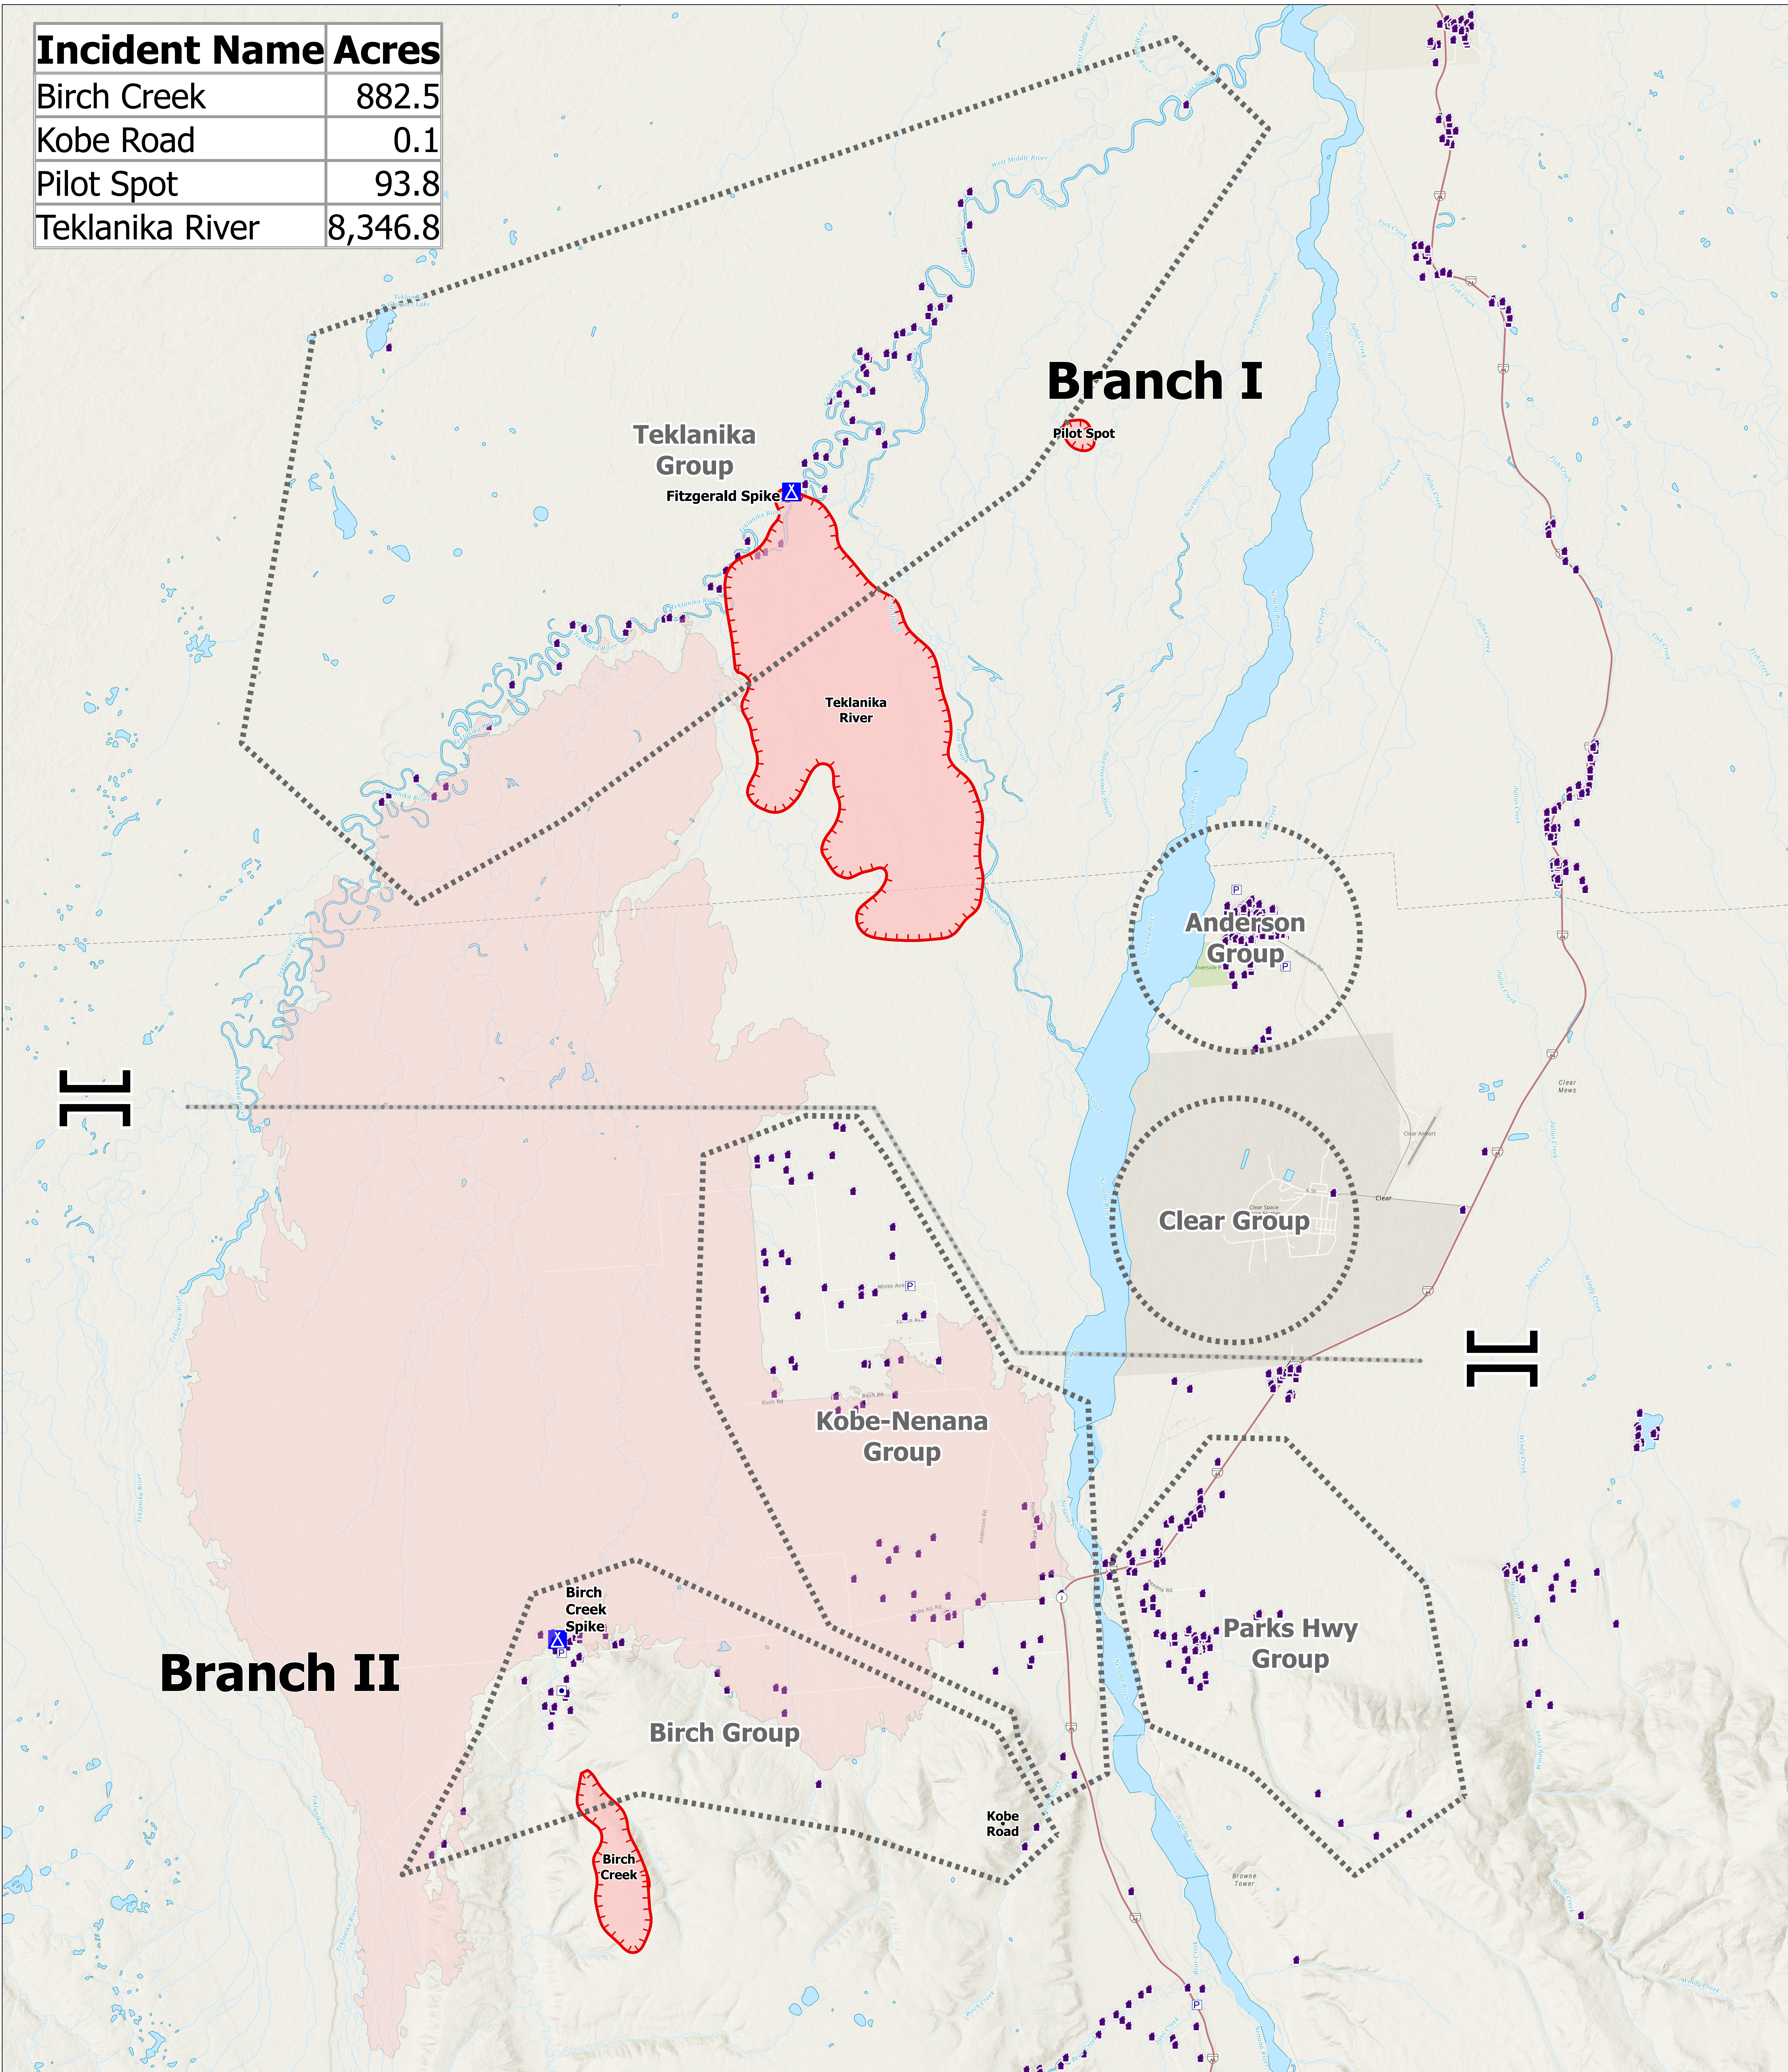

Incident Name	Acres
Birch Creek	882.5
Kobe Road	0.1
Pilot Spot	93.8
Teklanika River	8,346.8

- Ops Group
- Structure
- Branch Break Line
- Branch Break
- Camp
- Wildfire Daily Fire Perimeter
- Clear Fire