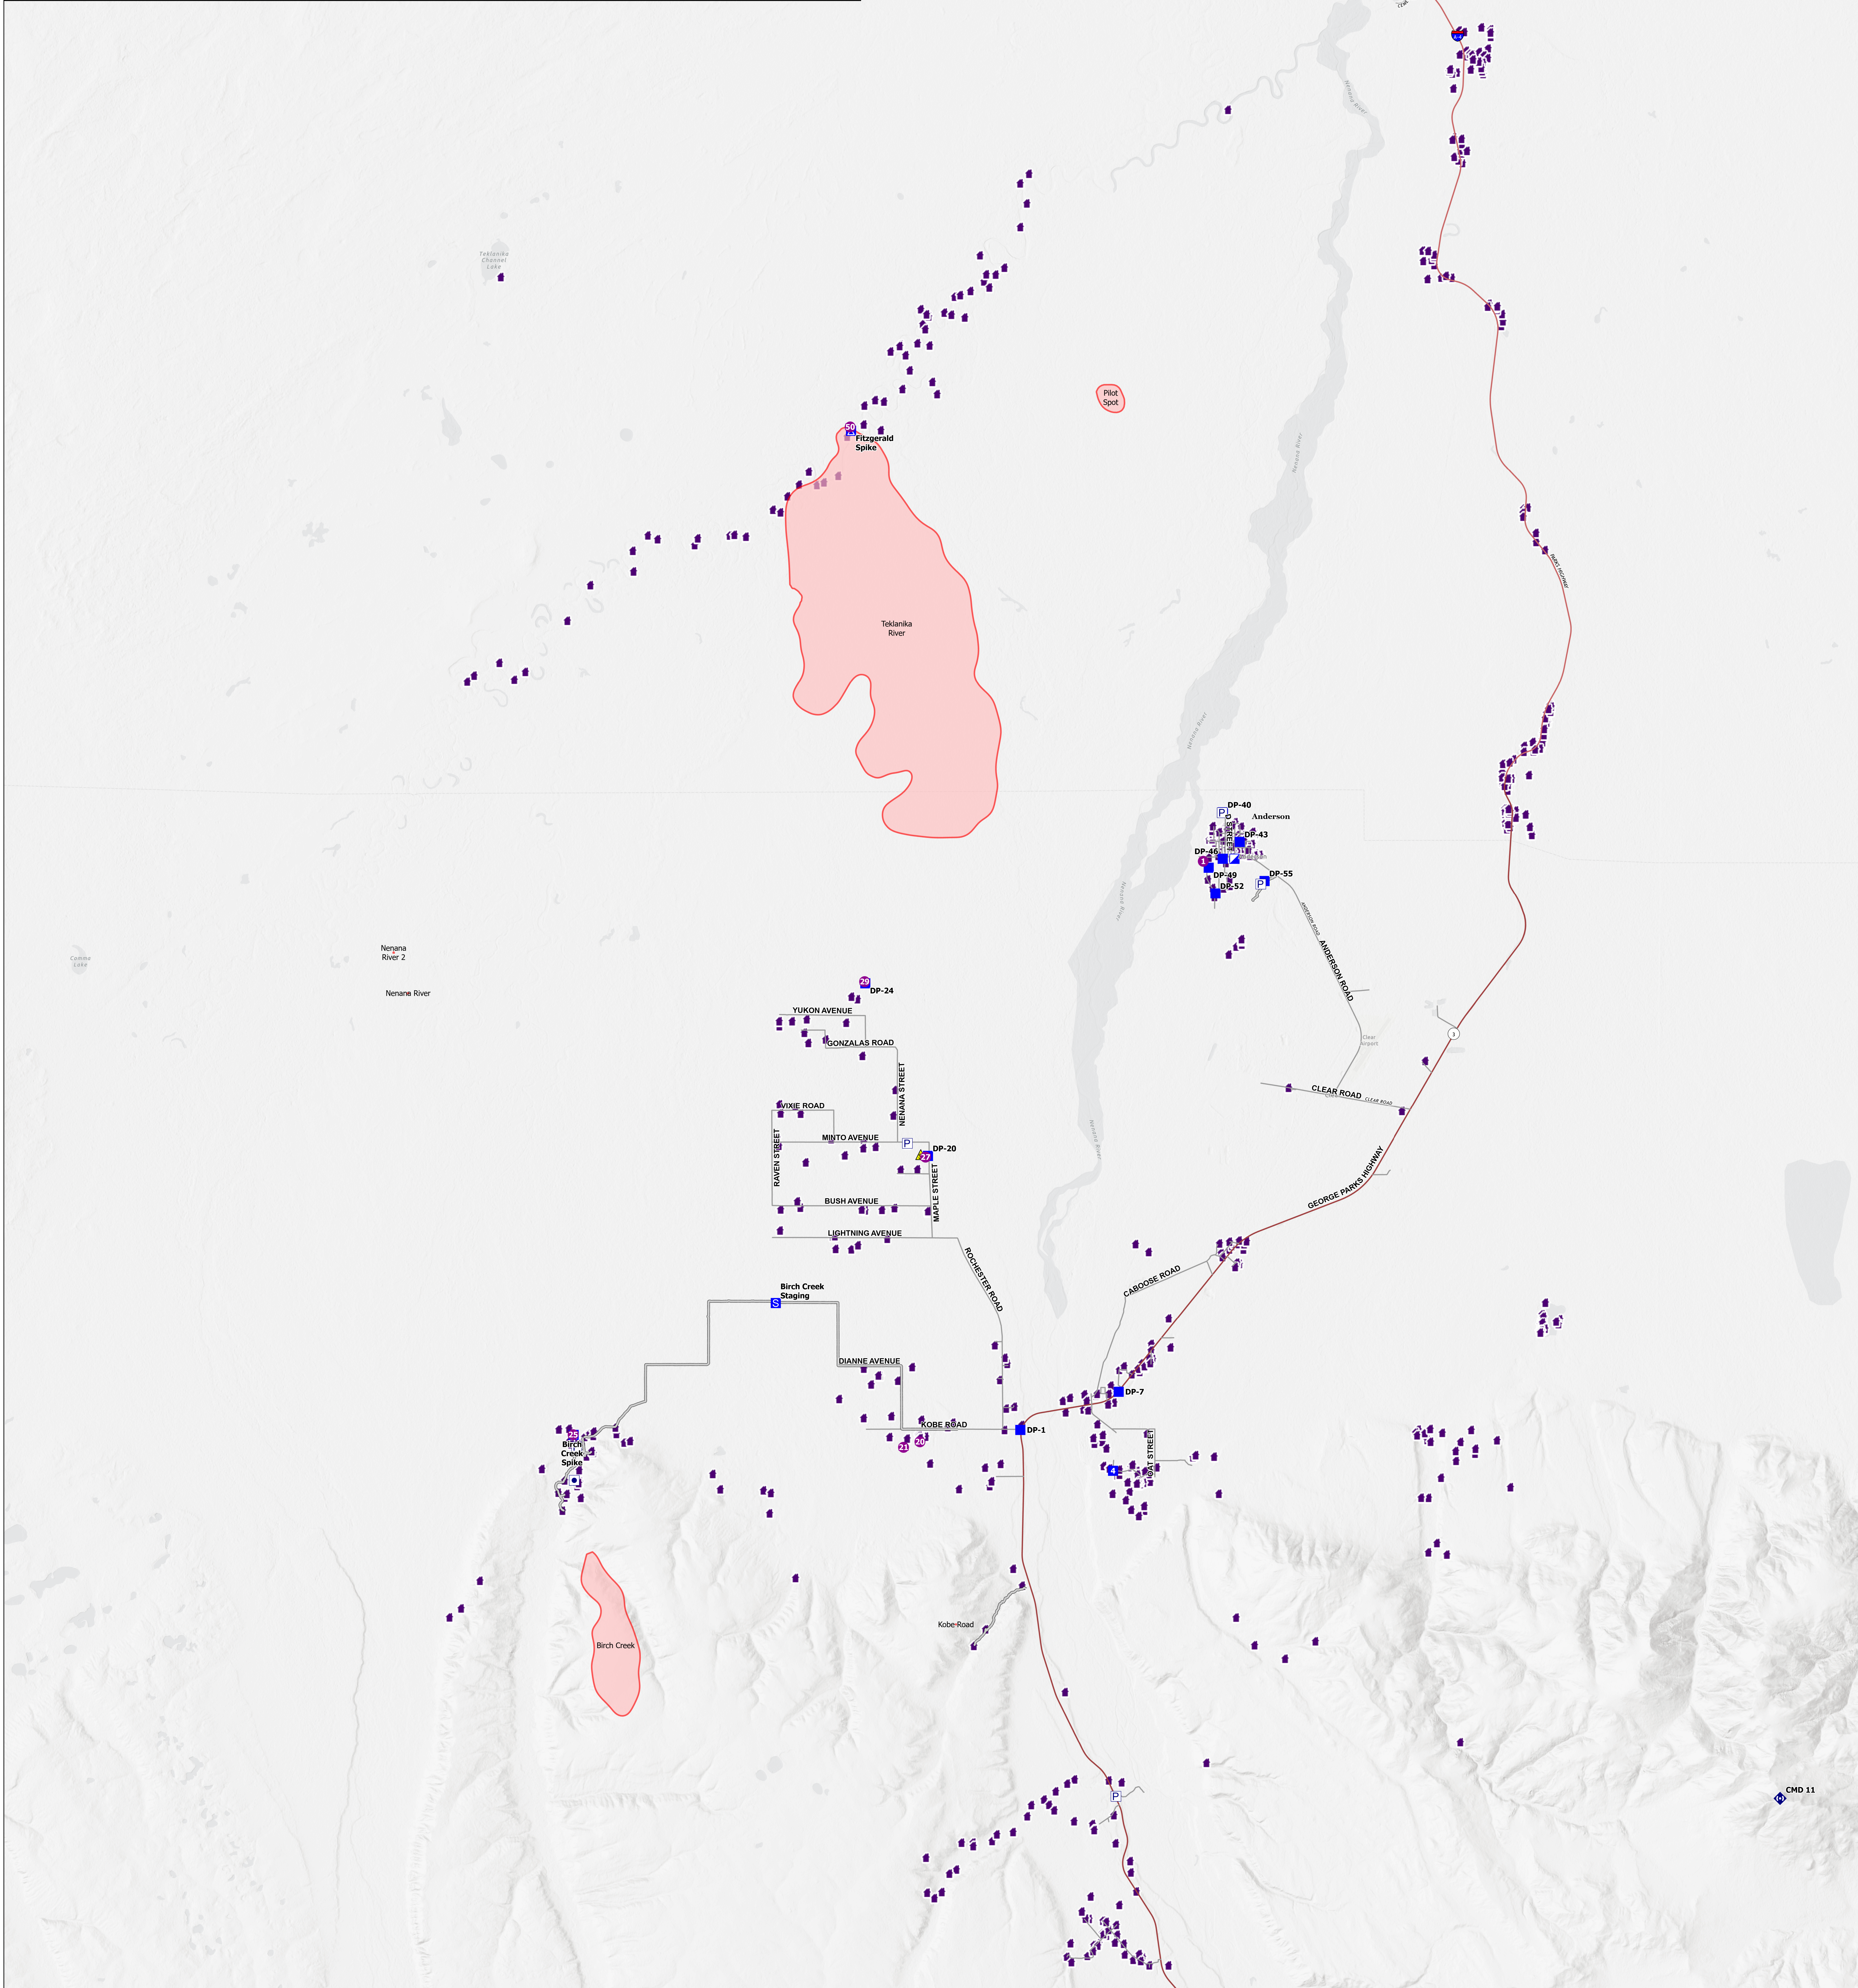

Medical

Anderson Complex

Travel Times

From	To	Time	Method
Nenana Staging	Fitzgerald Spike	55 min	Boat
Fitzgerald Spike	Nenana Staging	1 Hr 15 min	Boat
Anderson	Nenana Helibase	30 min	Auto
Anderson	Kobe Road Intersection	15 min	Auto
Kobe Road Intersection	Birch Creek Spike	55 min	Auto
Kobe Road Intersection	North Forties	1 Hr	Auto

Transportation AKFAS311899 3 Aug 2023 9,323 acres

- Helispot
- Drop Point
- Repeater
- Wildfire Daily Fire Perimeter
- ⊕ Helibase
- ⚠ Camp
- ⚠ Safety Zone
- Structure
- Incident Command Post
- Staging Area
- Access or Improved Road