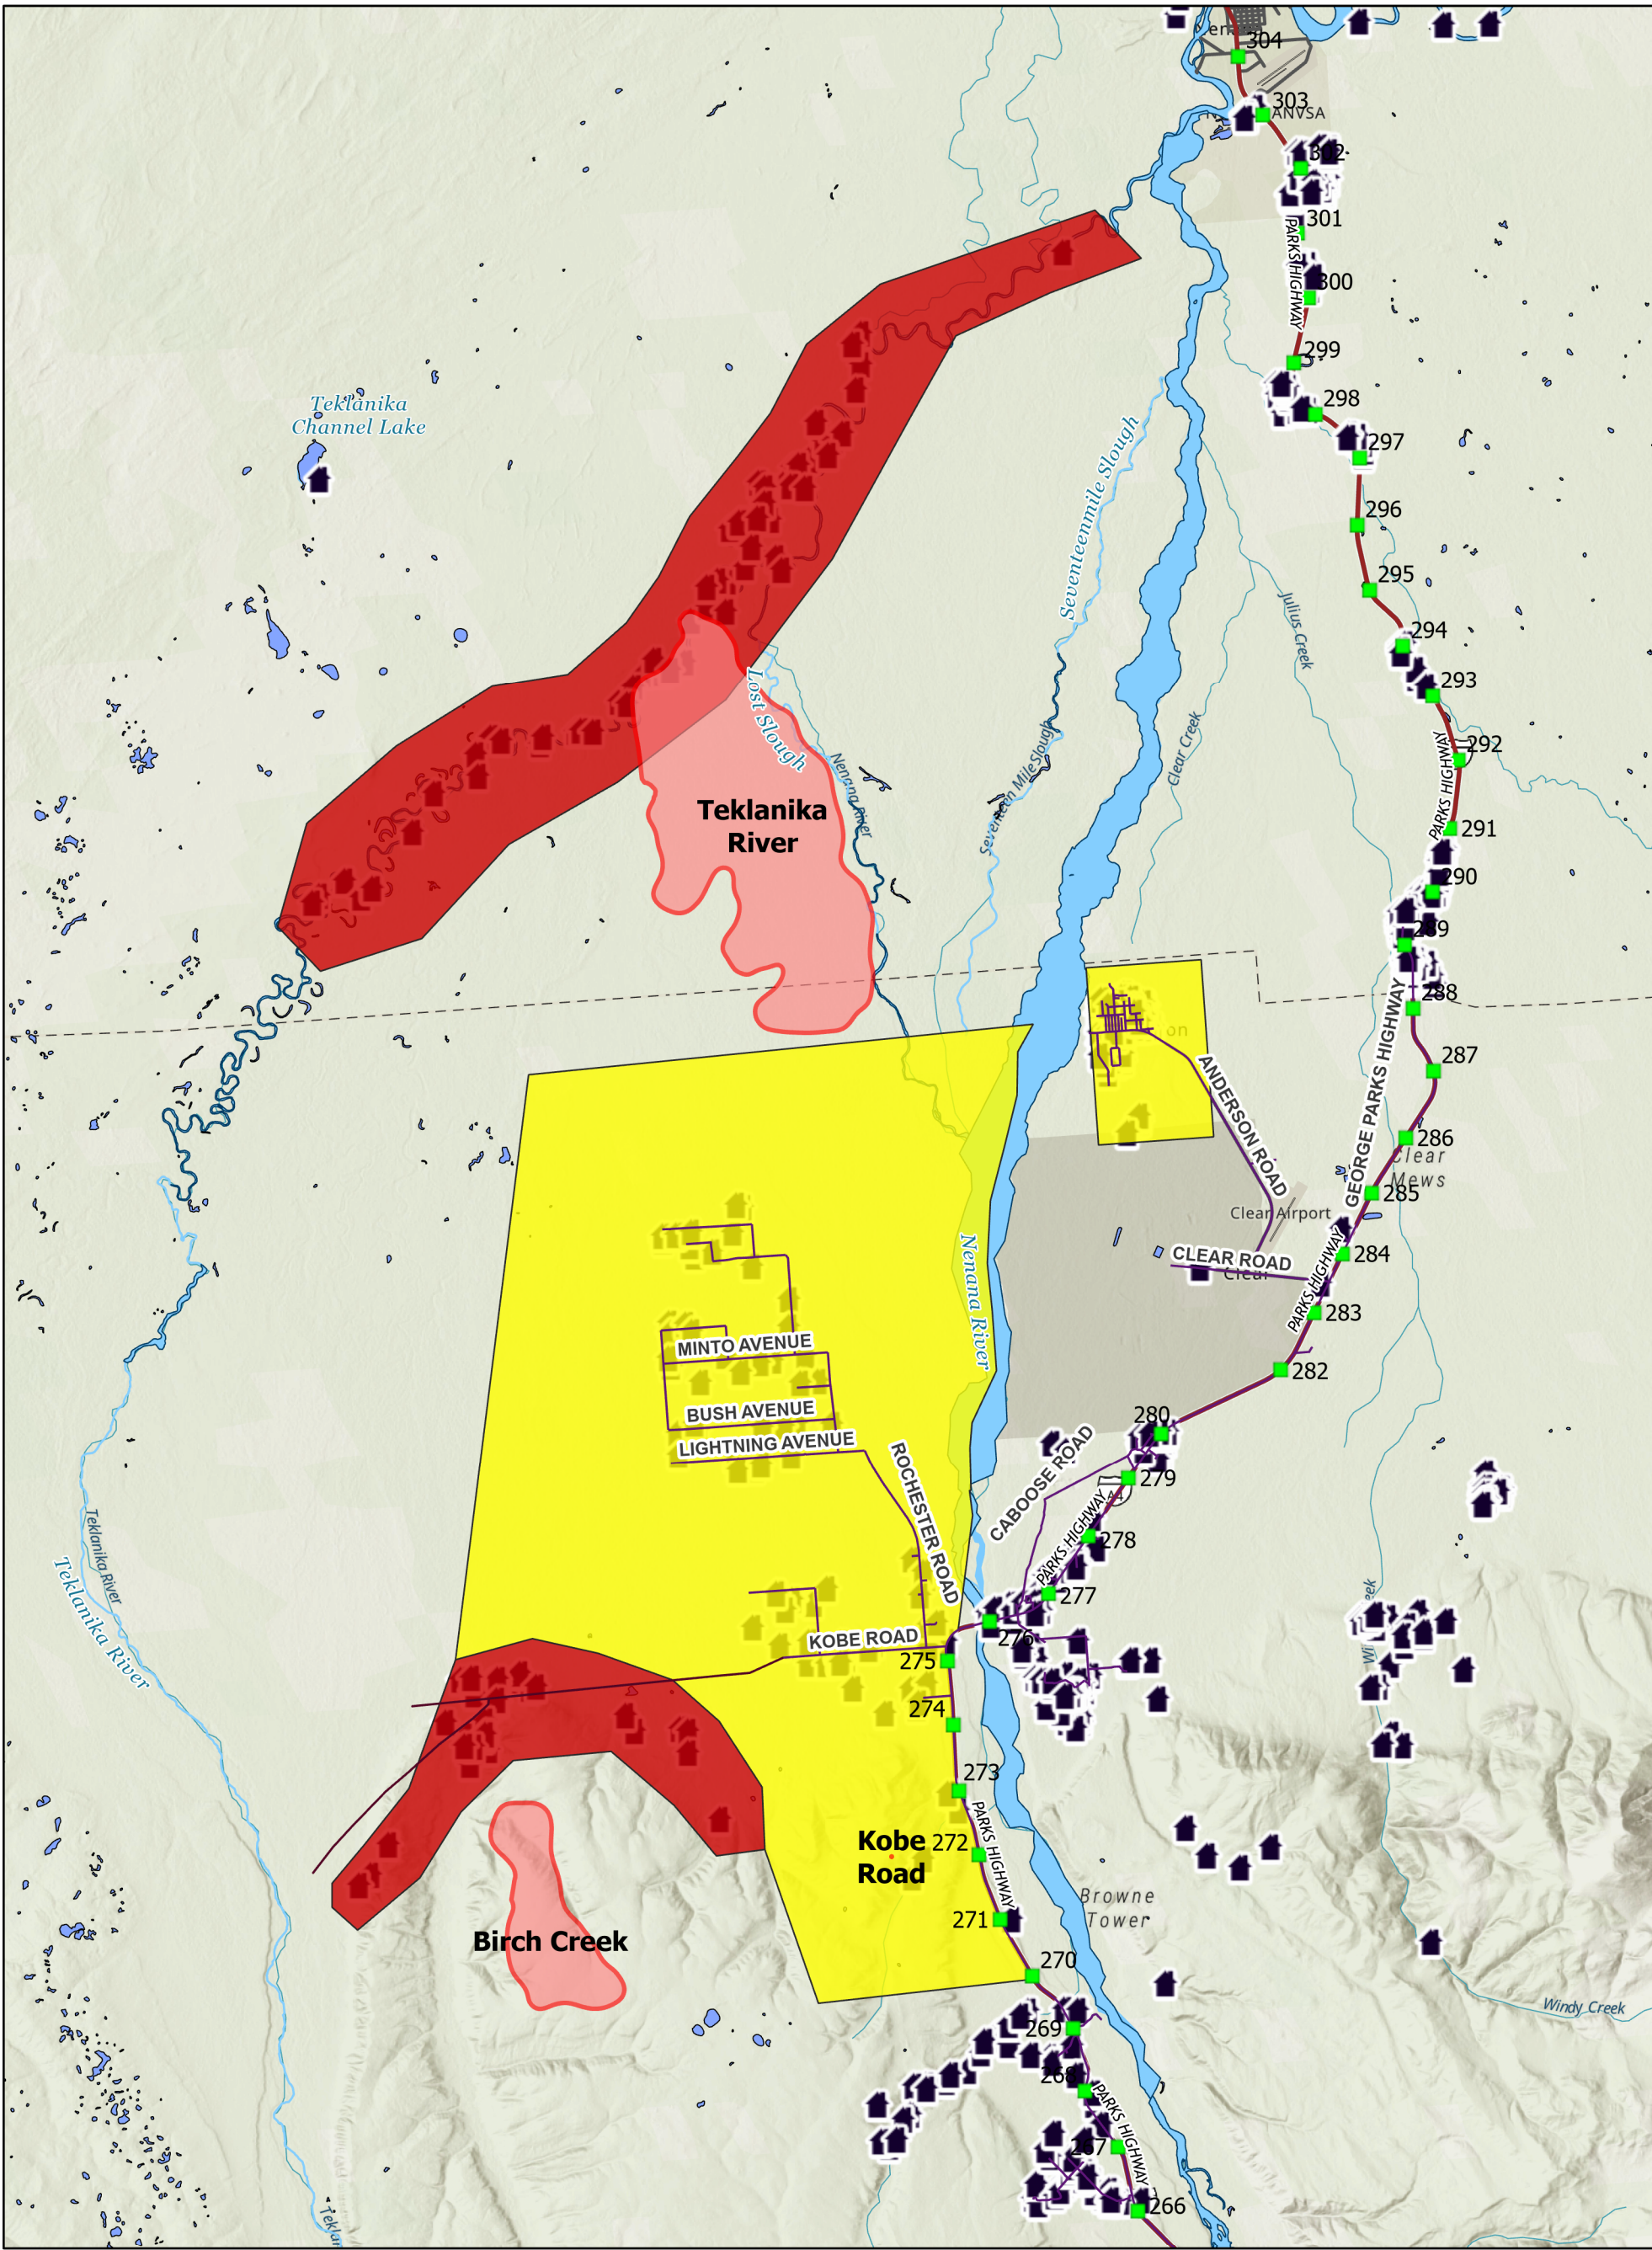

Evacuation

Anderson Complex

10,422 acres

AKFAS311899

Public Information

Evacuation Areas

- Go
- Set

- Structure
- Milepost
- Wildfire Daily Fire Perimeter

10,422 Acres as of 8/2, 2045 Hrs

NAD 1983 Alaska Albers
 Acres from GPS
 sdkovach
 8/1/2023, 0937 hrs
 evac_plan_2023_AndersonComplex_AKFAS311899