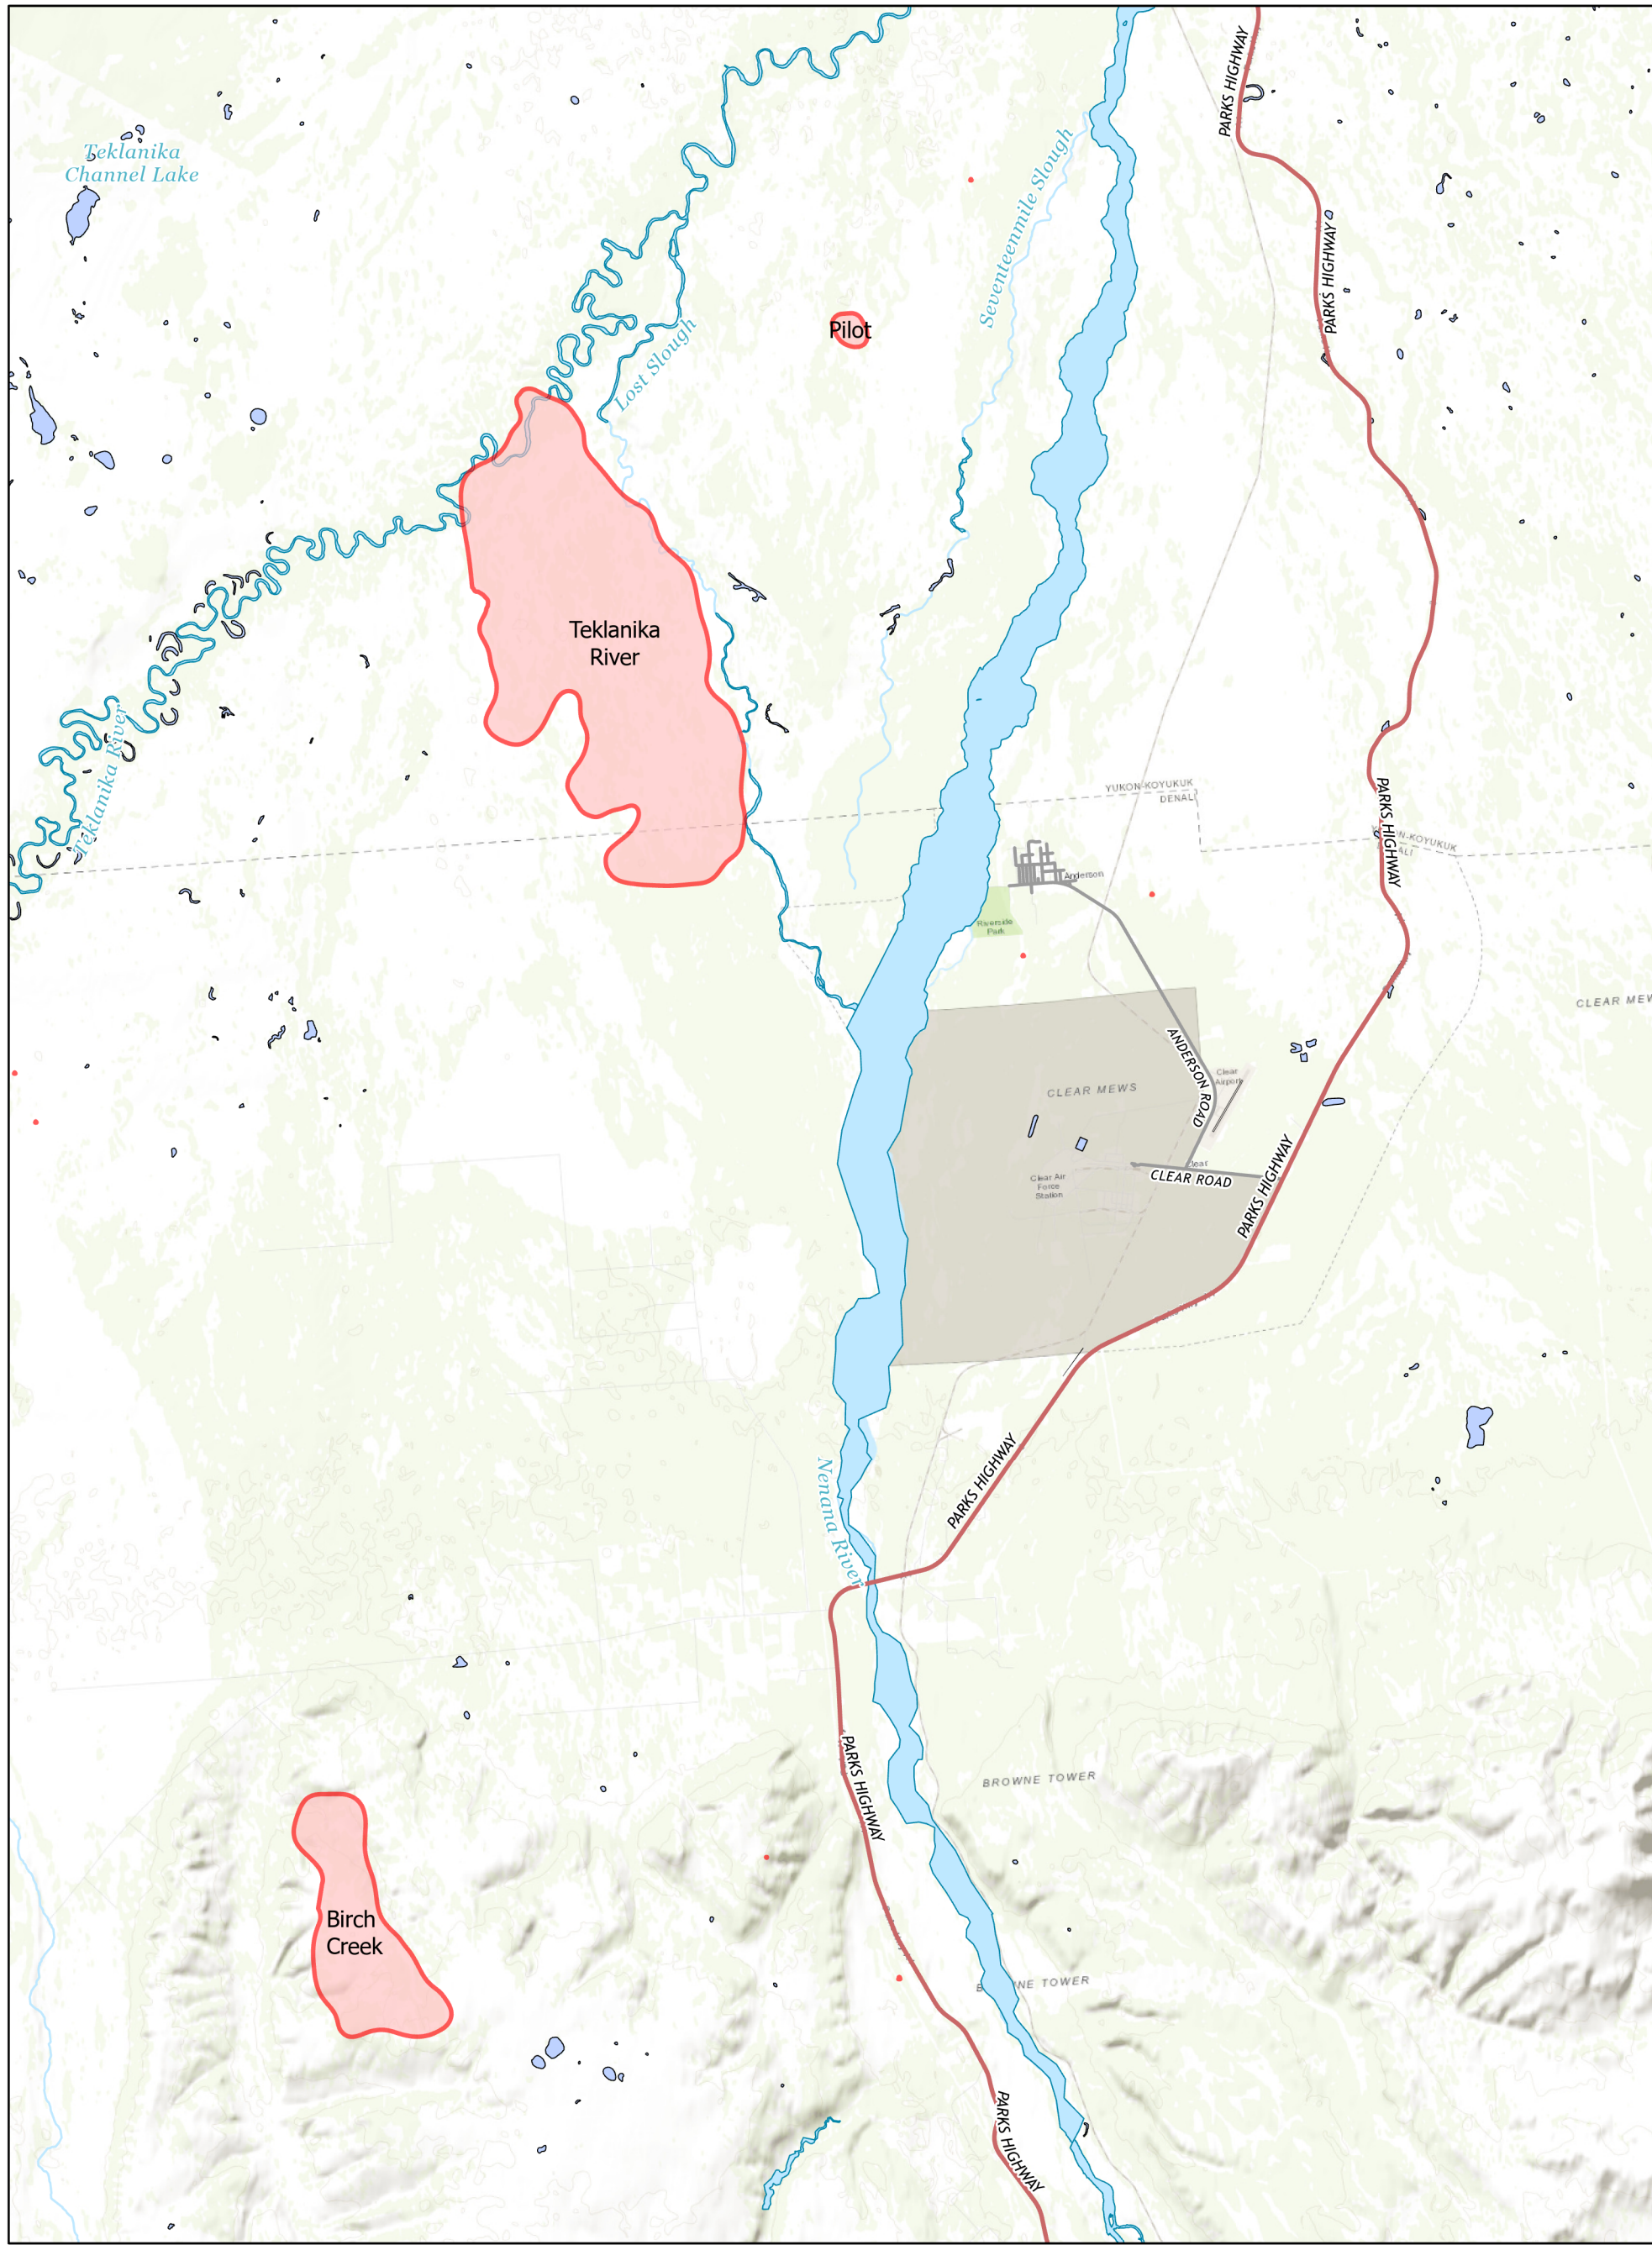

10,422 acres

4 Aug 2023

AKFAS311899

Public Information

- Wildfire Daily Fire Perimeter
- Secondary Hwy
- Local Road

Miles

Area as of 8/2, 2045 Hrs

NAD 1983 Alaska Albers
 Acres from GPS flight
 dpurdiewilliams
 8/3/2023, 1853 hrs