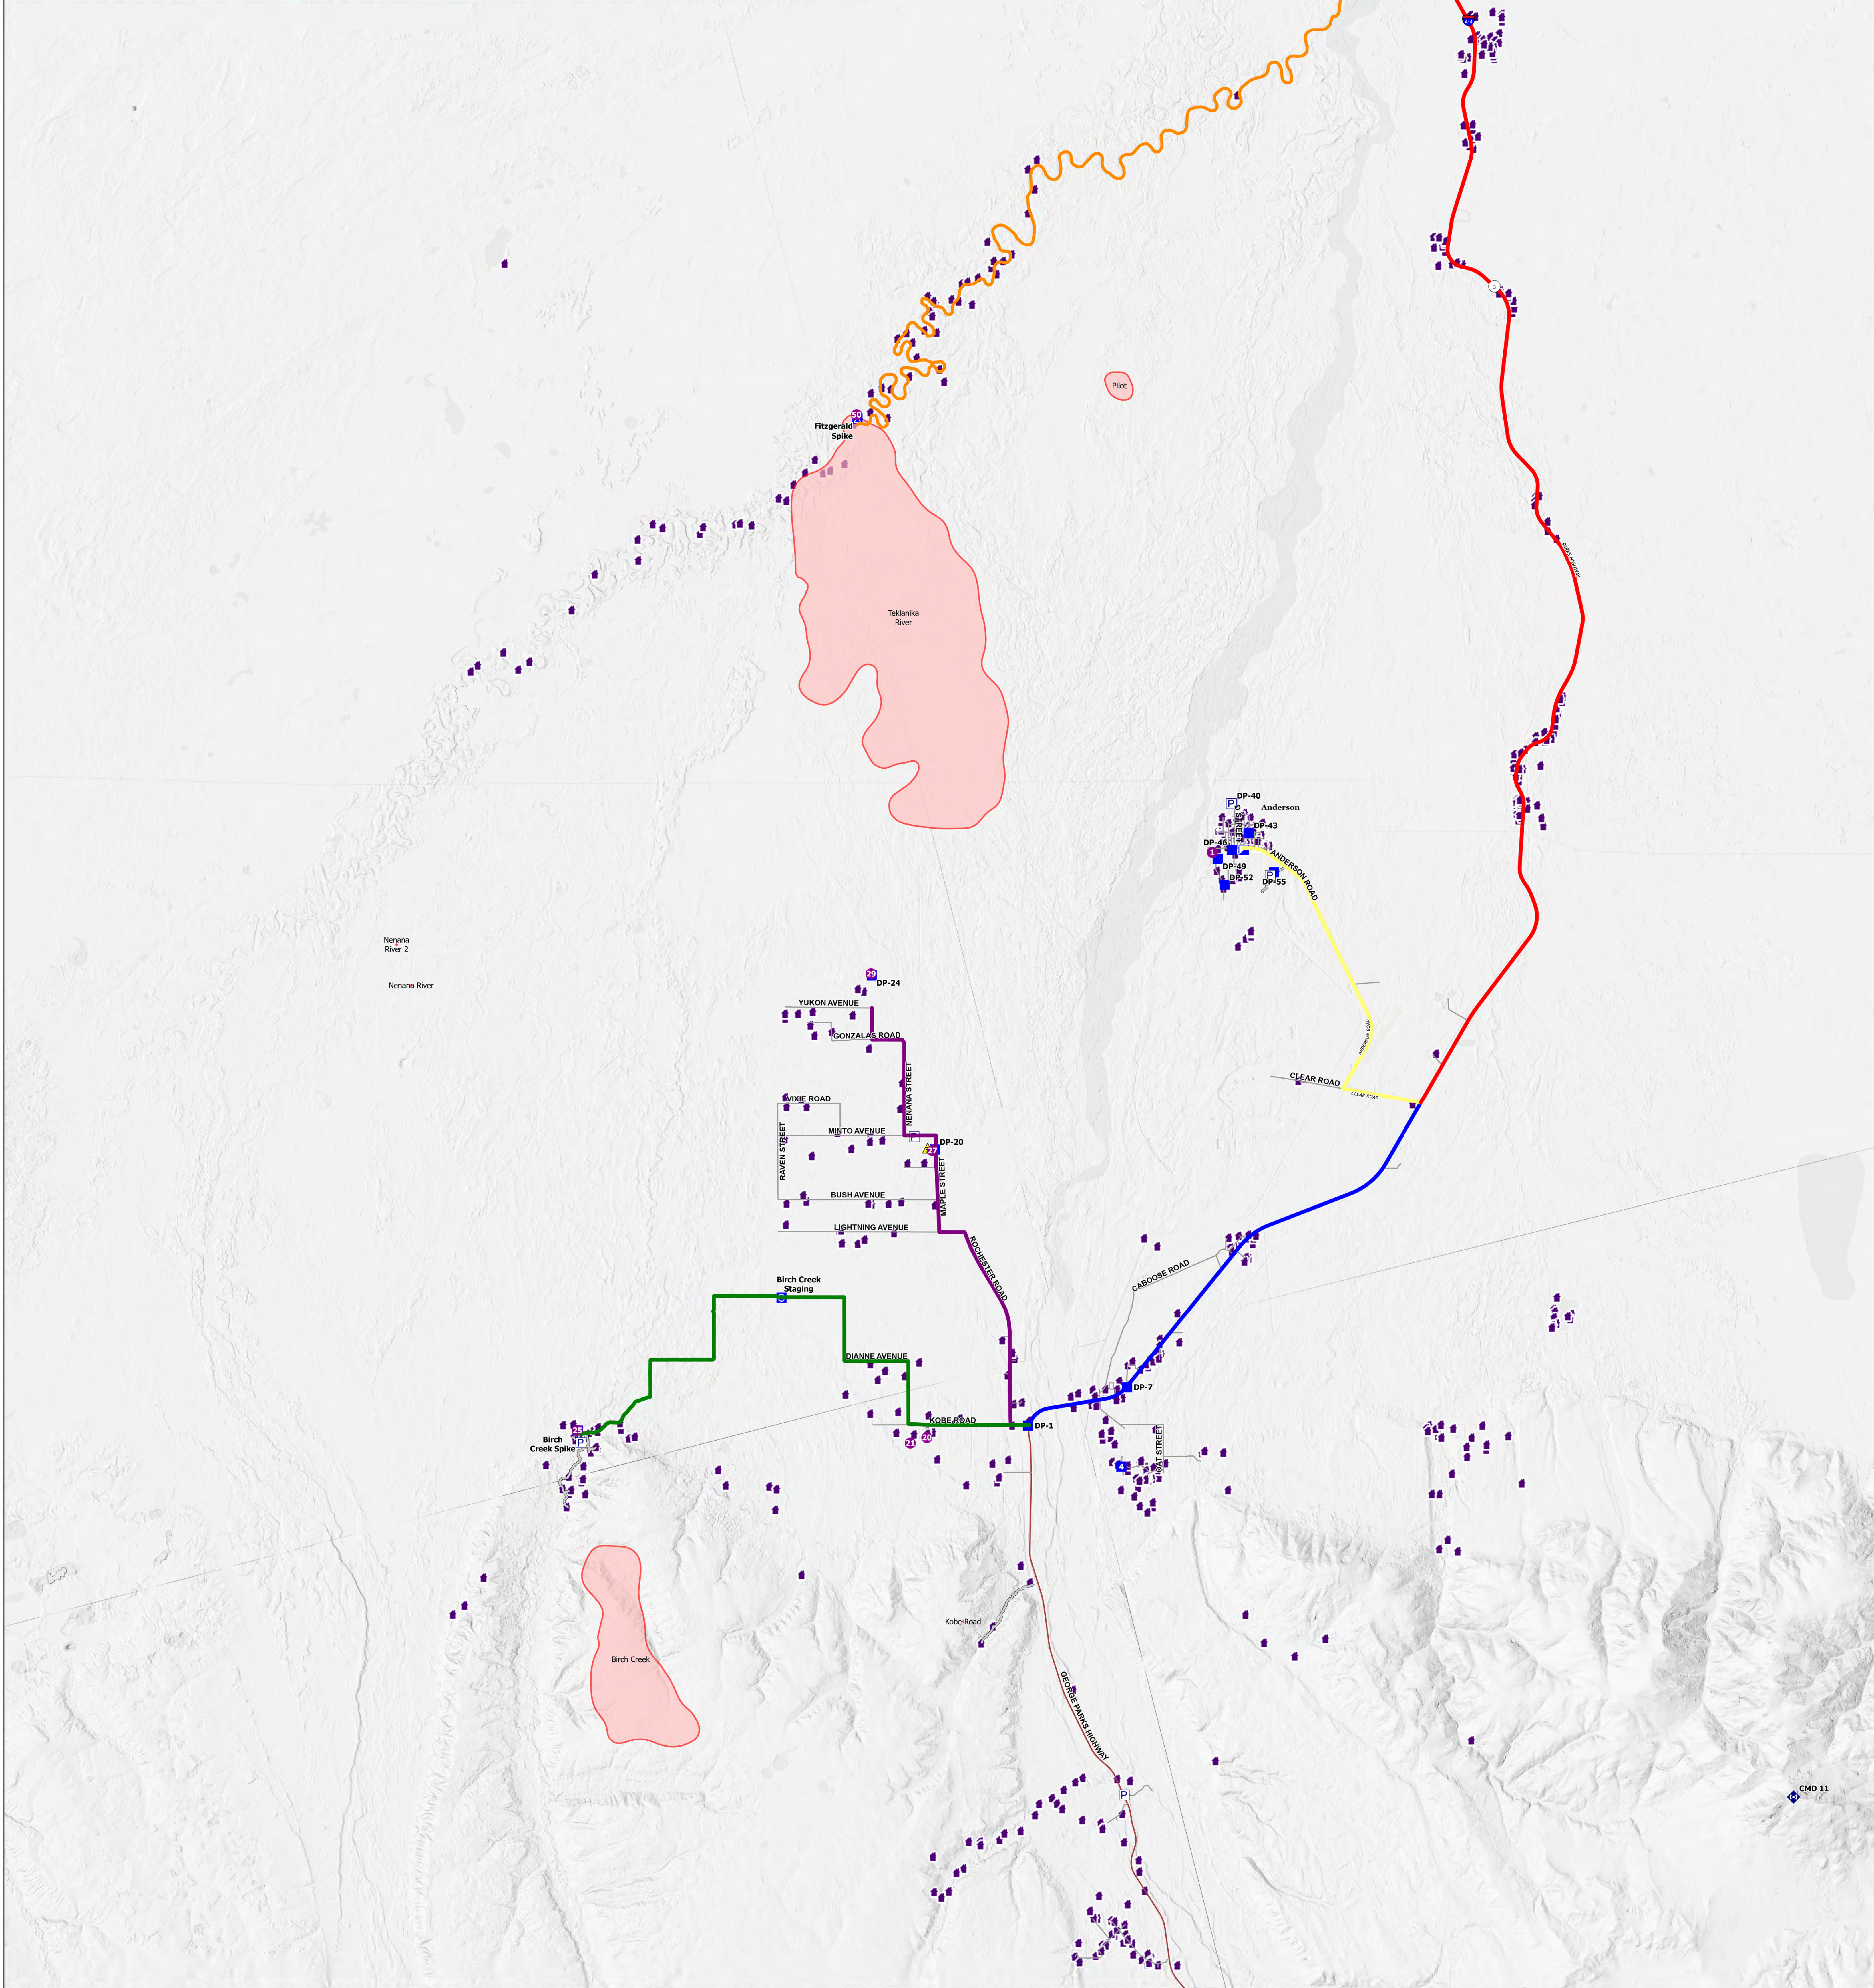

Medical

Anderson Complex

Travel Times

From	To	Time	Method
Fitzgerald Spike	Nenana Staging	1 hr 15 min	Boat
Nenana Staging	Fitzgerald Spike	55 min	Boat
ICP	Parks Highway	10 min	Auto
Birch Creek Spike	Parks Highway	55 min	Auto
North Forties	Parks Highway	1 hr 15 min	Auto
DP-1	Clear Road	10 min	Auto
Clear Rd and Parks Highway	Nenana Helibase	25 min	Auto

Transportation AKFAS311899 4 Aug 2023 10,422 acres

- Helispot
- Drop Point
- ◆ Repeater
- Wildfire Daily Fire Perimeter
- H Helibase
- A Camp
- Z Safety Zone
- Structure
- I Incident Command Post
- S Staging Area
- Access or Improved Road