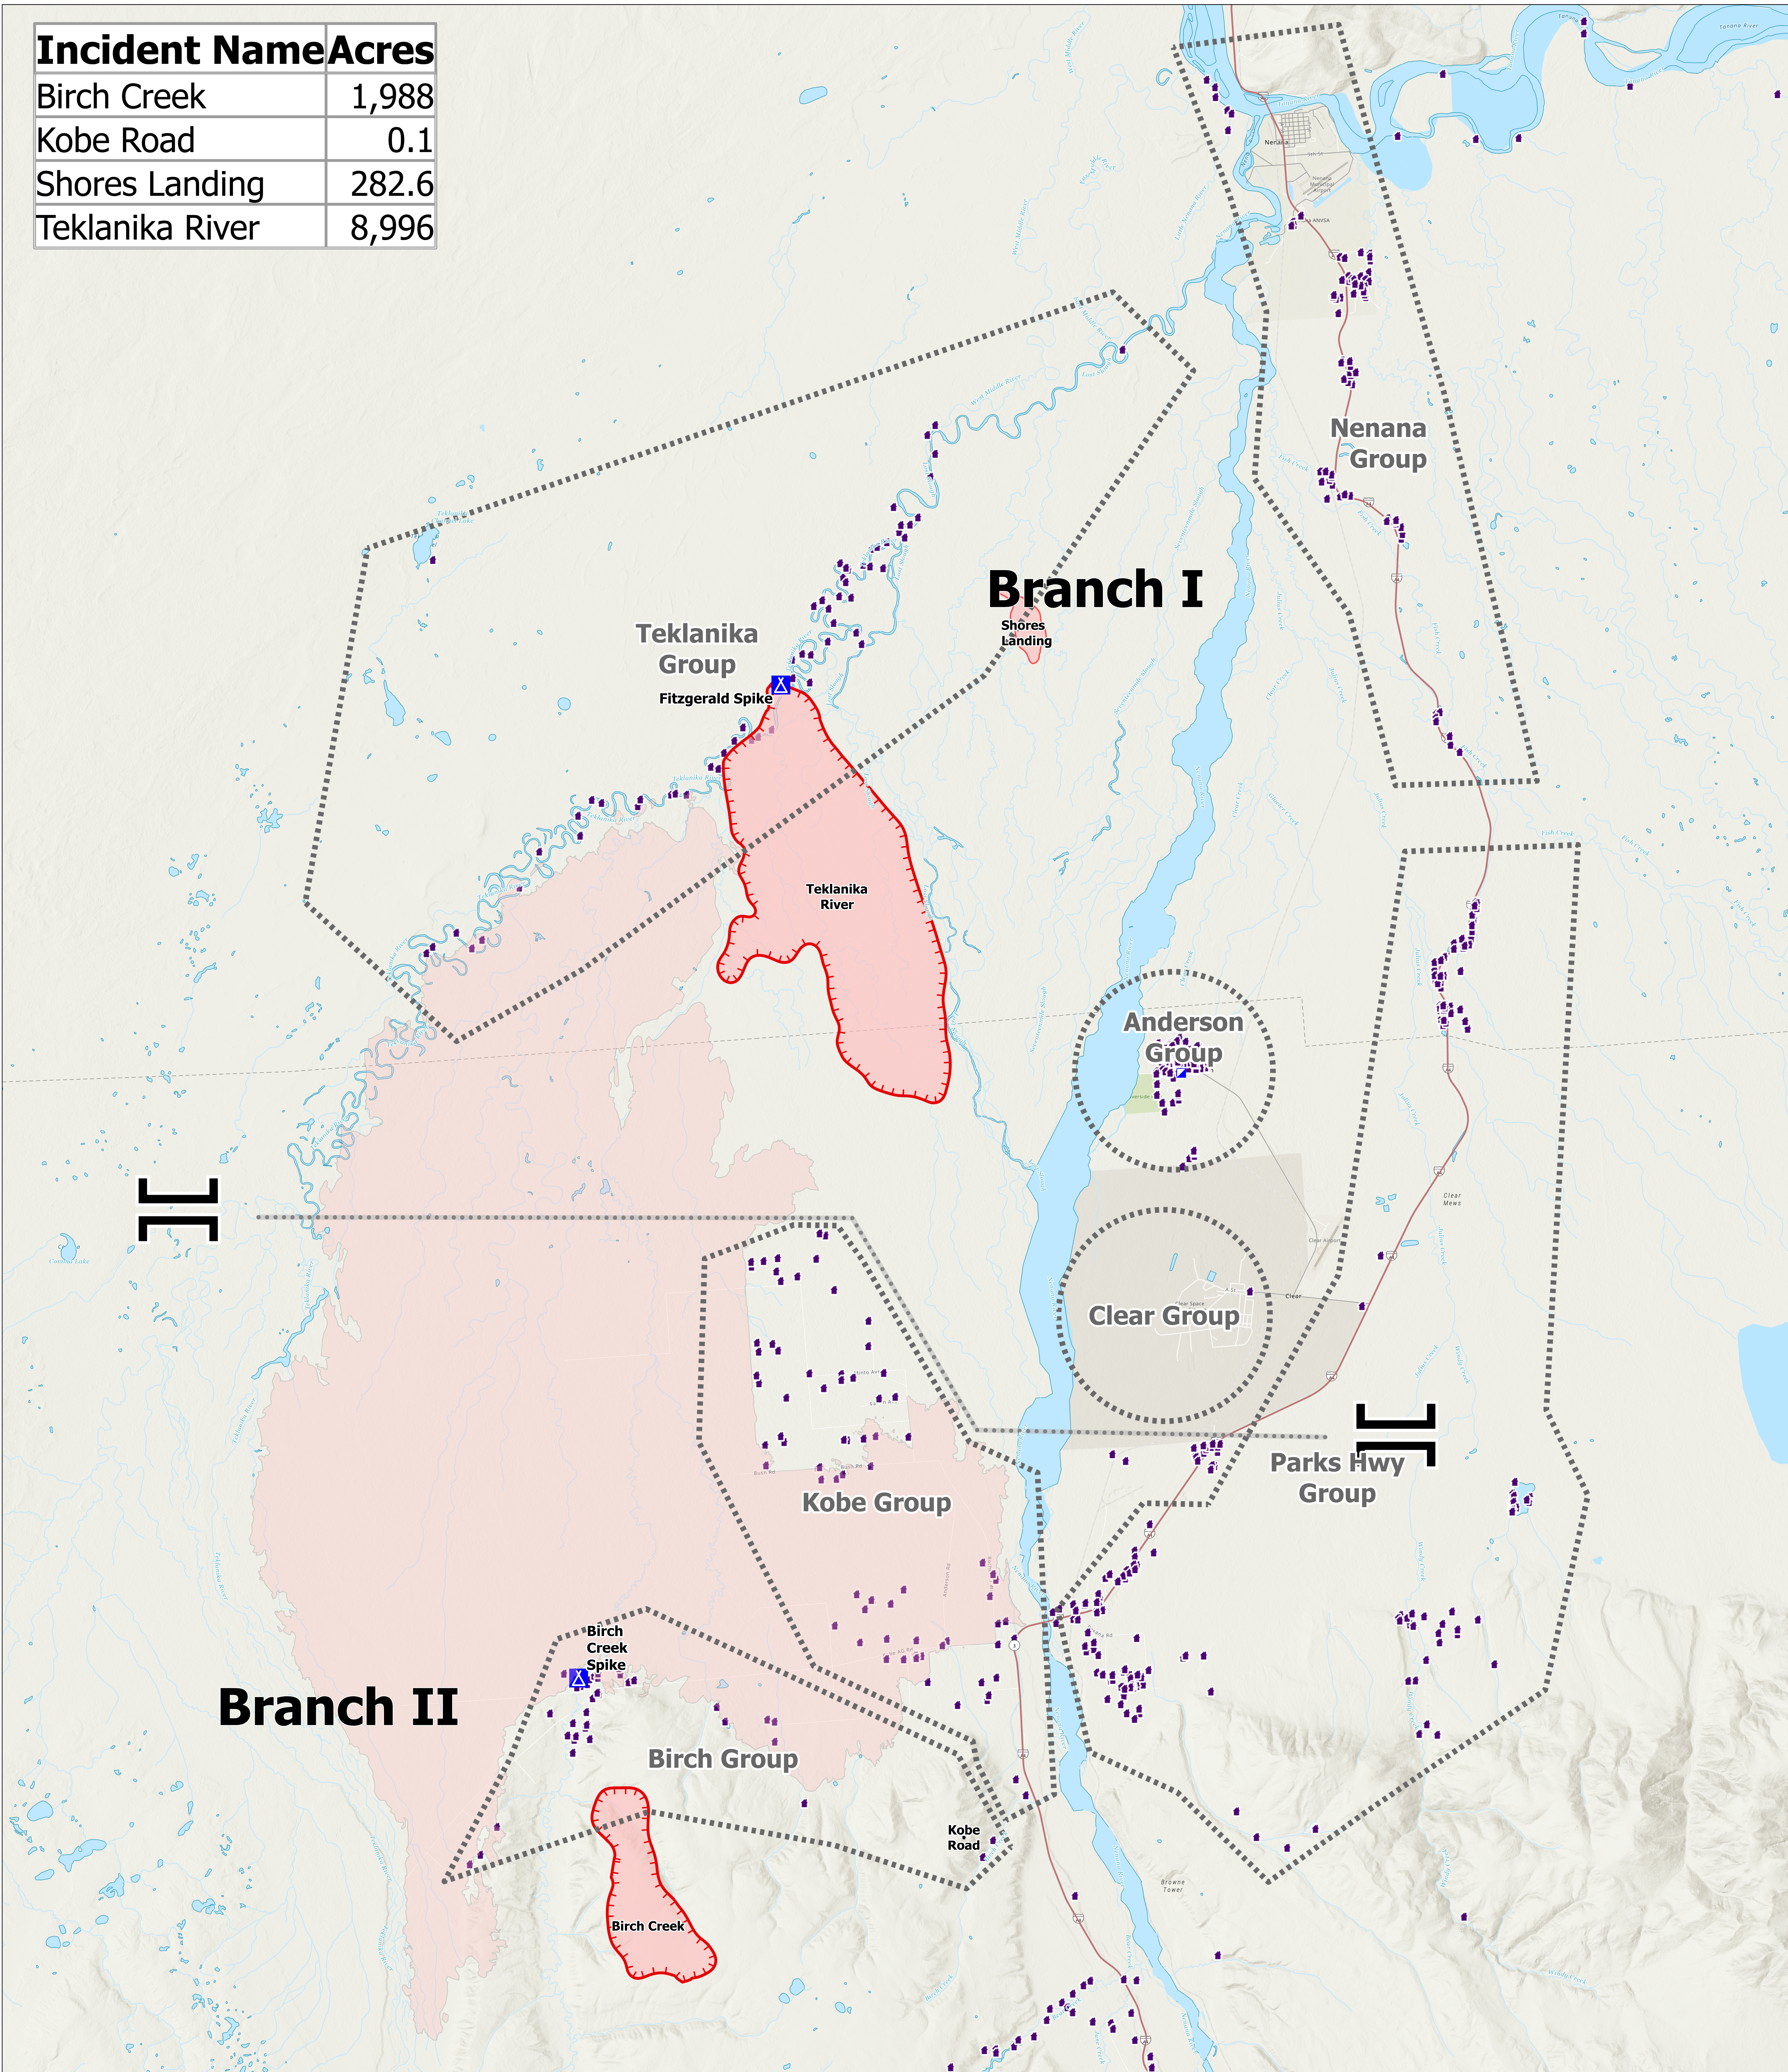

Incident Name	Acres
Birch Creek	1,988
Kobe Road	0.1
Shores Landing	282.6
Teklanika River	8,996

- Ops Group
- Branch Break
- Wildfire Daily Fire Perimeter
- Structure
- Incident Command Post
- Clear Fire
- Branch Break Line
- Camp

0 1 2 3 Miles
11,267 ac as of 4 Aug, 1430 Hrs