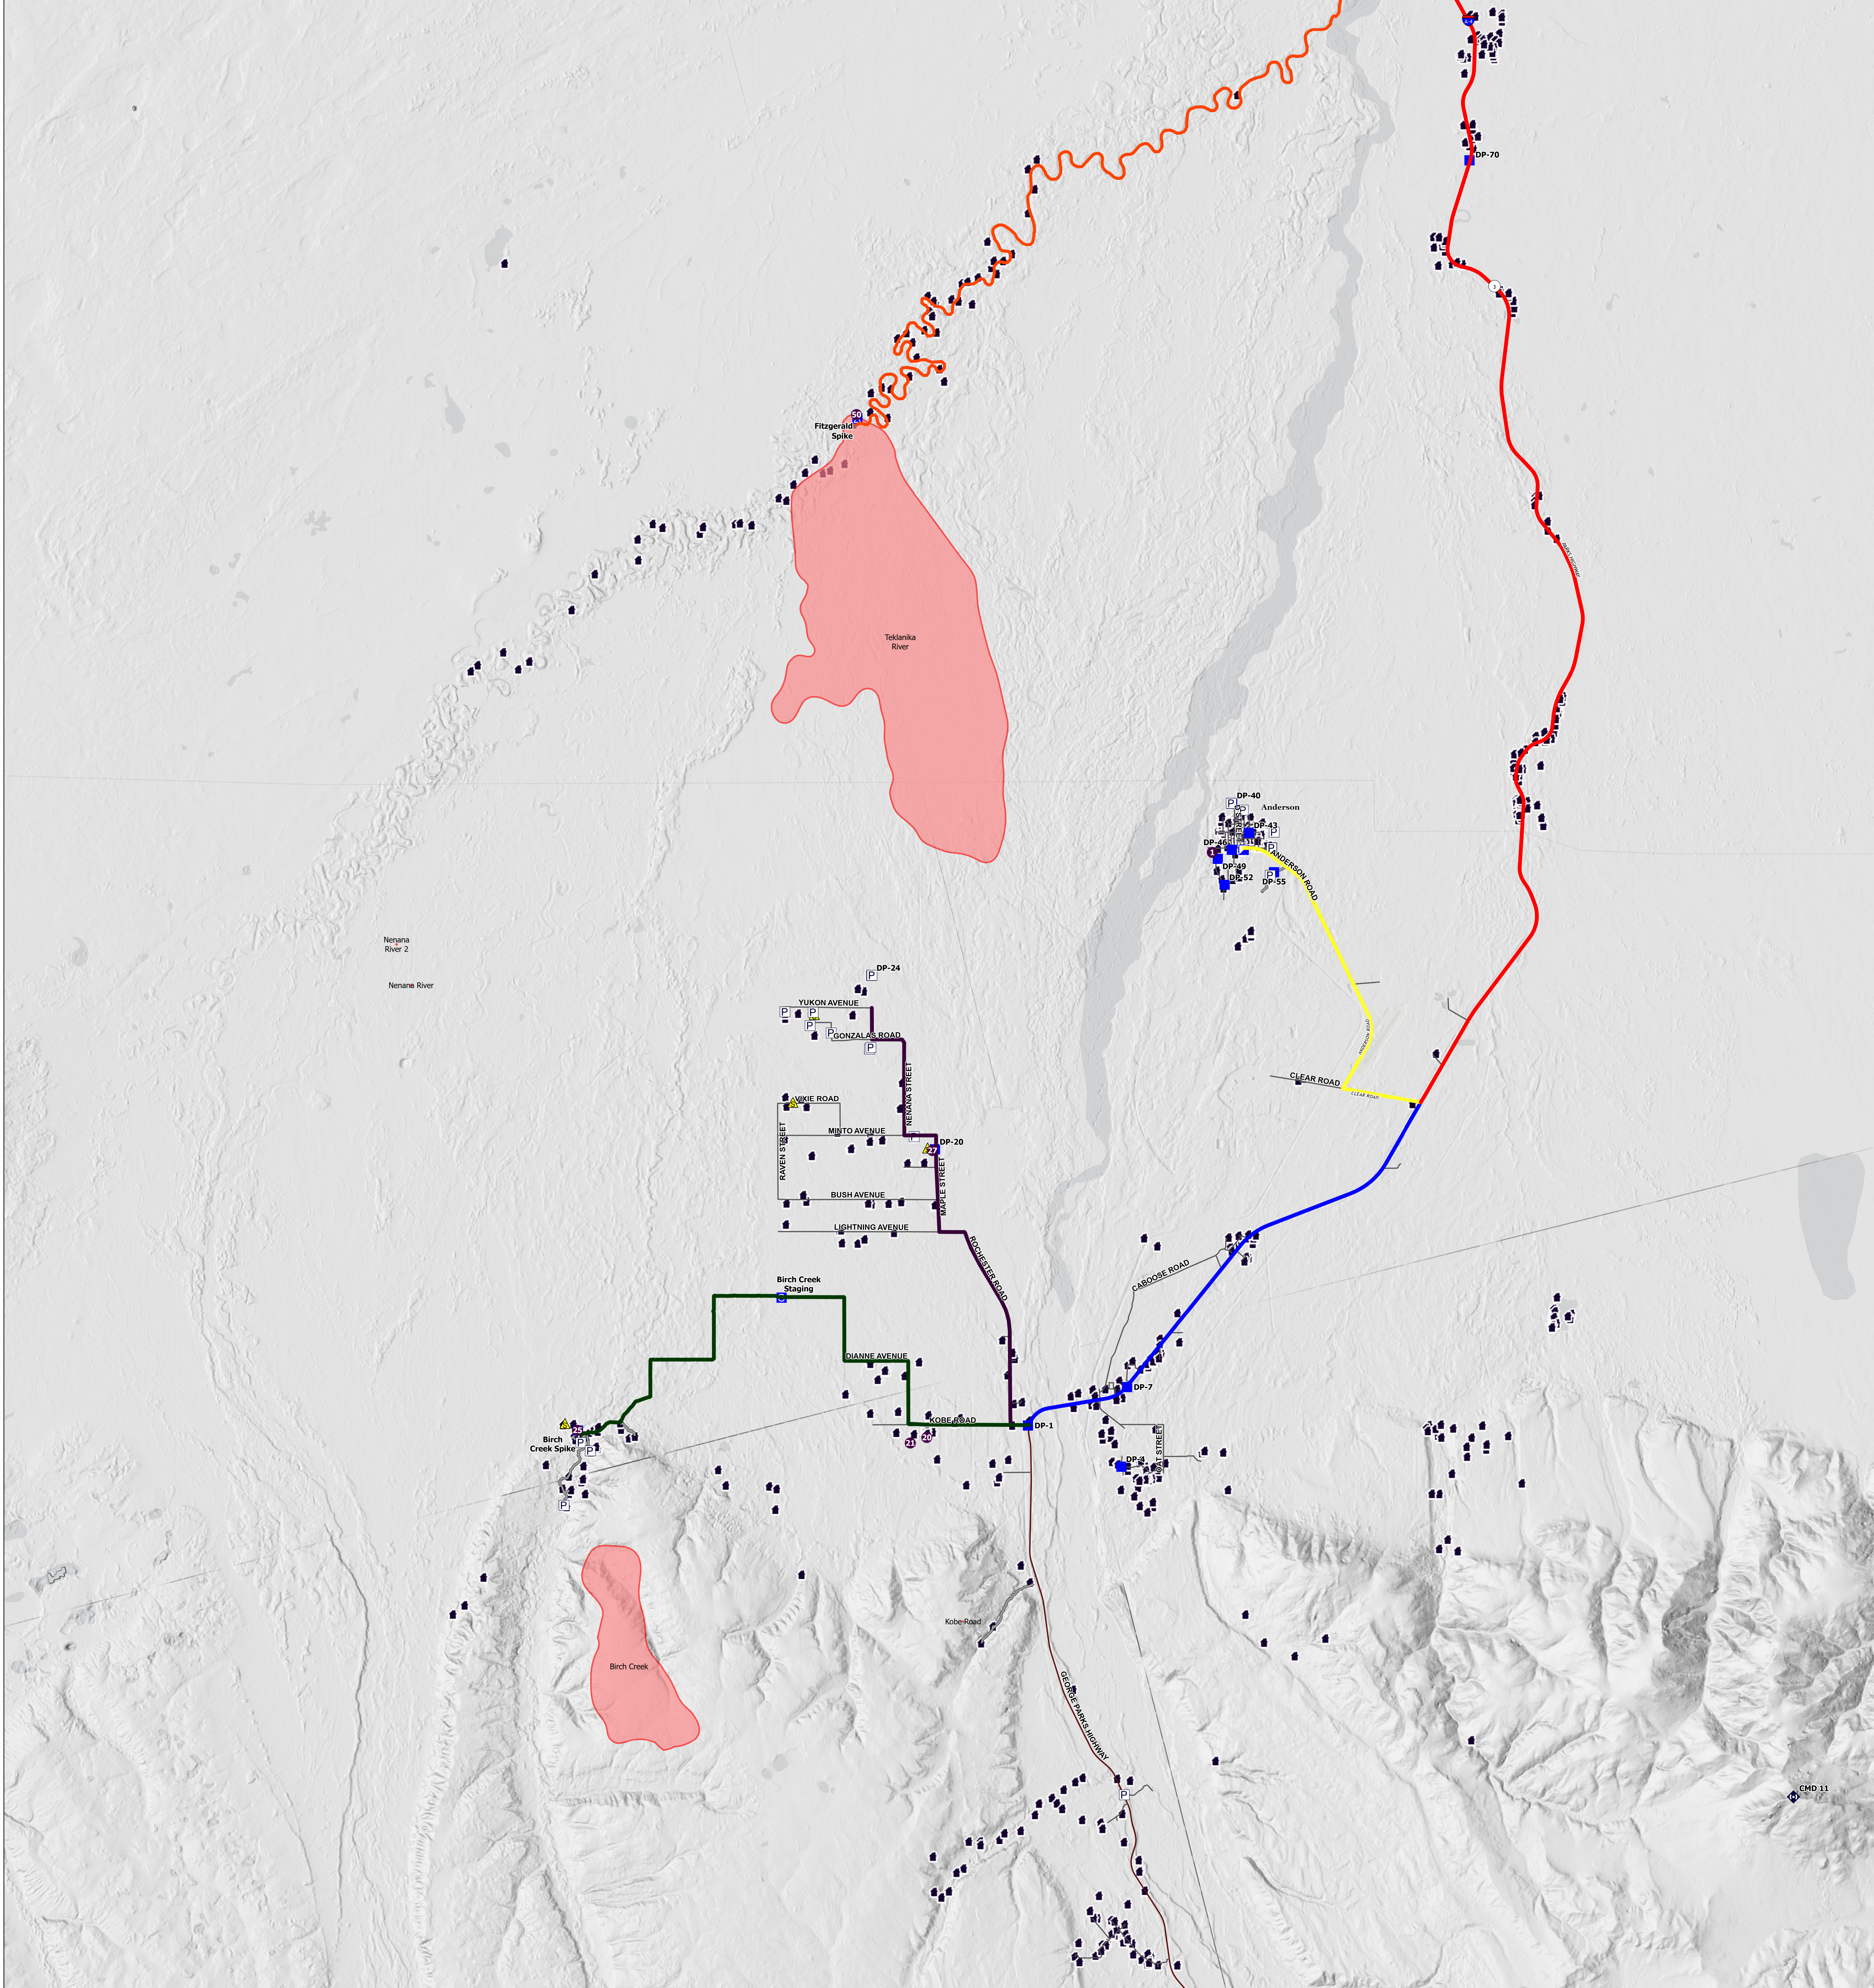

Medical

Anderson Complex

Travel Times

From	To	Time	Method
Fitzgerald Spike	Nenana Staging	1 hr 15 min	Boat
Nenana Staging	Fitzgerald Spike	55 min	Boat
ICP	Parks Highway	10 min	Auto
Birch Creek Spike	Parks Highway	55 min	Auto
North Forties	Parks Highway	1 hr 15 min	Auto
DP-1	Clear Road	10 min	Auto
Clear Rd and Parks Highway	Nenana Helibase	25 min	Auto

Transportation AKFAS311899 5 Aug 2023 11,267 acres

- Helispot
- ⊕ Helibase
- ▢ Incident Command Post
- Drop Point
- ⚓ Camp
- Ⓢ Staging Area
- Ⓜ Repeater
- ⚠ Safety Zone
- Access or Improved Road
- ▭ Wildfire Daily Fire Perimeter
- Structure