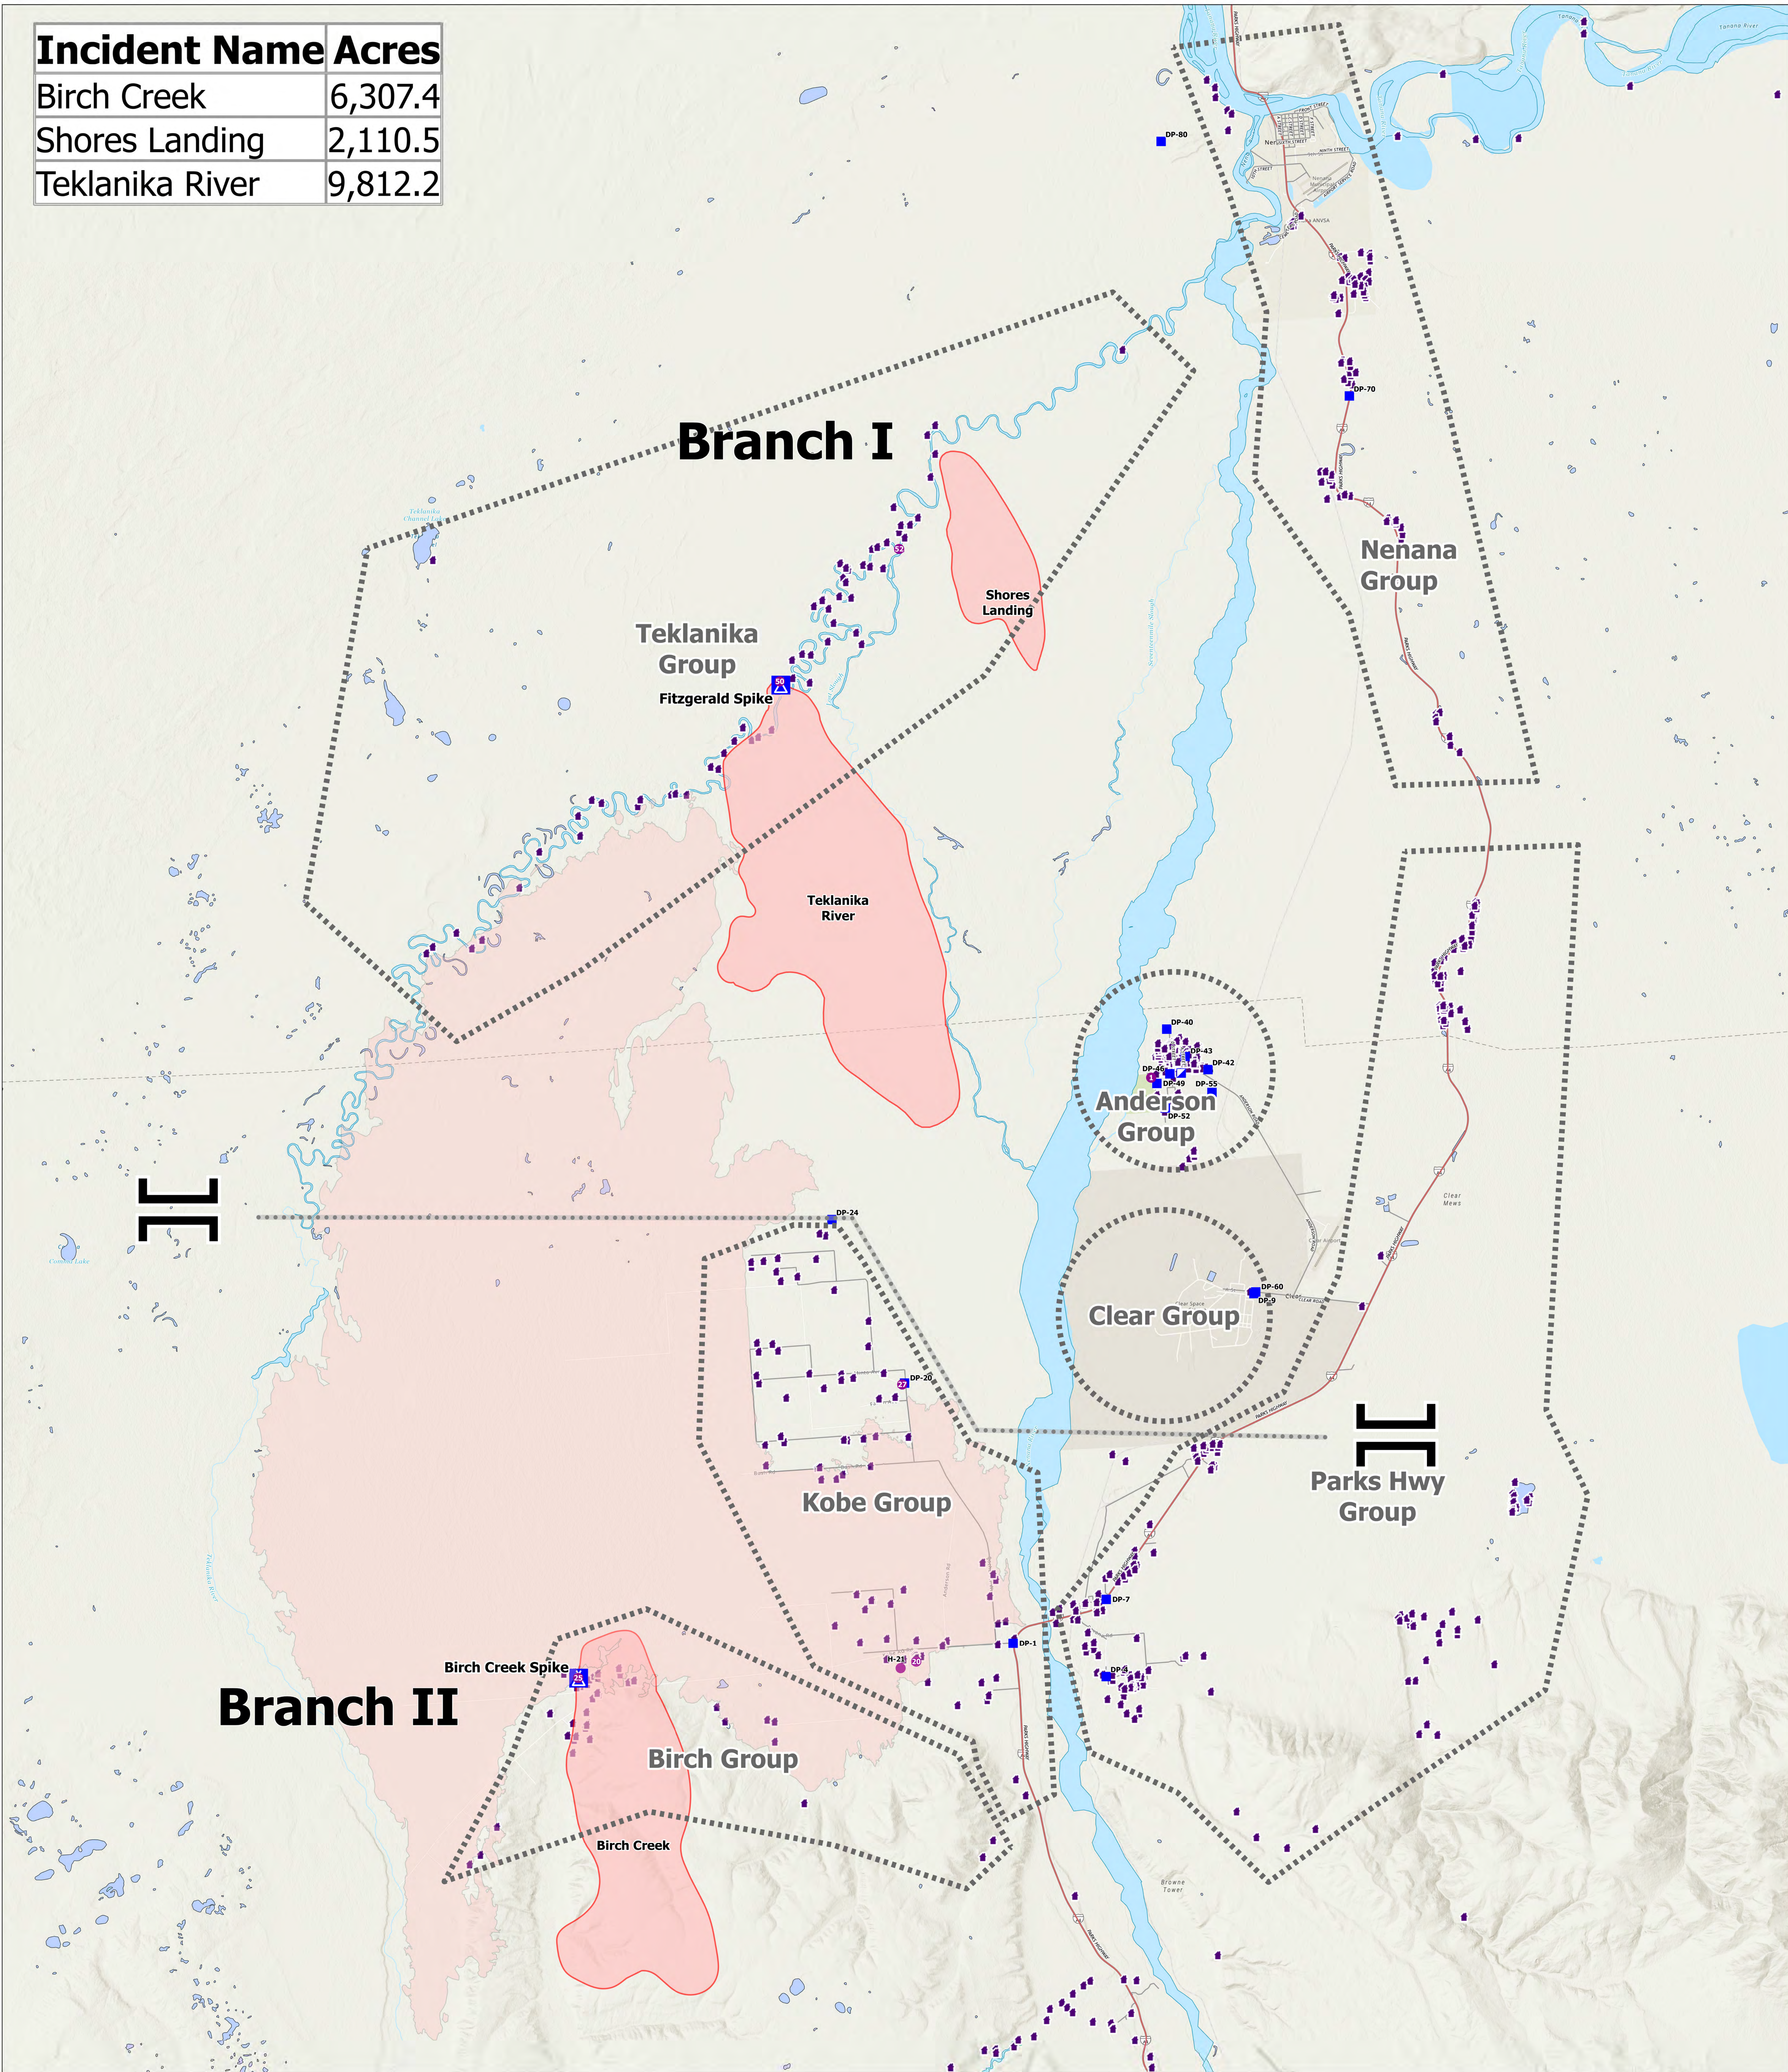

Incident Name	Acres
Birch Creek	6,307.4
Shores Landing	2,110.5
Teklanika River	9,812.2

- Wildfire Daily Fire Perimeter
- Clear Fire
- Ops Group
- Branch Break Line
- Helispot
- Branch Break
- Drop Point
- Camp
- Parks Highway
- Local Road
- Structure
- Incident Command Post

18,230 ac as of 5 Aug, 1820 Hrs