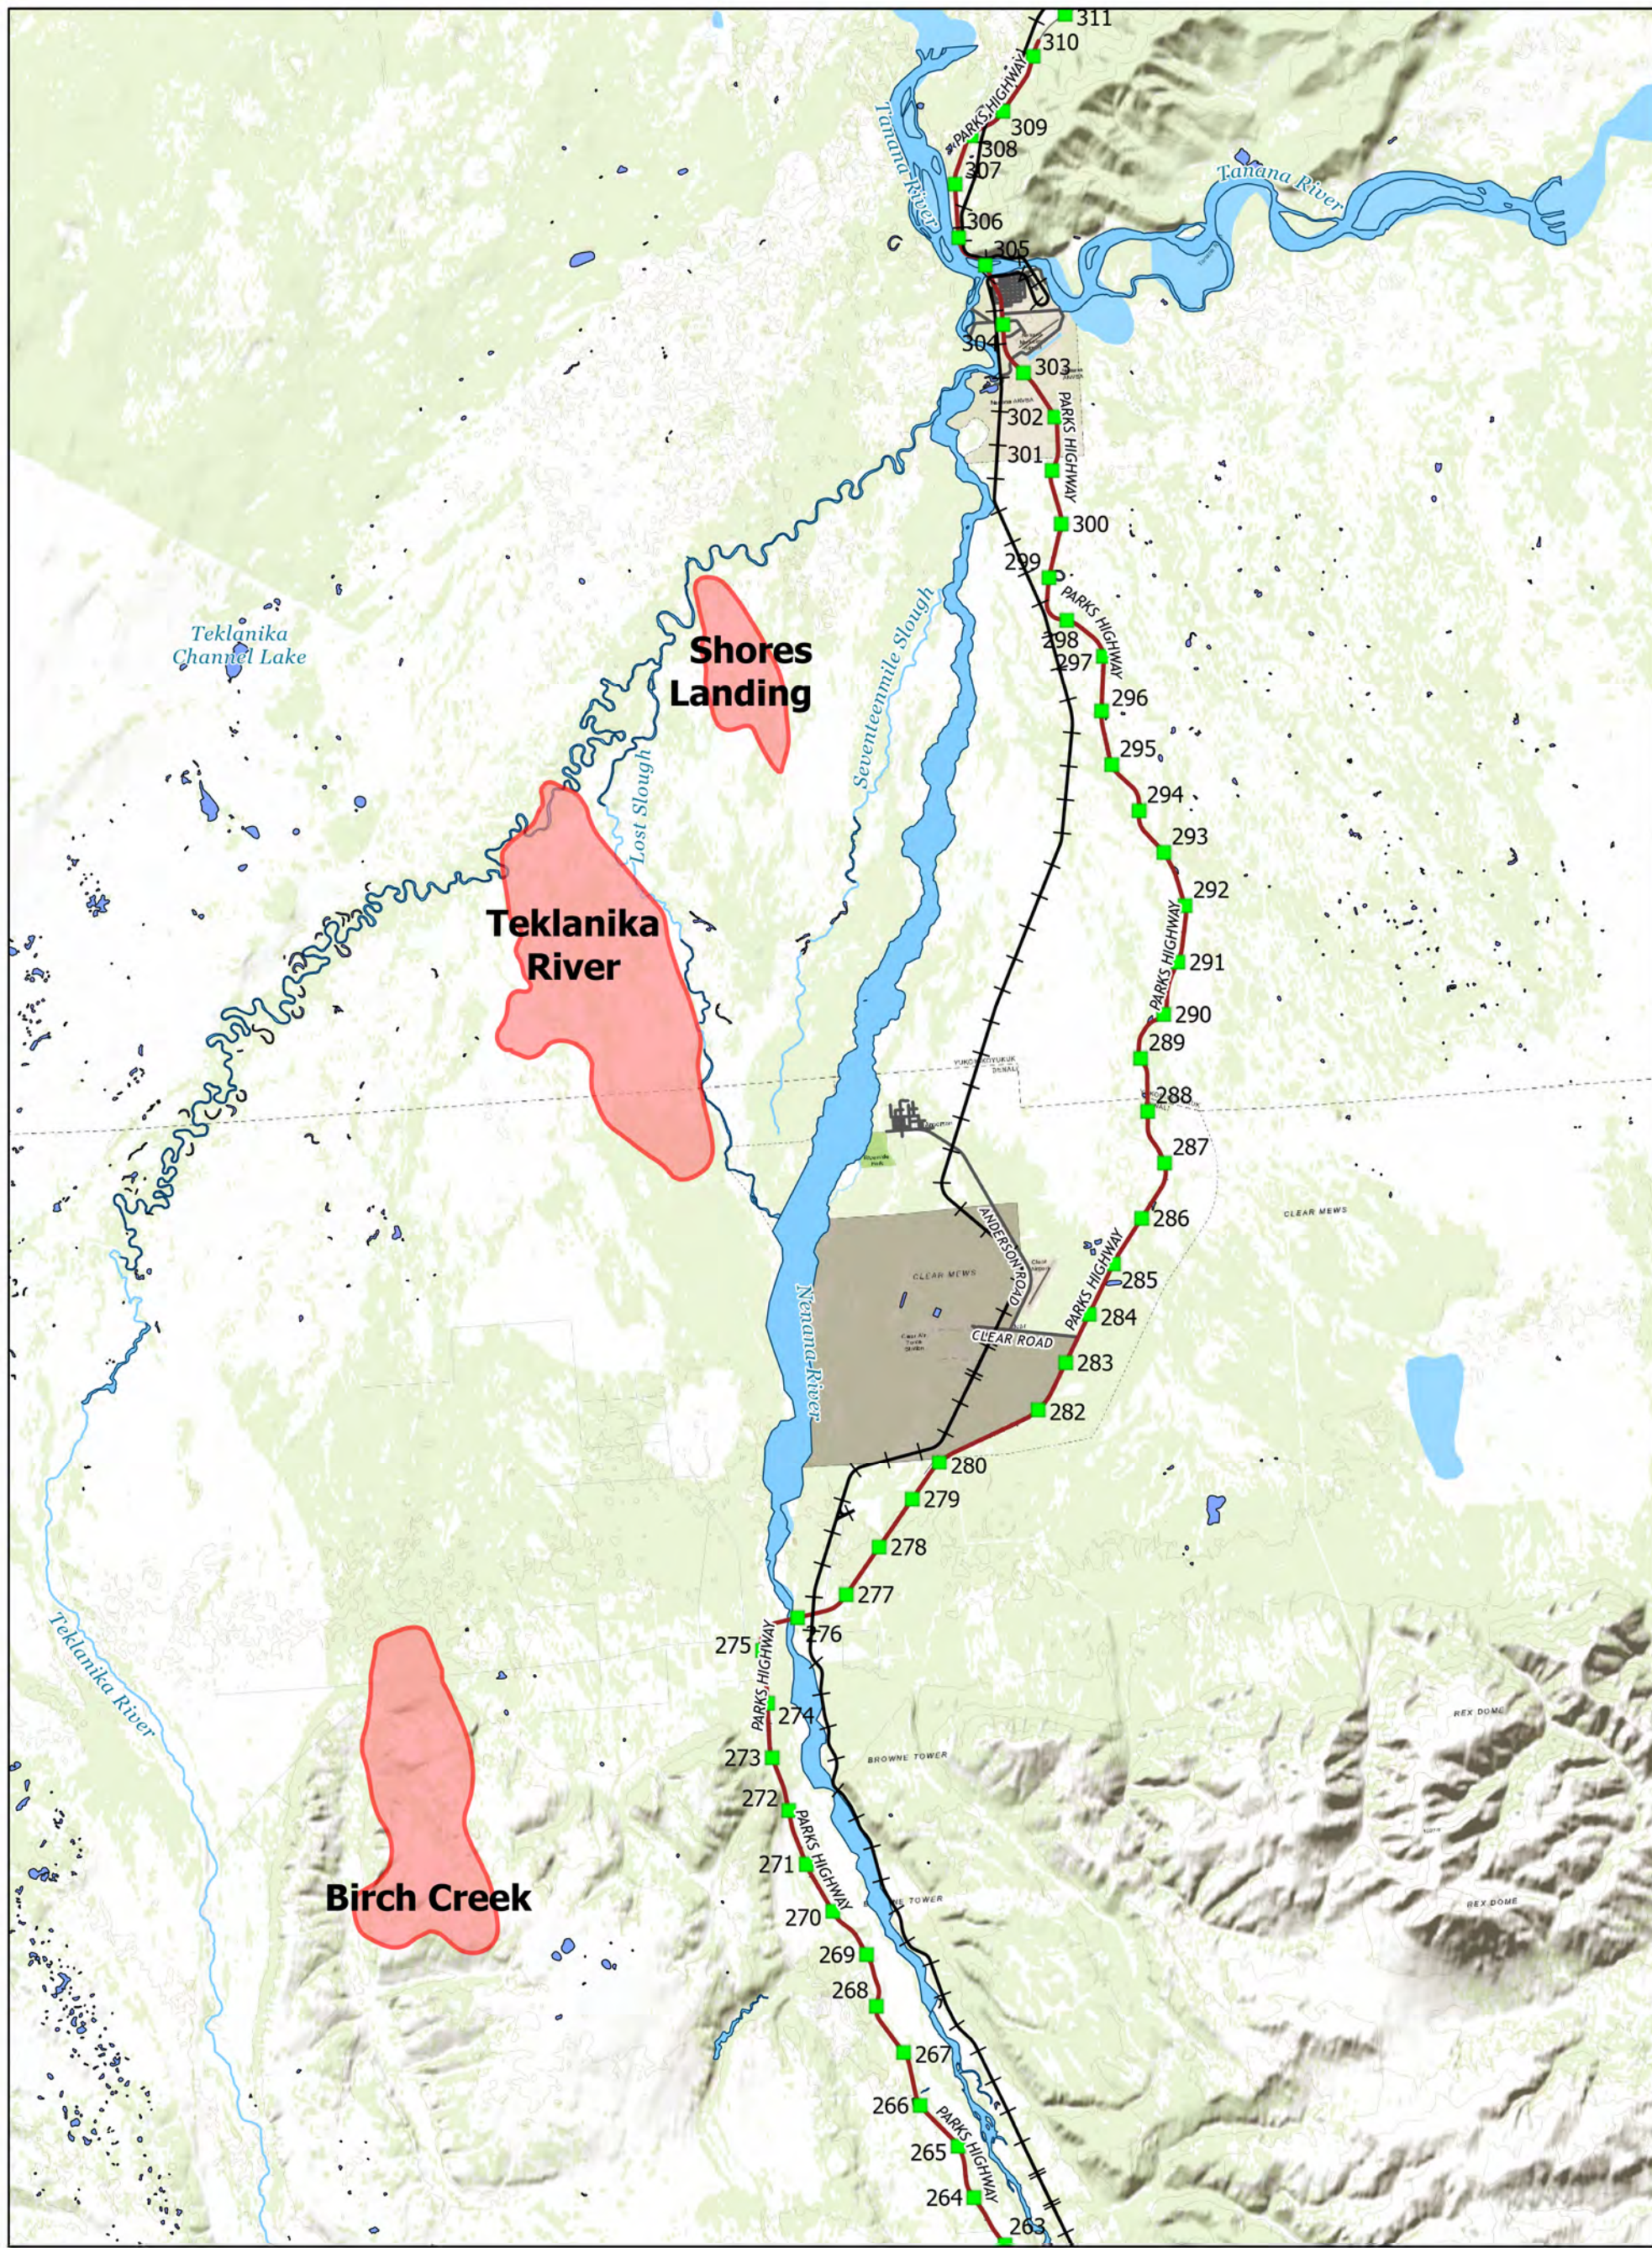

18,230 acres

6 Aug 2023

AKFAS311899

Public Information

Miles

Area as of 5 Aug, 1820 Hrs

Fire Perimeters

Parks Highway

Local Road

Milepost

Alaska RailRoad

NAD 1983 Alaska Albers
 Acres from GPS flight
 sdkovach
 8/5/2023, 2032 hrs