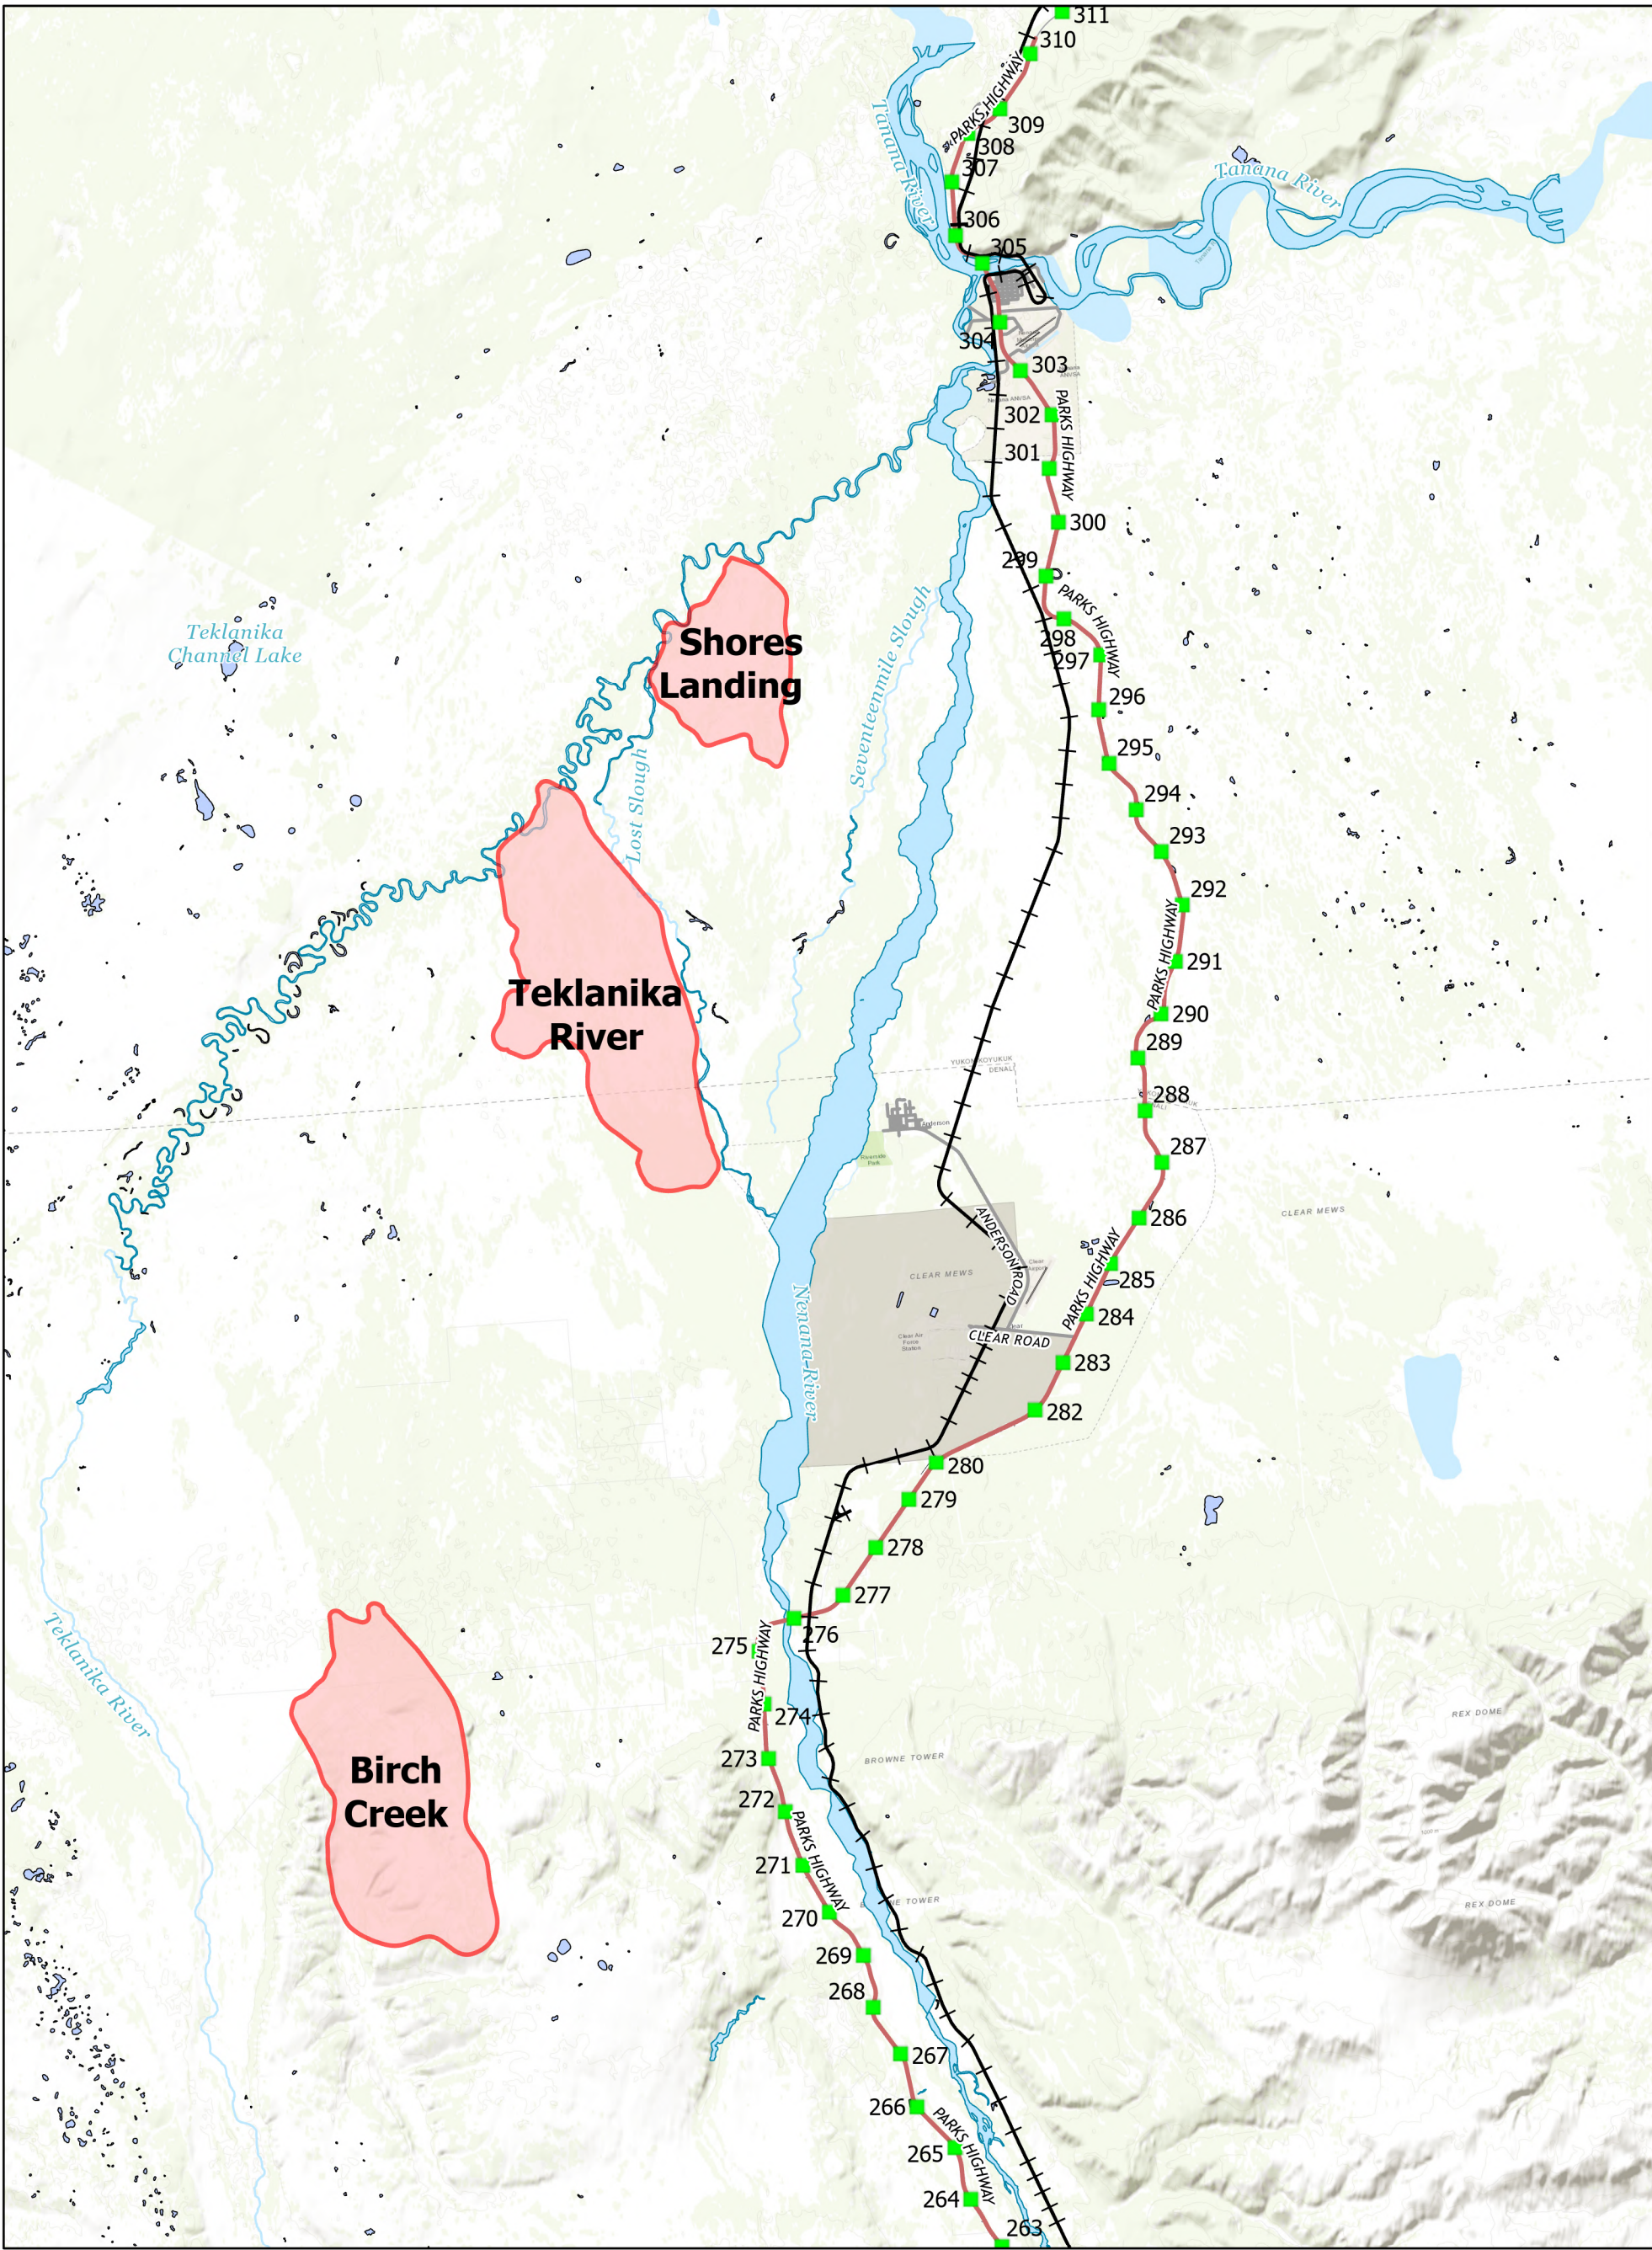

23,571 acres

7 Aug 2023

AKFAS311899

Public Information

Miles

Area as of 6 Aug, 1755 Hrs

-  Fire Perimeters
-  Parks Highway
-  Local Road
-  Milepost
-  Alaska RailRoad