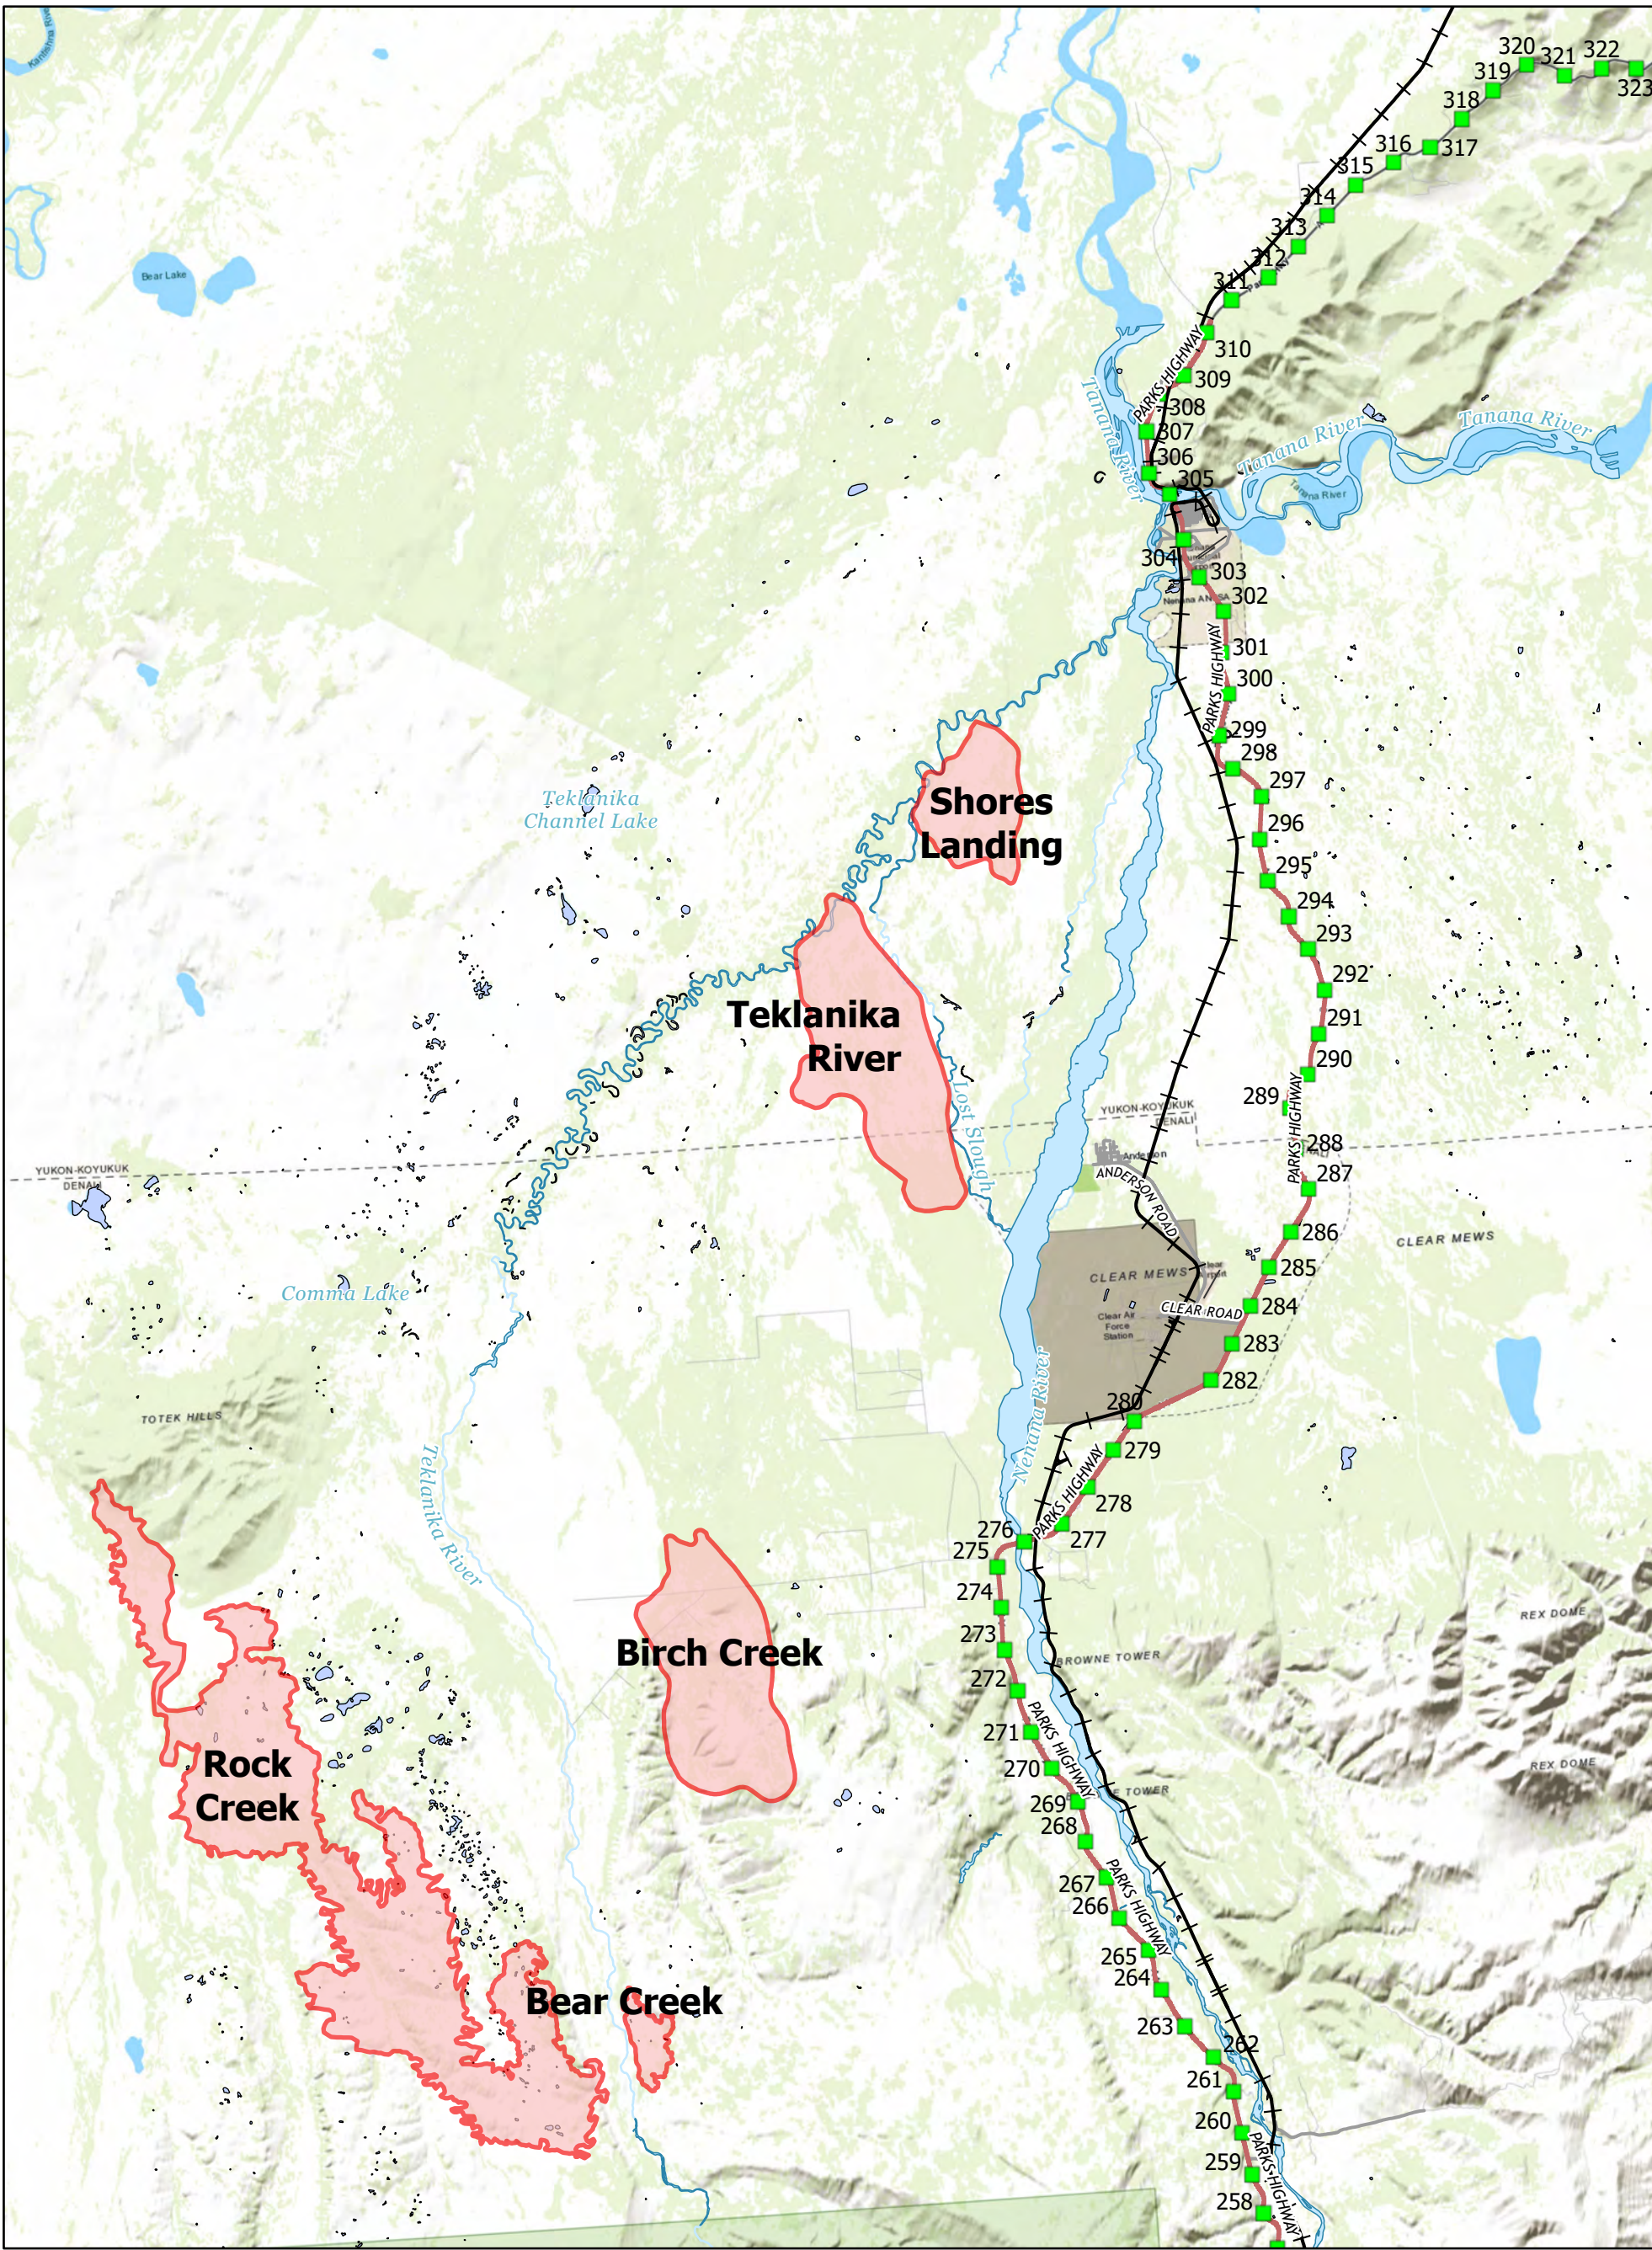

50,833 acres

8 Aug 2023

AKFAS311899

Public Information

Miles

Area as of 7 Aug, 0950 Hrs

-  Fire Perimeters
-  Parks Highway
-  Local Road
-  Milepost
-  Alaska RailRoad

NAD 1983 Alaska Albers  
Acres from GPS flight  
jrilly  
8/7/2023, 1213 hrs