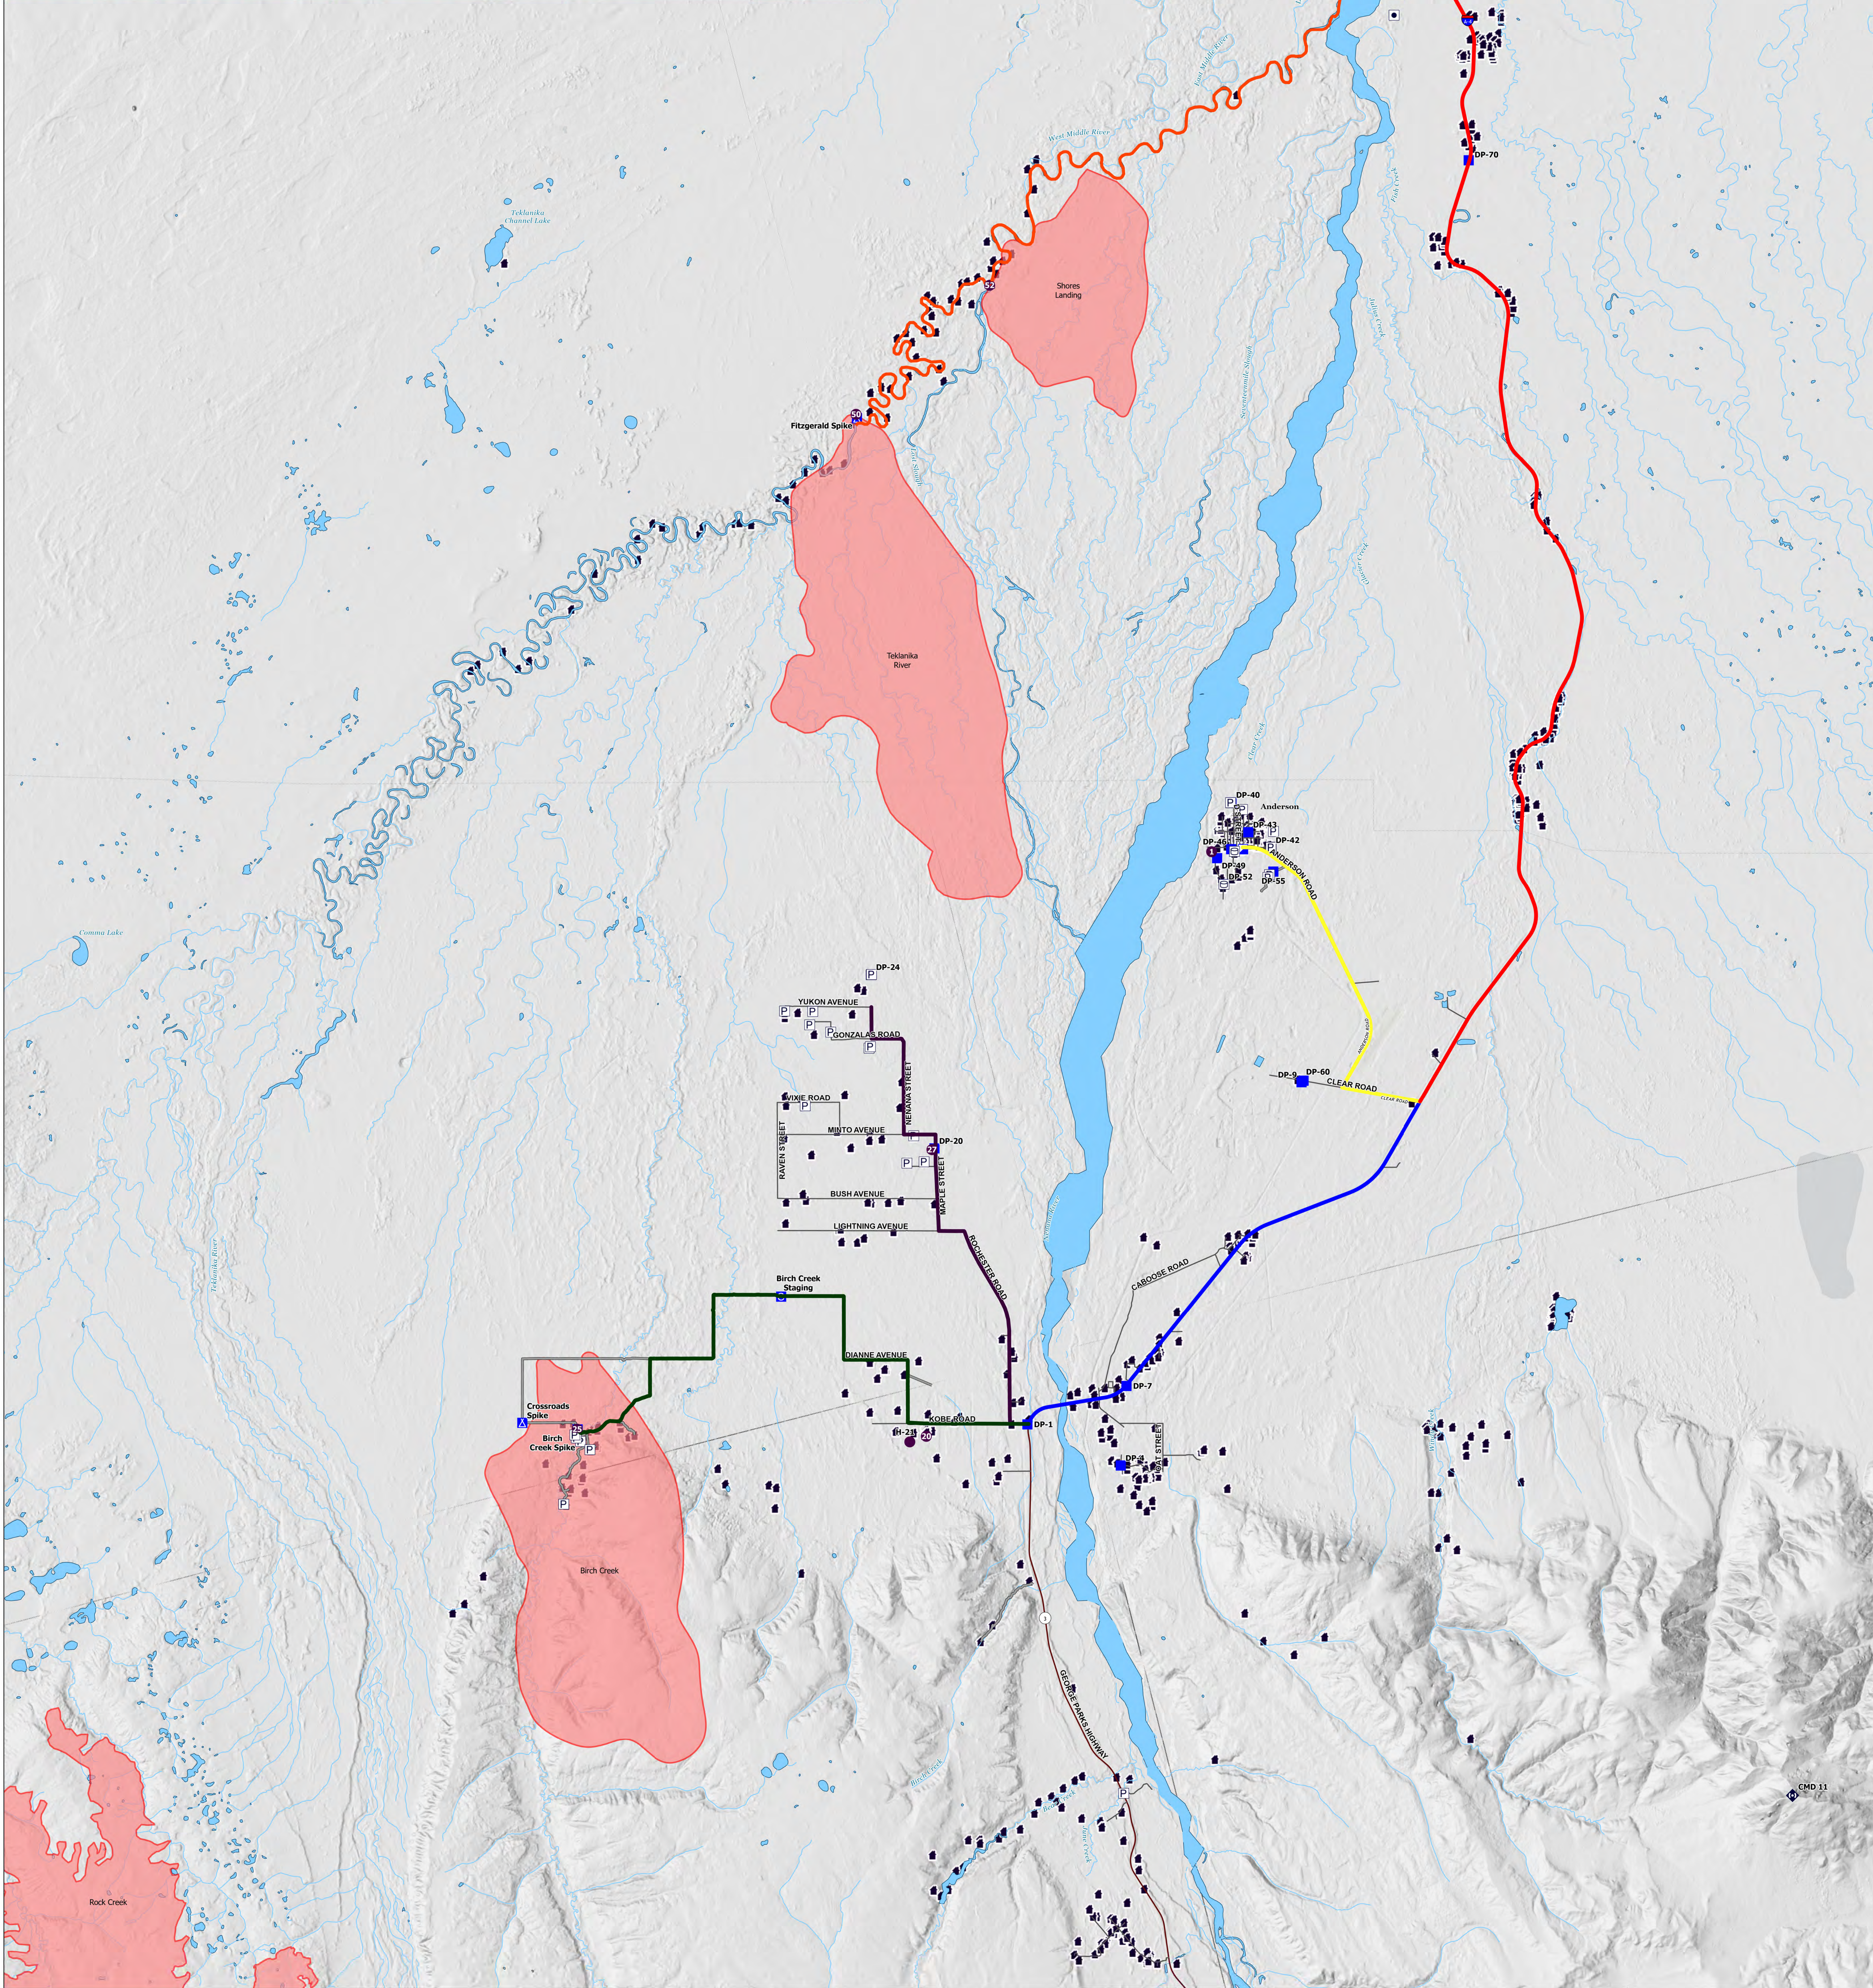

Medical

Anderson Complex

Travel Times

From	To	Time	Method
Fitzgerald Spike	Nenana Staging	1 hr 15 min	Boat
Nenana Staging	Fitzgerald Spike	55 min	Boat
ICP	Parks Highway	10 min	Auto
Birch Creek Spike	Parks Highway	55 min	Auto
North Forties	Parks Highway	1 hr 15 min	Auto
DP-1	Clear Road	10 min	Auto
Clear Rd and Parks Highway	Nenana Helibase	25 min	Auto

Transportation AKFAS311899 8 Aug 2023 50,833 acres

Area as of 7 Aug, 0955 Hrs

- Helispot
- H Helibase
- I Incident Command Post
- D Drop Point
- X Camp
- S Staging Area
- R Repeater
- Access or Improved Road
- Wildfire Daily Fire Perimeter
- Structure
- Parks Hwy
- Local Road