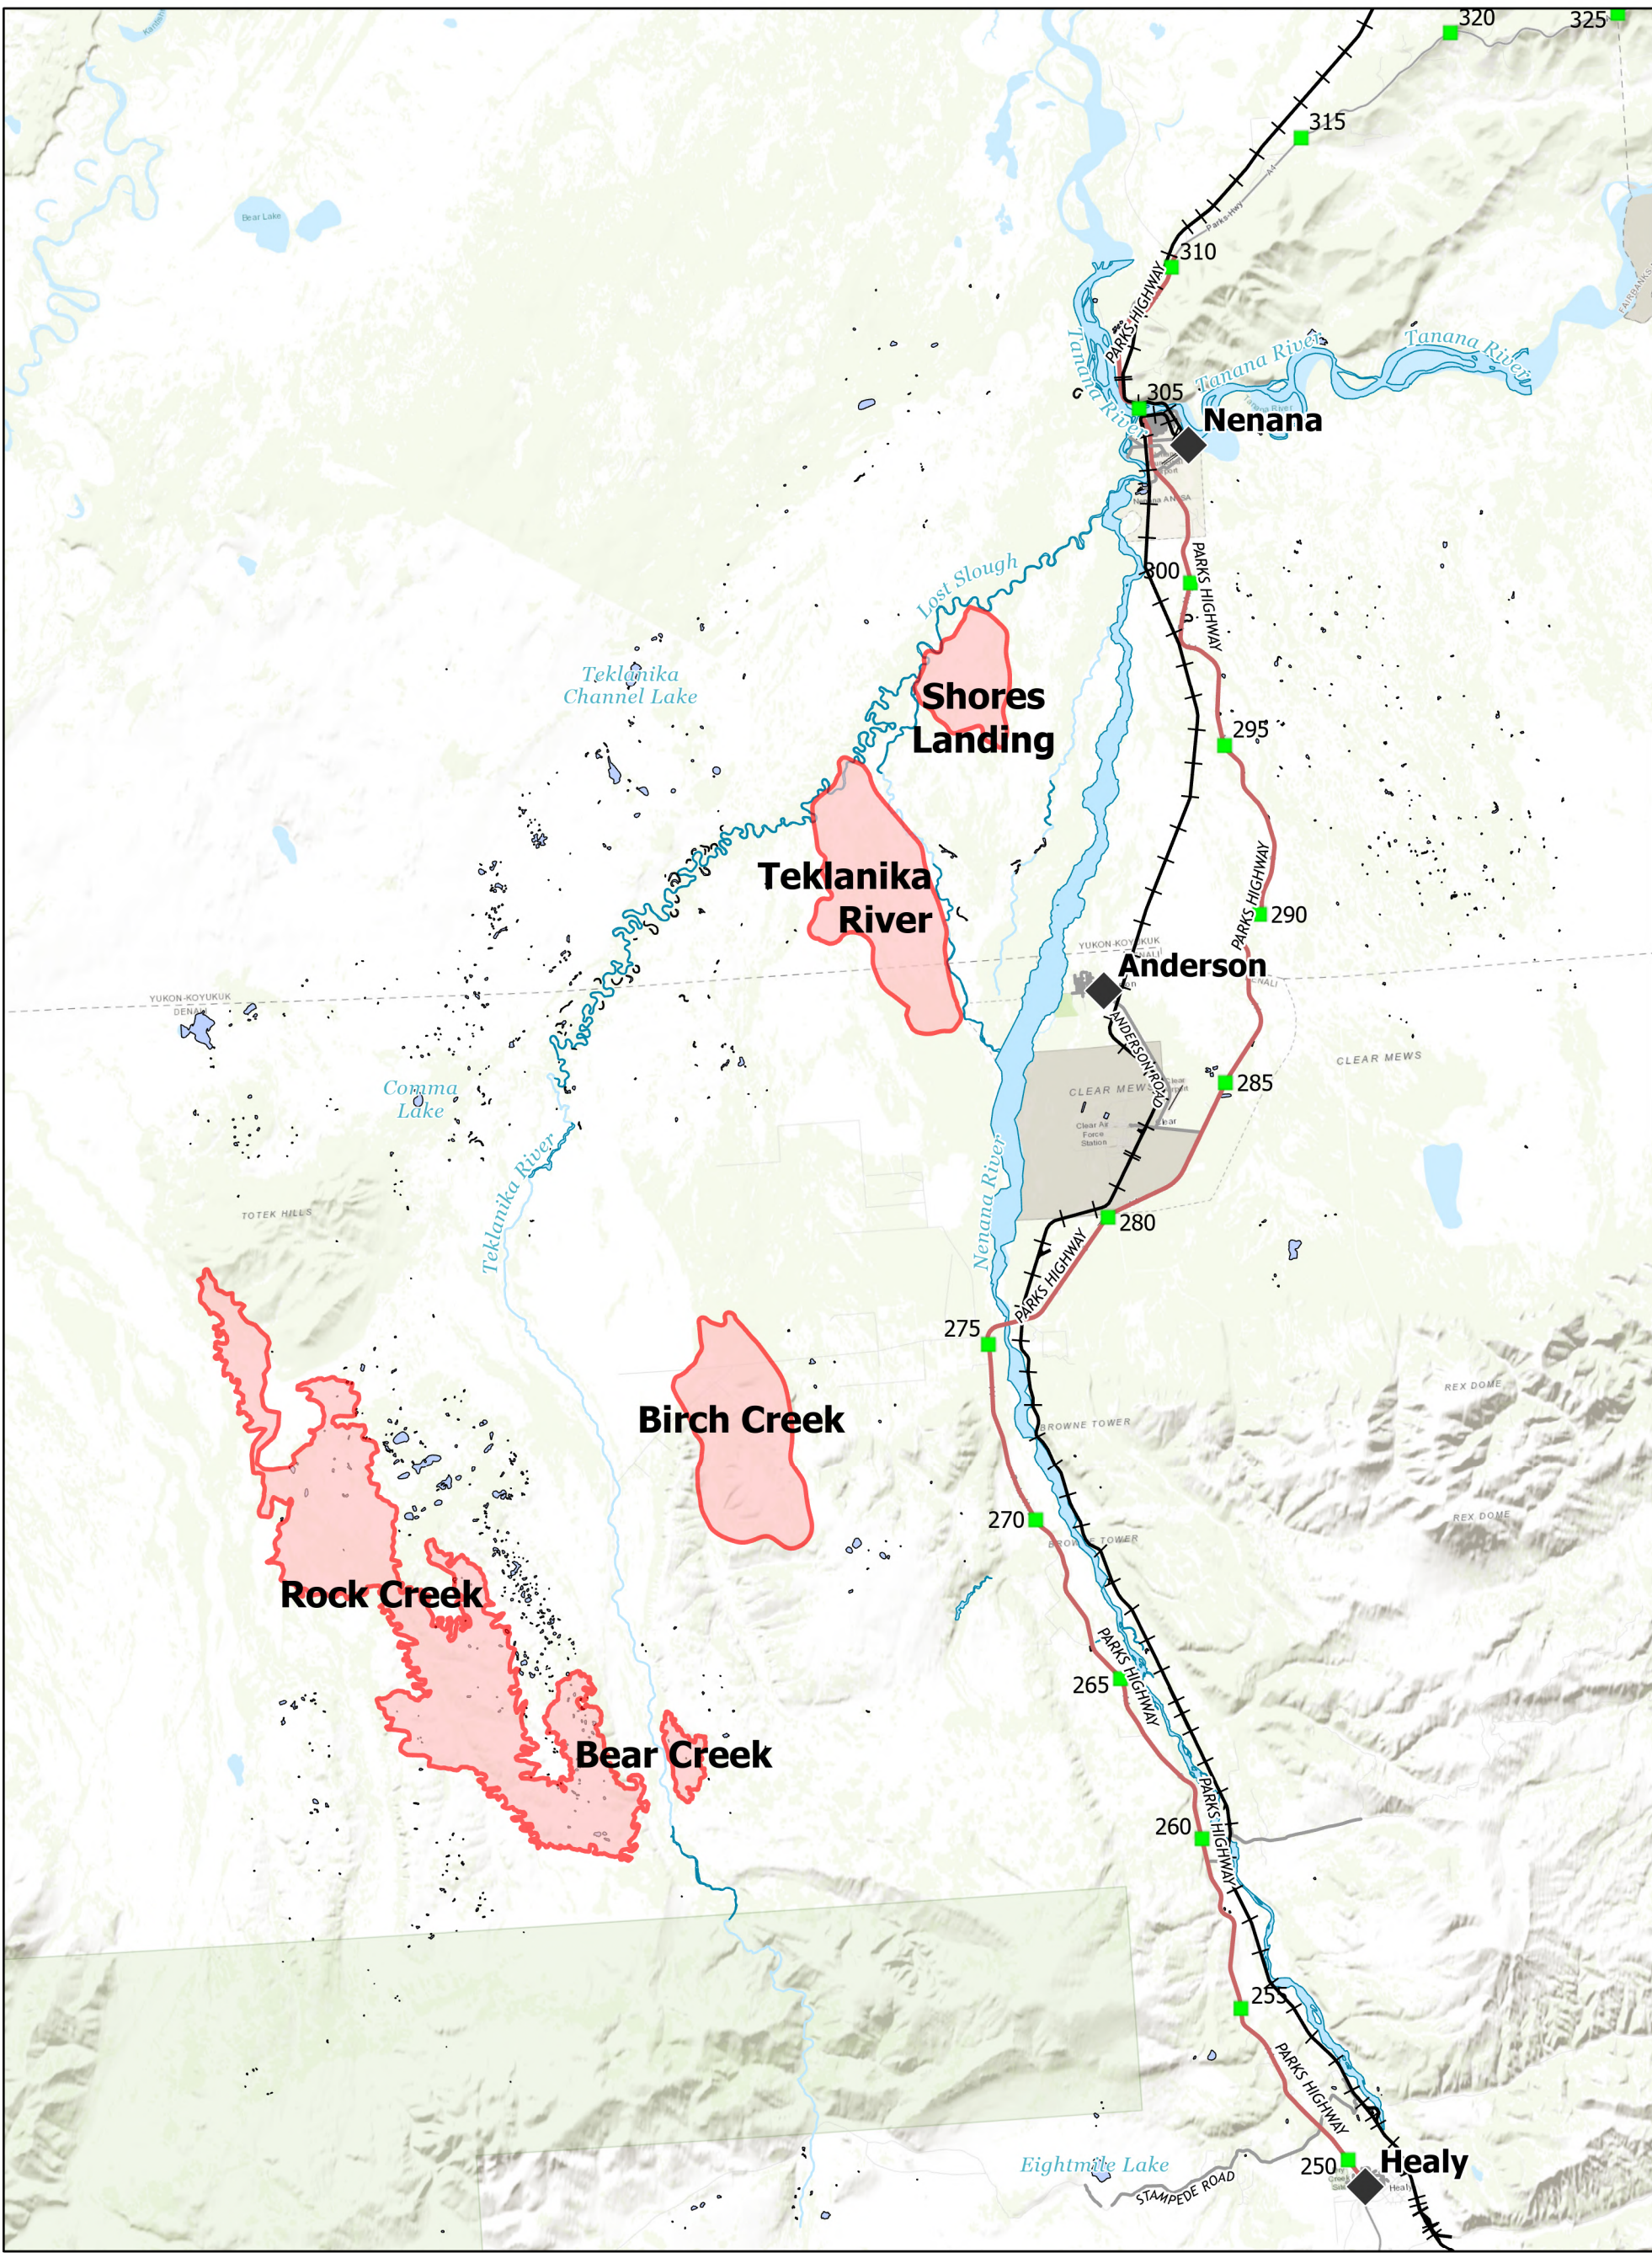

50,833 acres

10 Aug 2023

AKFAS311899

Public Information

Miles  
Area as of 7 Aug, 0950 Hrs

-  Fire Perimeters
-  Parks Highway
-  Local Road
-  Milepost
-  Alaska RailRoad
-  Communities