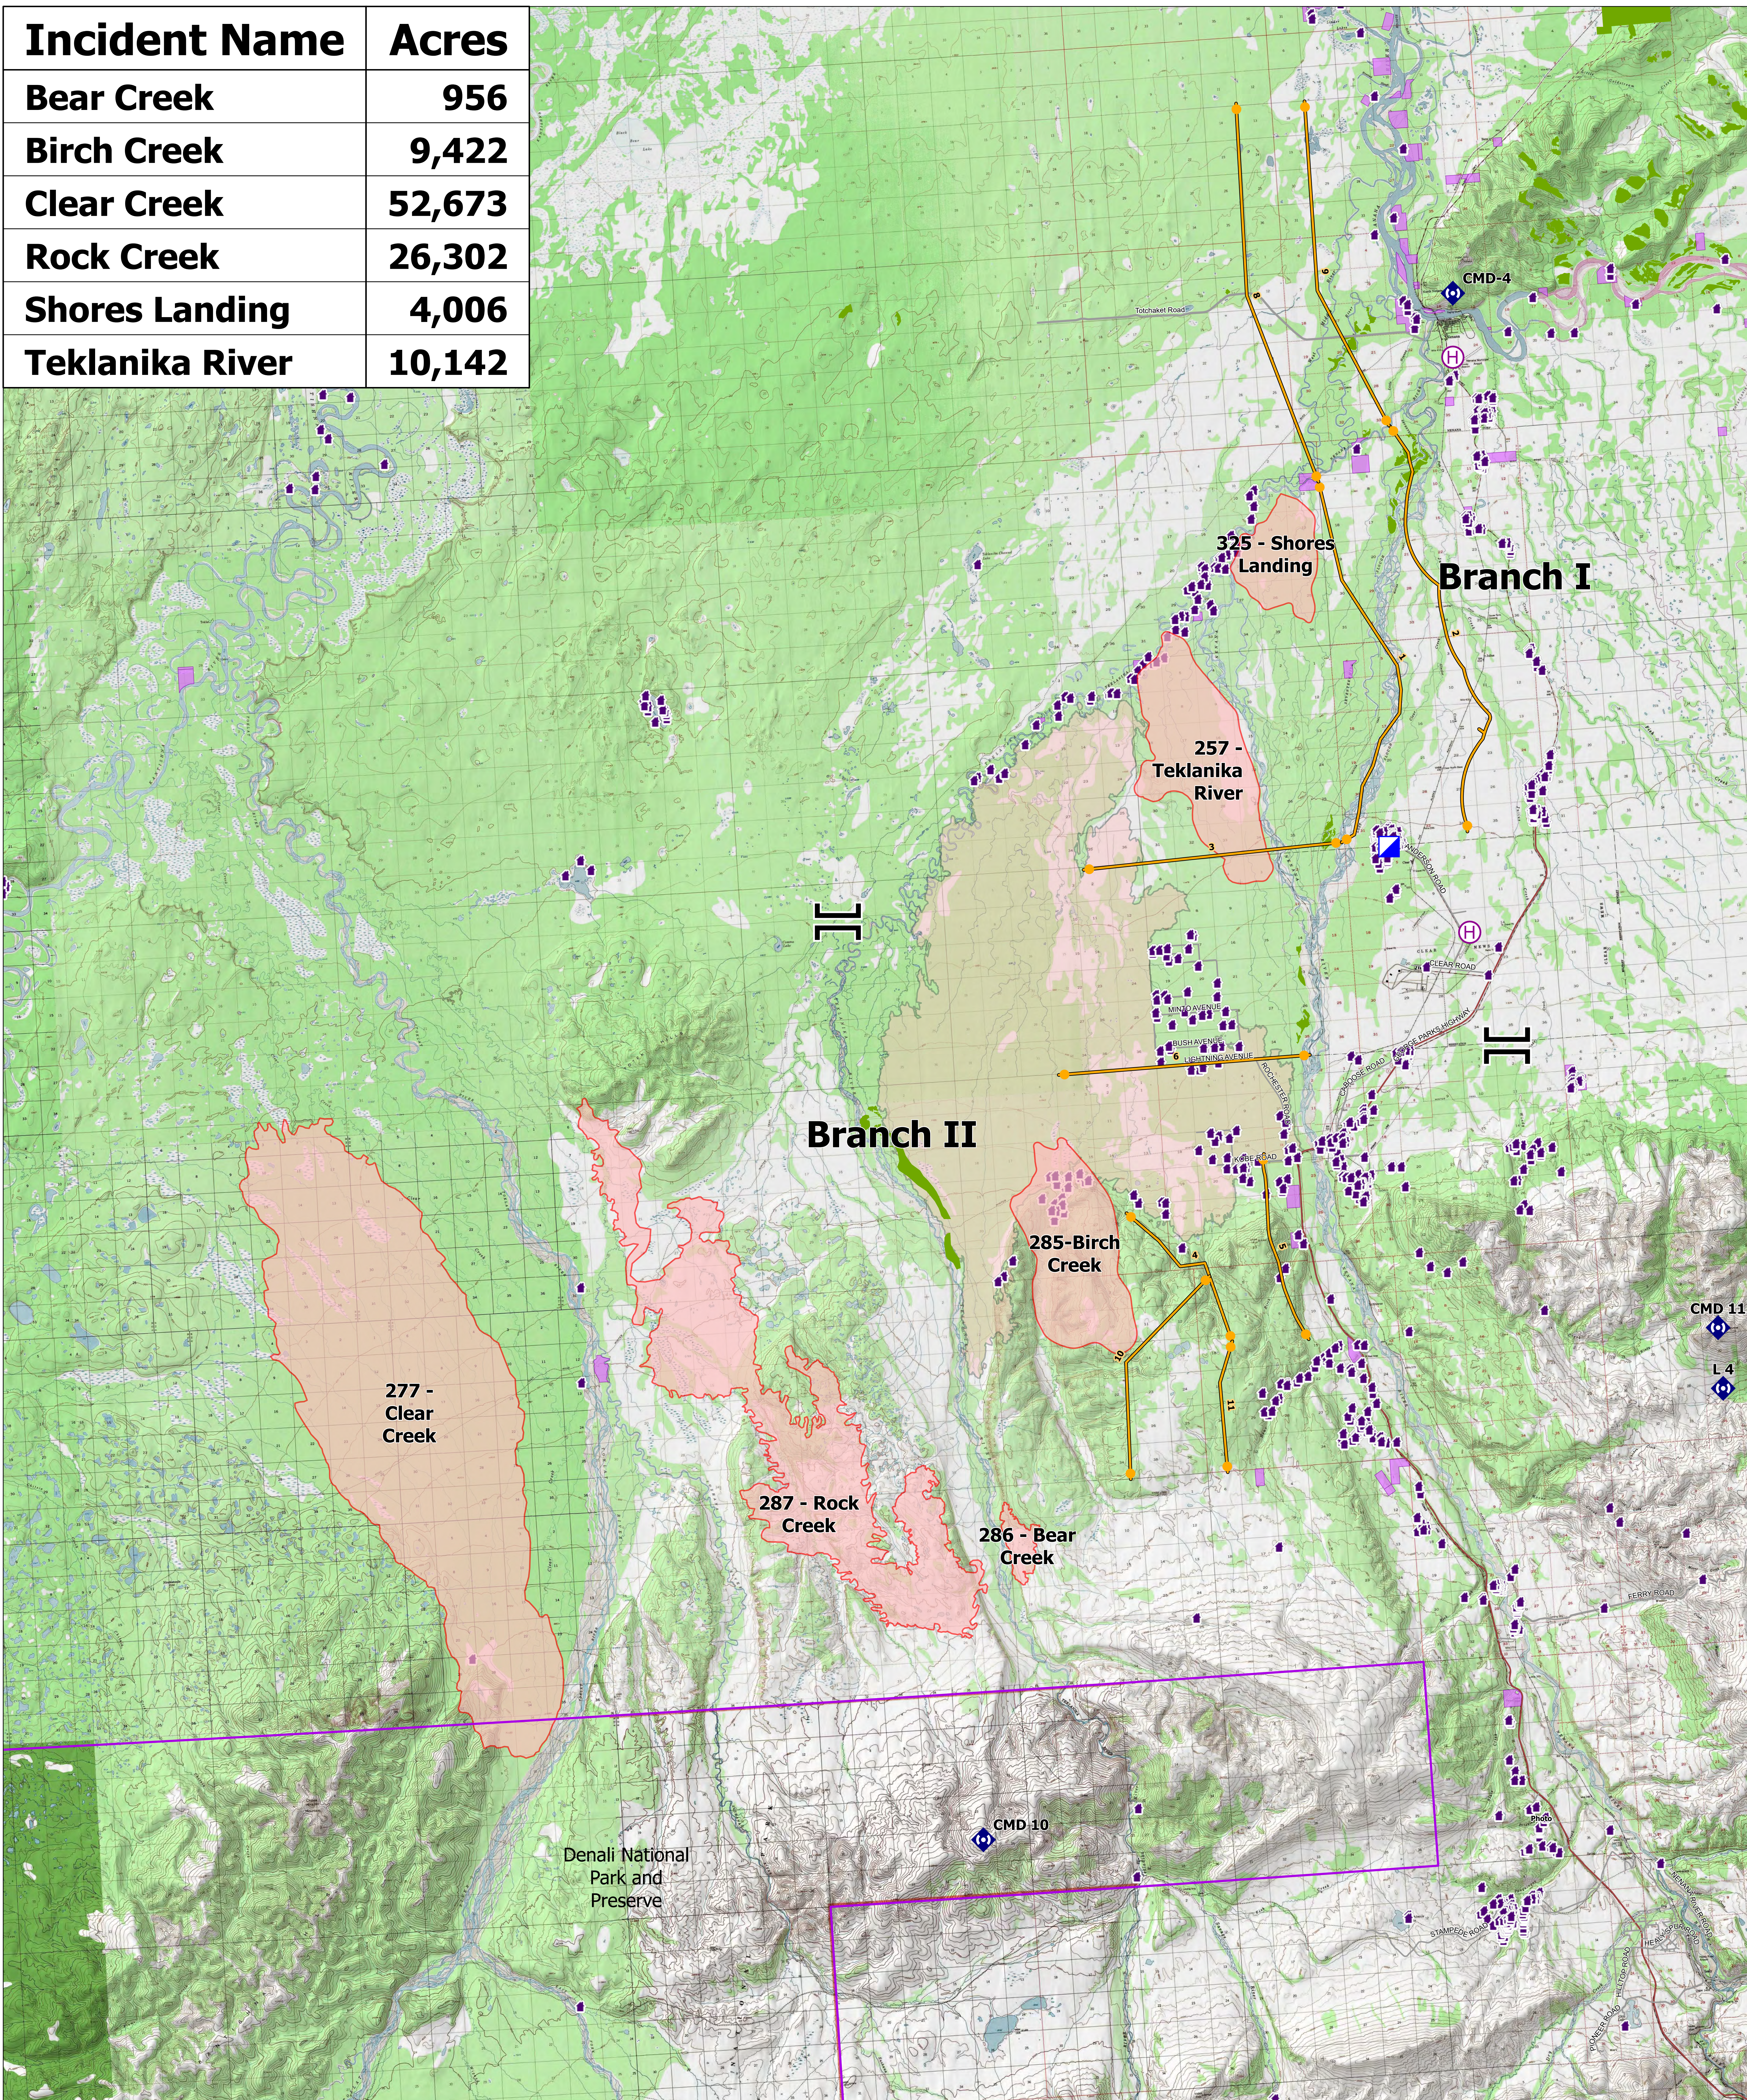

Operations AKFAS311899 11 Aug 2023 103,501 acres

Incident Name	Acres
Bear Creek	956
Birch Creek	9,422
Clear Creek	52,673
Rock Creek	26,302
Shores Landing	4,006
Teklanika River	10,142

- Wildfire Perimeter
- Clear Fire
- Management Action Point
- Helibase

- Branch Break
- II Incident Command Post
- ♦ Repeater
- Structure

- Native Allotments
- Timber Sale Areas
- Denali National Park and Preserve