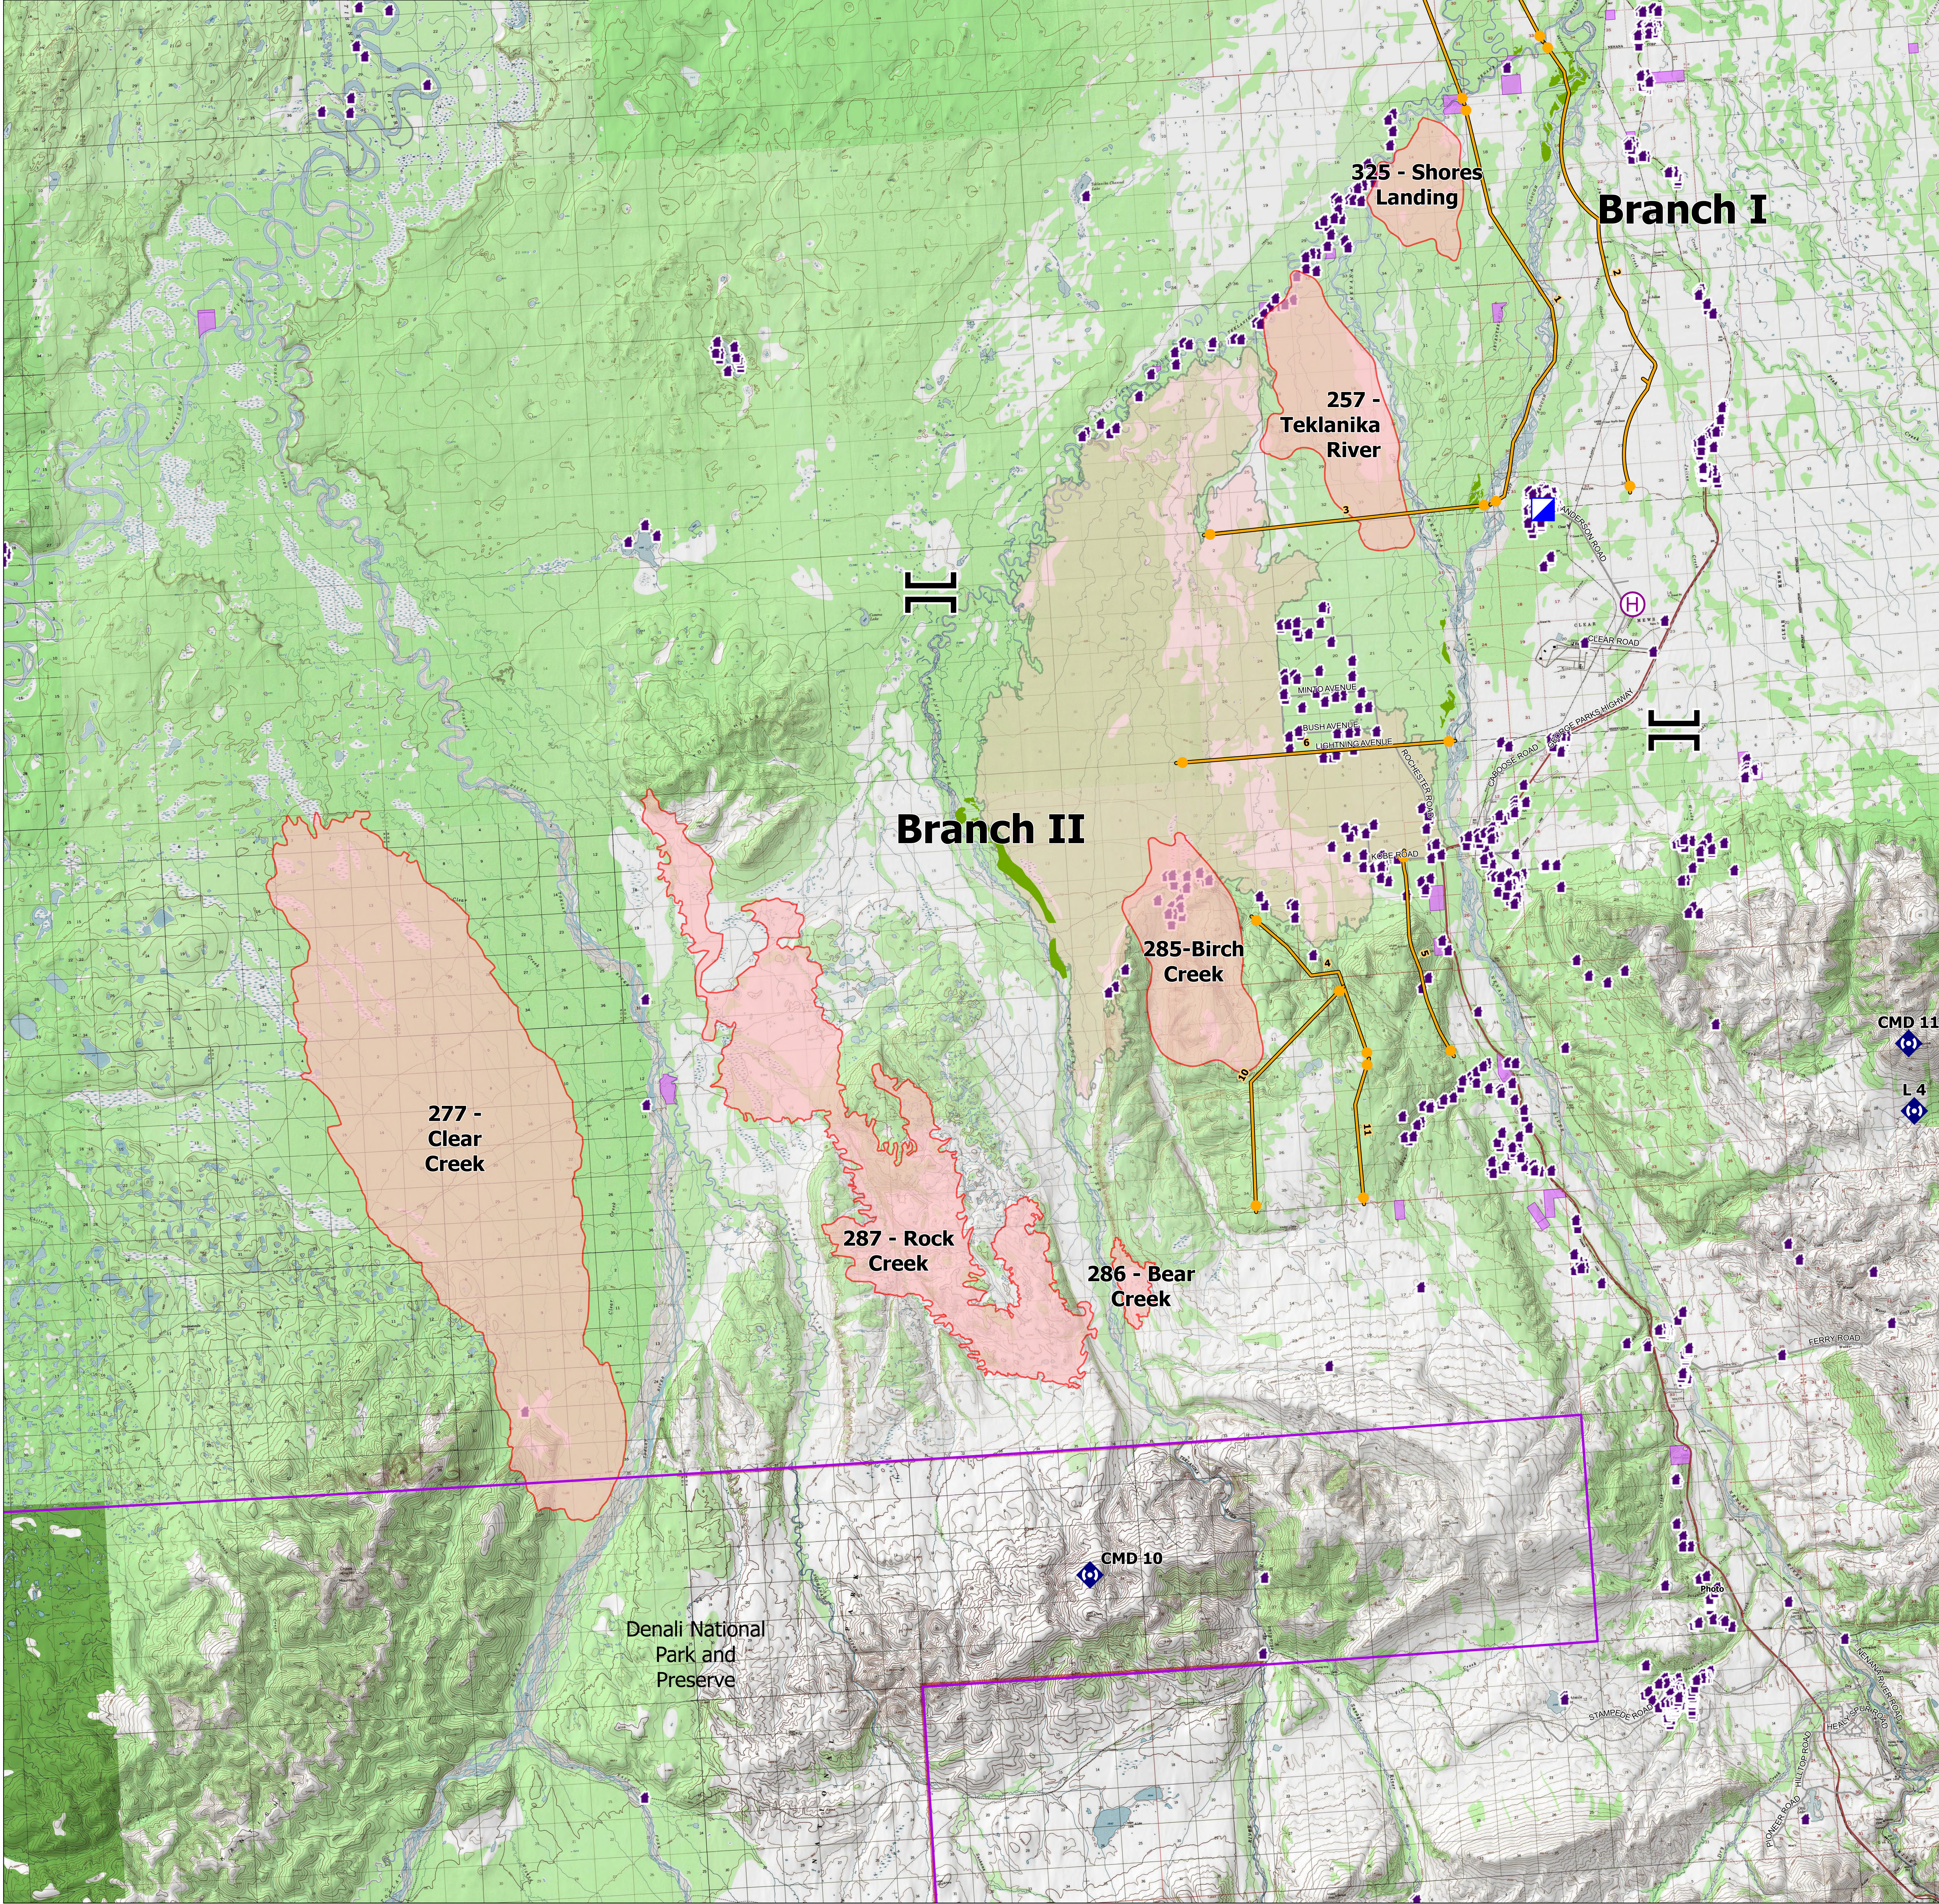

Incident Name	Acres
Bear Creek	956
Birch Creek	9,422
Clear Creek	52,673
Rock Creek	26,302
Shores Landing	4,006
Teklanika River	10,142

- Wildfire Perimeter
- Clear Fire
- Management Action Point
- Helibase
- Branch Break
- Incident Command Post
- Repeater
- Structure
- Native Allotments
- Timber Sale Areas
- Denali National Park