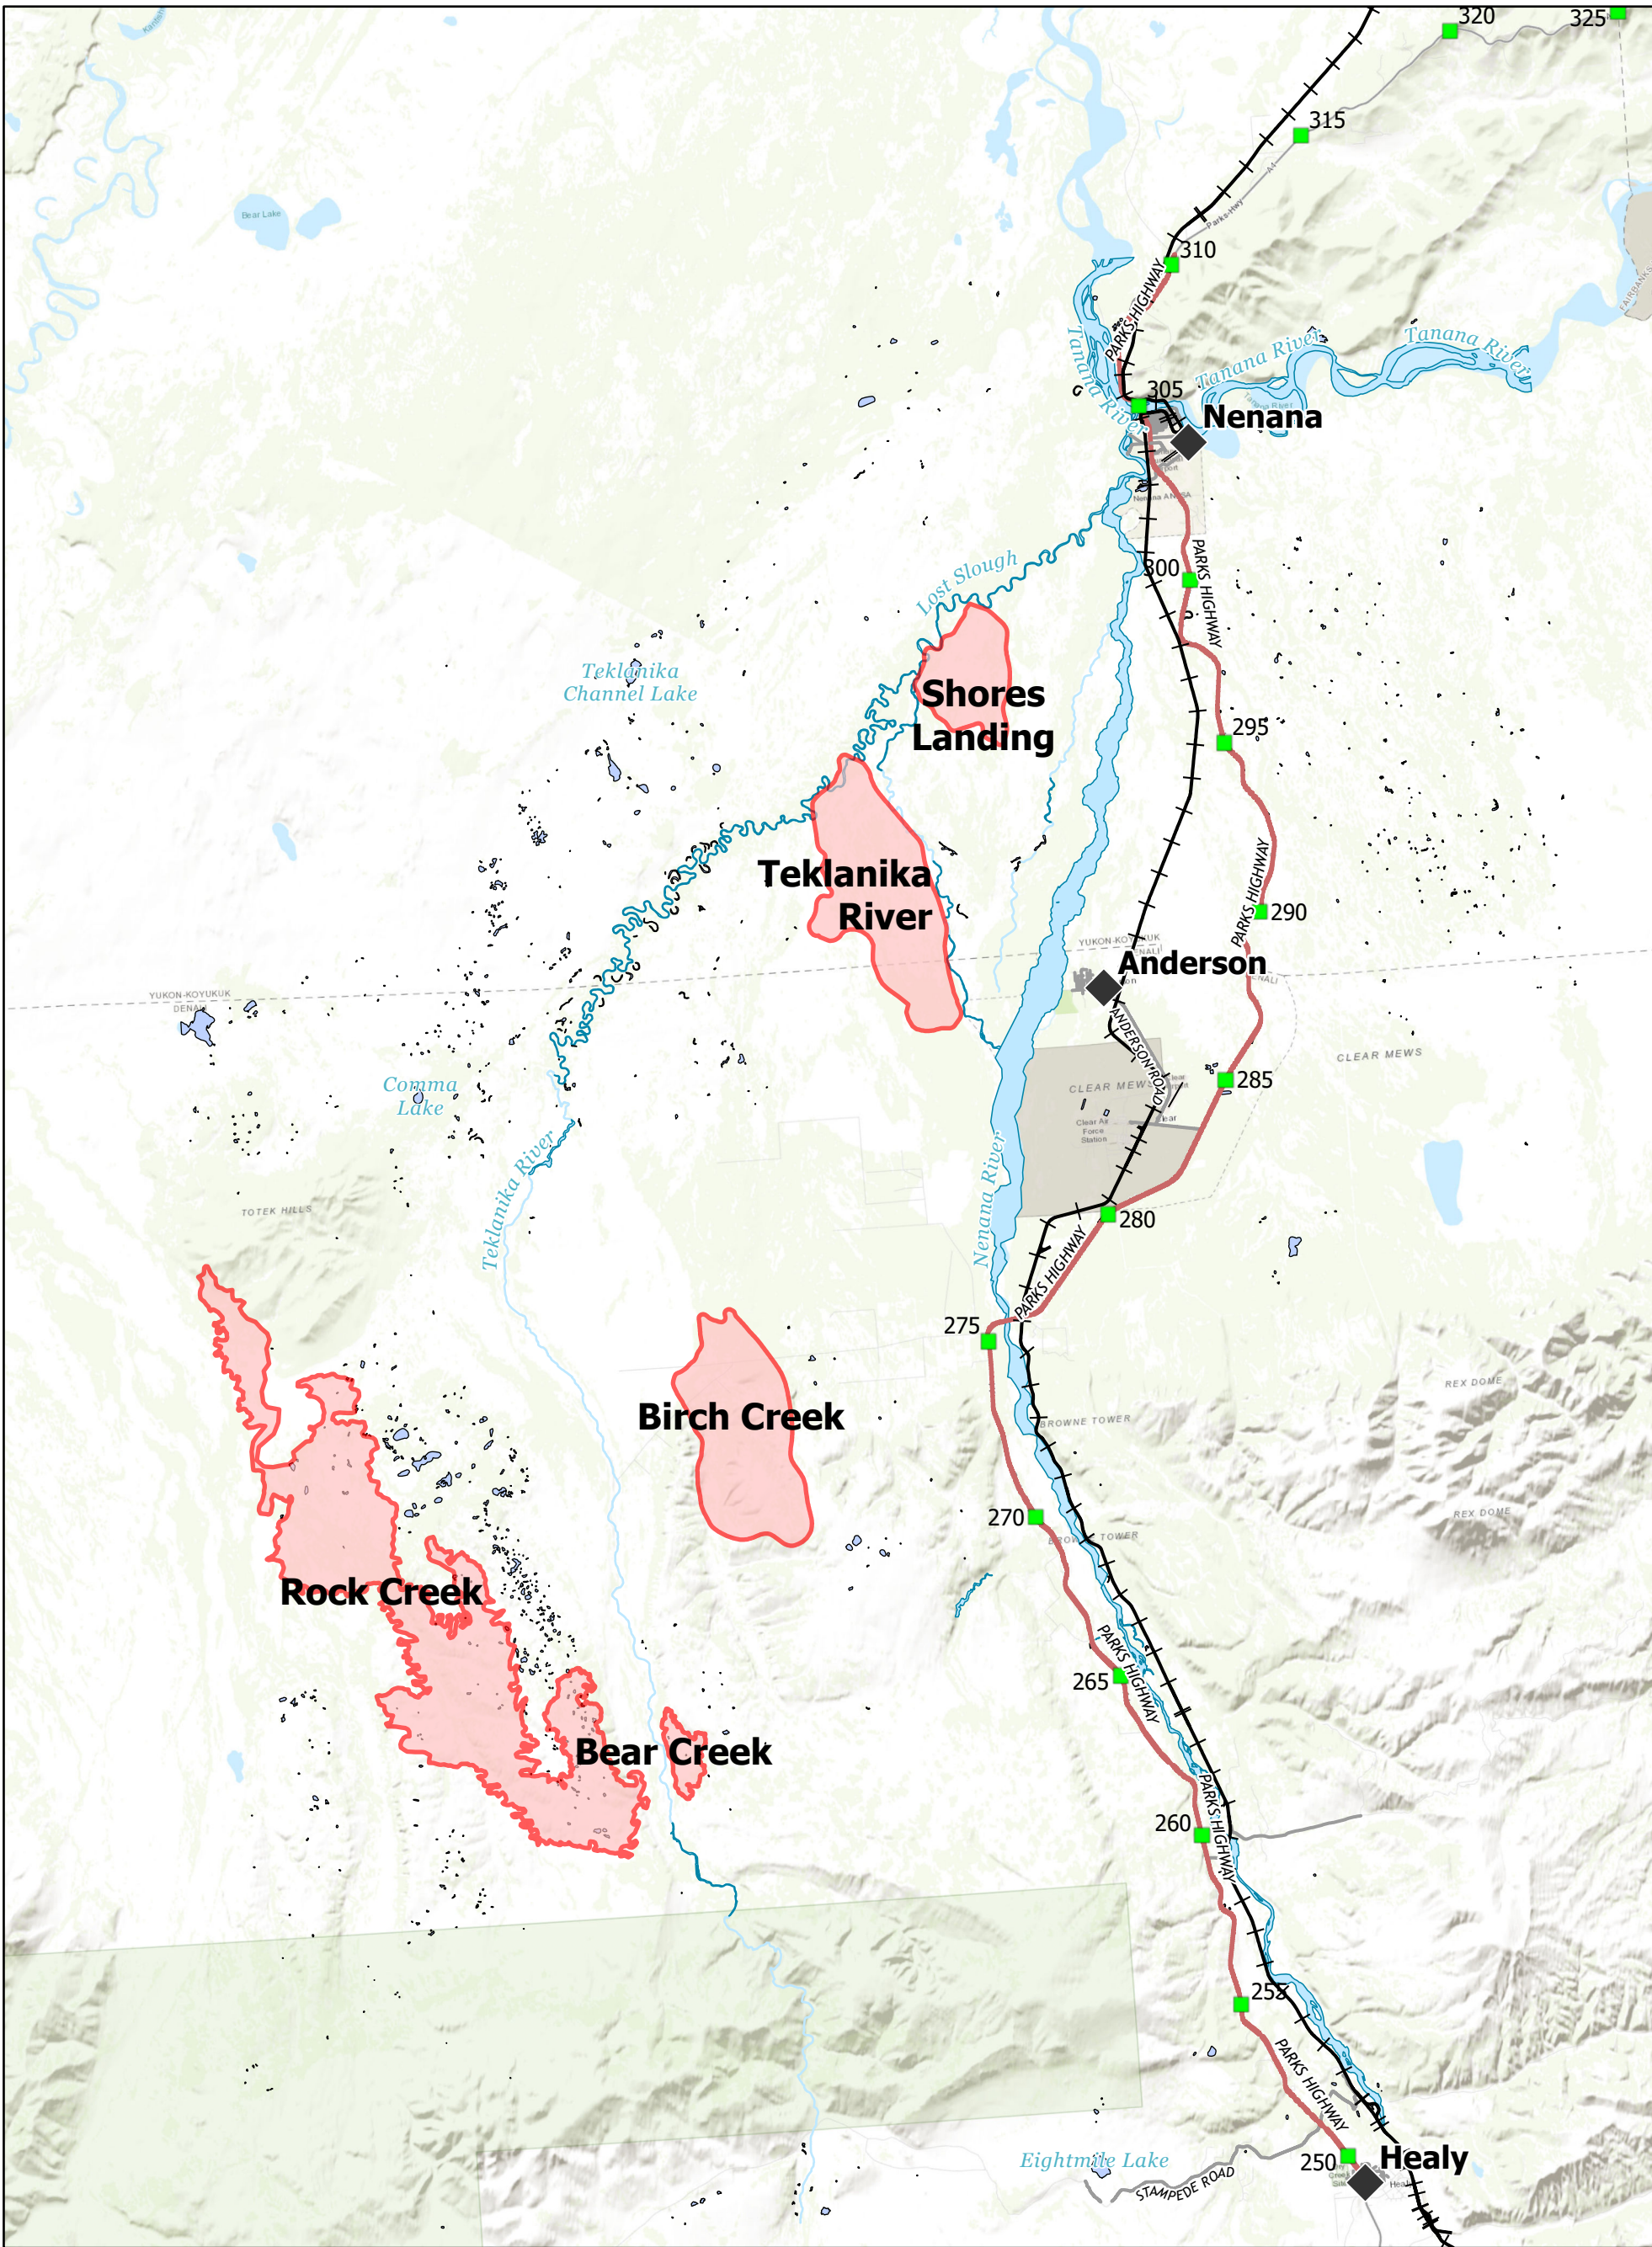

50,833 acres

12 Aug 2023

AKFAS311899

Public Information

Miles

Area as of 7 Aug, 0950 Hrs

-  Fire Perimeters
-  Parks Highway
-  Local Road
-  Milepost
-  Alaska RailRoad
-  Communities

NAD 1983 Alaska Albers  
 Acres from GPS flight  
 dpurdiewilliams  
 8/10/2023, 2213 hrs