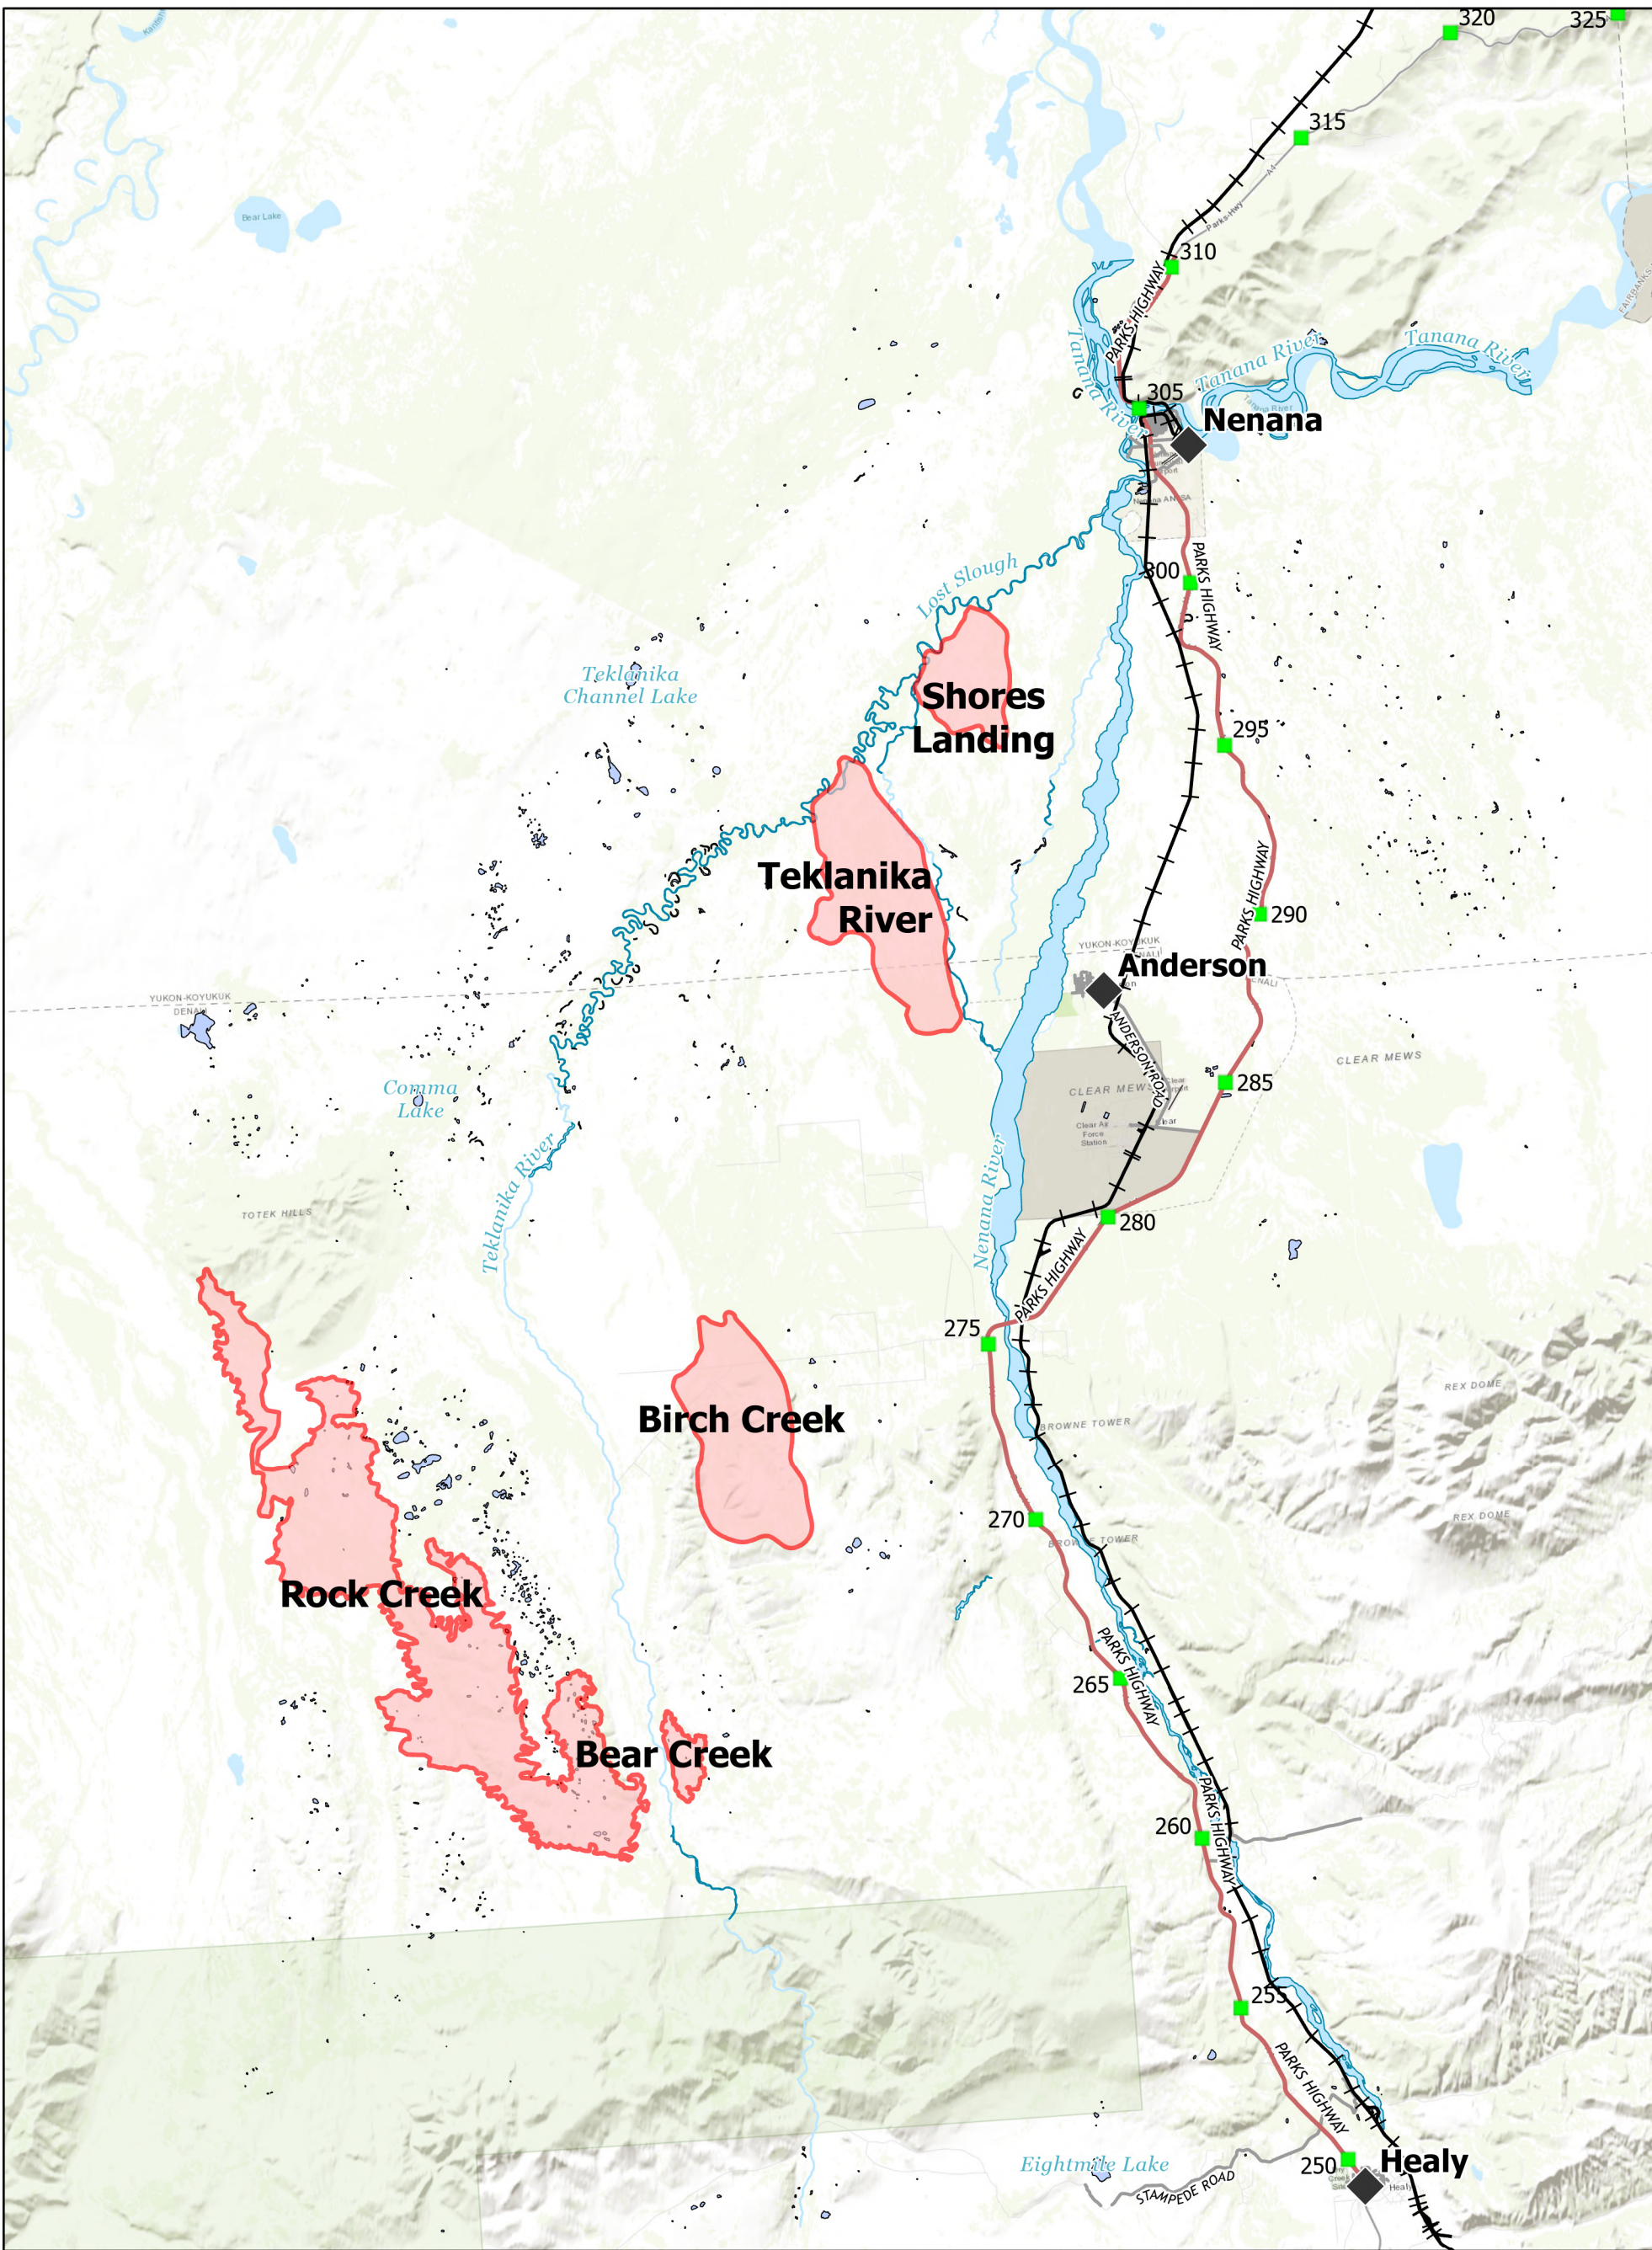

50,833 acres

13 Aug 2023

AKFAS311899

Public Information

Miles

Area as of 7 Aug, 0950 Hrs

-  Fire Perimeters
-  Parks Highway
-  Local Road
-  Milepost
-  Alaska RailRoad
-  Communities

NAD 1983 Alaska Albers  
 Acres from GPS flight  
 KaleaPawlakKjolhaug  
 8/12/2023, 1214 hrs