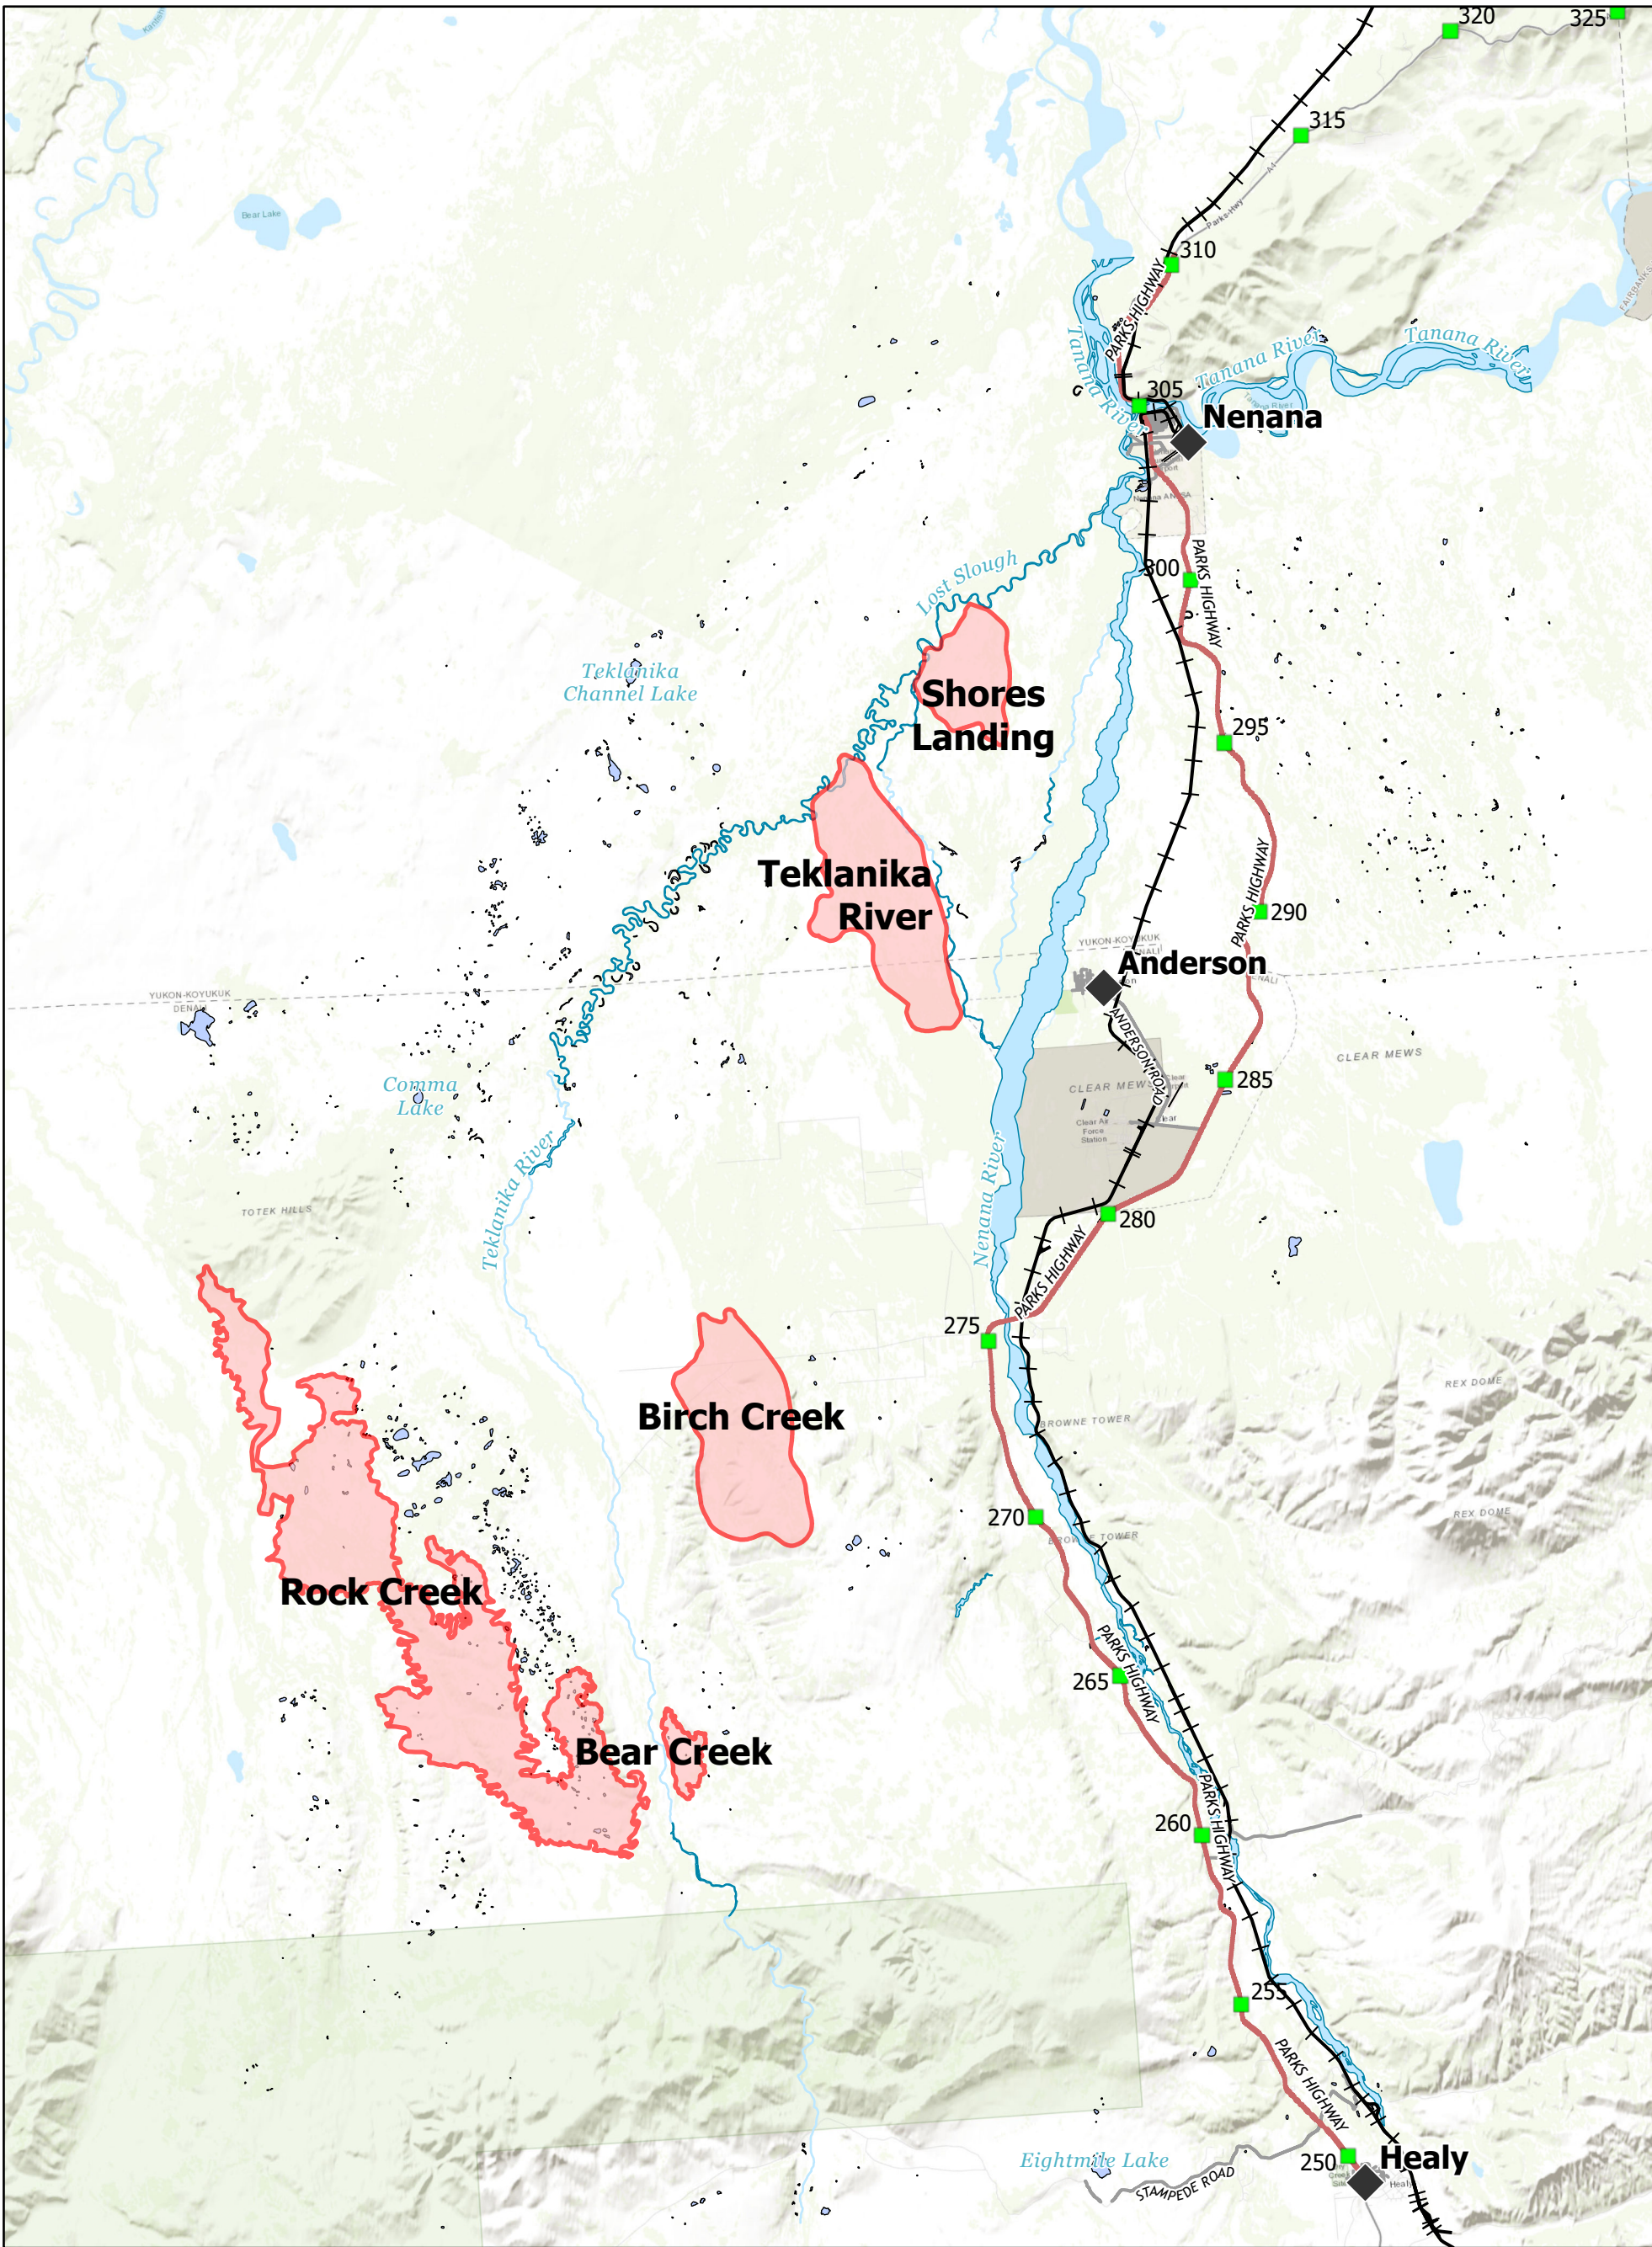

50,833 acres

14 Aug 2023

AKFAS311899

Public Information

Miles

Area as of 7 Aug, 0950 Hrs

- Fire Perimeters
- Parks Highway
- Local Road
- Milepost
- Alaska RailRoad
- Communities

NAD 1983 Alaska Albers
Acres from GPS flight
dpurdewilliams
8/13/2023, 1329 hrs