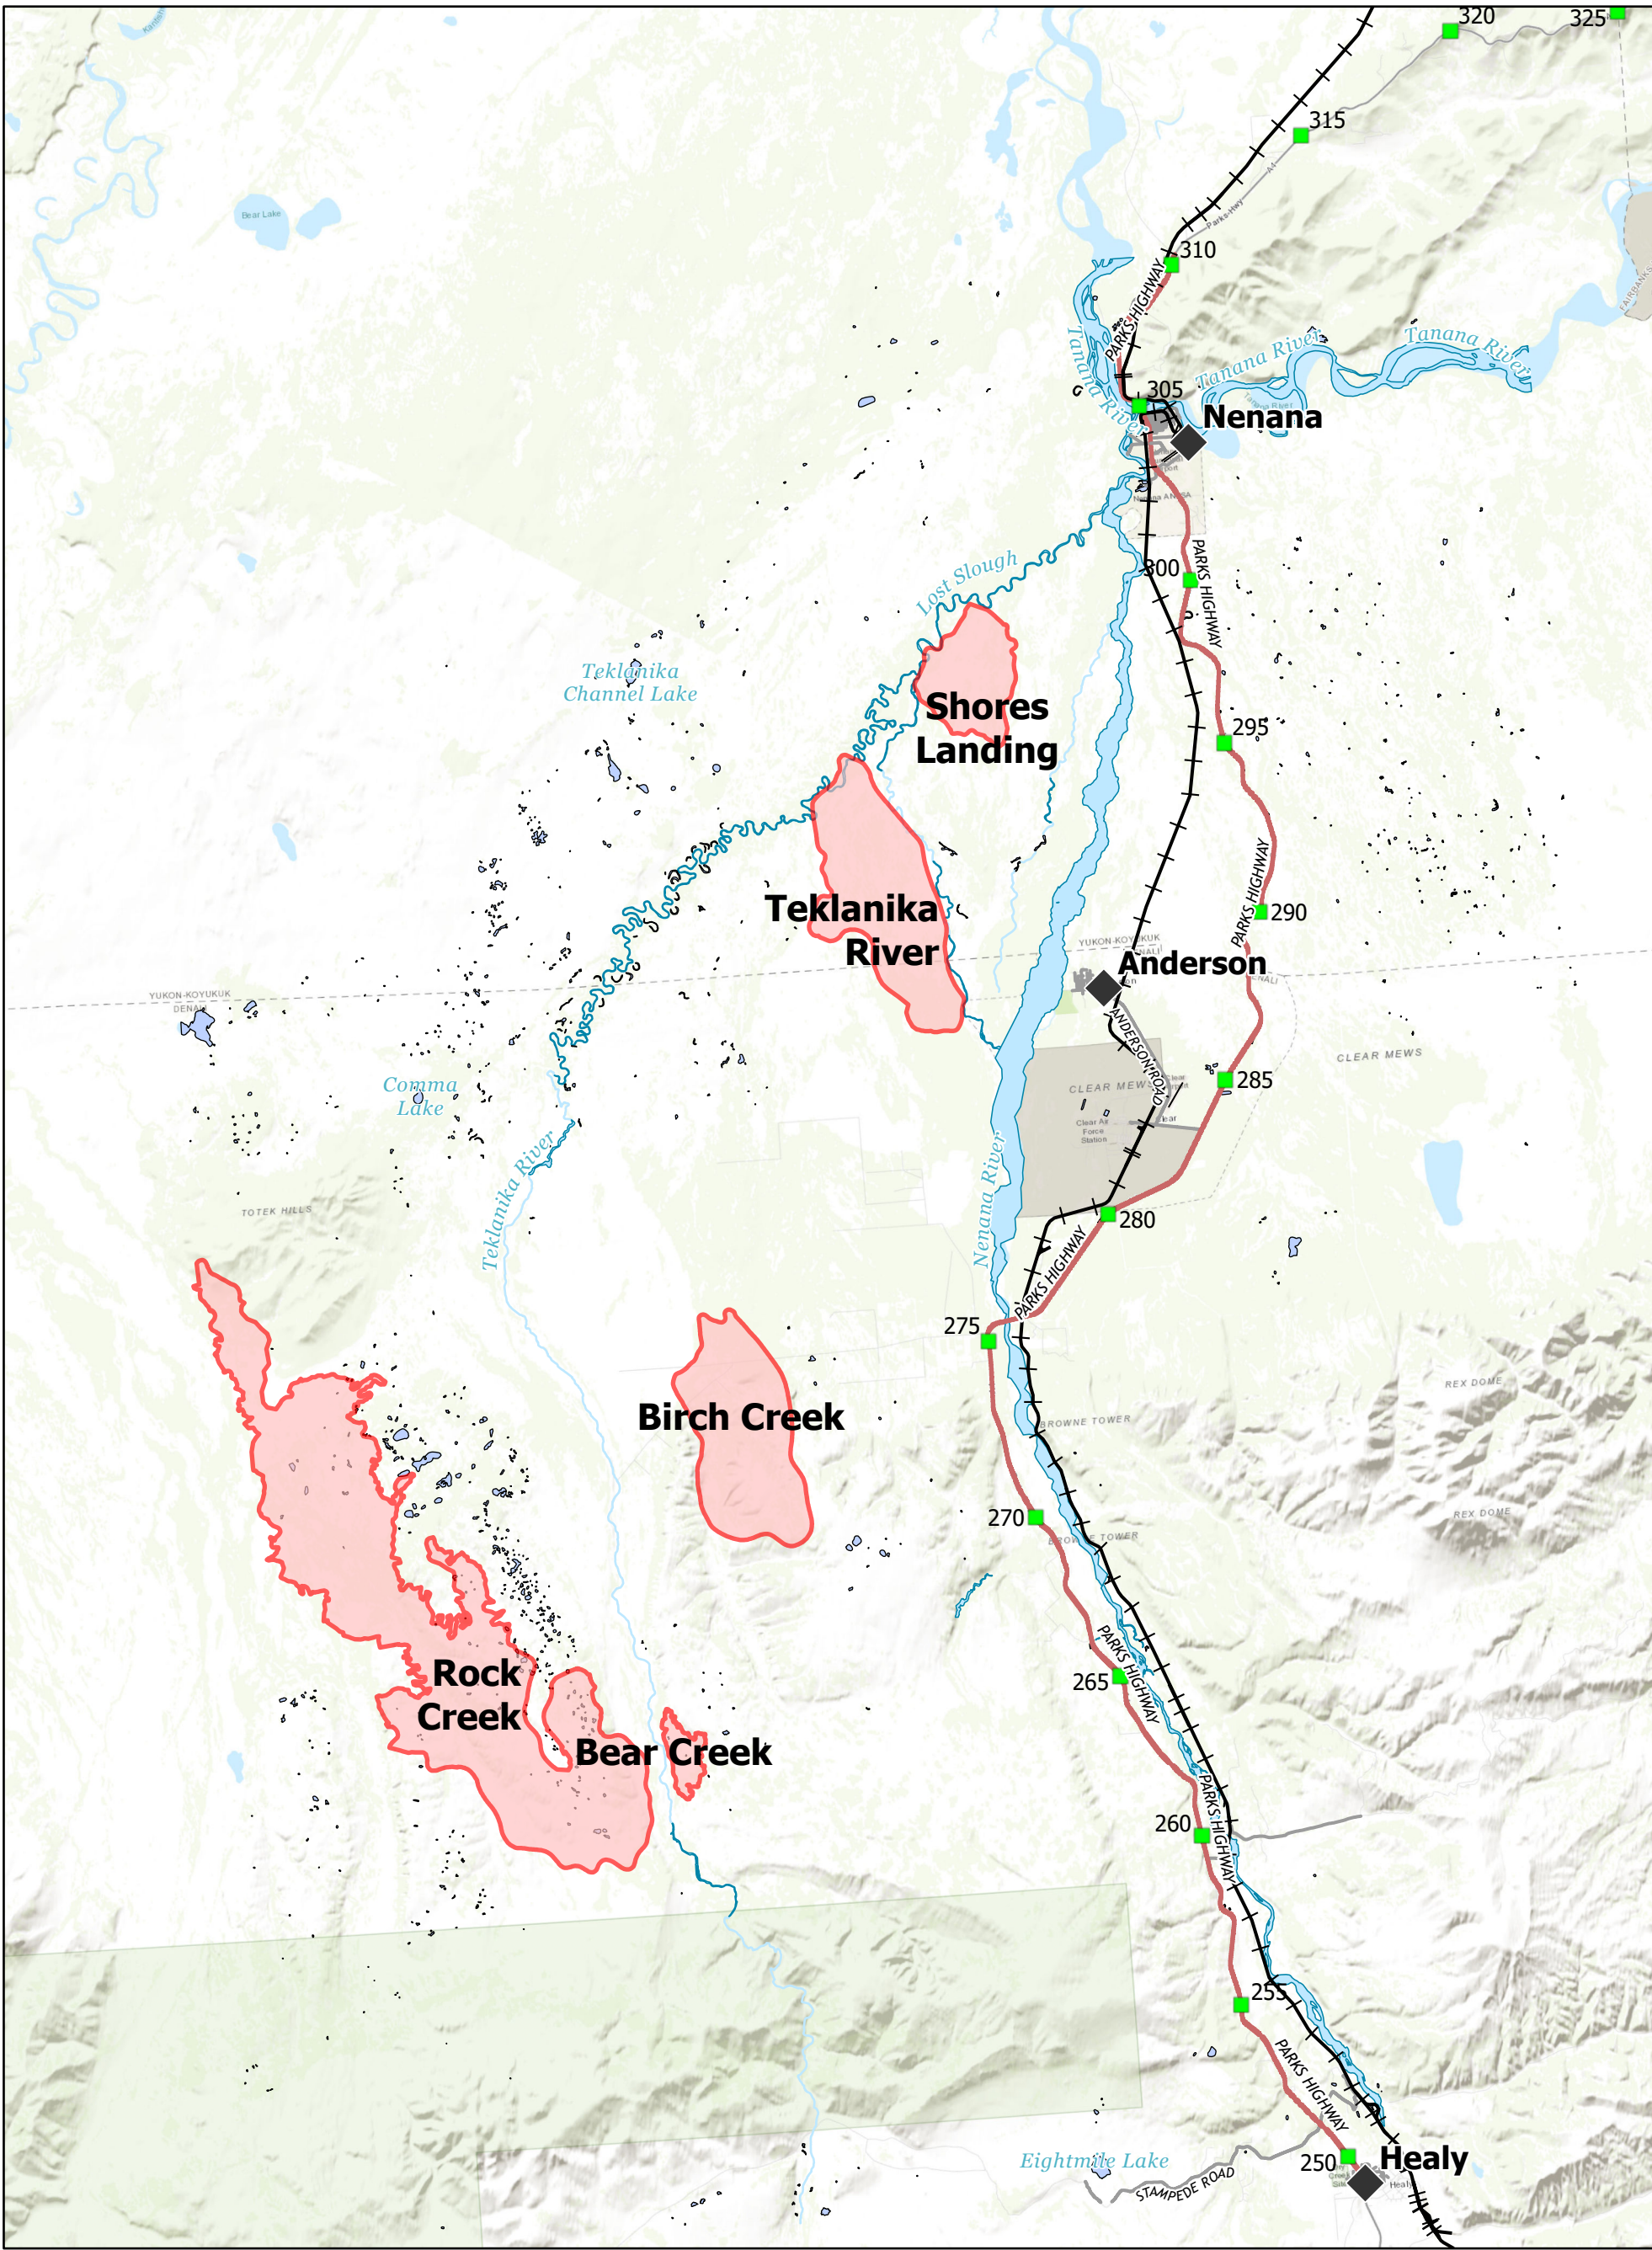

58,933 acres

15 Aug 2023

AKFAS311899

Public Information

Miles

Area as of 14 Aug 2023,

- Fire Perimeters
- Parks Highway
- Local Road
- Milepost
- Alaska Railroad
- Communities

NAD 1983 Alaska Albers
Acres from GPS flight
dpurdiewilliams
8/14/2023, 1009 hrs