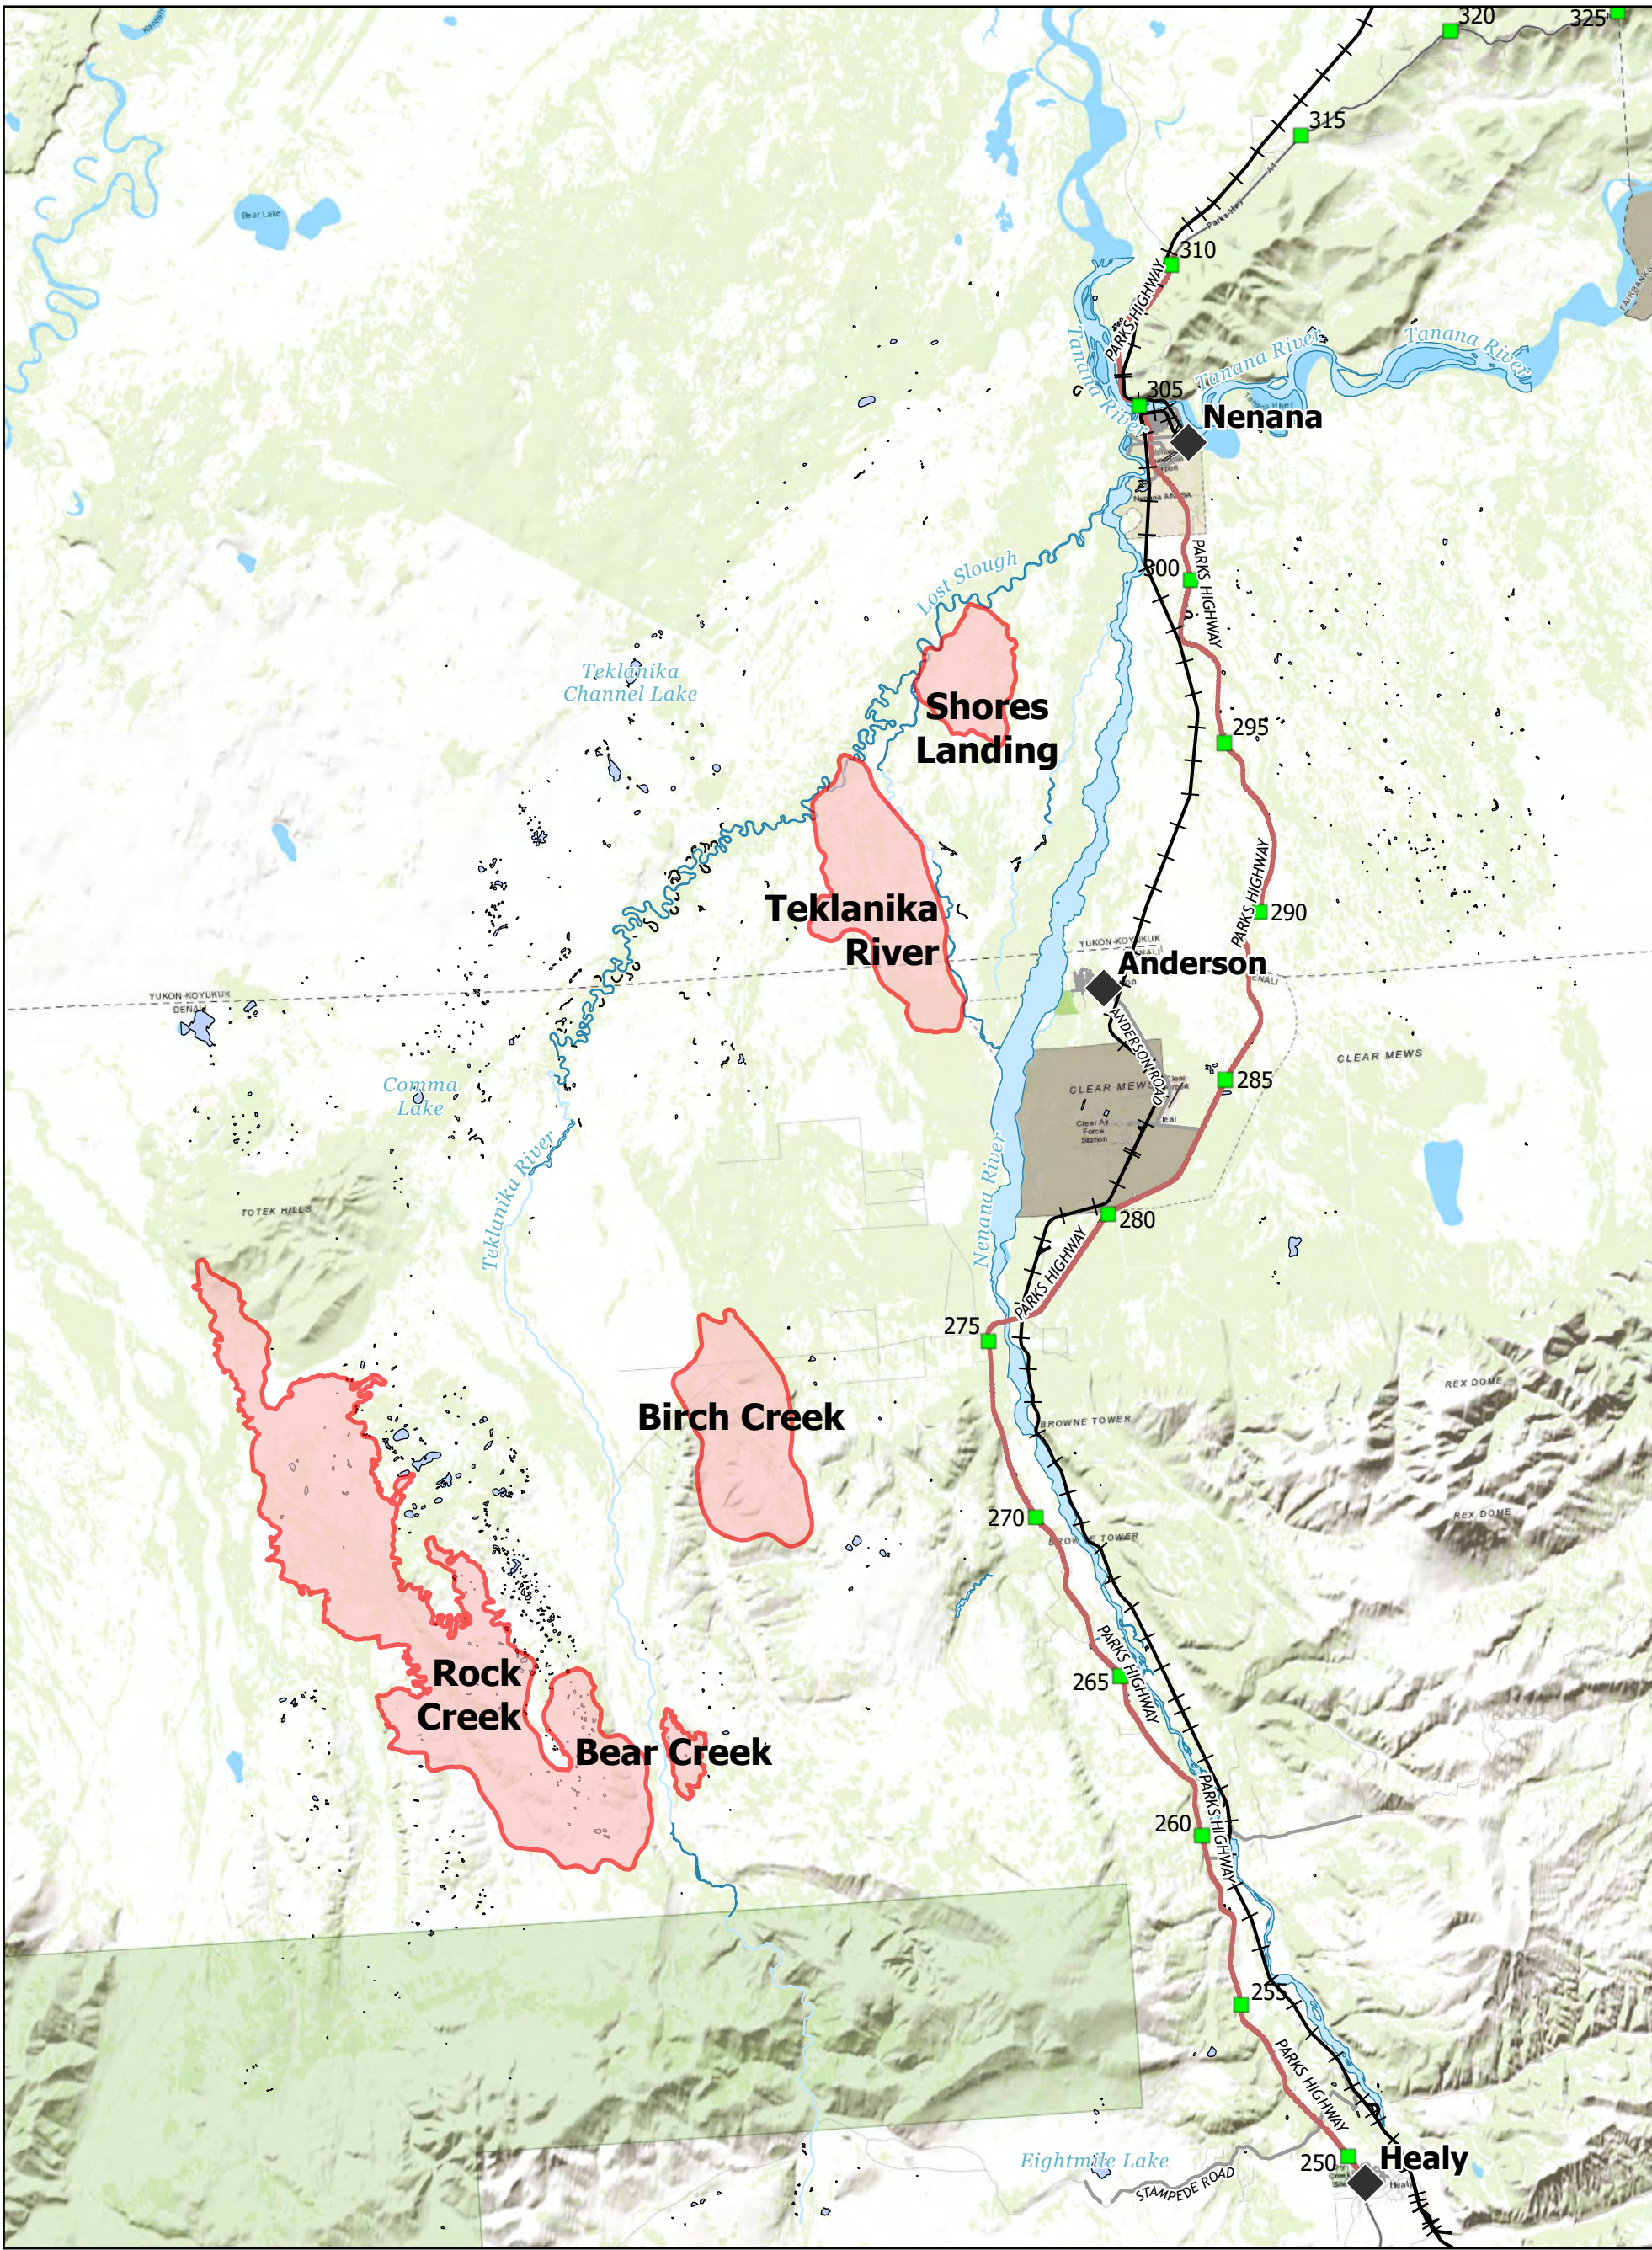

58,933 acres

16 Aug 2023

AKFAS311899

Public Information

Miles

Area as of 14 Aug 2023,

-  Fire Perimeters
-  Parks Highway
-  Local Road
-  Milepost
-  Alaska RailRoad
-  Communities