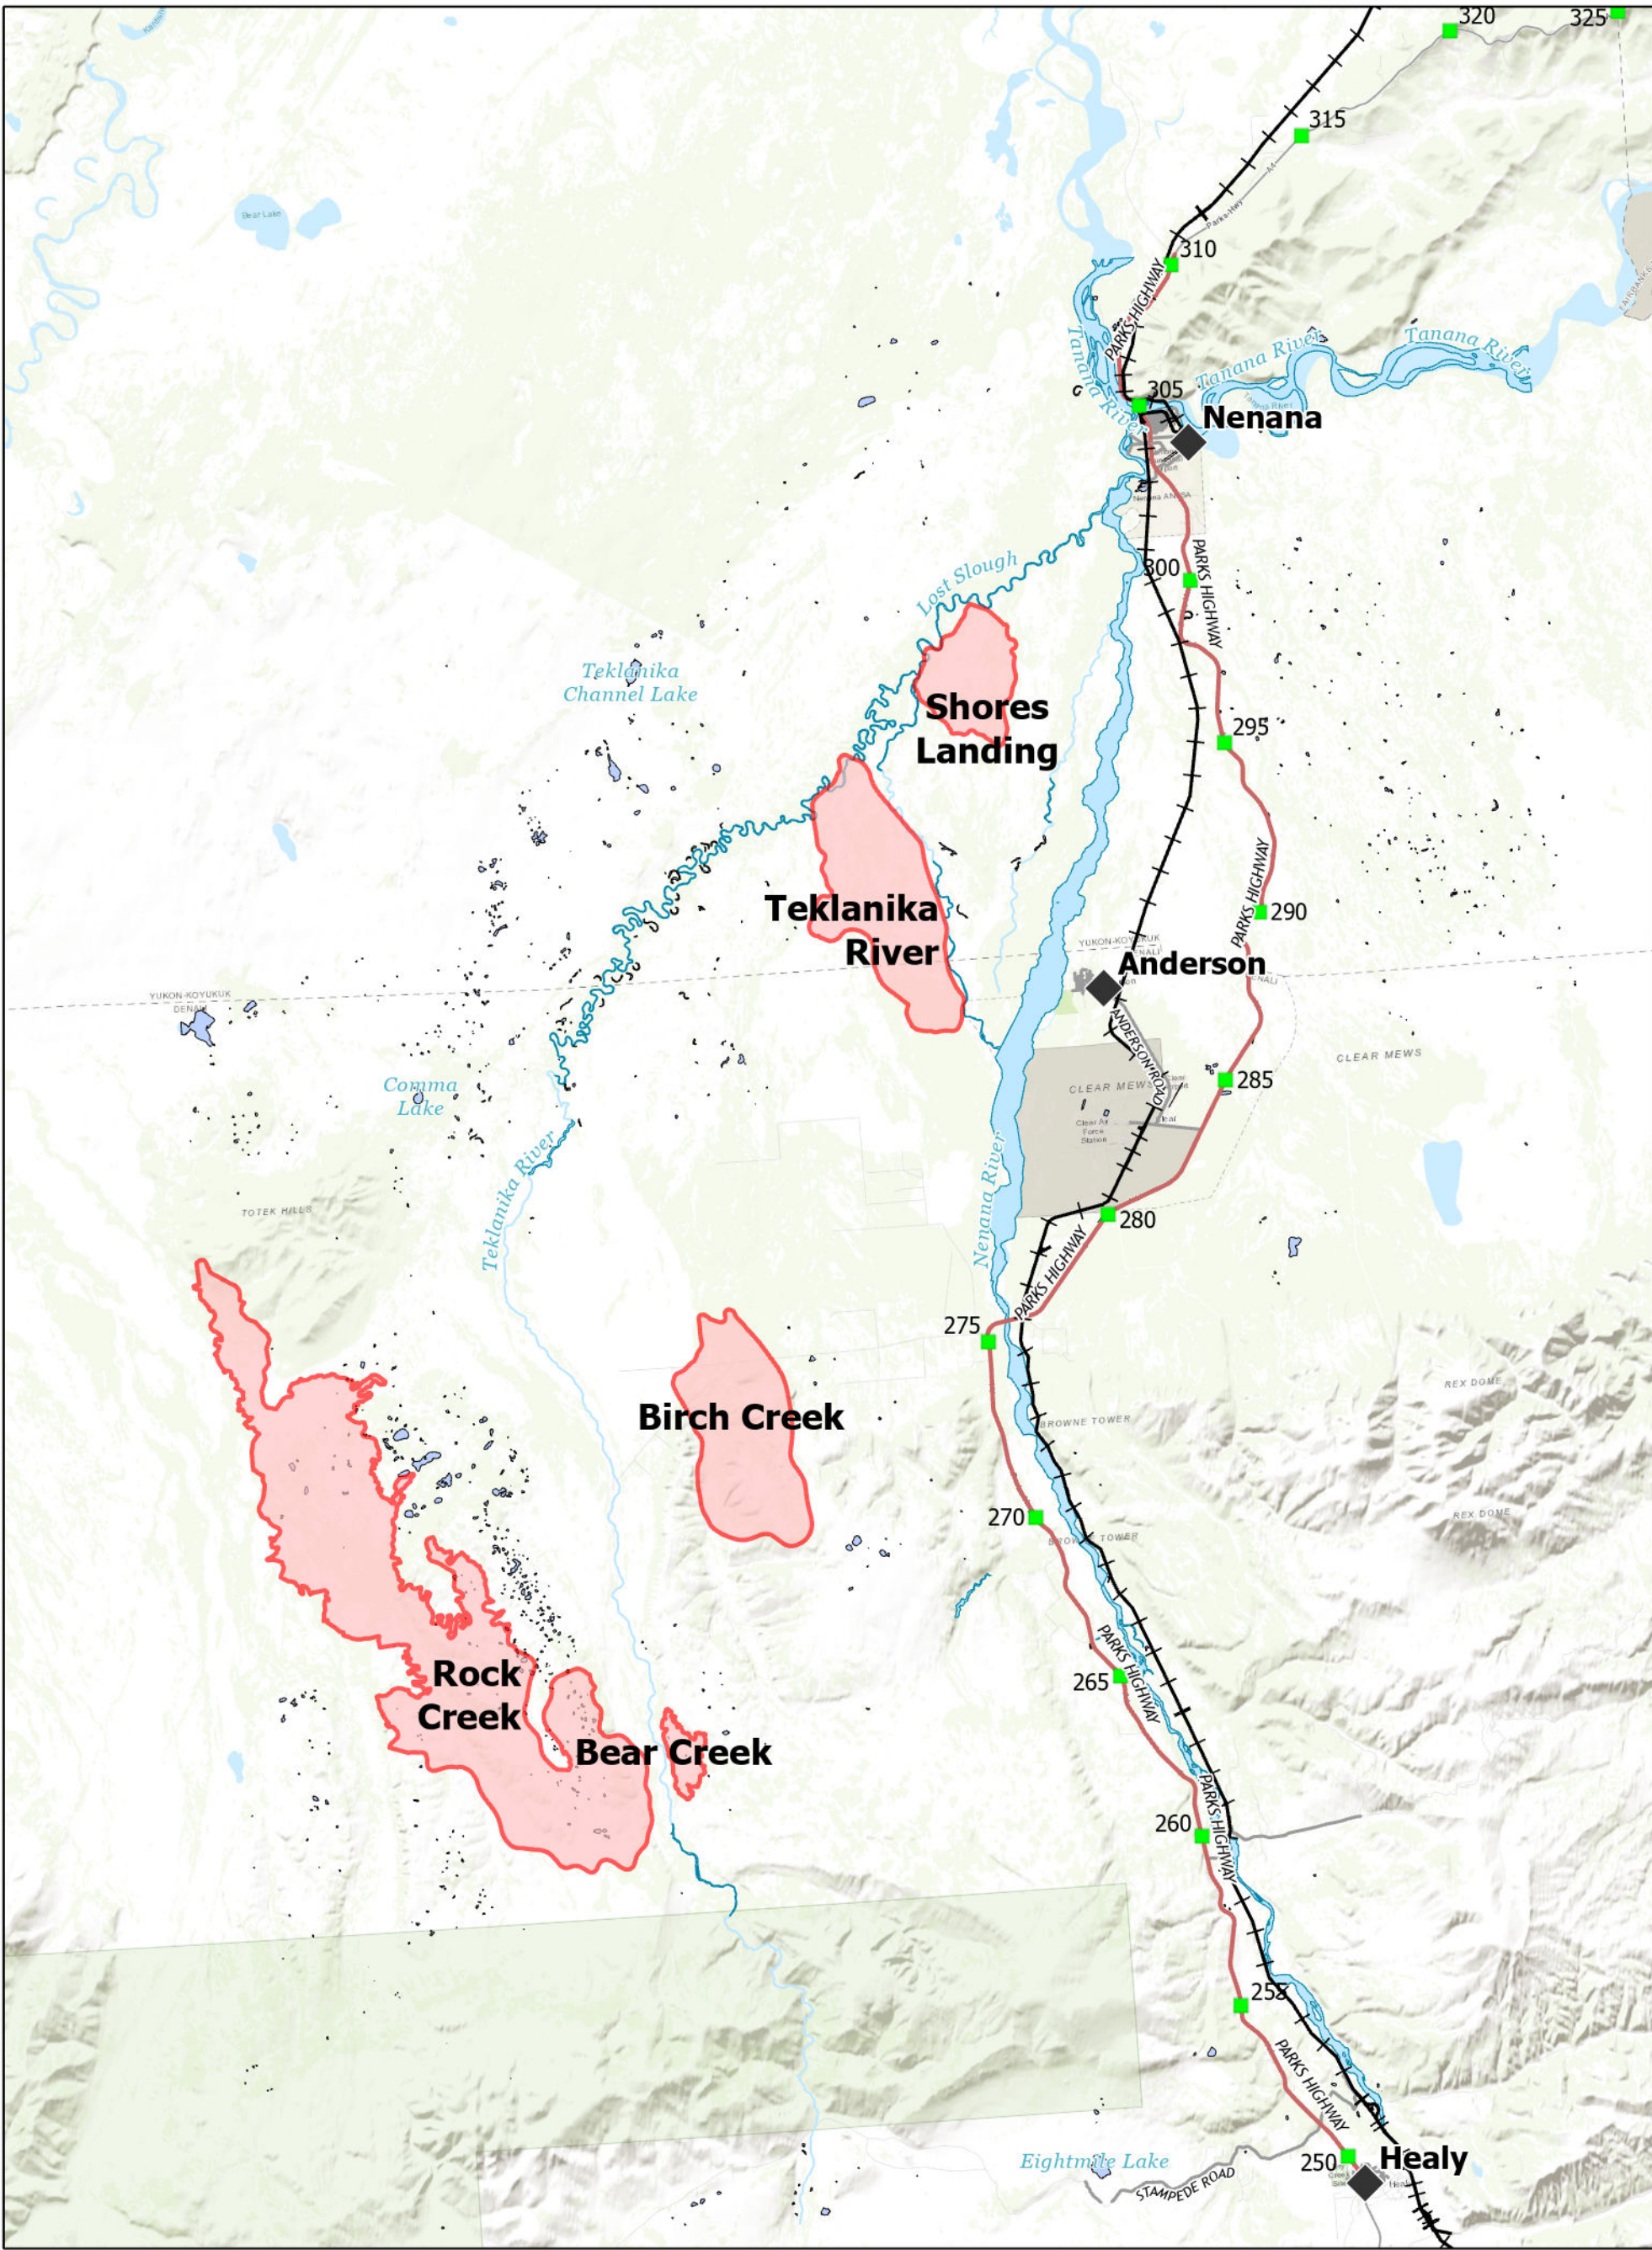

58,933 acres

17 Aug 2023

AKFAS311899

Public Information

Miles

Area as of 14 Aug 2023,

-  Fire Perimeters
-  Parks Highway
-  Local Road
-  Milepost
-  Alaska RailRoad
-  Communities