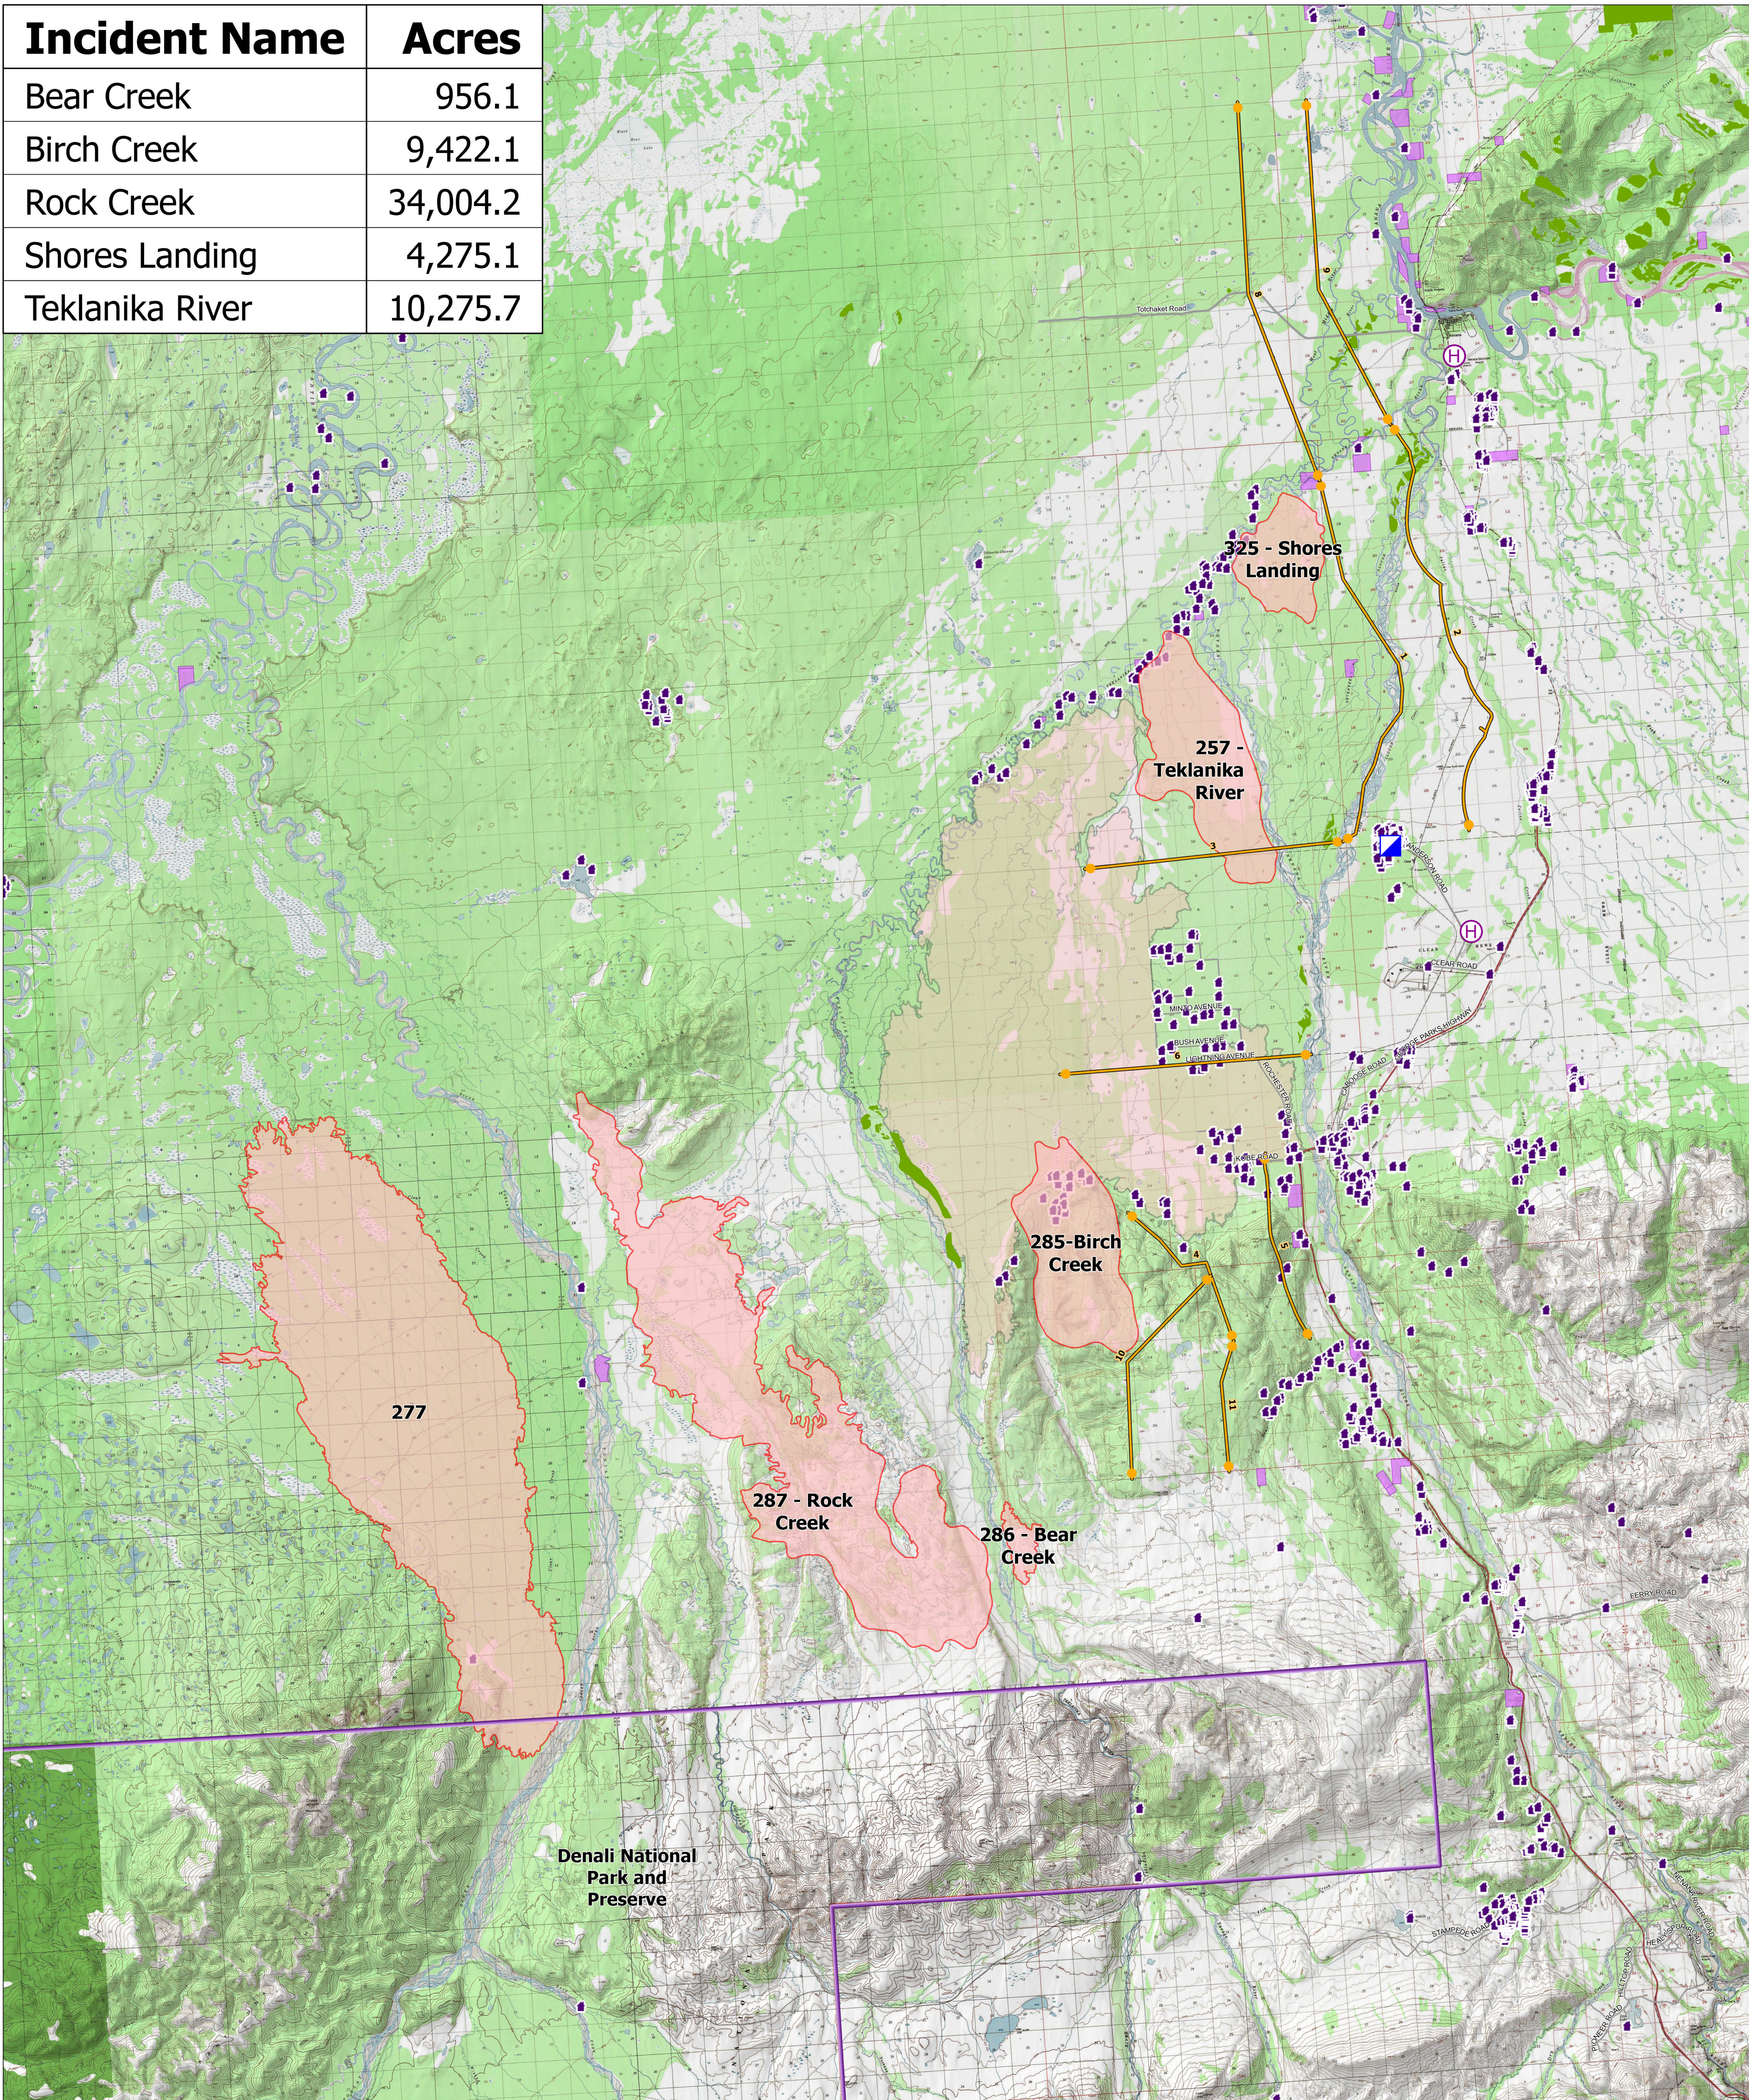

Complex

Anderson Complex

Operations AKFAS311899 18 Aug 2023 58,933 acres

Incident Name	Acres
Bear Creek	956.1
Birch Creek	9,422.1
Rock Creek	34,004.2
Shores Landing	4,275.1
Teklanika River	10,275.7

0 1 2 3 4
Miles
Area as of 14 Aug 2023, 1606

- Wildfire Perimeter
- Clear Fire
- Management Action Point
- Helibase
- Incident Command Post
- Structure
- Native Allotments
- Timber Sale Areas
- Denali National Park