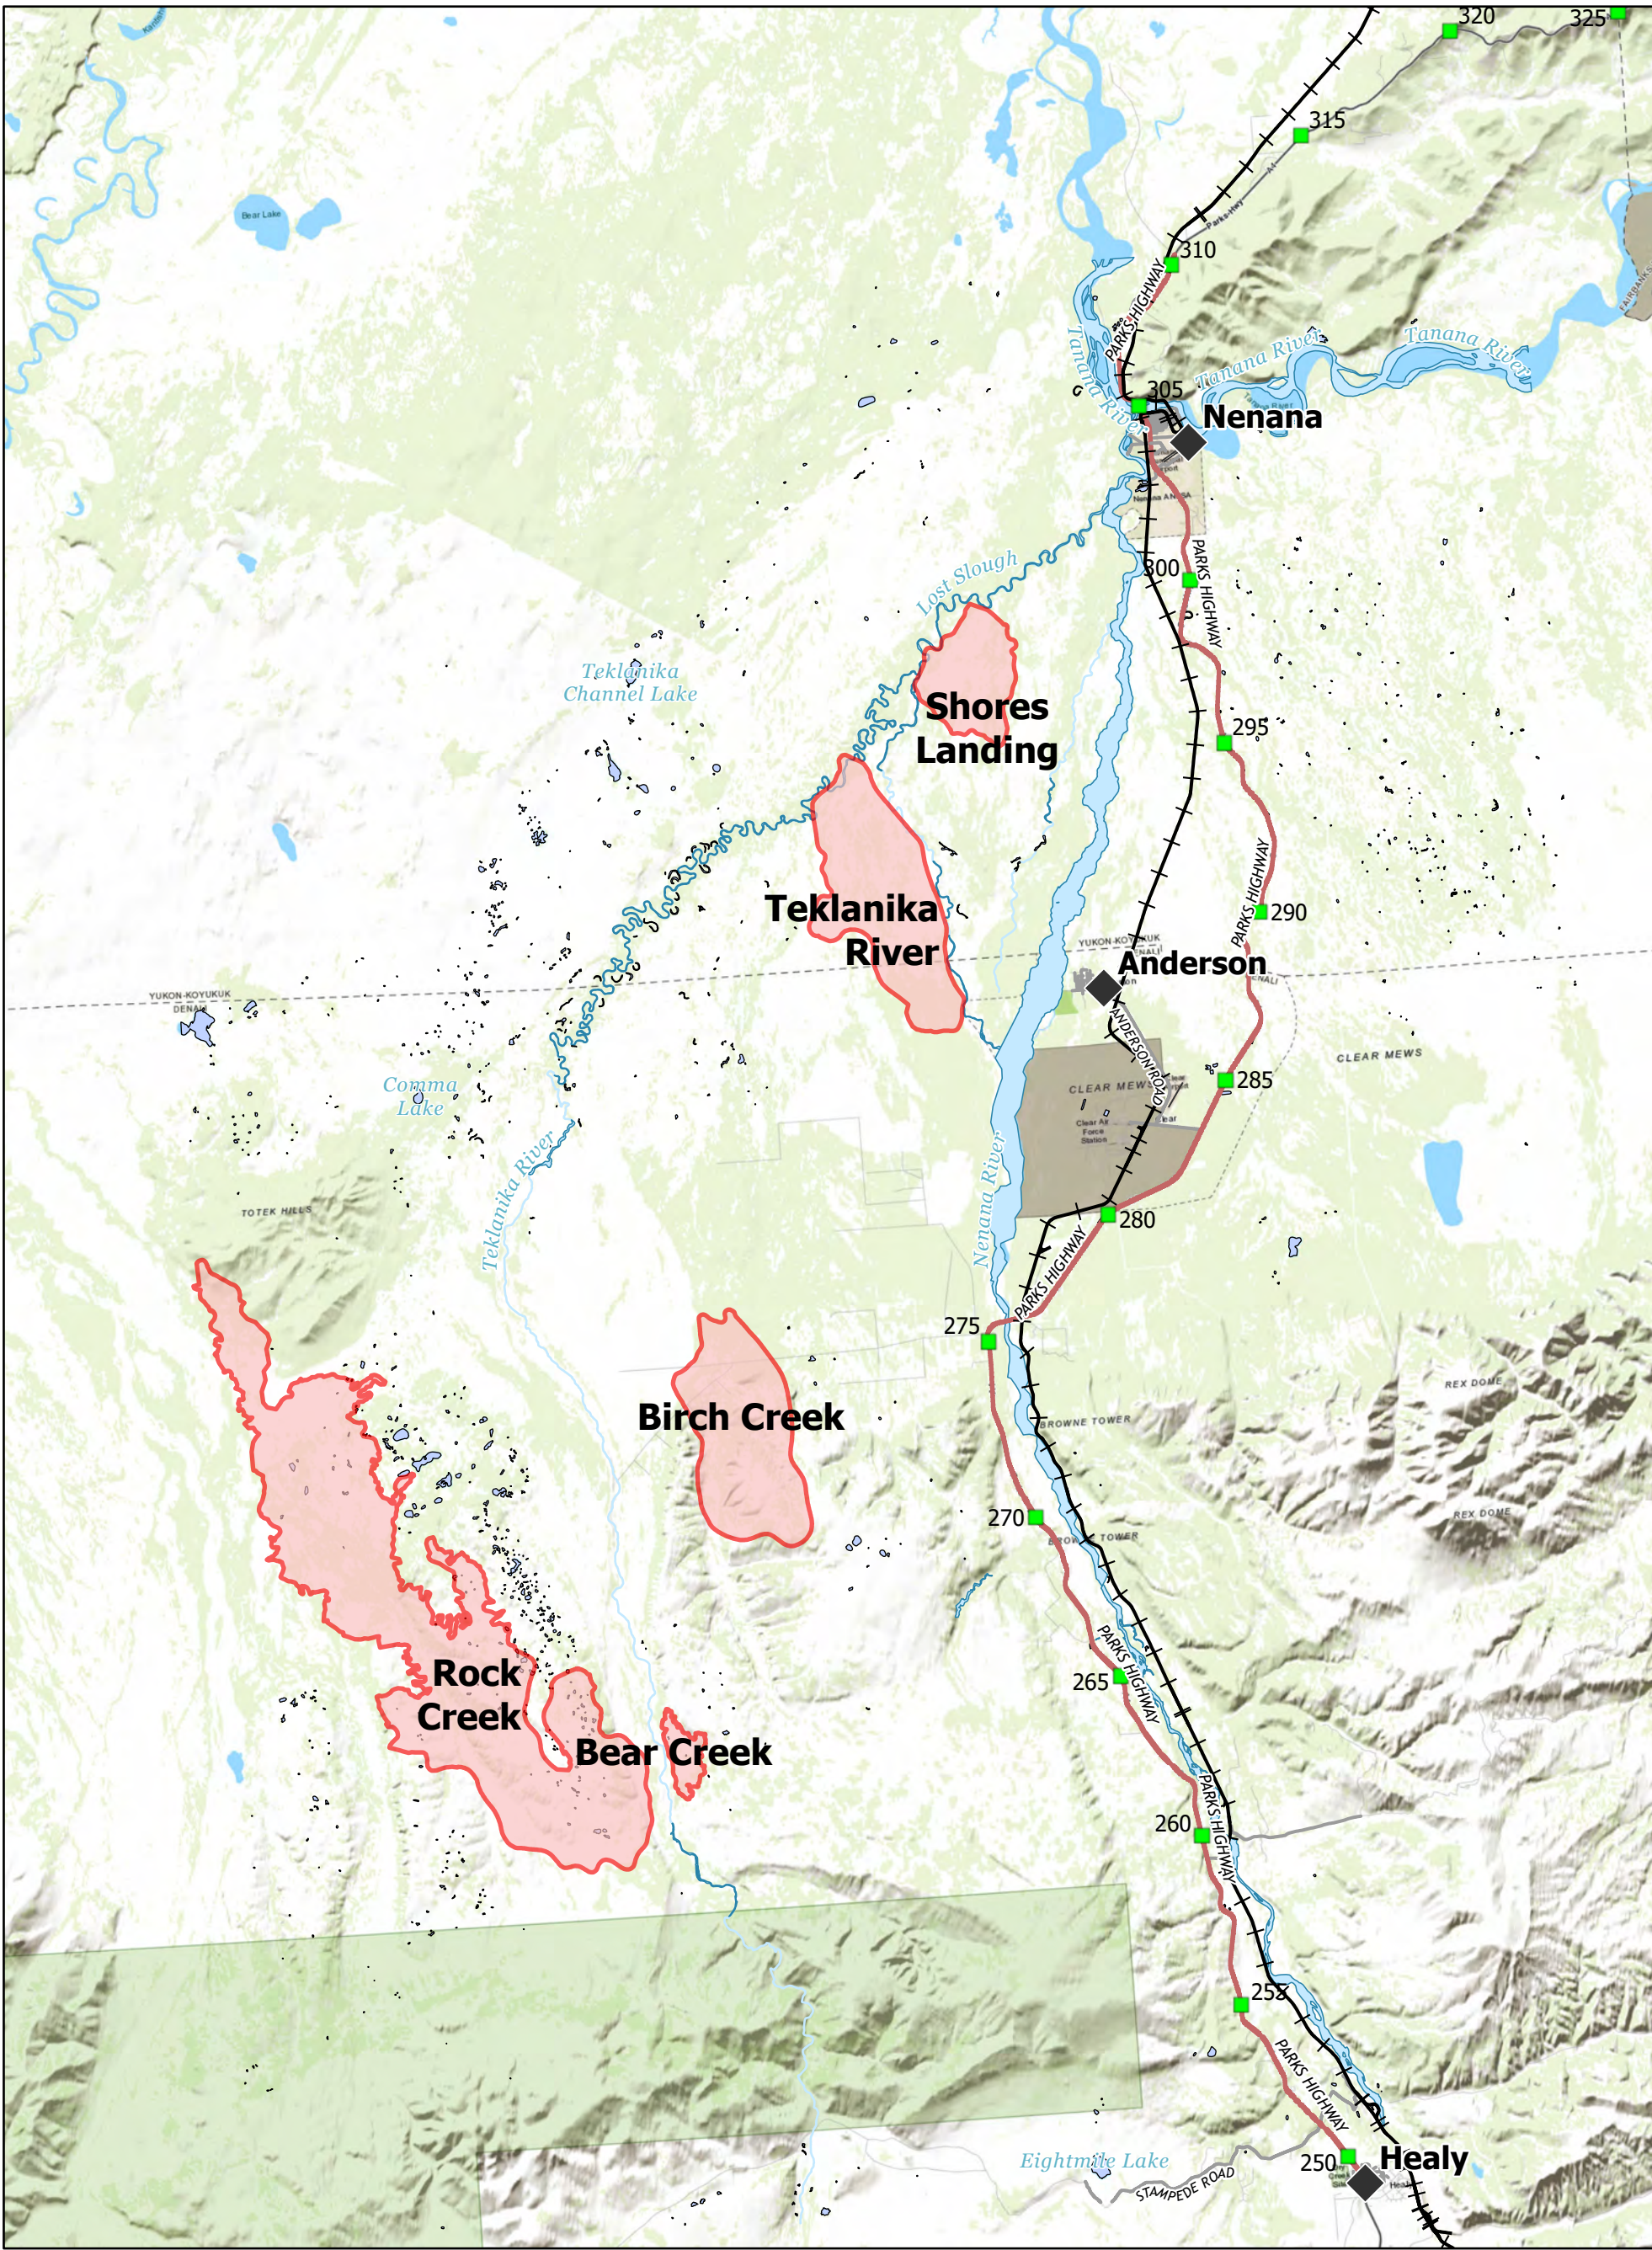

58,933 acres

18 Aug 2023

AKFAS311899

Public Information

Miles
Area as of 14 Aug 2023,

- Fire Perimeters
- Parks Highway
- Local Road
- Milepost
- Alaska RailRoad
- Communities