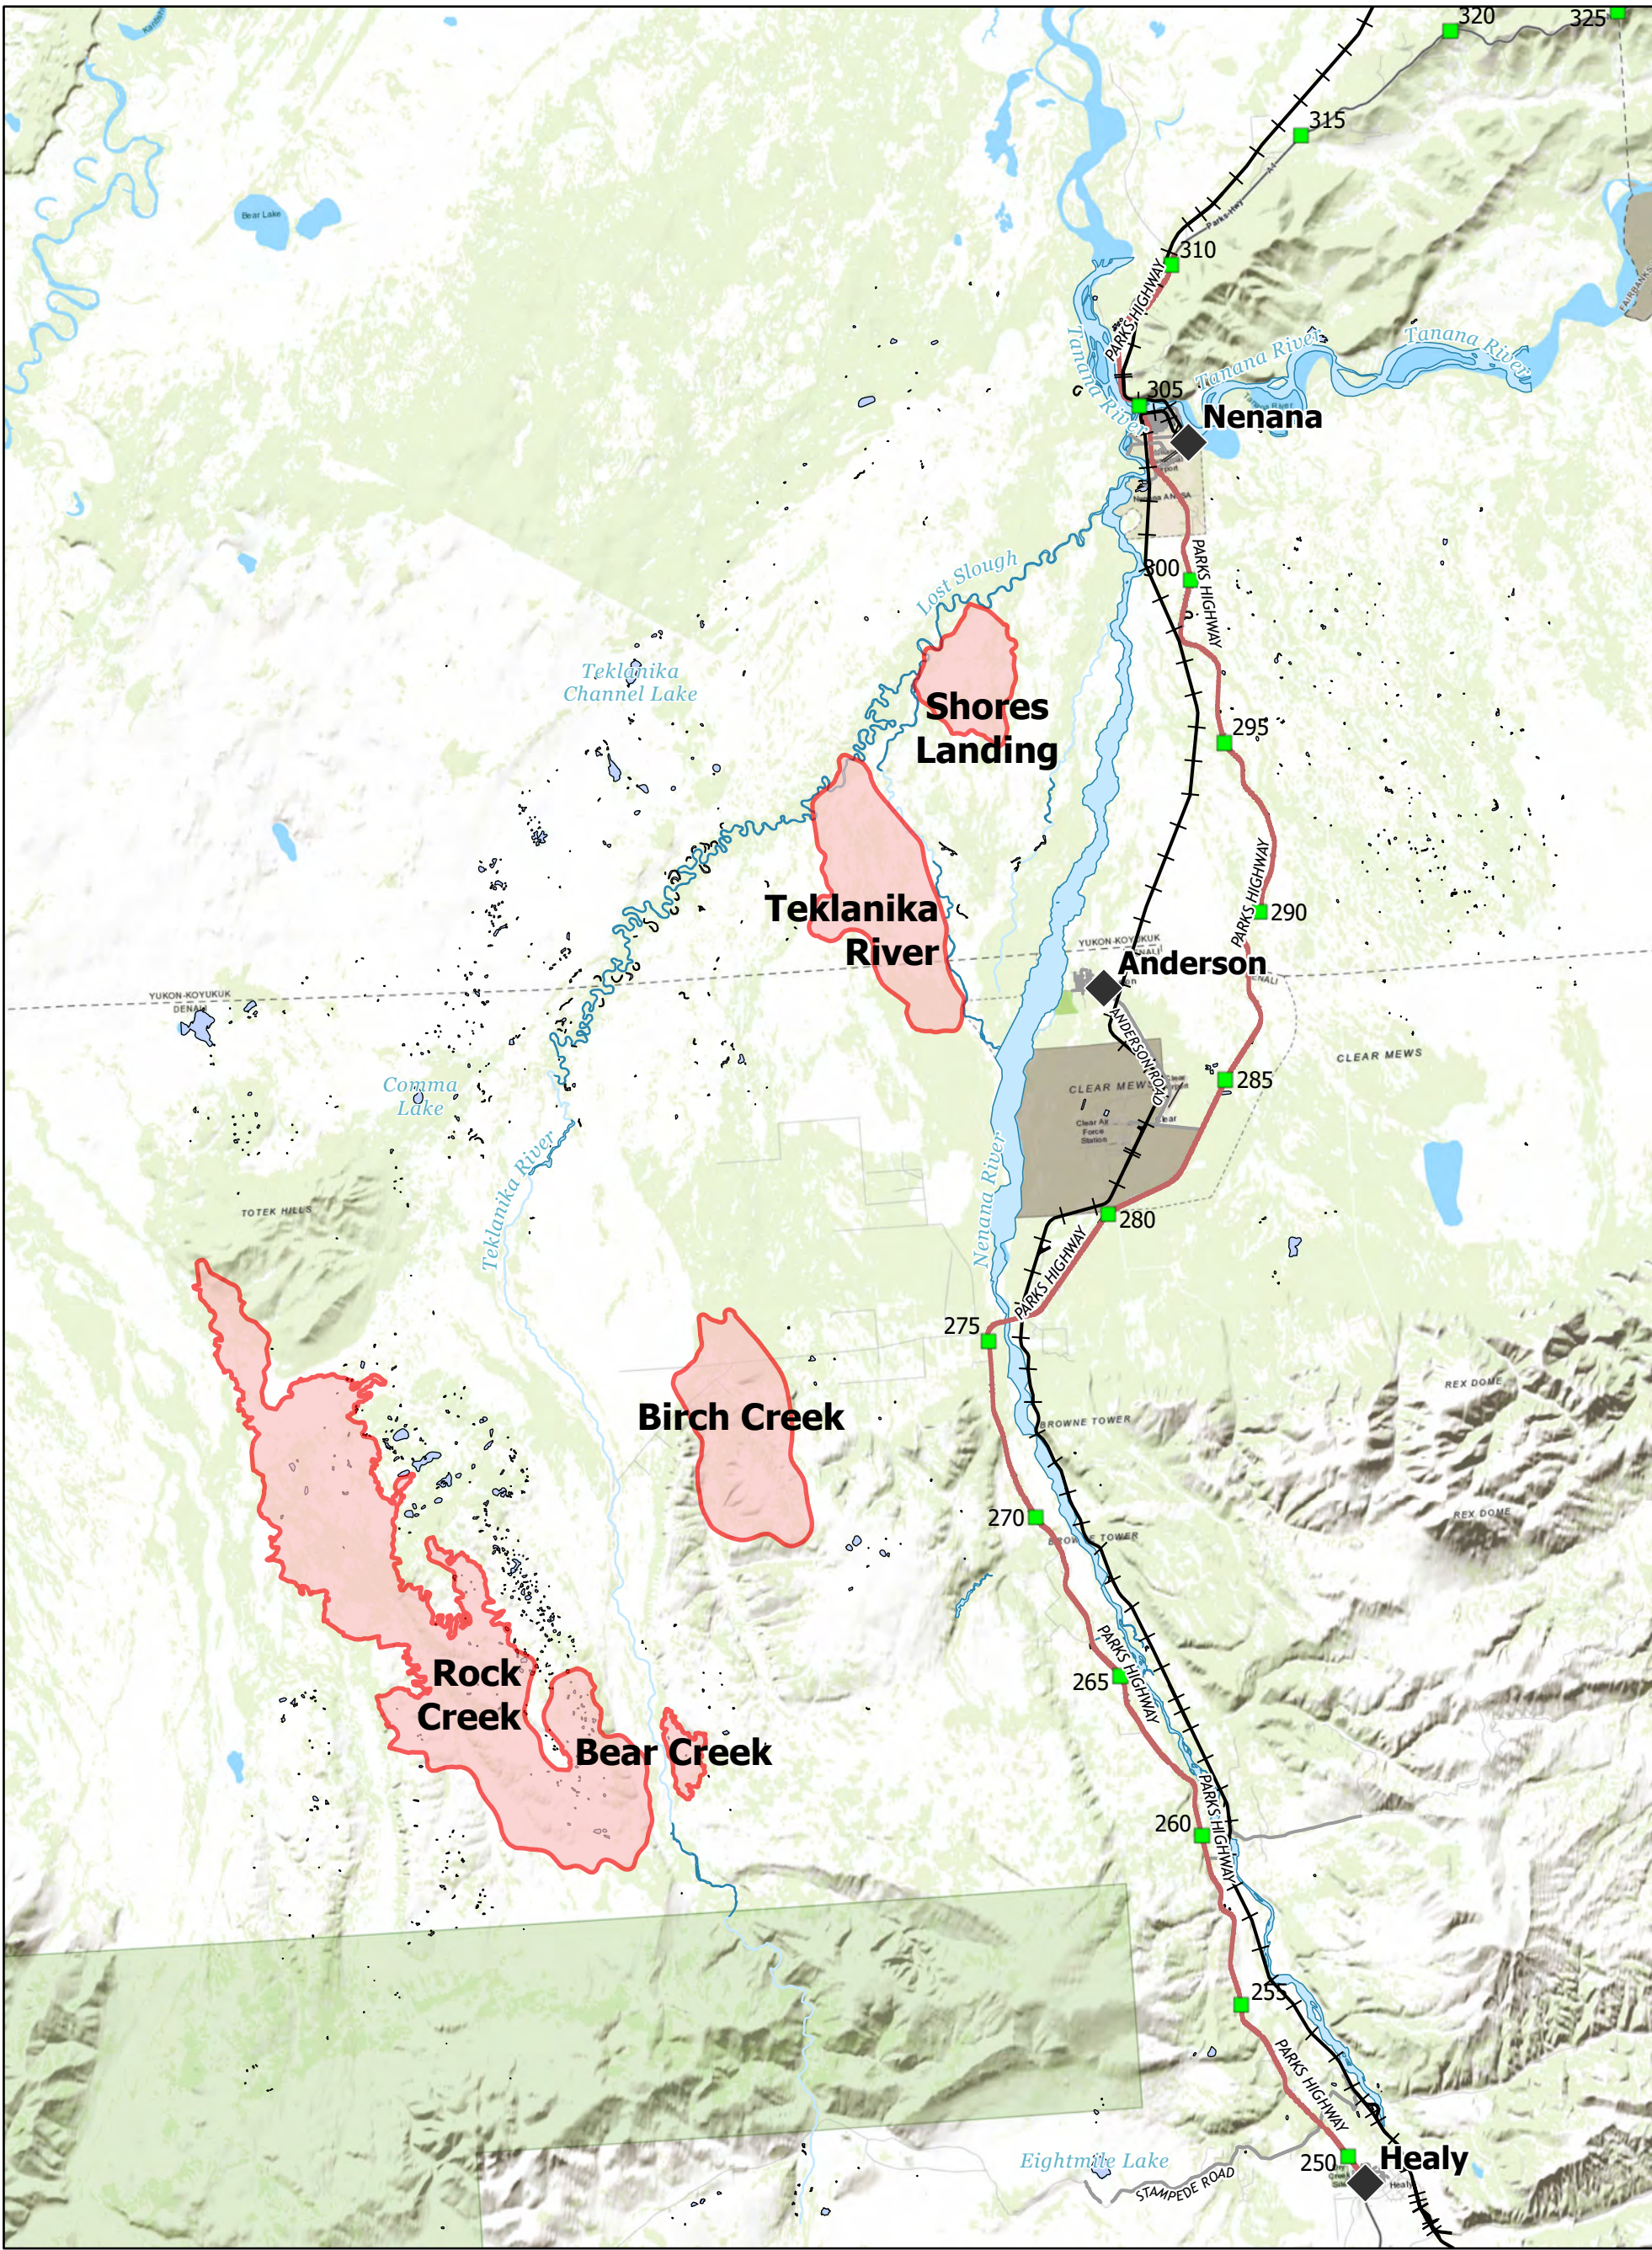

58,933 acres

19 Aug 2023

AKFAS311899

Public Information

Miles  
Area as of 14 Aug 2023,

- Fire Perimeters
- Parks Highway
- Local Road
- Milepost
- Alaska RailRoad
- Communities