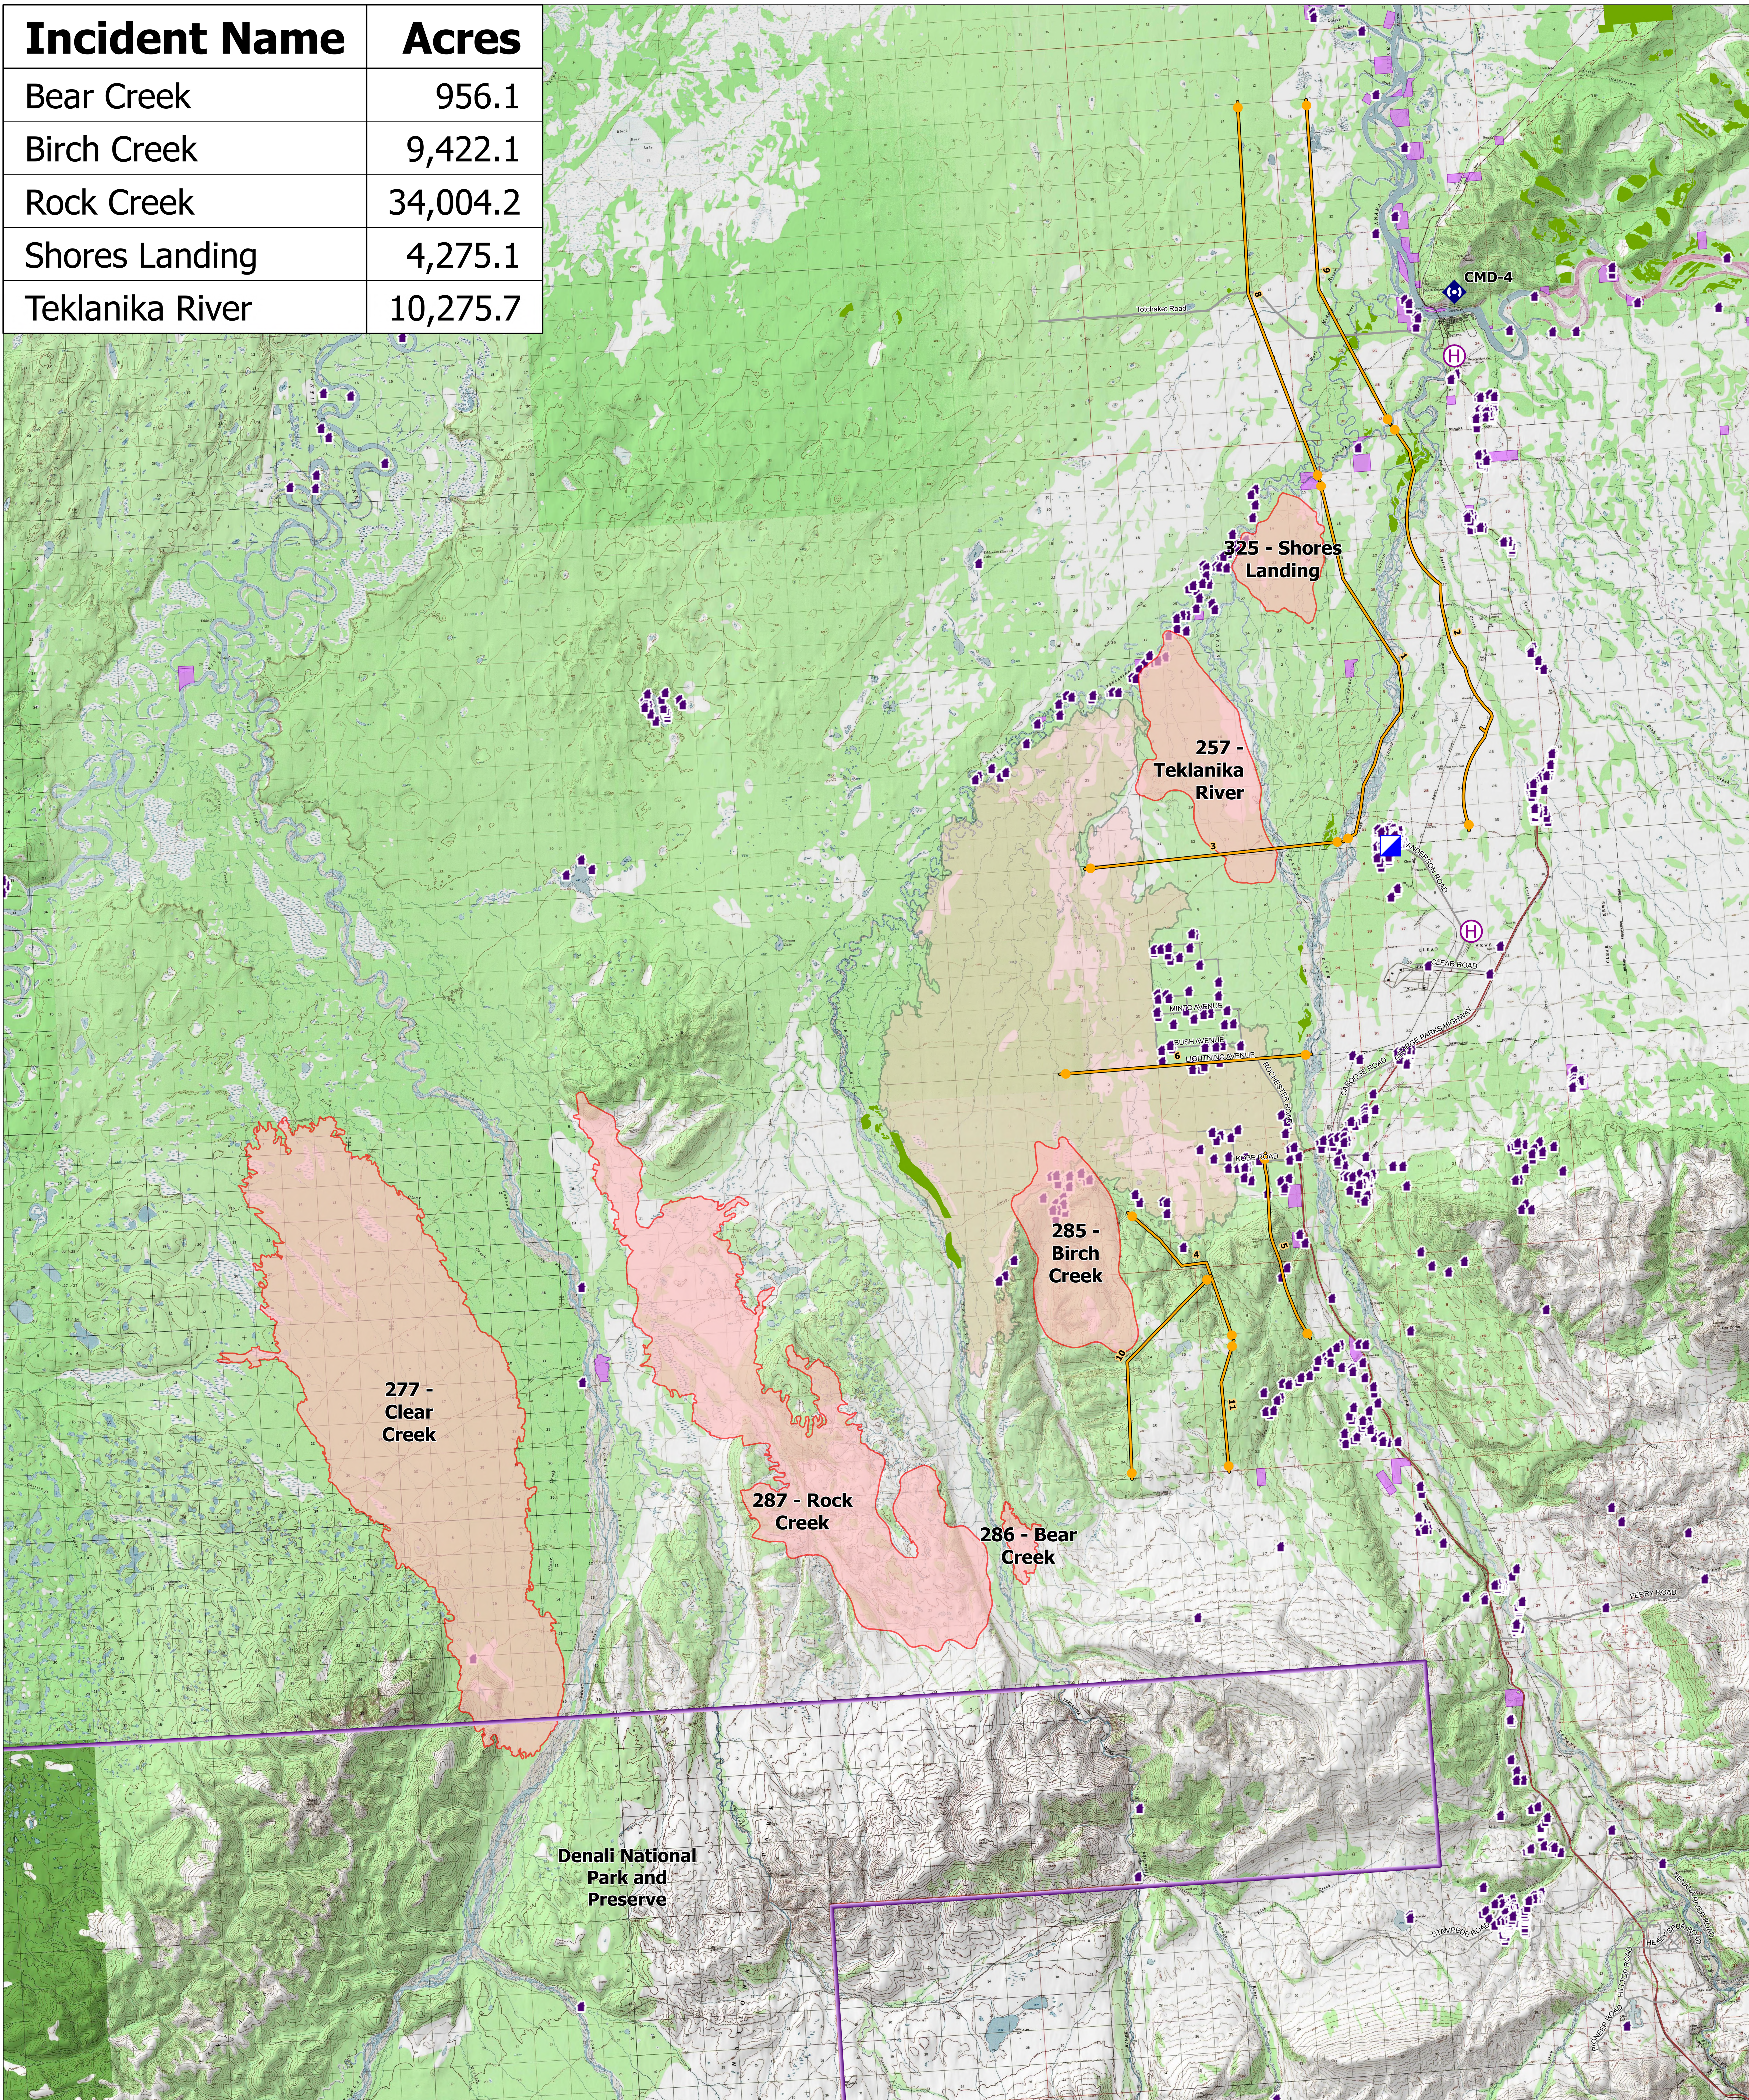

# Complex

# Anderson Complex

Operations AKFAS311899 20-26 Aug 2023 58,933 acres

Incident Name	Acres
Bear Creek	956.1
Birch Creek	9,422.1
Rock Creek	34,004.2
Shores Landing	4,275.1
Teklanika River	10,275.7

0 1 2 3 4  
Miles  
Area as of 14 Aug 2023, 1606

- Wildfire Perimeter
- Clear Fire
- Management Action Point
- Incident Command Post
- Repeater
- Timber Sale Areas
- Denali National Park
- Structure
- Helibase
- Native Allotments