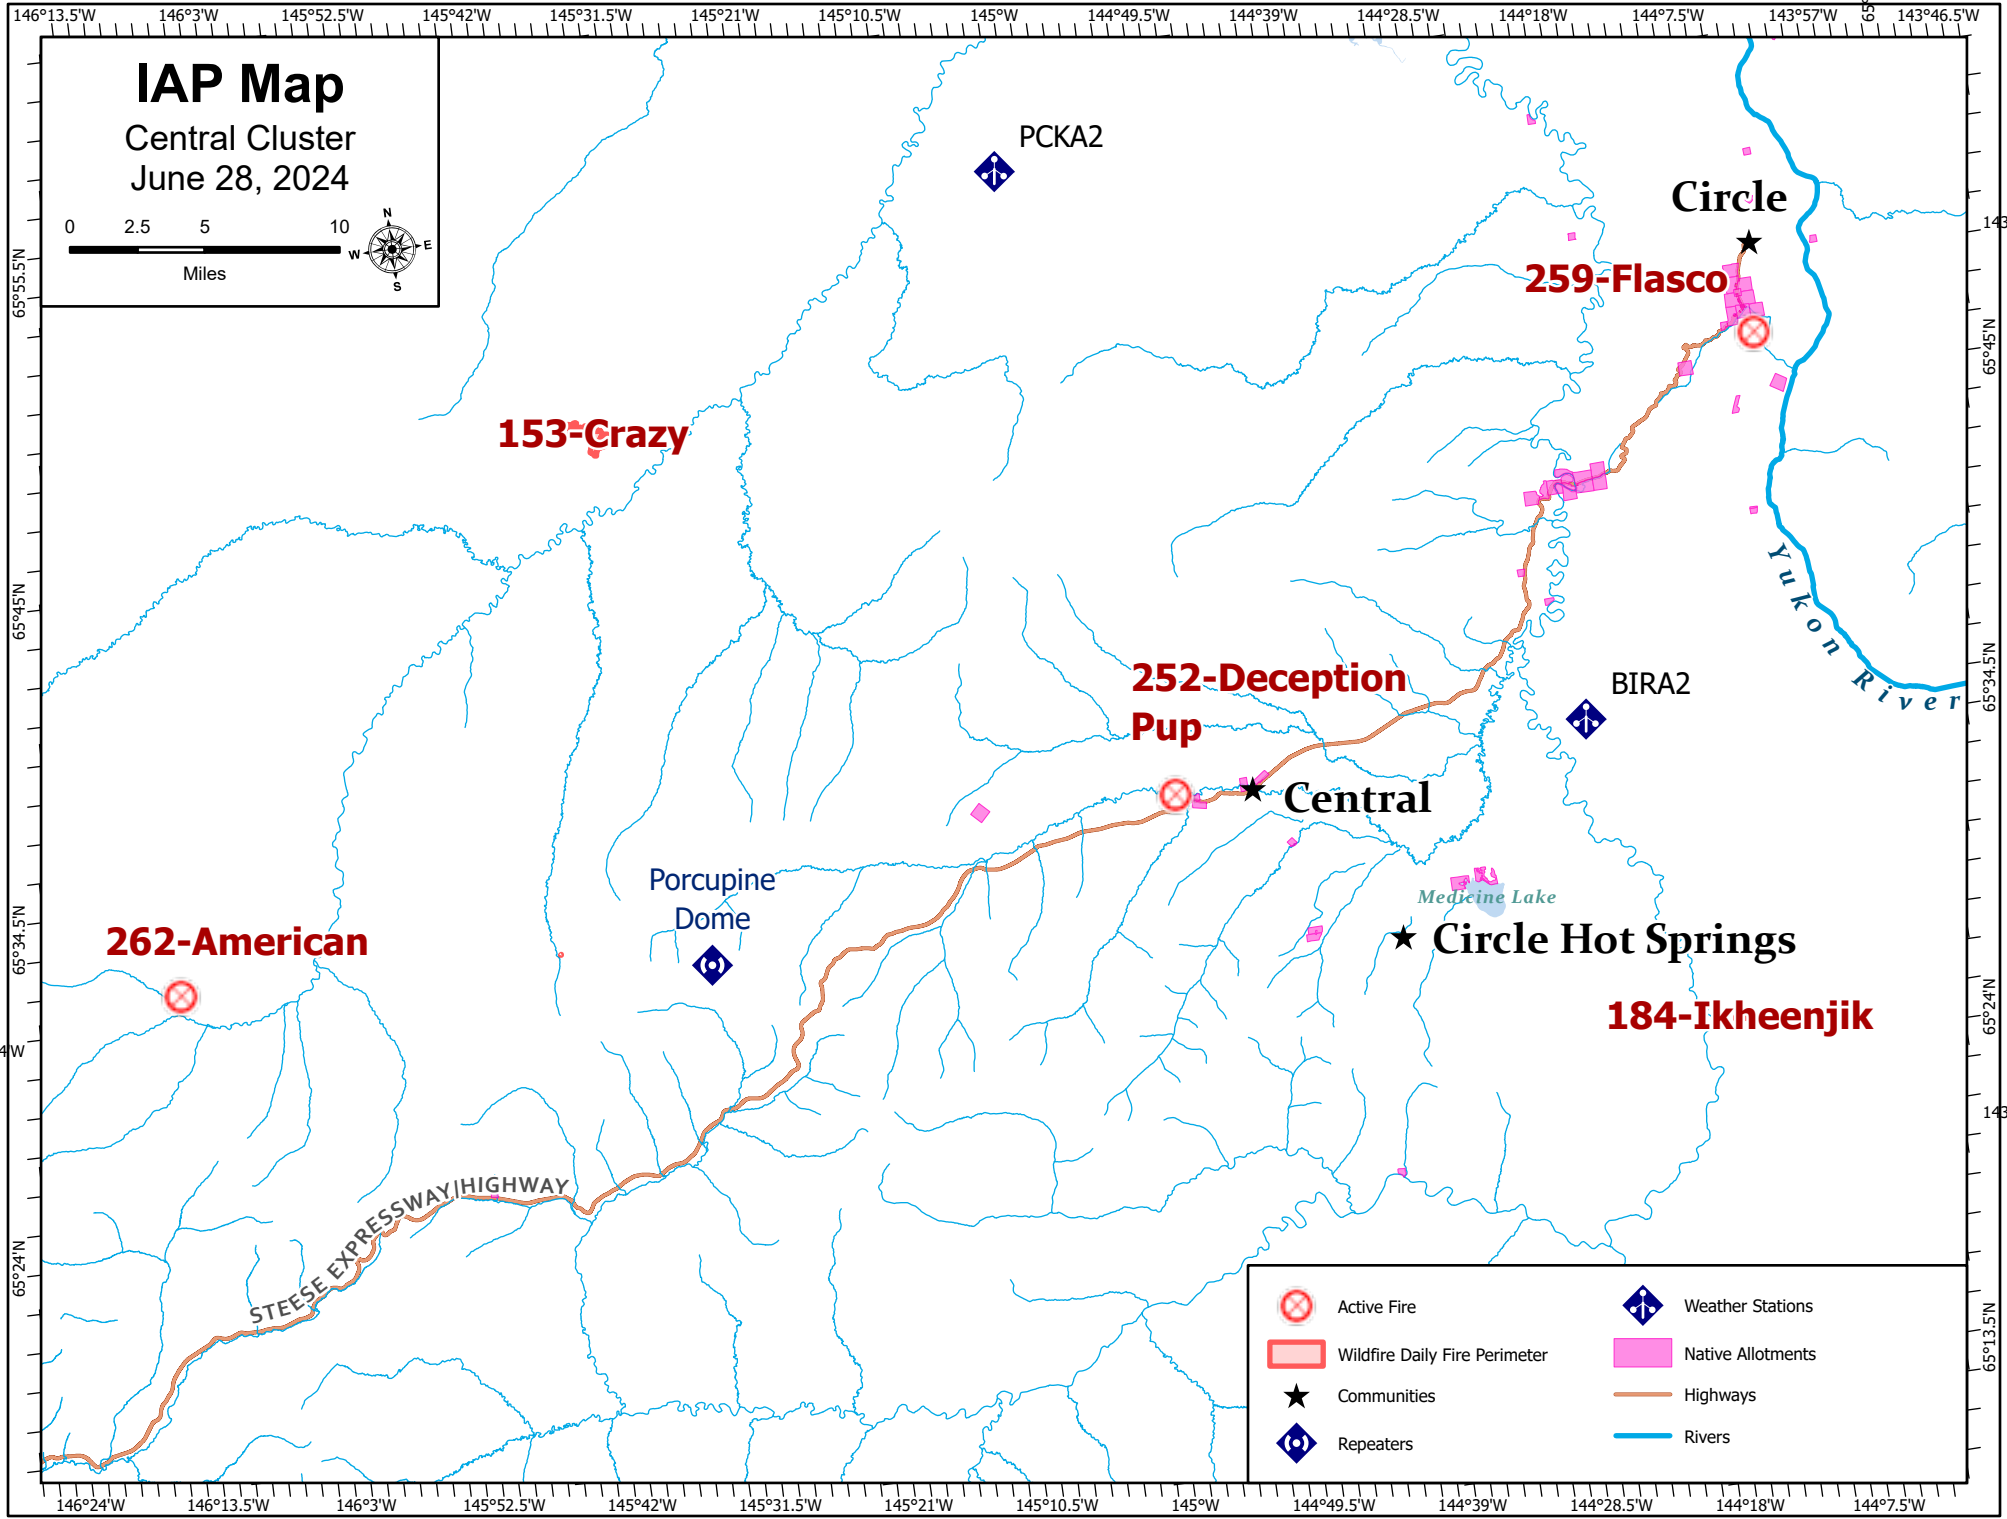

IAP Map

Central Cluster
June 28, 2024

- Active Fire
- Wildfire Daily Fire Perimeter
- Communities
- Repeaters
- Weather Stations
- Native Allotments
- Highways
- Rivers