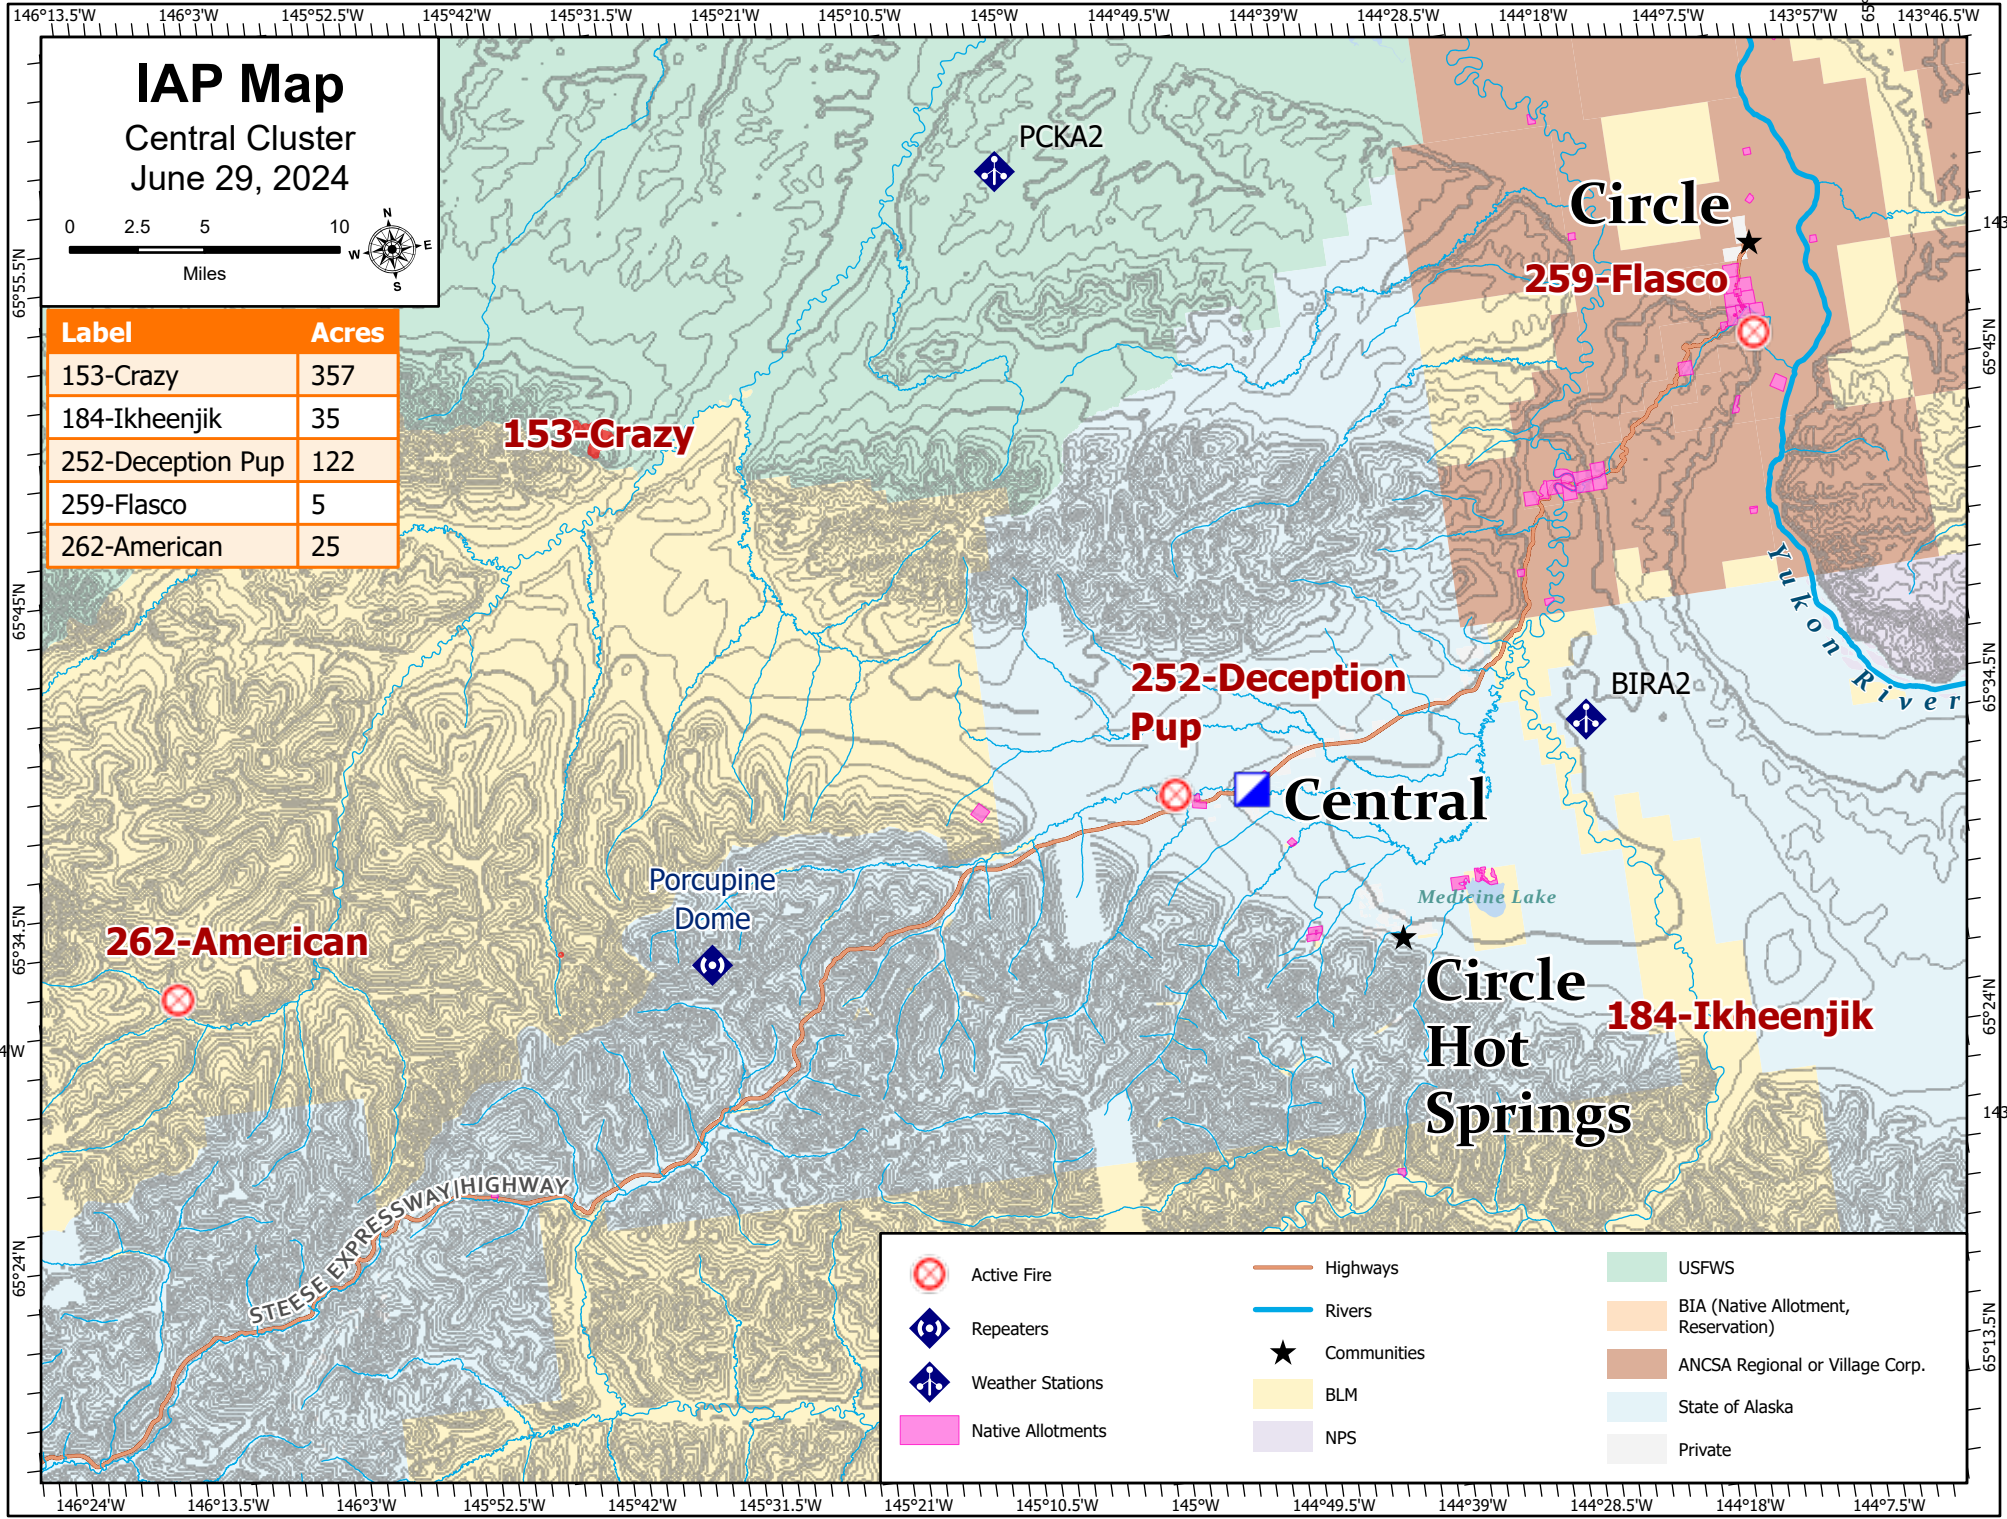

# IAP Map

Central Cluster  
June 29, 2024

Label	Acres
153-Crazy	357
184-Ikheenjik	35
252-Deception Pup	122
259-Flasco	5
262-American	25

	Active Fire		Highways		USFWS
	Repeaters		Rivers		BIA (Native Allotment, Reservation)
	Weather Stations		Communities		ANCSA Regional or Village Corp.
	Native Allotments		BLM		State of Alaska
			NPS		Private