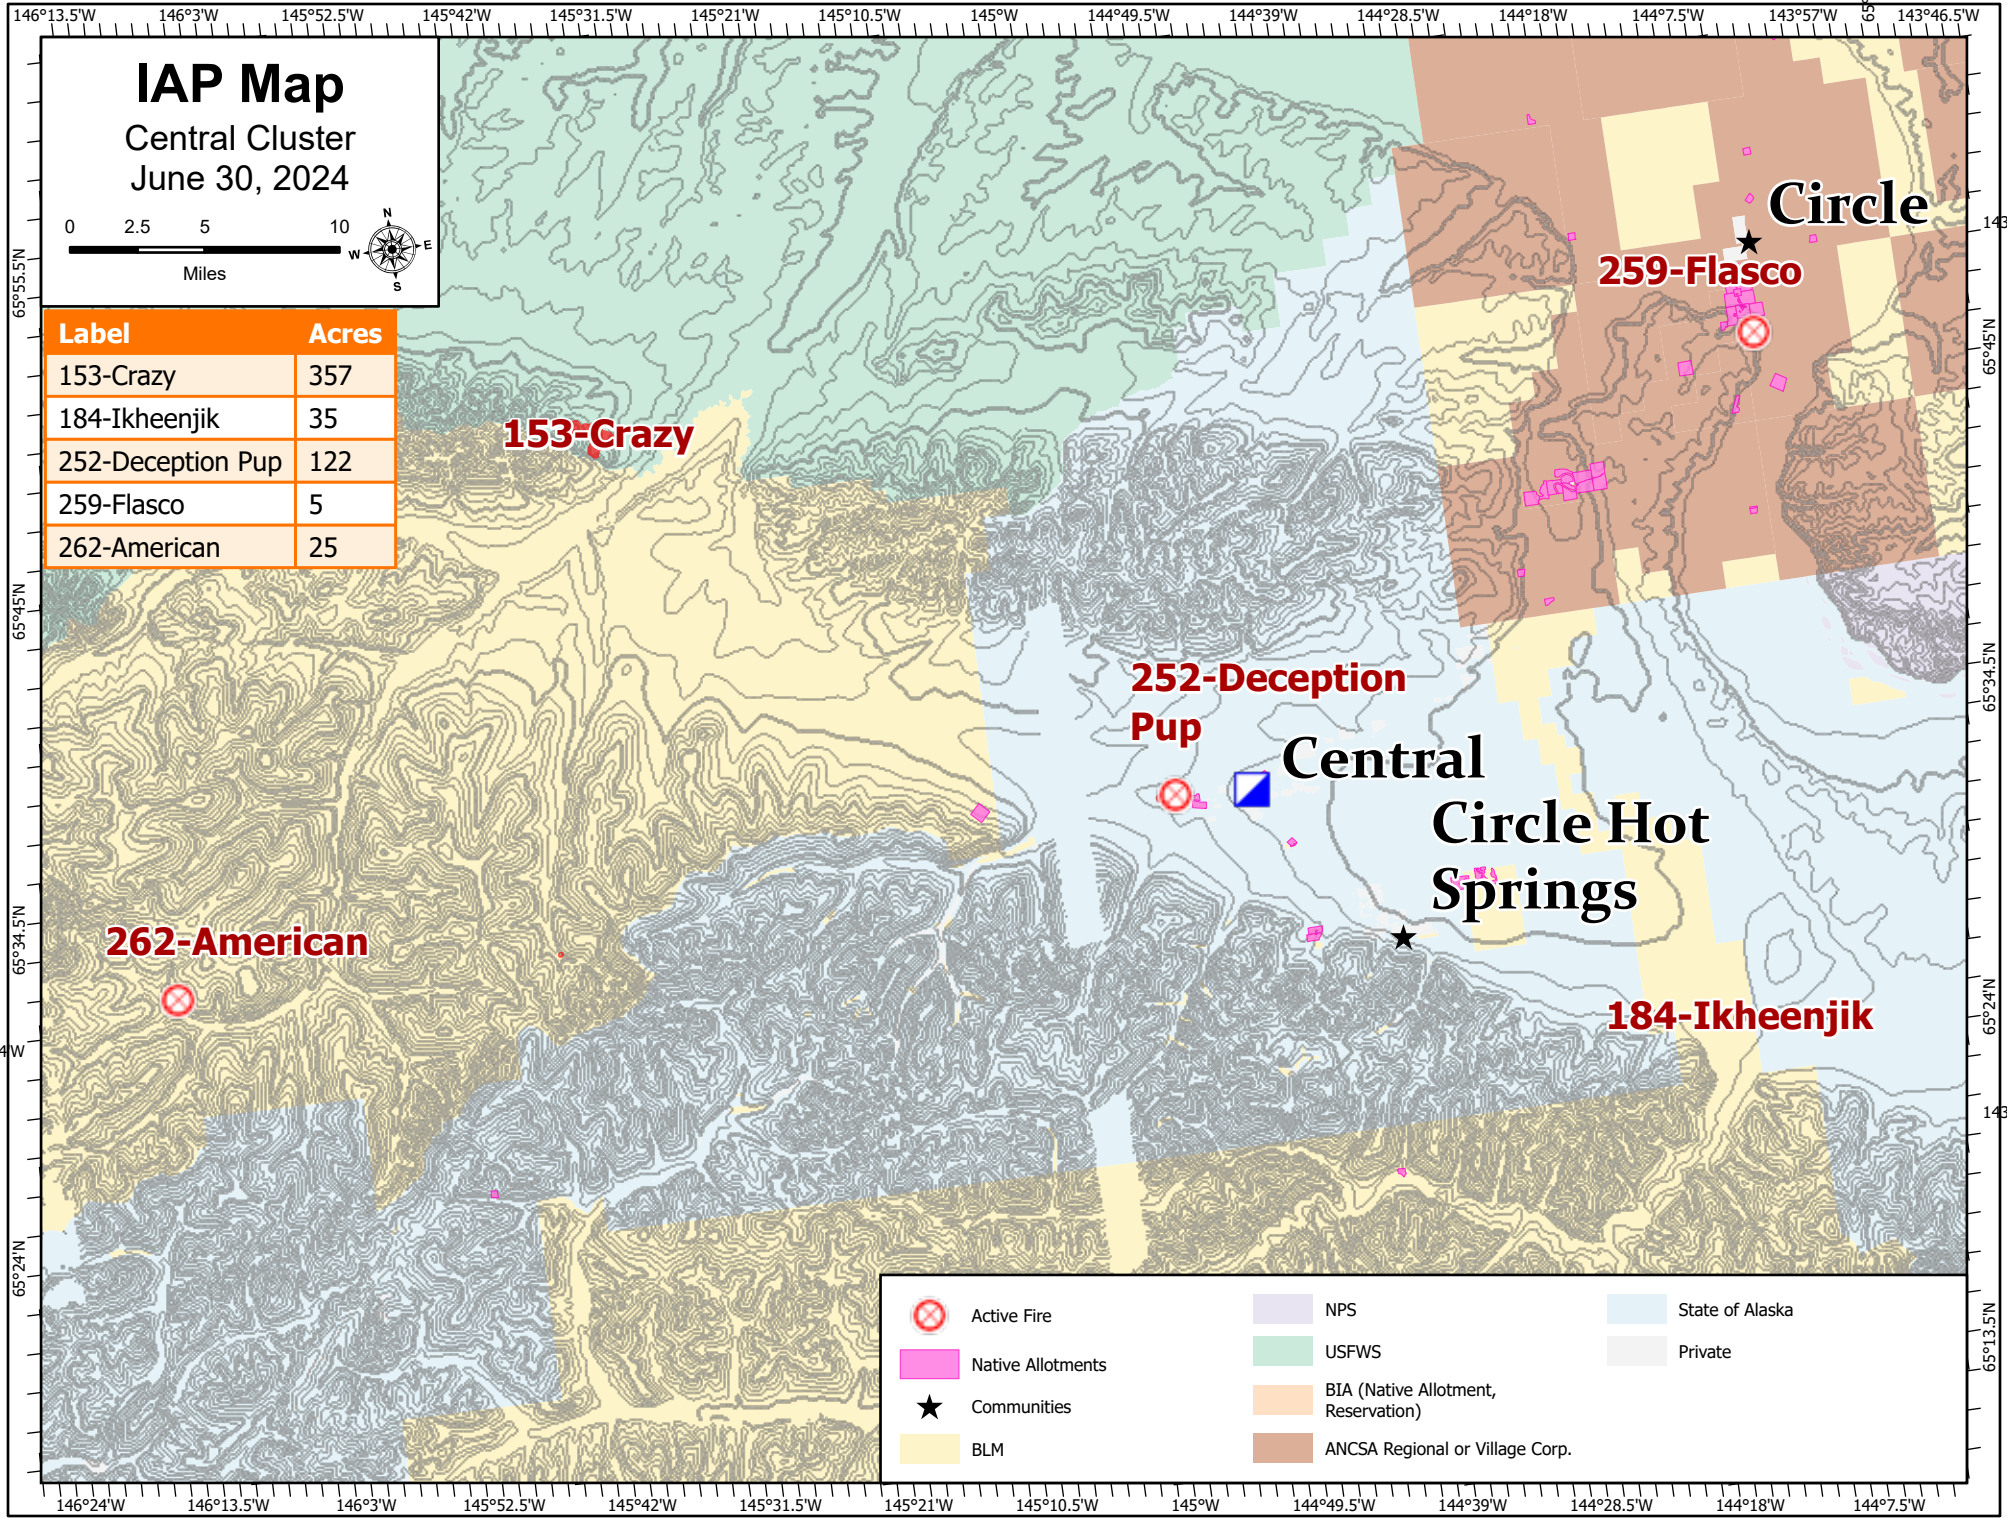

IAP Map

Central Cluster
June 30, 2024

Label	Acres
153-Crazy	357
184-Ikheenjik	35
252-Deception Pup	122
259-Flasco	5
262-American	25

	Active Fire		NPS		State of Alaska
	Native Allotments		USFWS		Private
	Communities		BIA (Native Allotment, Reservation)		
	BLM		ANCSA Regional or Village Corp.		