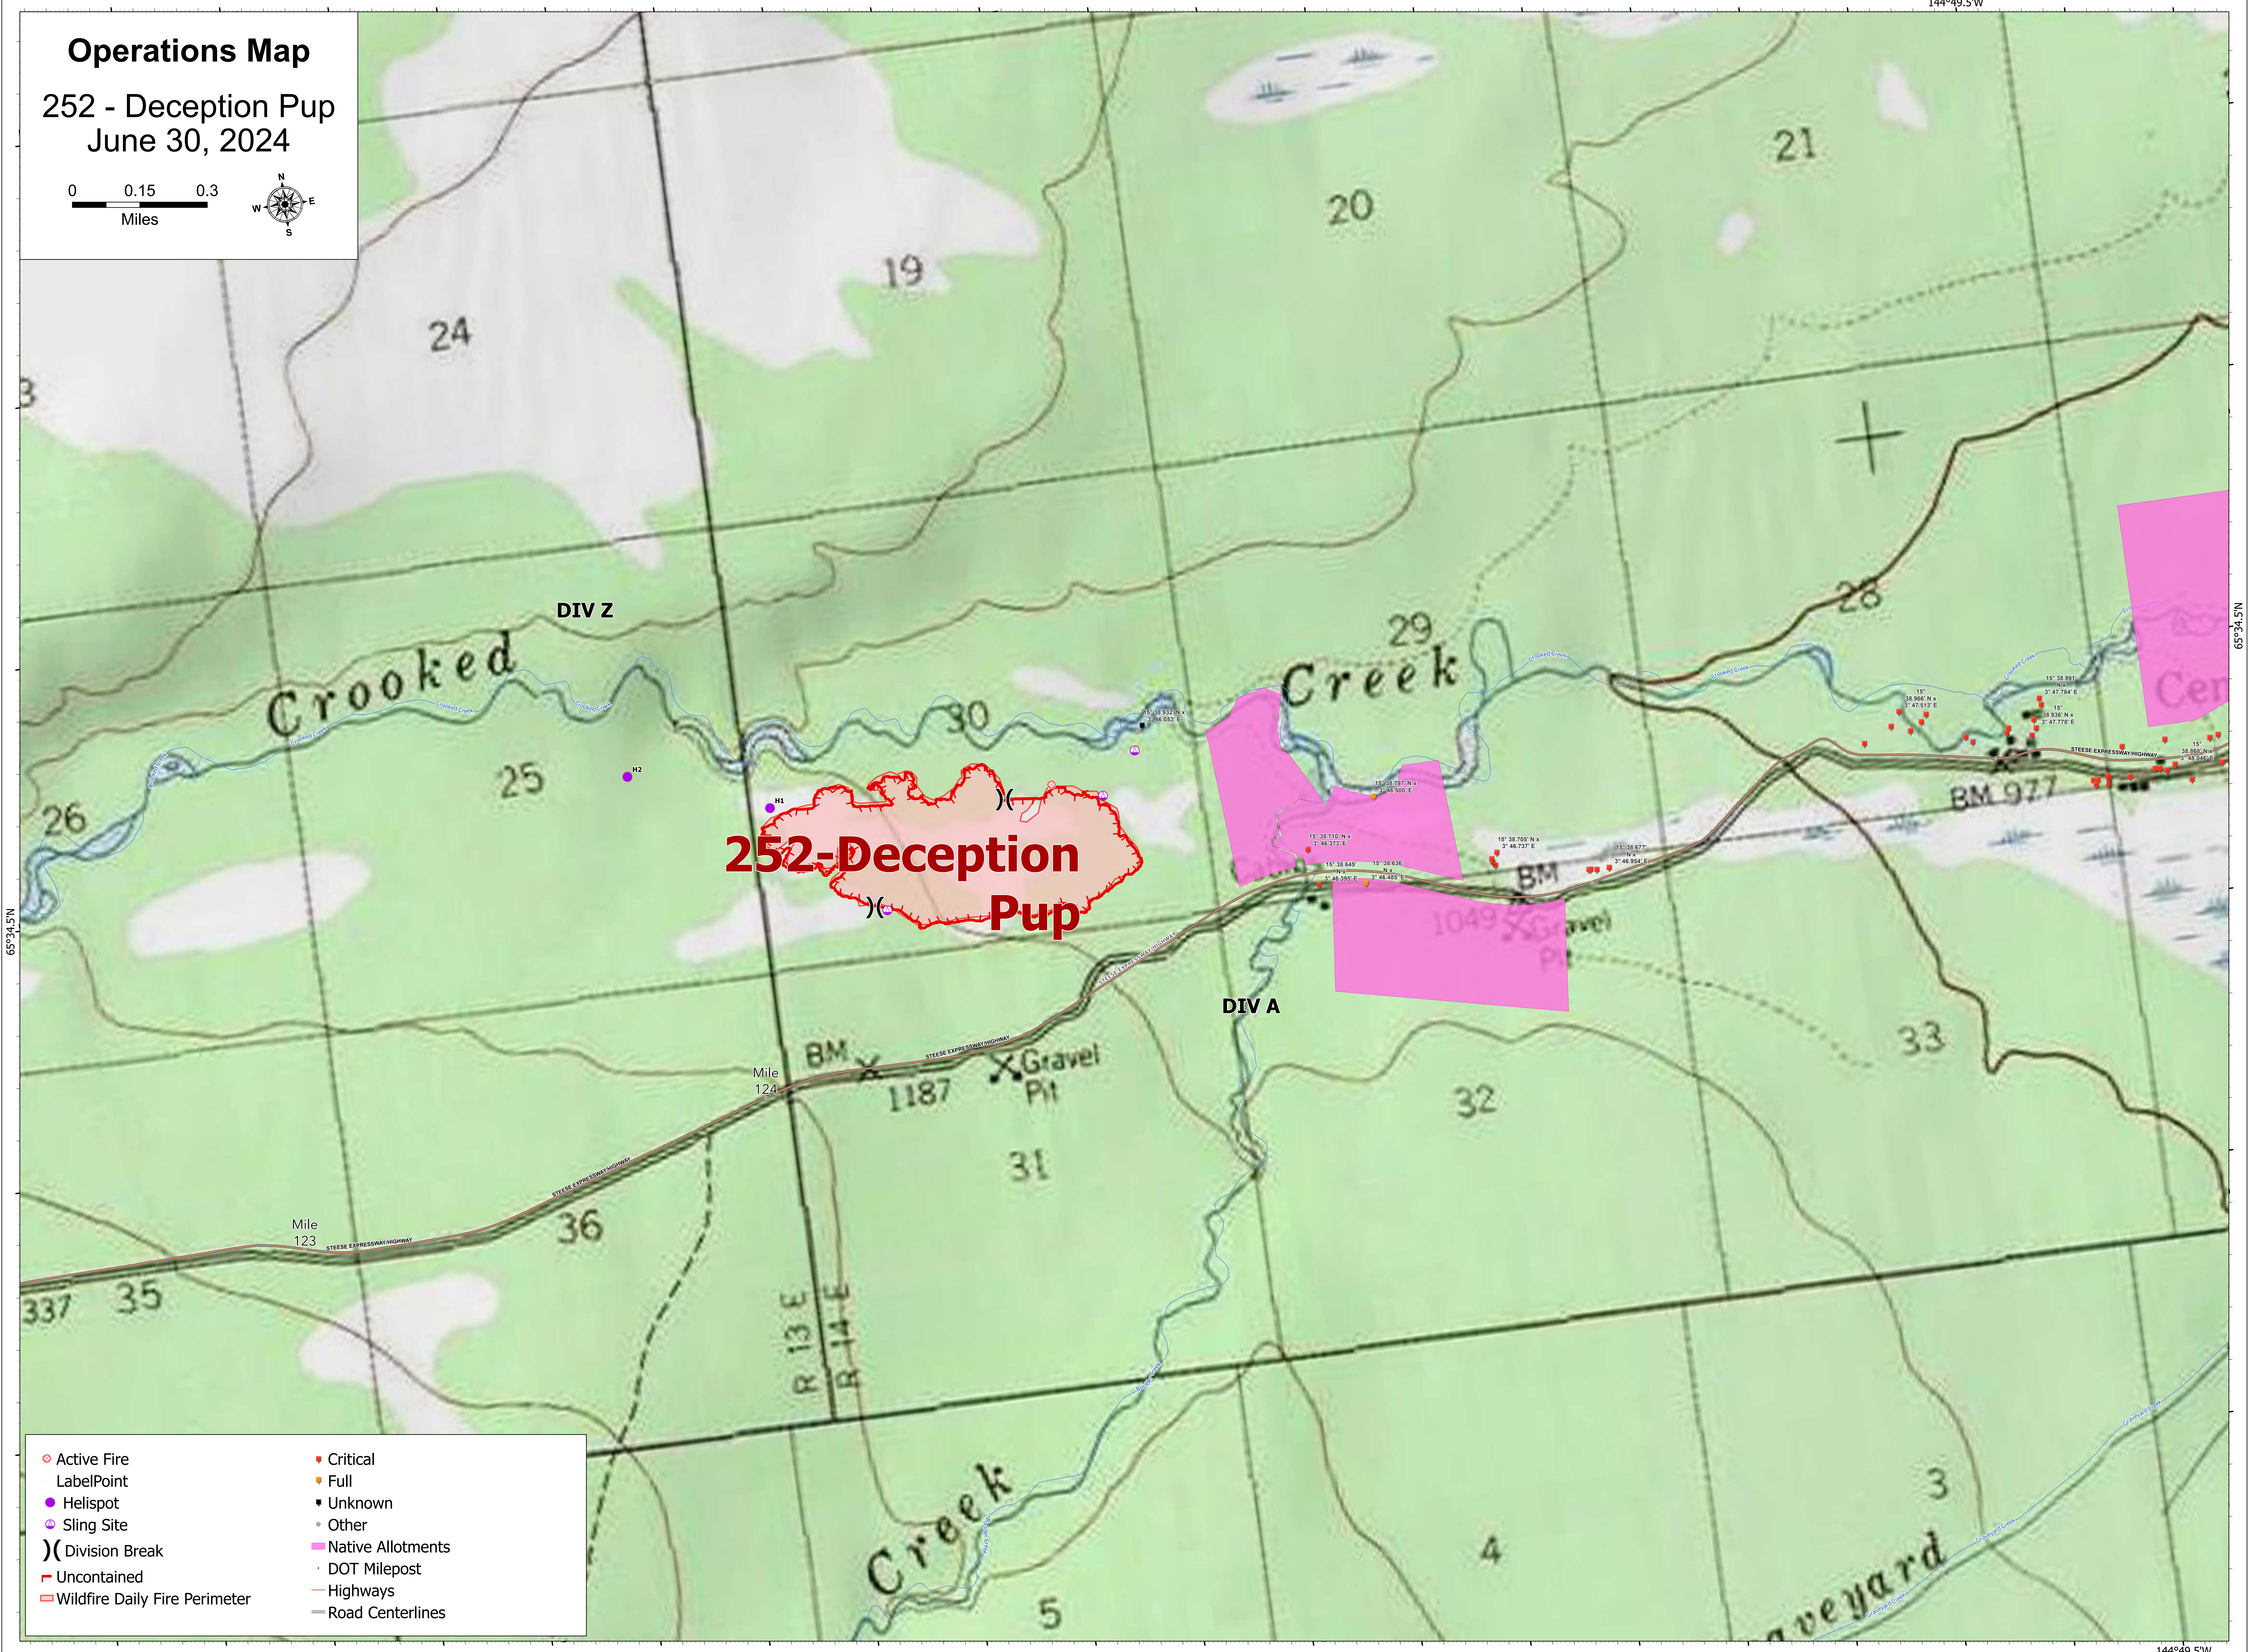

Operations Map

252 - Deception Pup
June 30, 2024

- | | |
|---------------------------------|---------------------|
| ◊ Active Fire | ● Critical |
| ● LabelPoint | ● Full |
| ● Helispot | ● Unknown |
| ⊕ Sling Site | ● Other |
|) Division Break | ■ Native Allotments |
| — Uncontained | · DOT Milepost |
| ▭ Wildfire Daily Fire Perimeter | — Highways |
| | — Road Centerlines |