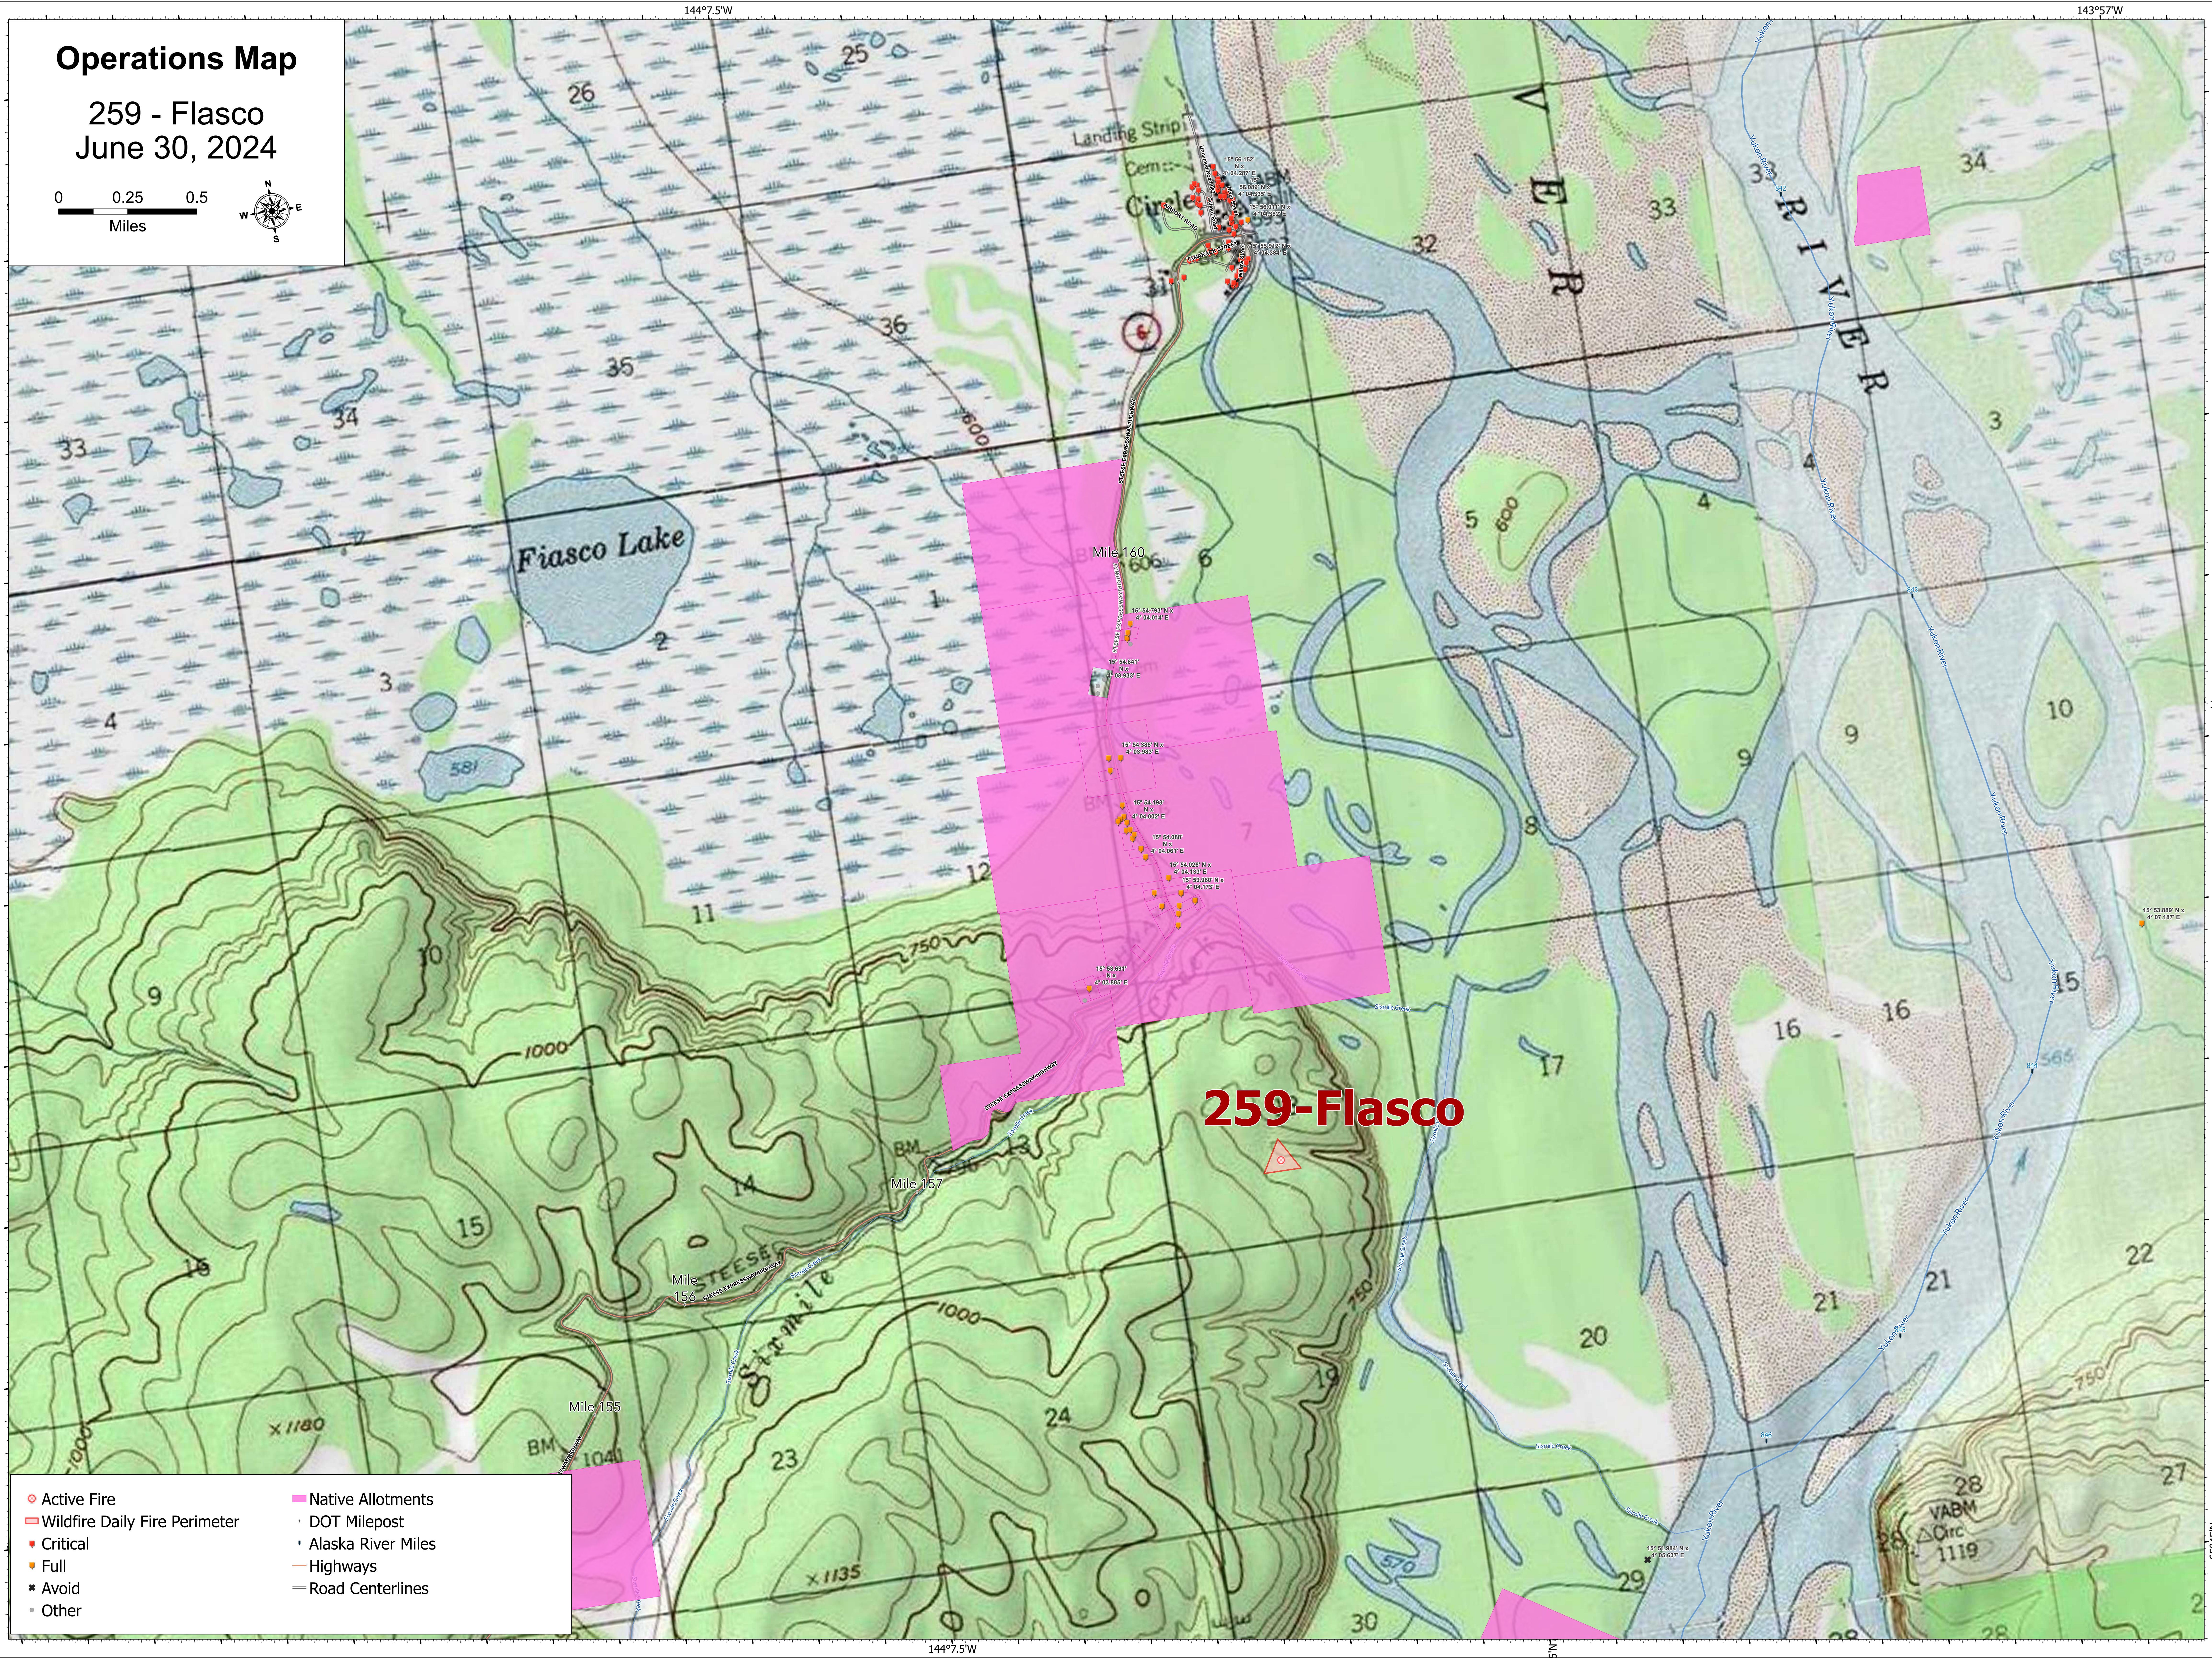

Operations Map

259 - Flasco
June 30, 2024

- Active Fire
- ◻ Wildfire Daily Fire Perimeter
- Critical
- Full
- * Avoid
- Other
- Native Allotments
- DOT Milepost
- Alaska River Miles
- Highways
- Road Centerlines

259-Flasco

Landing Strip
Cem: [unclear]

Mile 160

Mile 157

Mile 155

Mile 156

VABM
△ Circ
1119

STEESER
8.2 mile