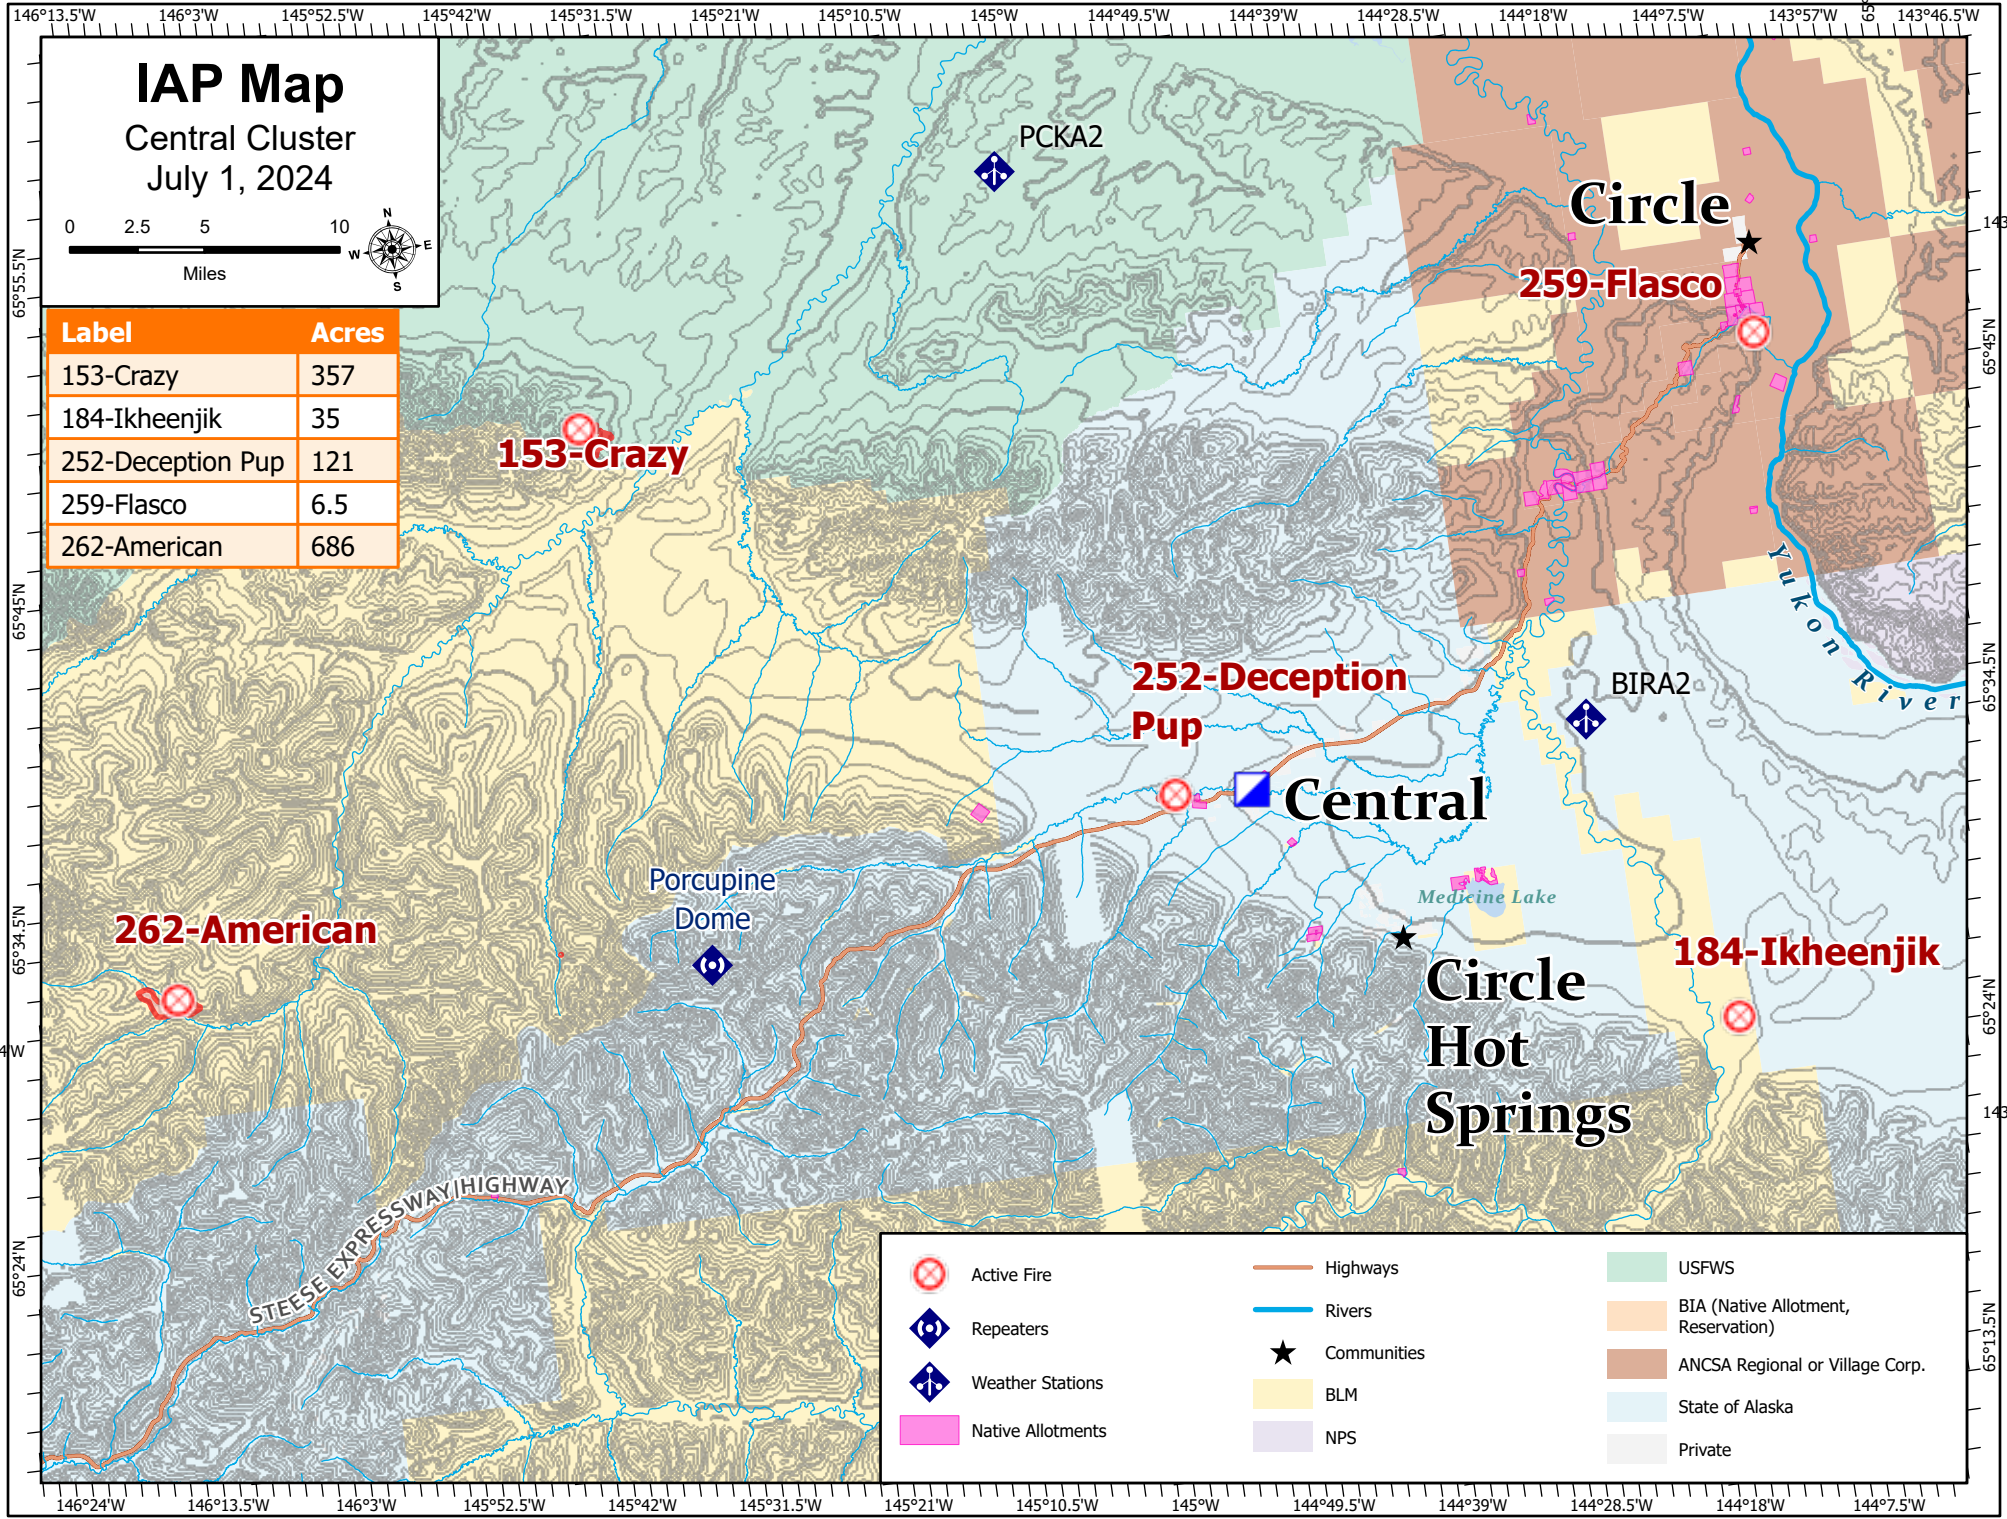

IAP Map

Central Cluster
July 1, 2024

Label	Acres
153-Crazy	357
184-Ikheenjik	35
252-Deception Pup	121
259-Flasco	6.5
262-American	686

	Active Fire		Highways		USFS
	Repeaters		Rivers		BIA (Native Allotment, Reservation)
	Weather Stations		Communities		ANCSA Regional or Village Corp.
	Native Allotments		BLM		State of Alaska
			NPS		Private