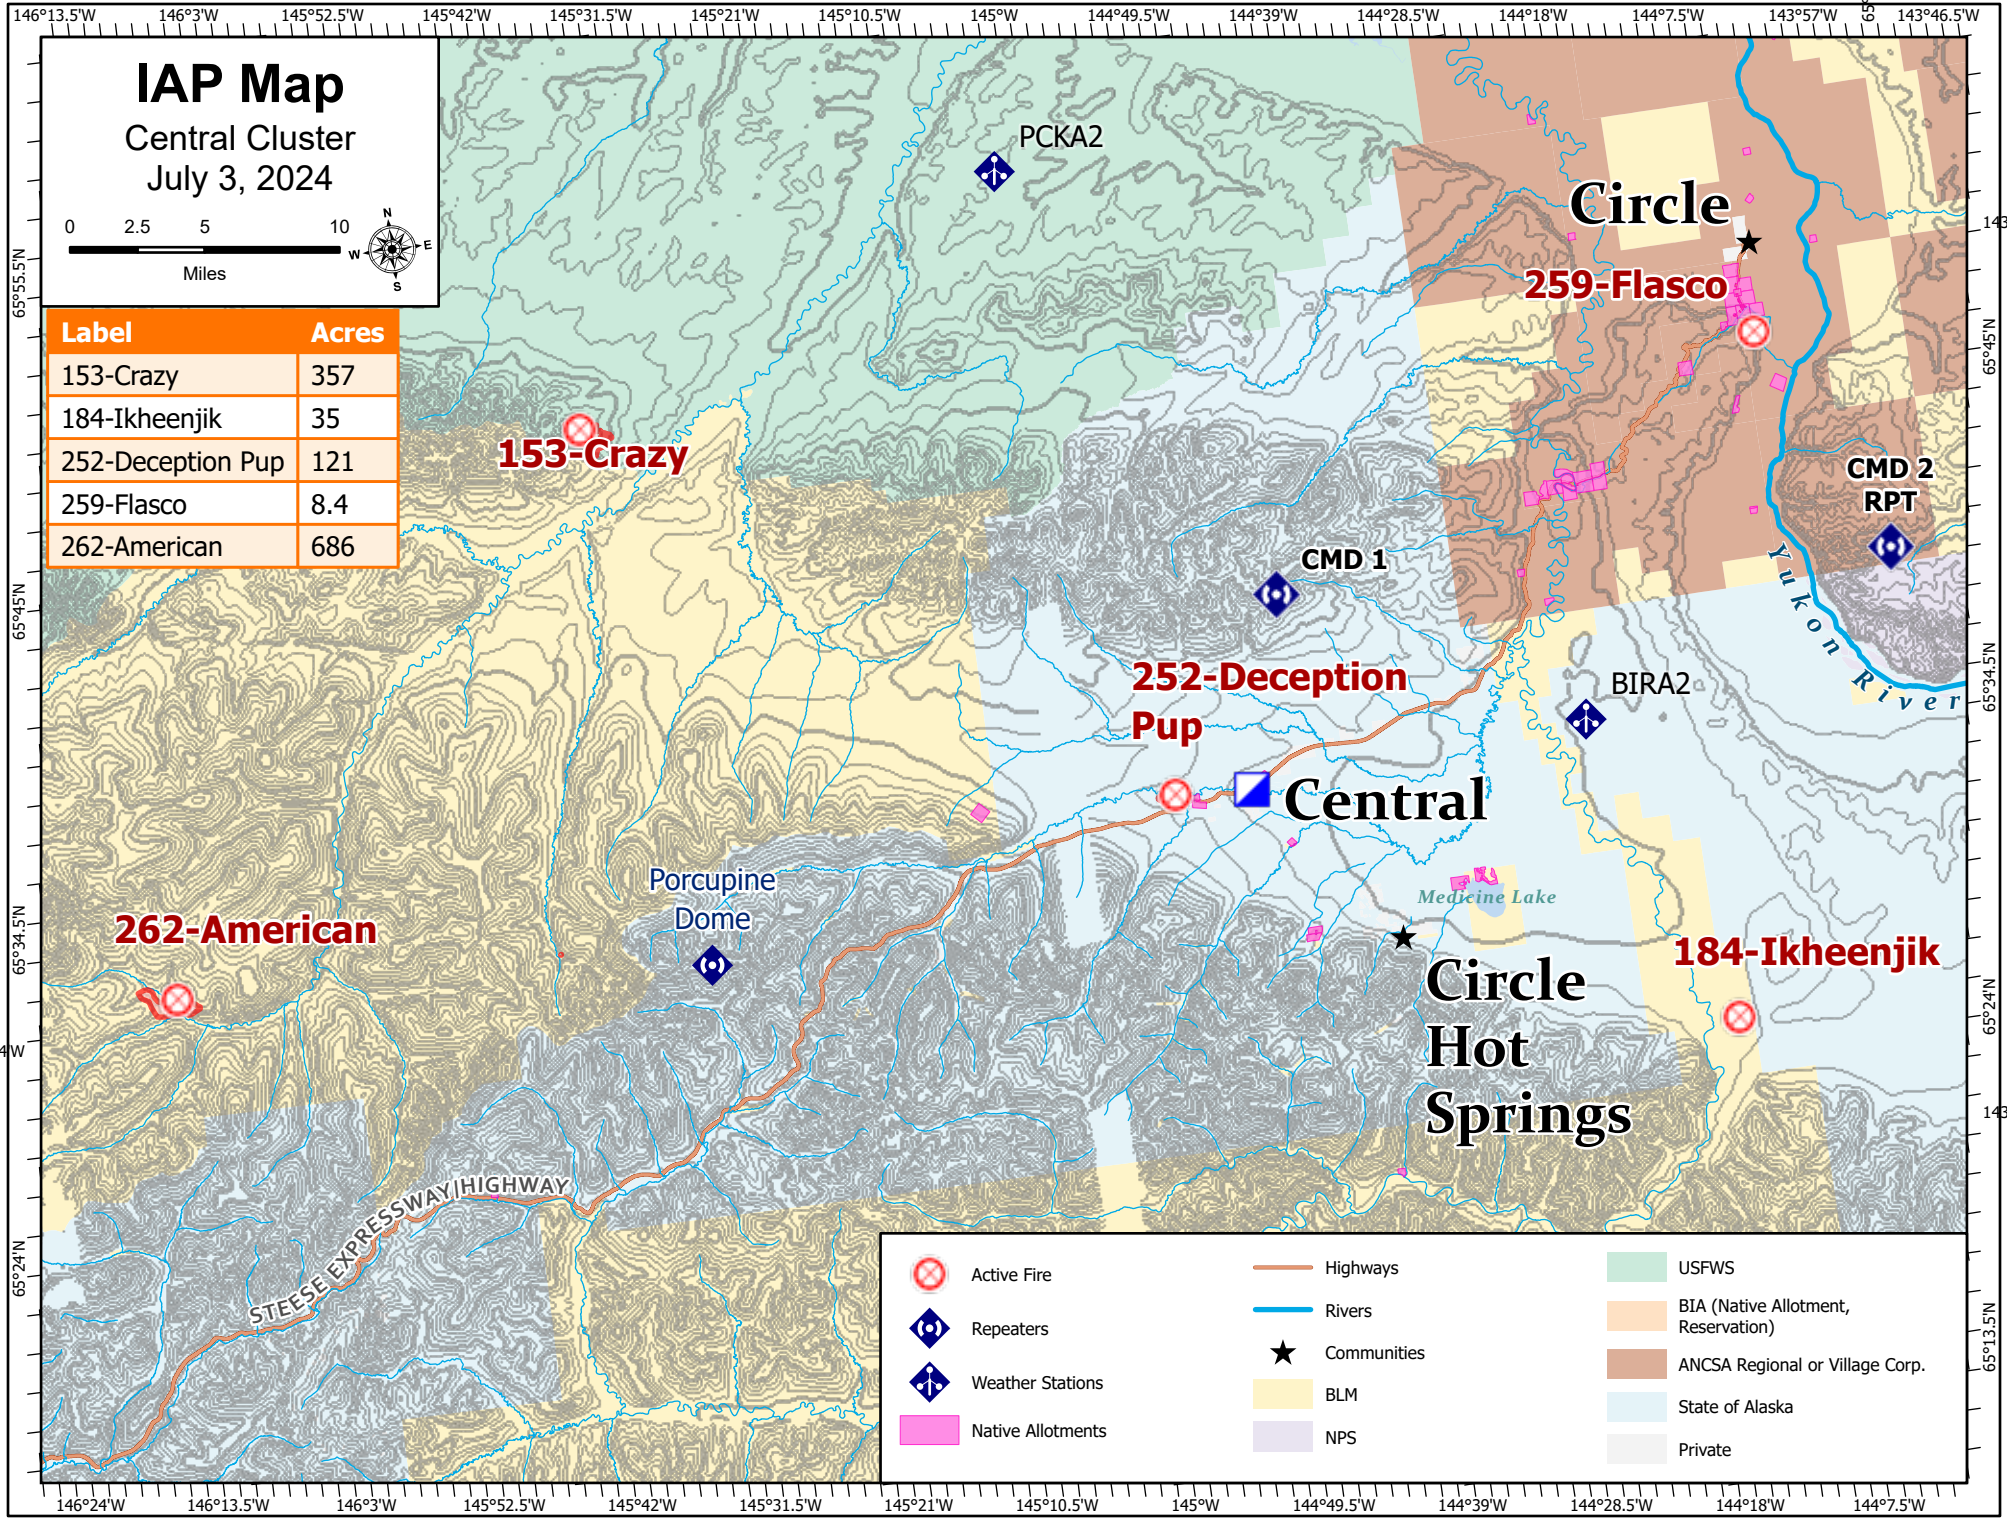

# IAP Map

Central Cluster  
July 3, 2024

Label	Acres
153-Crazy	357
184-Ikheenjik	35
252-Deception Pup	121
259-Flasco	8.4
262-American	686

Active Fire	Highways	USFS
Repeaters	Rivers	BIA (Native Allotment, Reservation)
Weather Stations	Communities	ANCSA Regional or Village Corp.
Native Allotments	BLM	State of Alaska
	NPS	Private