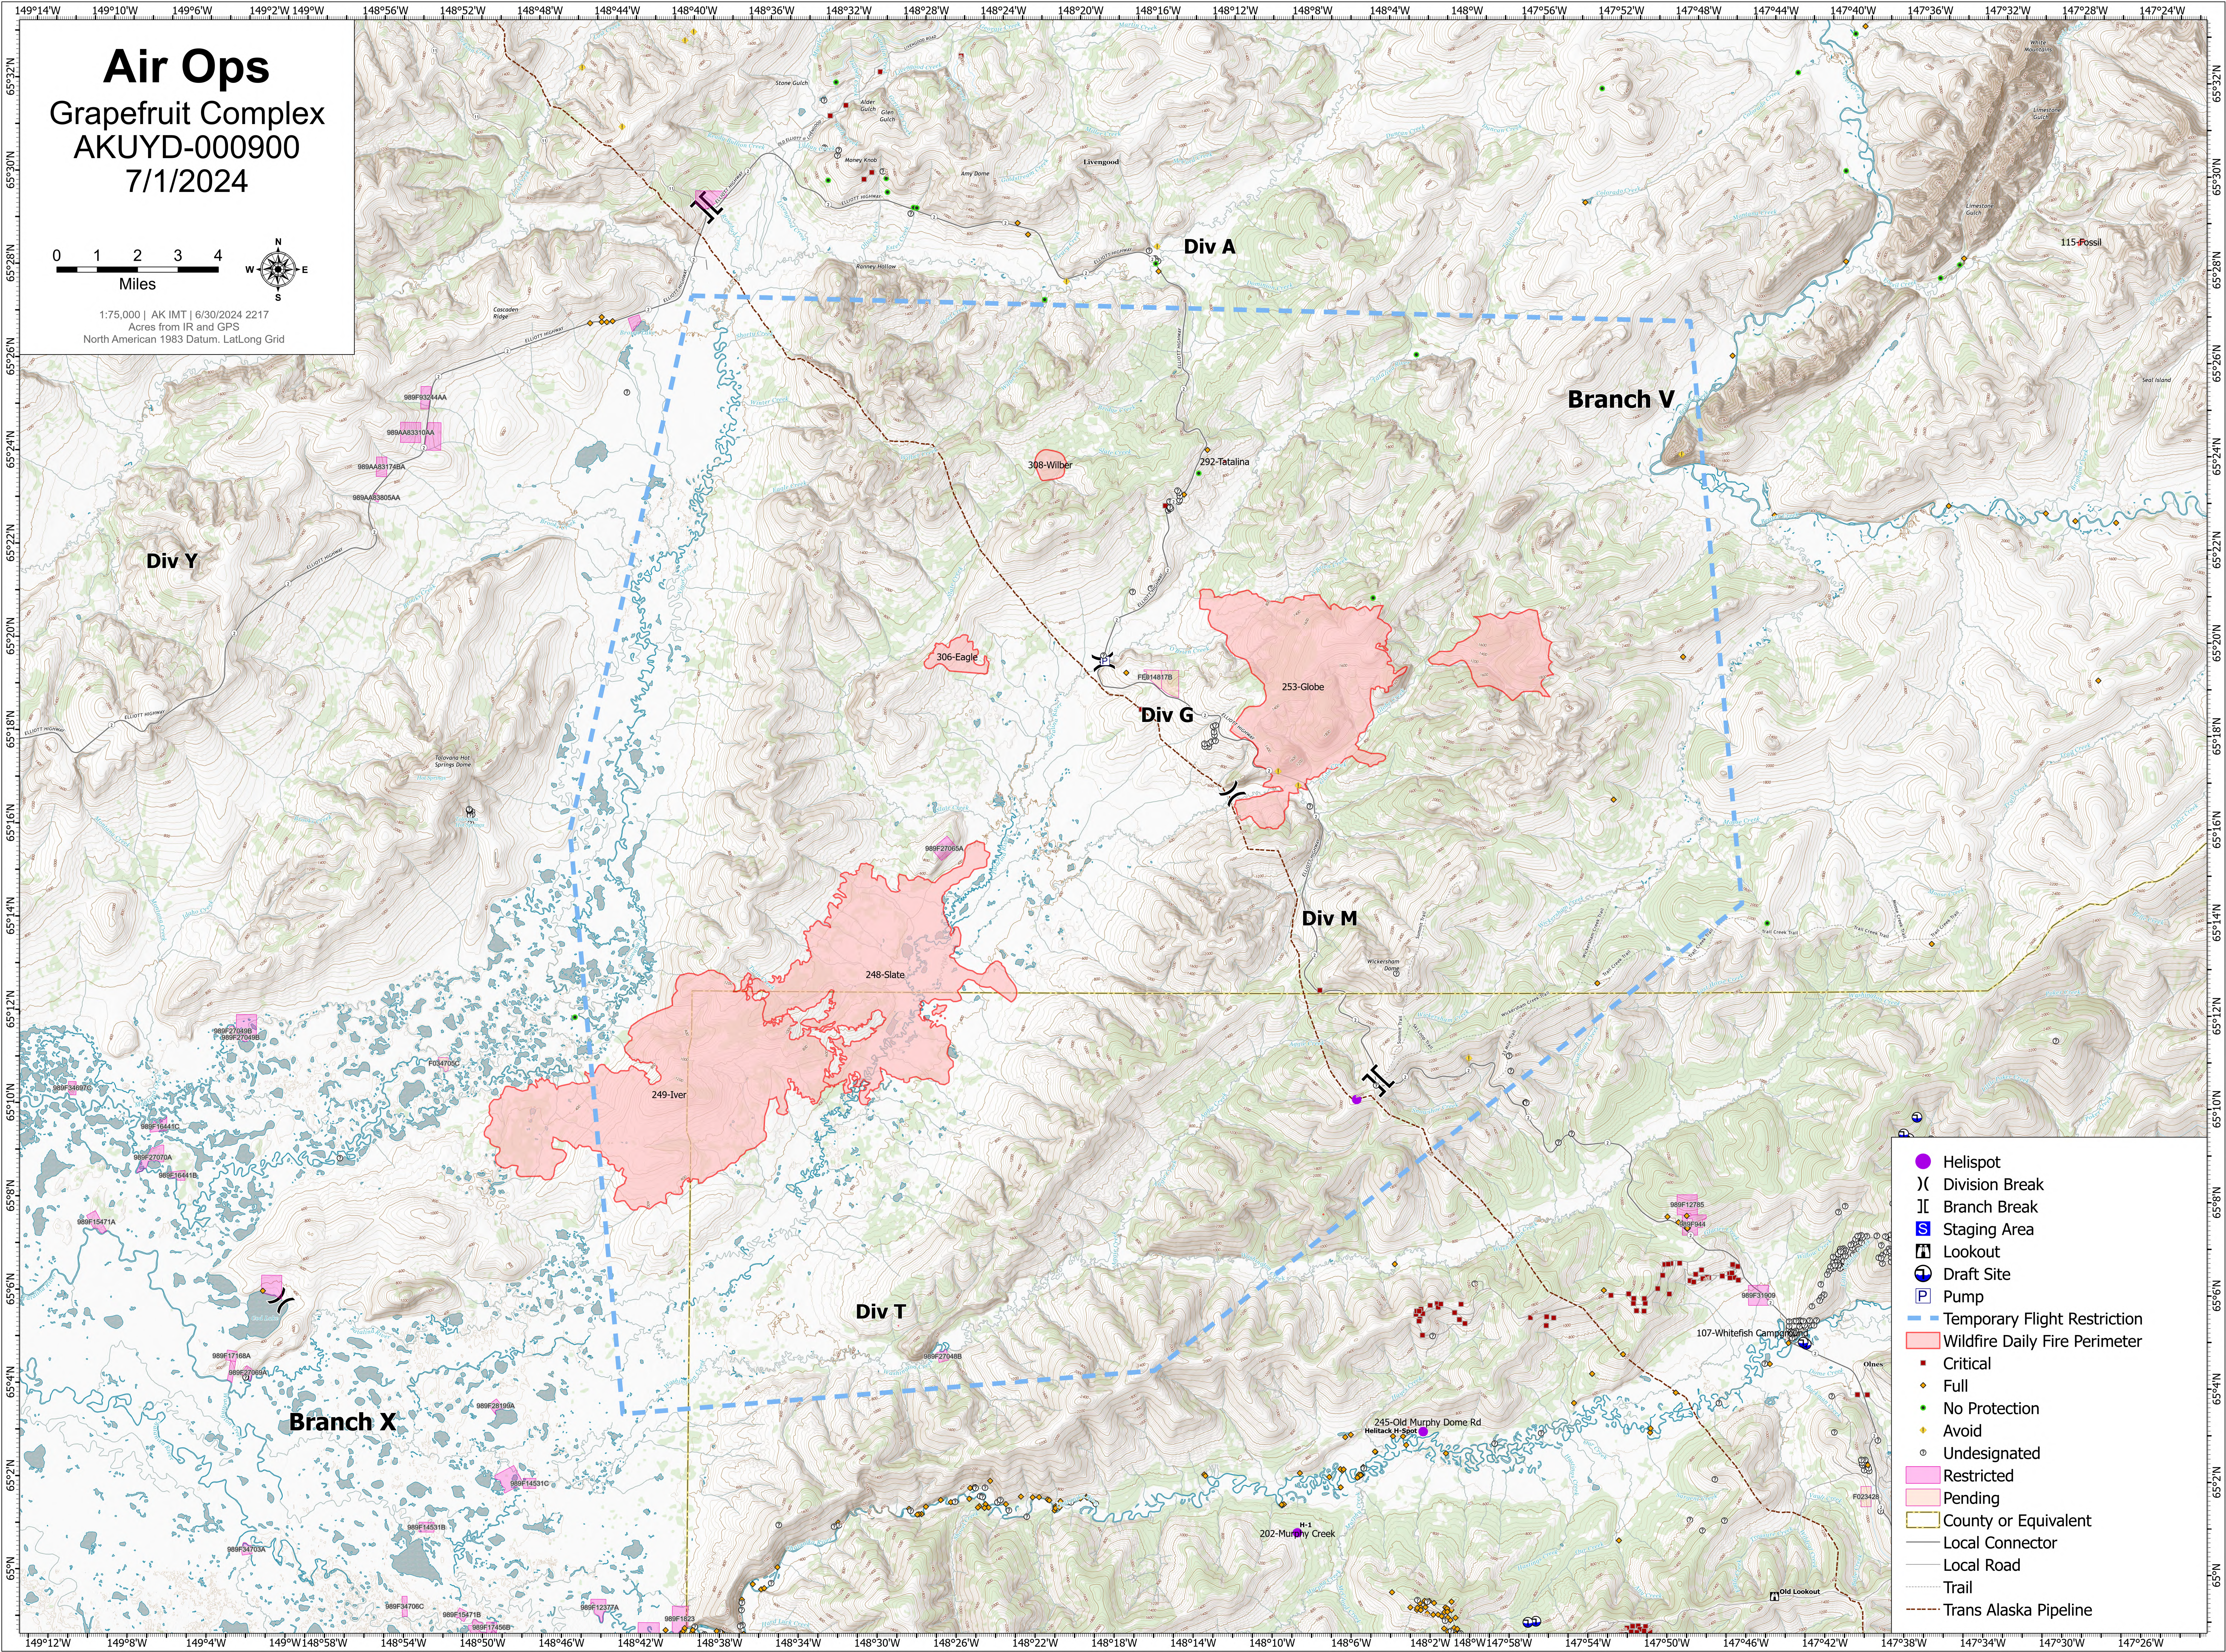

# Air Ops

## Grapefruit Complex

### AKUYD-000900

#### 7/1/2024

1:75,000 | AK IMT | 6/30/2024 2217  
Acres from IR and GPS  
North American 1983 Datum, LatLong Grid

- Helispot
- ⌘ Division Break
- ⌘ Branch Break
- Ⓜ Staging Area
- 👁 Lookout
- 🚰 Draft Site
- 🚰 Pump
- Temporary Flight Restriction
- 🔴 Wildfire Daily Fire Perimeter
  - Critical
  - ◆ Full
  - No Protection
  - Avoid
  - Undesignated
  - 🔴 Restricted
  - 🔴 Pending
- County or Equivalent
- Local Connector
- Local Road
- Trail
- Trans Alaska Pipeline