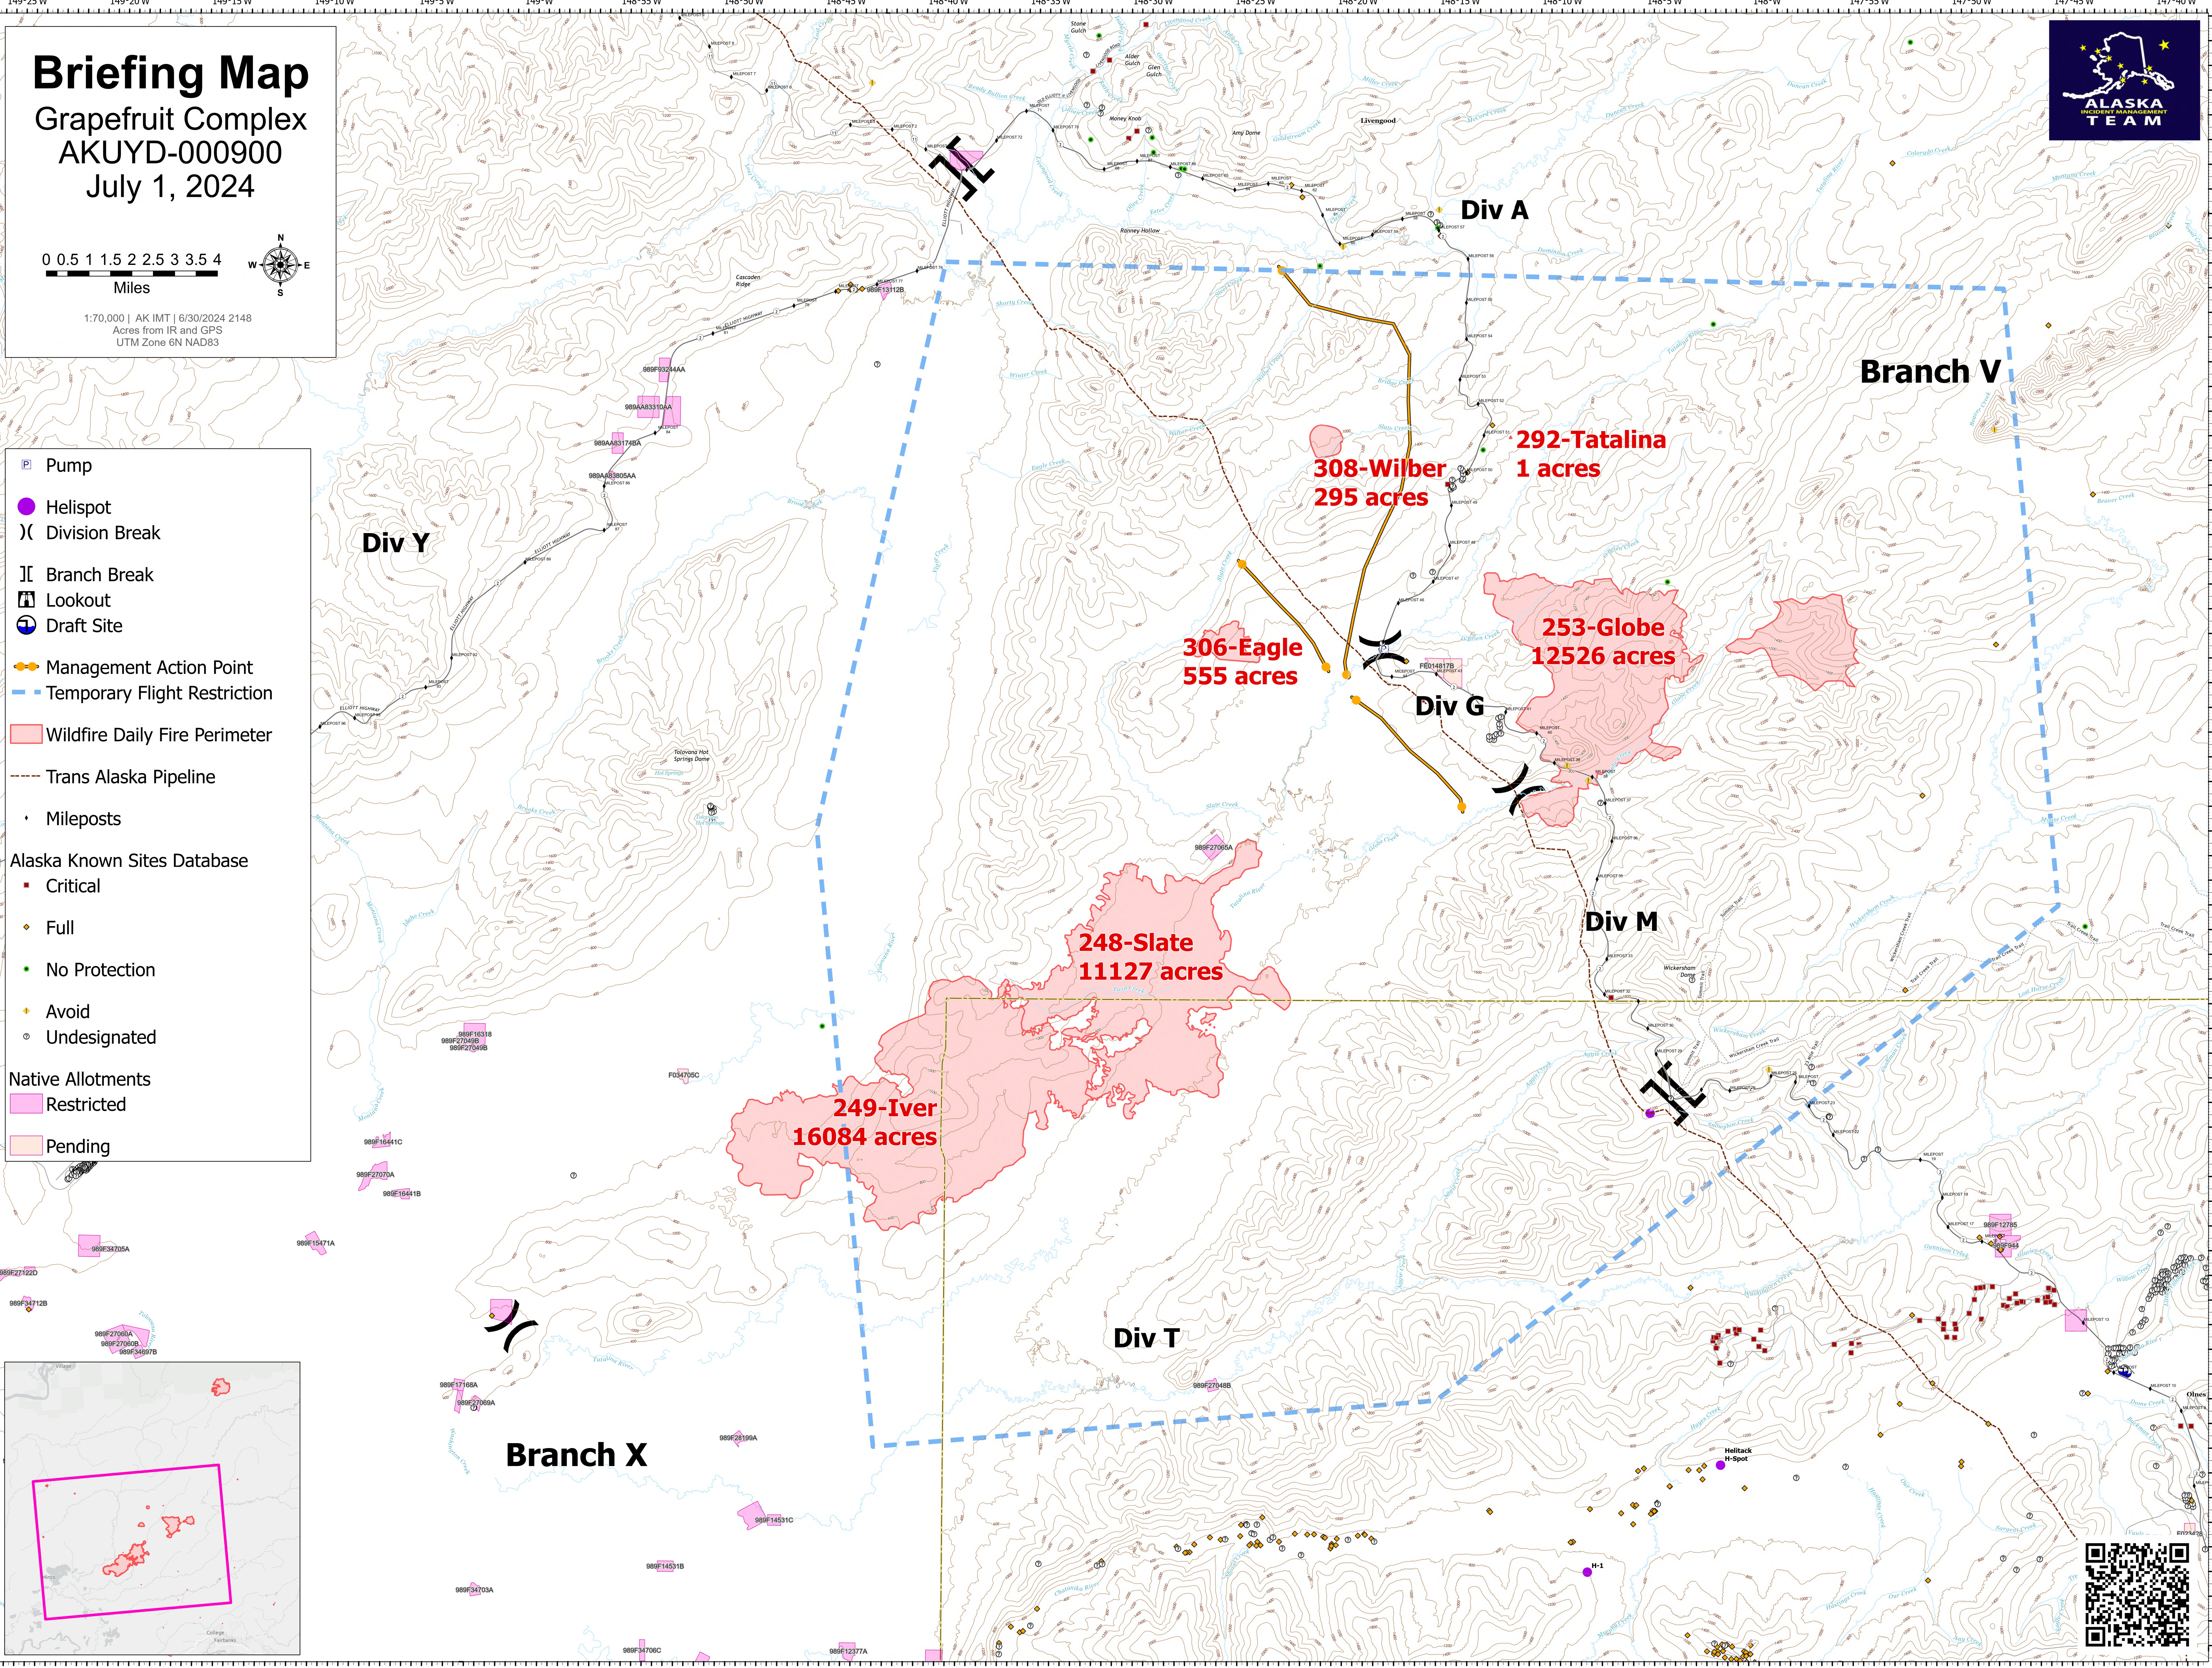

Briefing Map

Grapefruit Complex

AKUYD-000900

July 1, 2024

0 0.5 1 1.5 2 2.5 3 3.5 4
Miles

1:70,000 | AK IMT | 6/30/2024 2148
Acres from IR and GPS
UTM Zone 6N NAD83

- Pump
- Helispot
- Division Break
- Branch Break
- Lookout
- Draft Site
- Management Action Point
- Temporary Flight Restriction
- Wildfire Daily Fire Perimeter
- Trans Alaska Pipeline
- Mileposts
- Alaska Known Sites Database**
 - Critical
 - Full
 - No Protection
 - Avoid
 - Undesignated
- Native Allotments**
 - Restricted
 - Pending

249-Iver
16084 acres

248-Slate
11127 acres

306-Eagle
555 acres

308-Wilber
295 acres

253-Globe
12526 acres

292-Tatalina
1 acres

Branch X

Branch V

Div A

Div Y

Div G

Div M

Div T