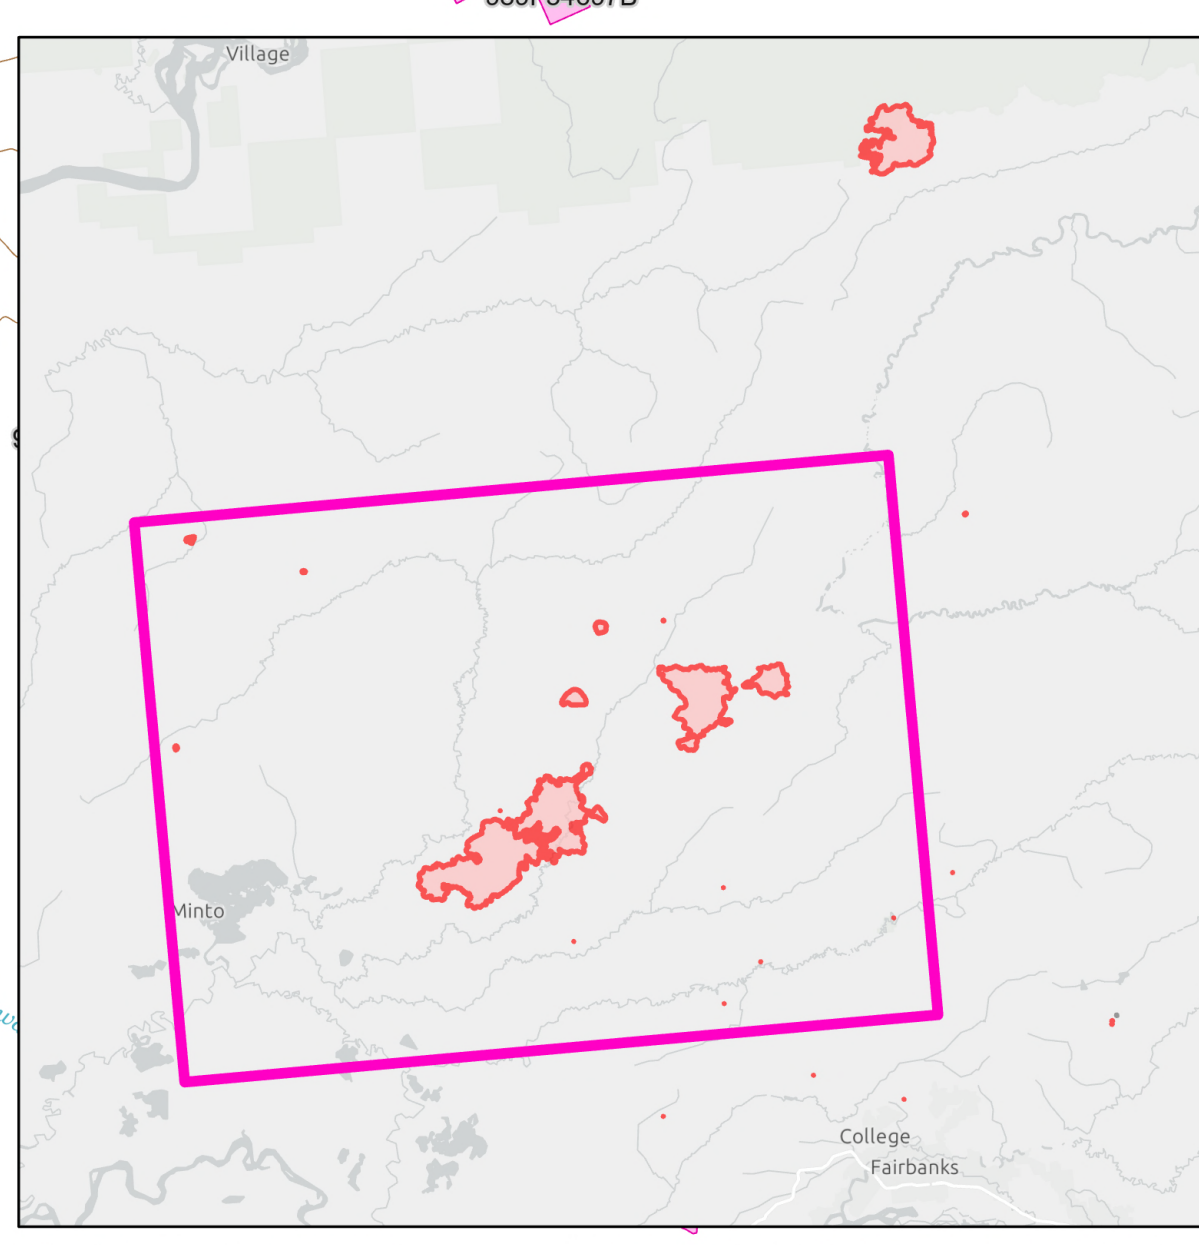

Briefing Map

Grapefruit Complex

AKUYD-000900

July 1, 2024

0 0.5 1 1.5 2 2.5 3 3.5 4
Miles

1:70,000 | AK IMT | 6/30/2024 2148
Acres from IR and GPS
UTM Zone 6N NAD83

- Pump
- Helispot
- Division Break
- Branch Break
- Lookout
- Draft Site
- Management Action Point
- Temporary Flight Restriction
- Wildfire Daily Fire Perimeter
- Trans Alaska Pipeline
- Mileposts
- Alaska Known Sites Database**
 - Critical
 - Full
 - No Protection
 - Avoid
 - Undesignated
- Native Allotments**
 - Restricted
 - Pending

249-Iver
16084 acres

248-Slate
11127 acres

306-Eagle
555 acres

308-Wilber
295 acres

253-Globe
12526 acres

292-Tatalina
1 acres

Branch X

Branch V

Div A

Div Y

Div G

Div M

Div T