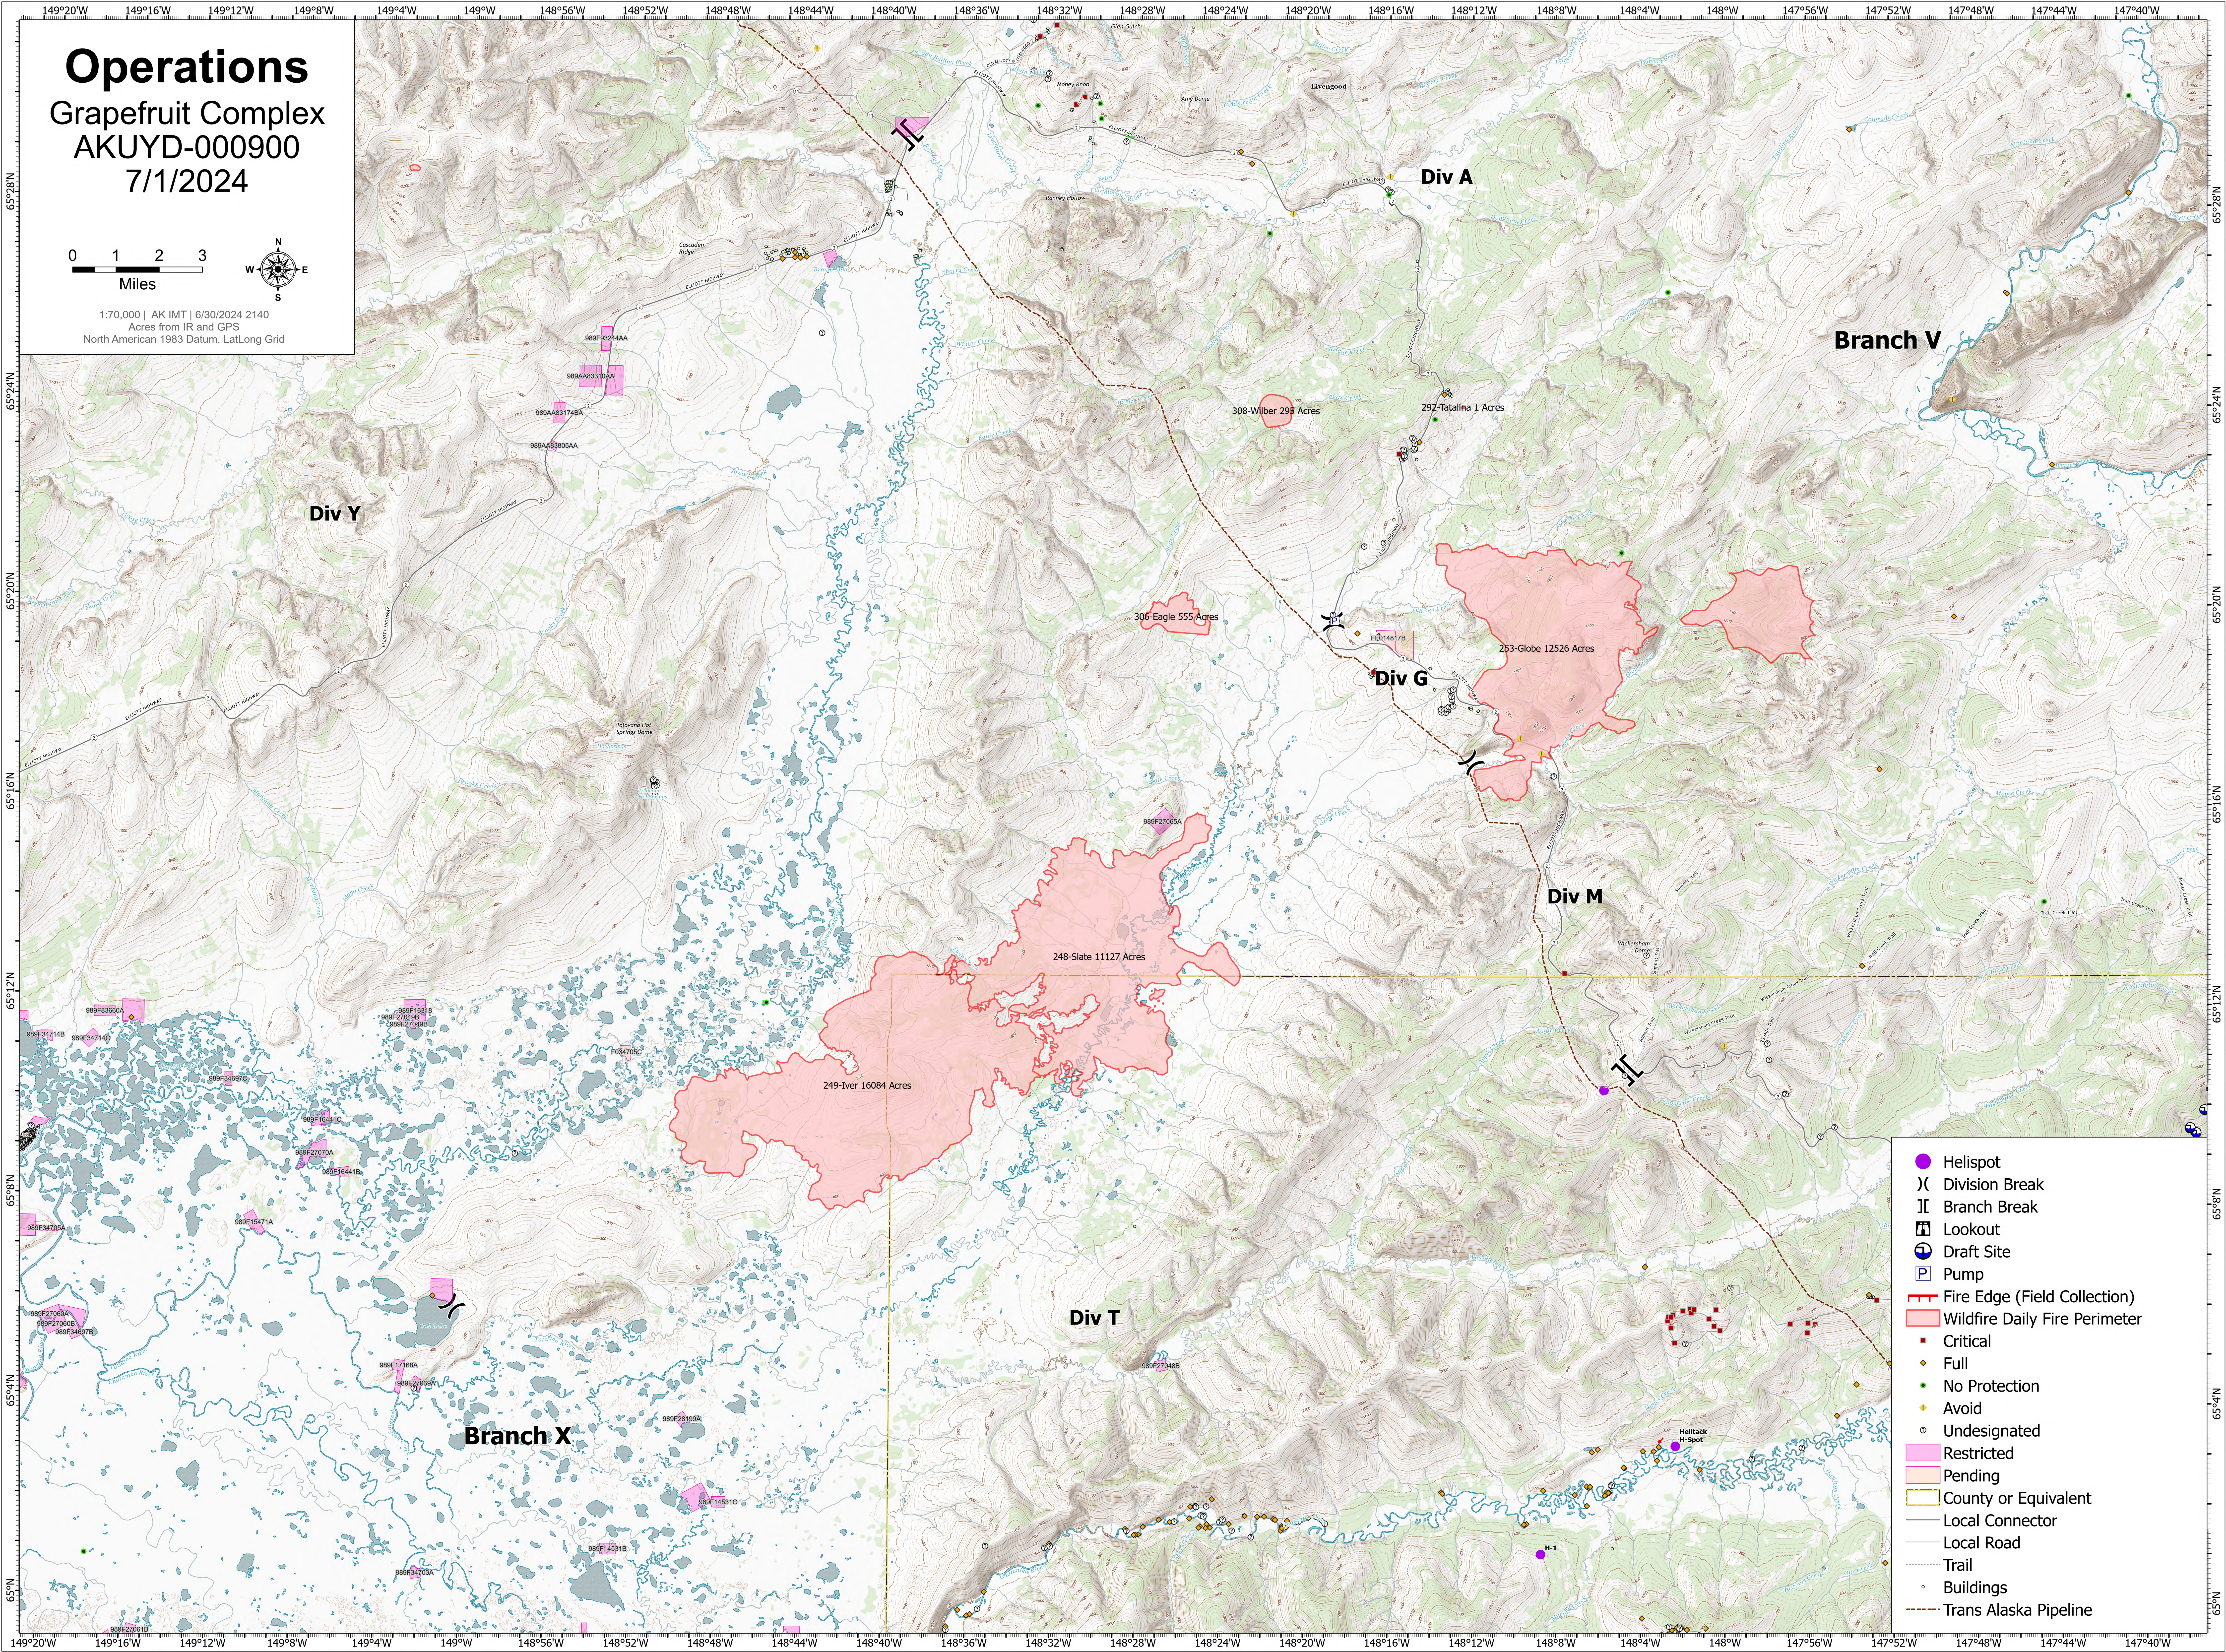

Operations

Grapefruit Complex

AKUYD-000900

7/1/2024

1:70,000 | AK IMT | 6/30/2024 2140
Acres from IR and GPS
North American 1983 Datum, LatLong Grid

- Helispot
-) Division Break
- ⌌ Branch Break
- ⌌ Lookout
- ⊕ Draft Site
- ⊕ Pump
- Fire Edge (Field Collection)
- Wildfire Daily Fire Perimeter
 - Critical
 - ◆ Full
 - No Protection
 - Avoid
 - Undesignated
 - Restricted
 - Pending
- County or Equivalent
- Local Connector
- Local Road
- ⋯ Trail
- Buildings
- Trans Alaska Pipeline