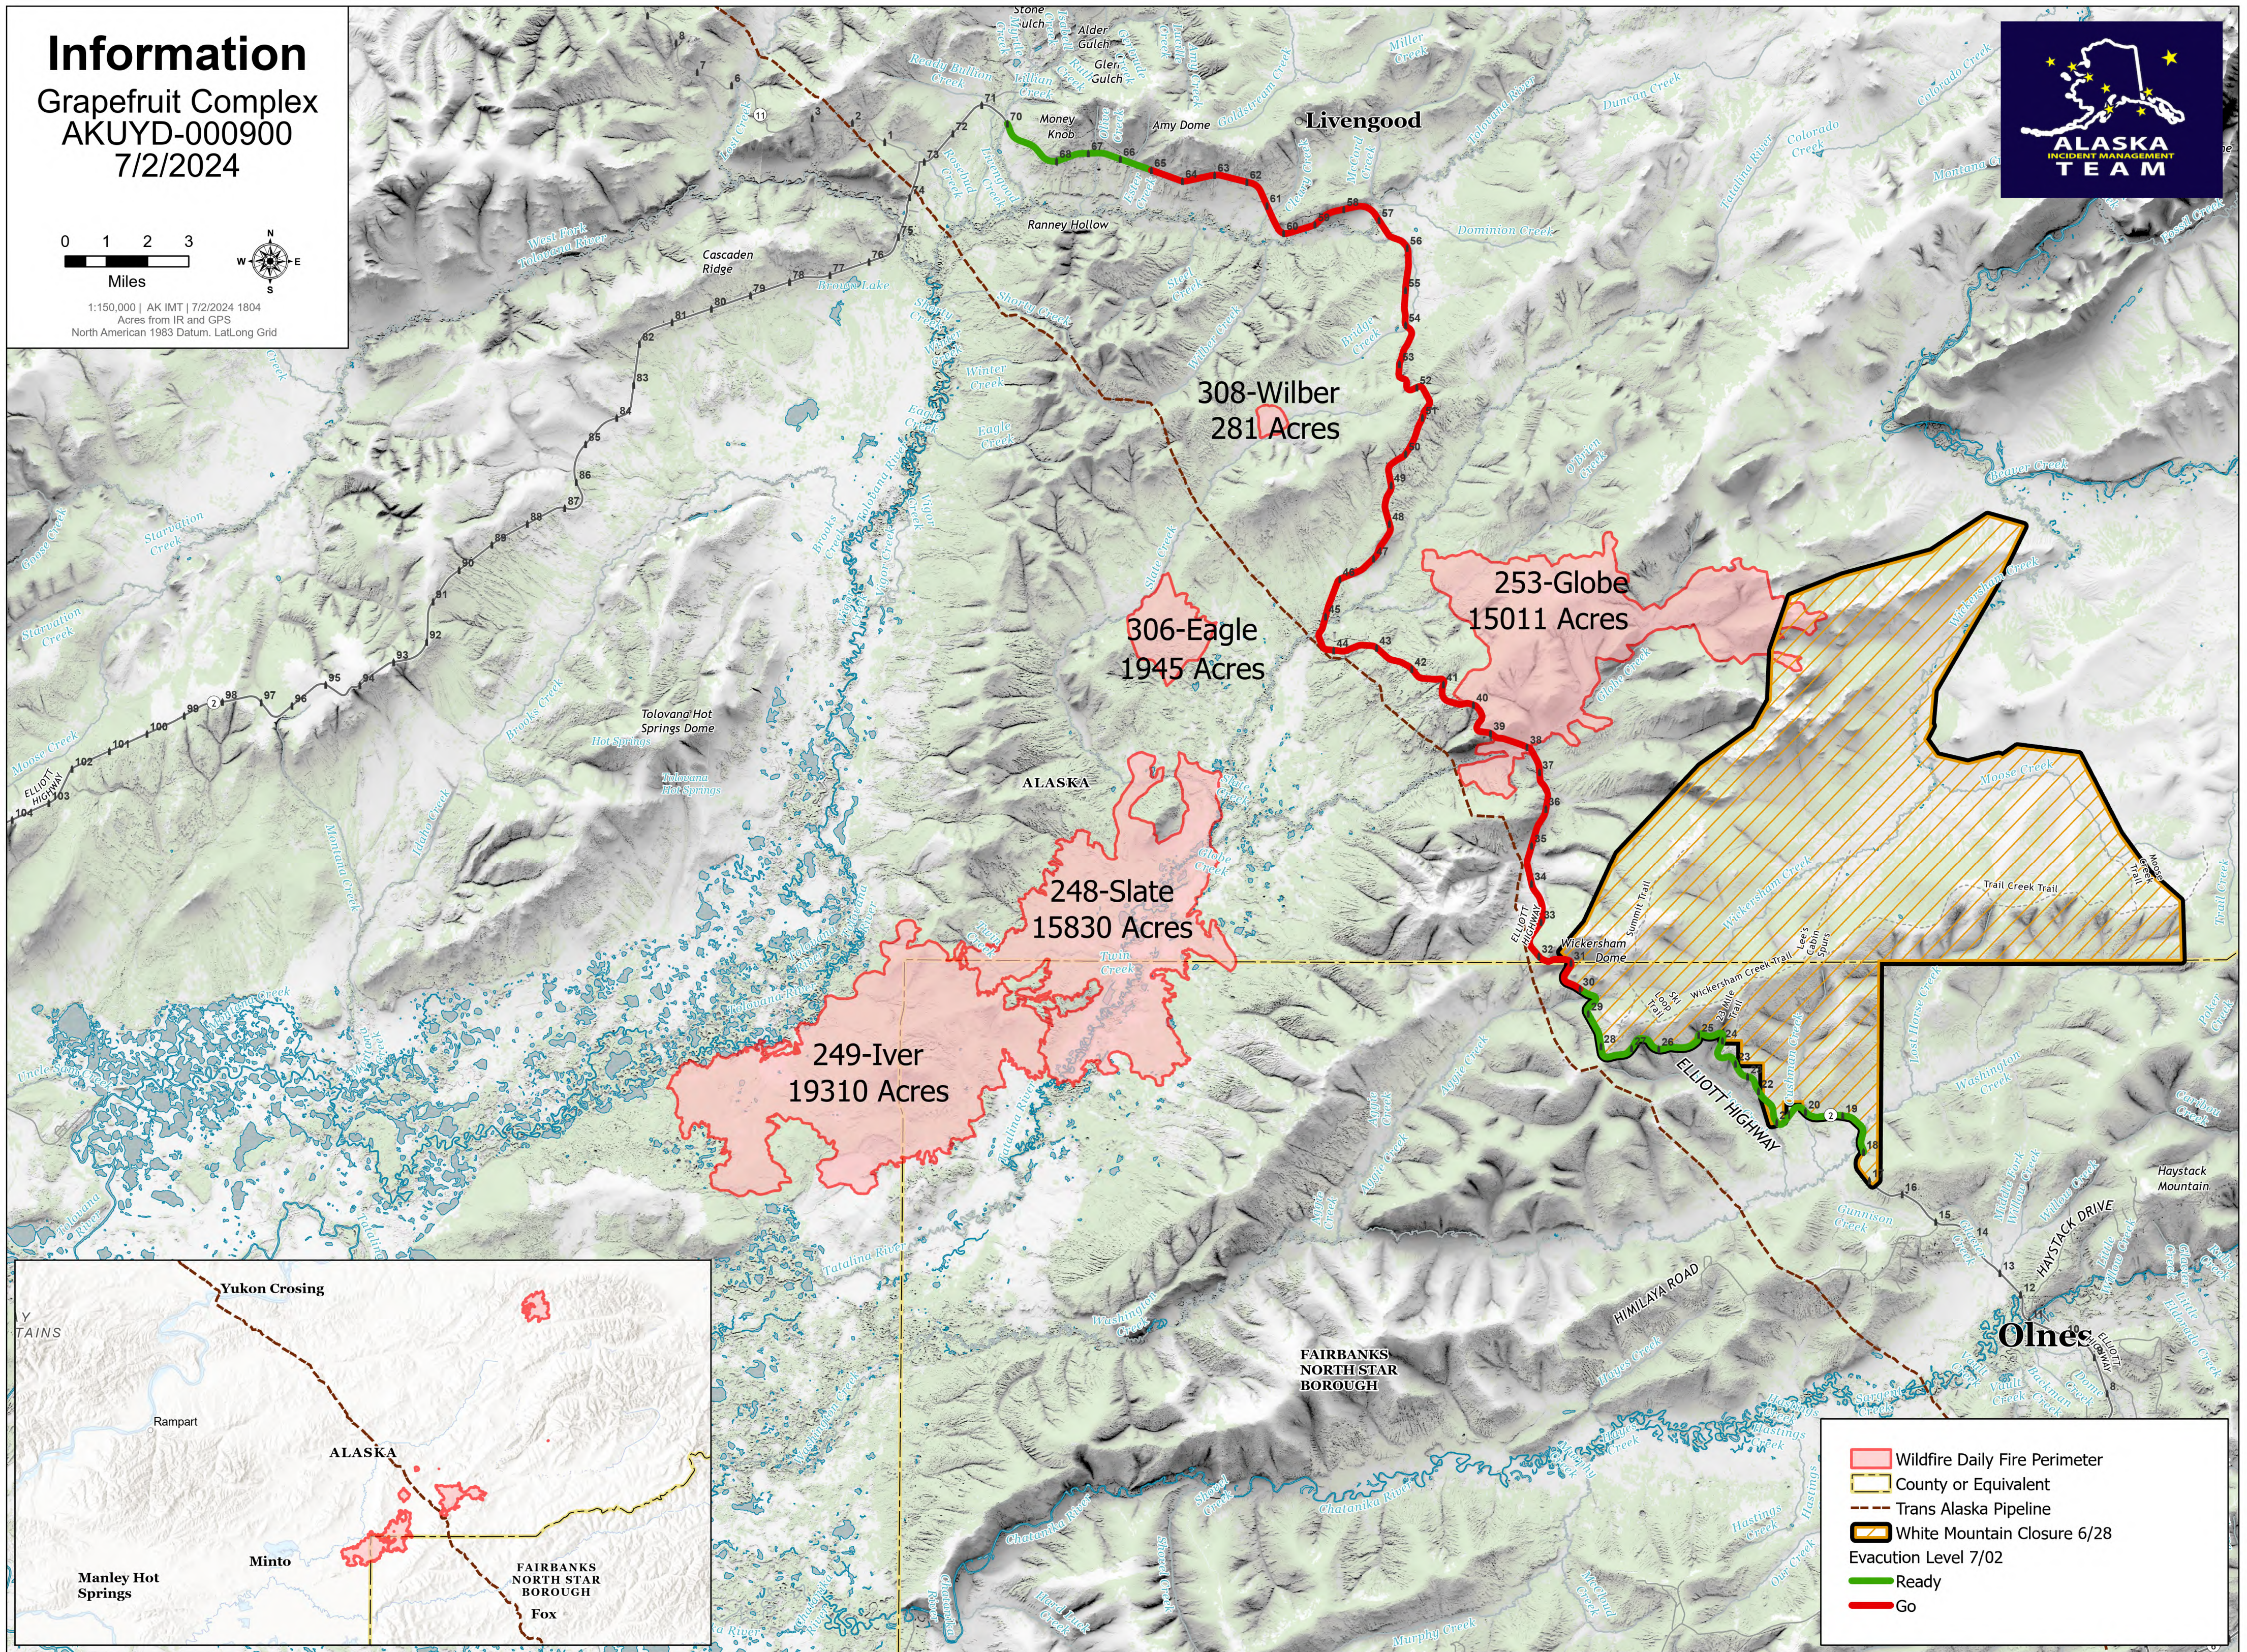

# Information

Grapefruit Complex  
AKUYD-000900  
7/2/2024

1:150,000 | AK IMT | 7/2/2024 1804  
Acres from IR and GPS  
North American 1983 Datum, Lat/Long Grid

308-Wilber  
281 Acres

306-Eagle  
1945 Acres

253-Globe  
15011 Acres

248-Slate  
15830 Acres

249-Iver  
19310 Acres

- Wildfire Daily Fire Perimeter
- County or Equivalent
- Trans Alaska Pipeline
- White Mountain Closure 6/28
- Evacuation Level 7/02
- Ready
- Go