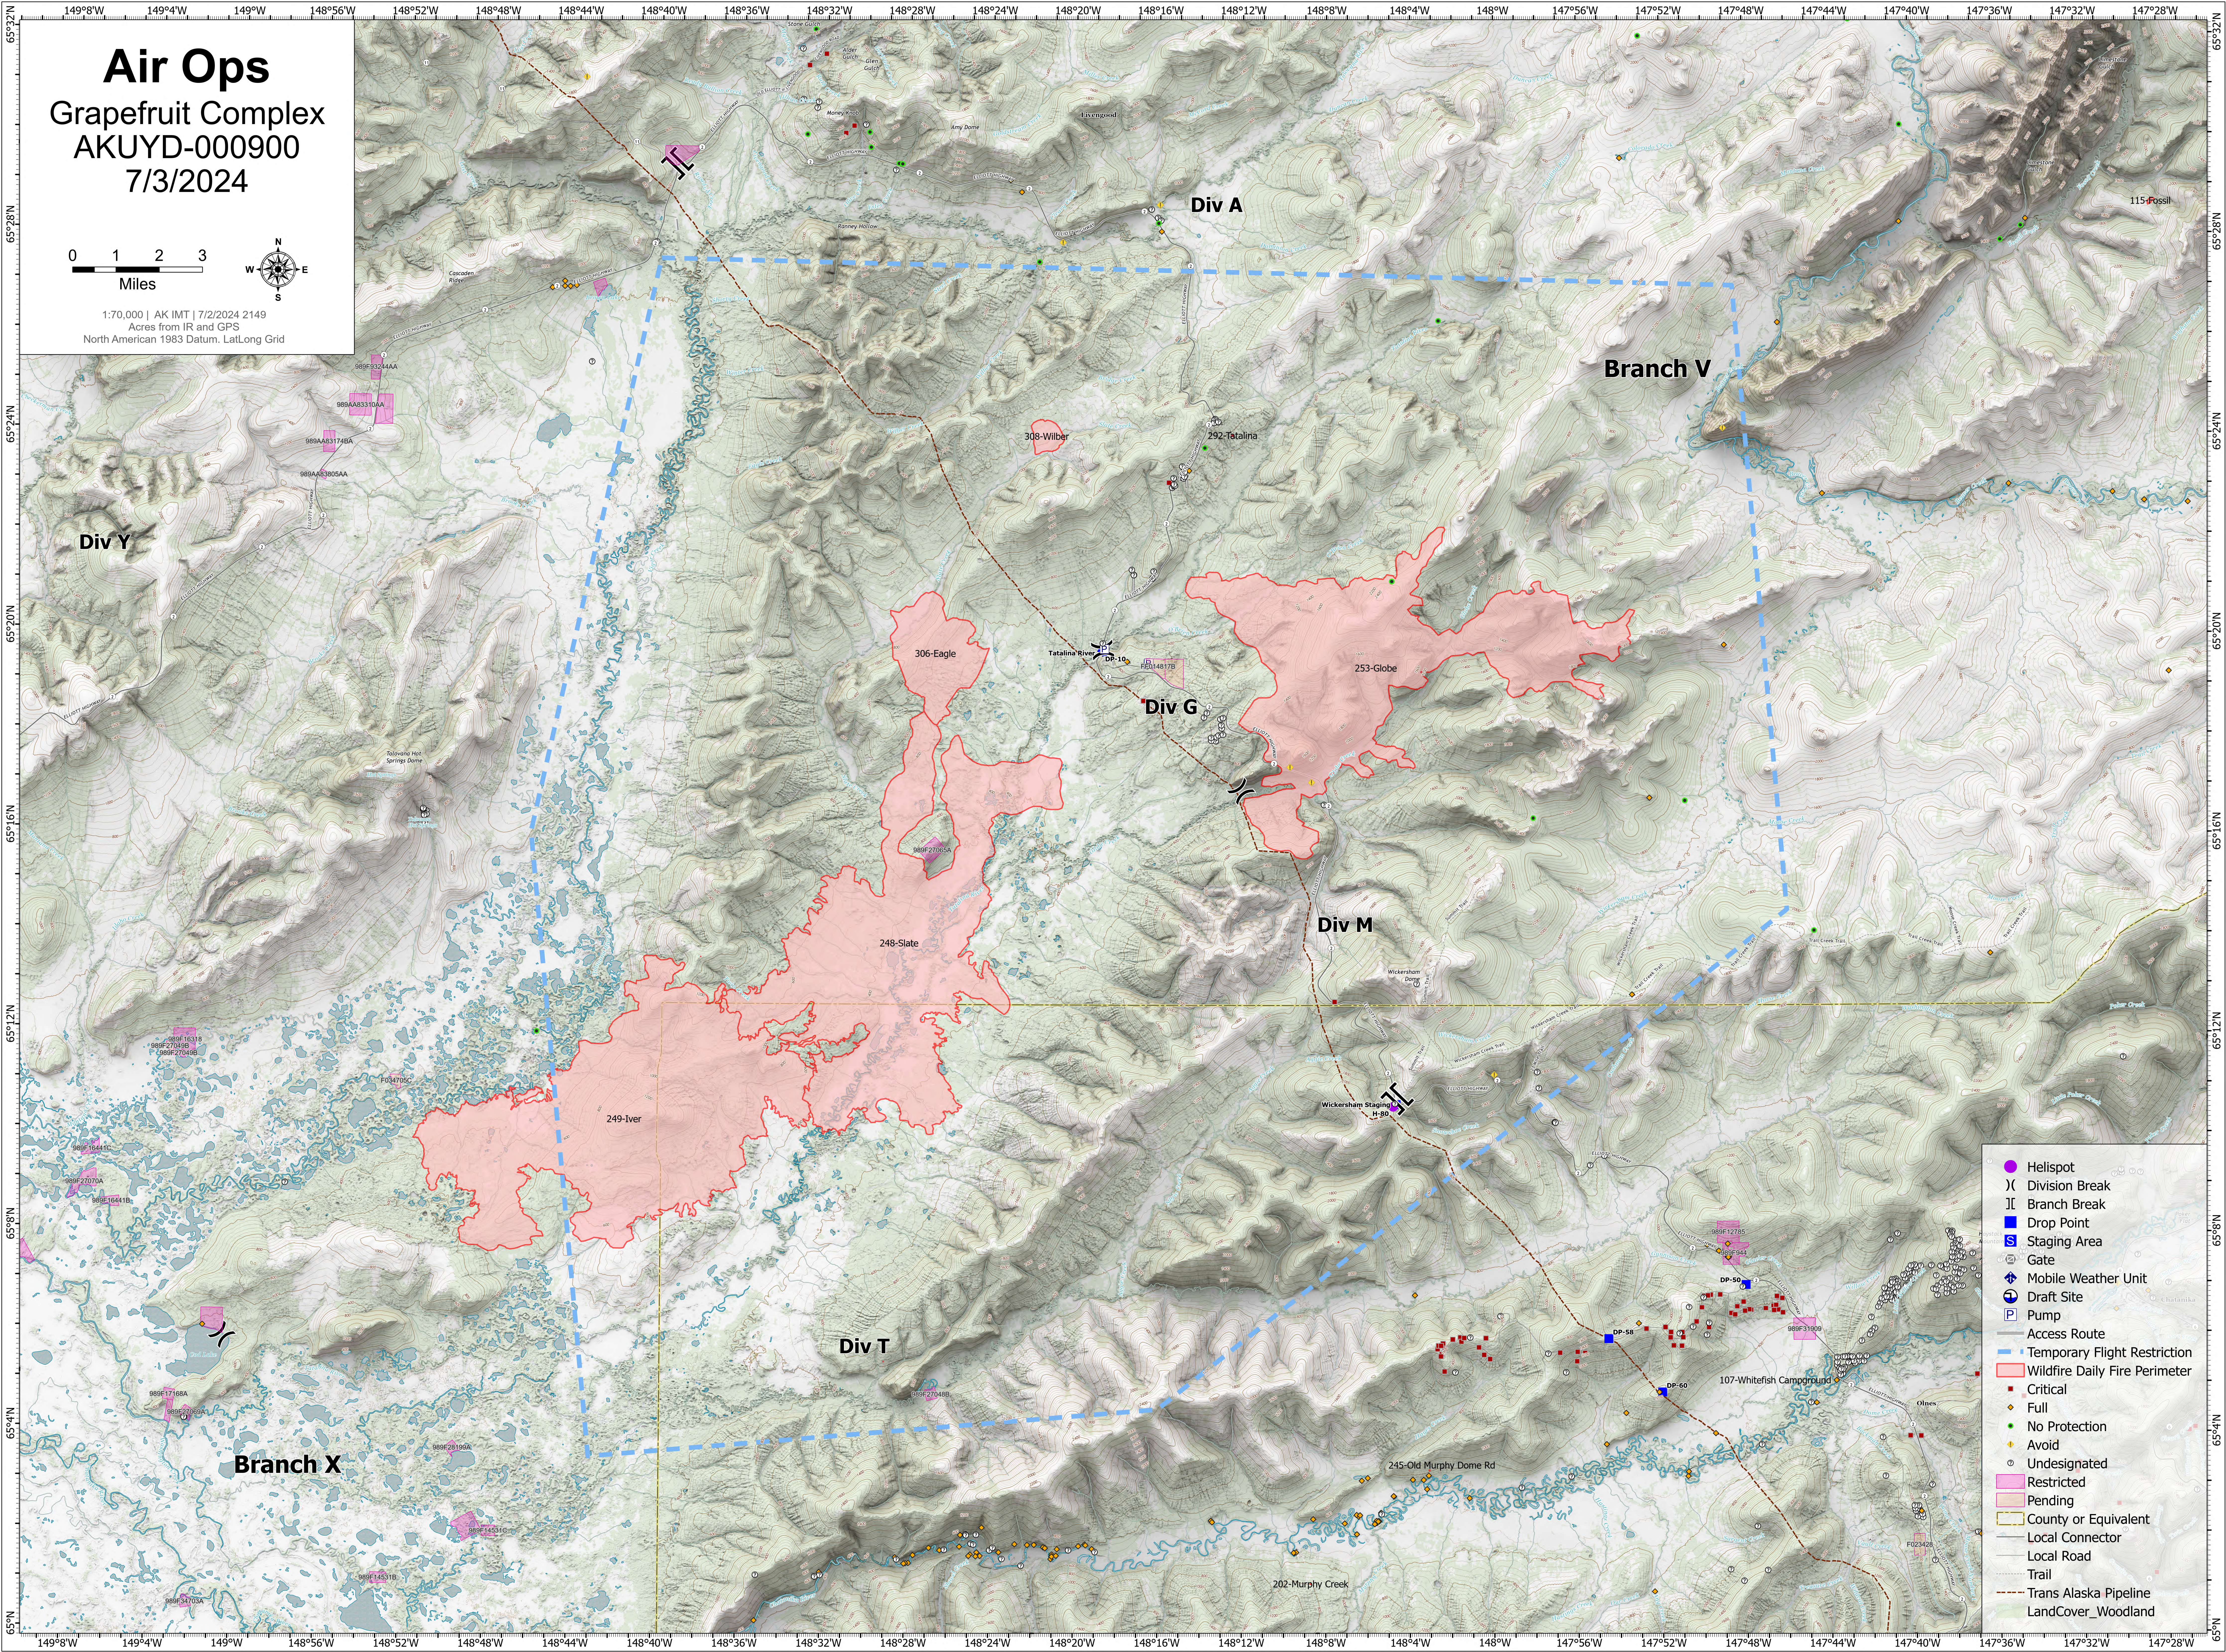

Air Ops

Grapefruit Complex

AKUYD-000900

7/3/2024

1:70,000 | AK IMT | 7/2/2024 2149
Acres from IR and GPS
North American 1983 Datum, LatLong Grid

- Helispot
-) Division Break
-] Branch Break
- Drop Point
- Staging Area
- Gate
- ⚙ Mobile Weather Unit
- ⚙ Draft Site
- Ⓟ Pump
- Access Route
- Temporary Flight Restriction
- Wildfire Daily Fire Perimeter
- Critical
- Full
- No Protection
- Avoid
- Undesignated
- Restricted
- Pending
- County or Equivalent
- Local Connector
- Local Road
- Trail
- Trans Alaska Pipeline
- LandCover_Woodland