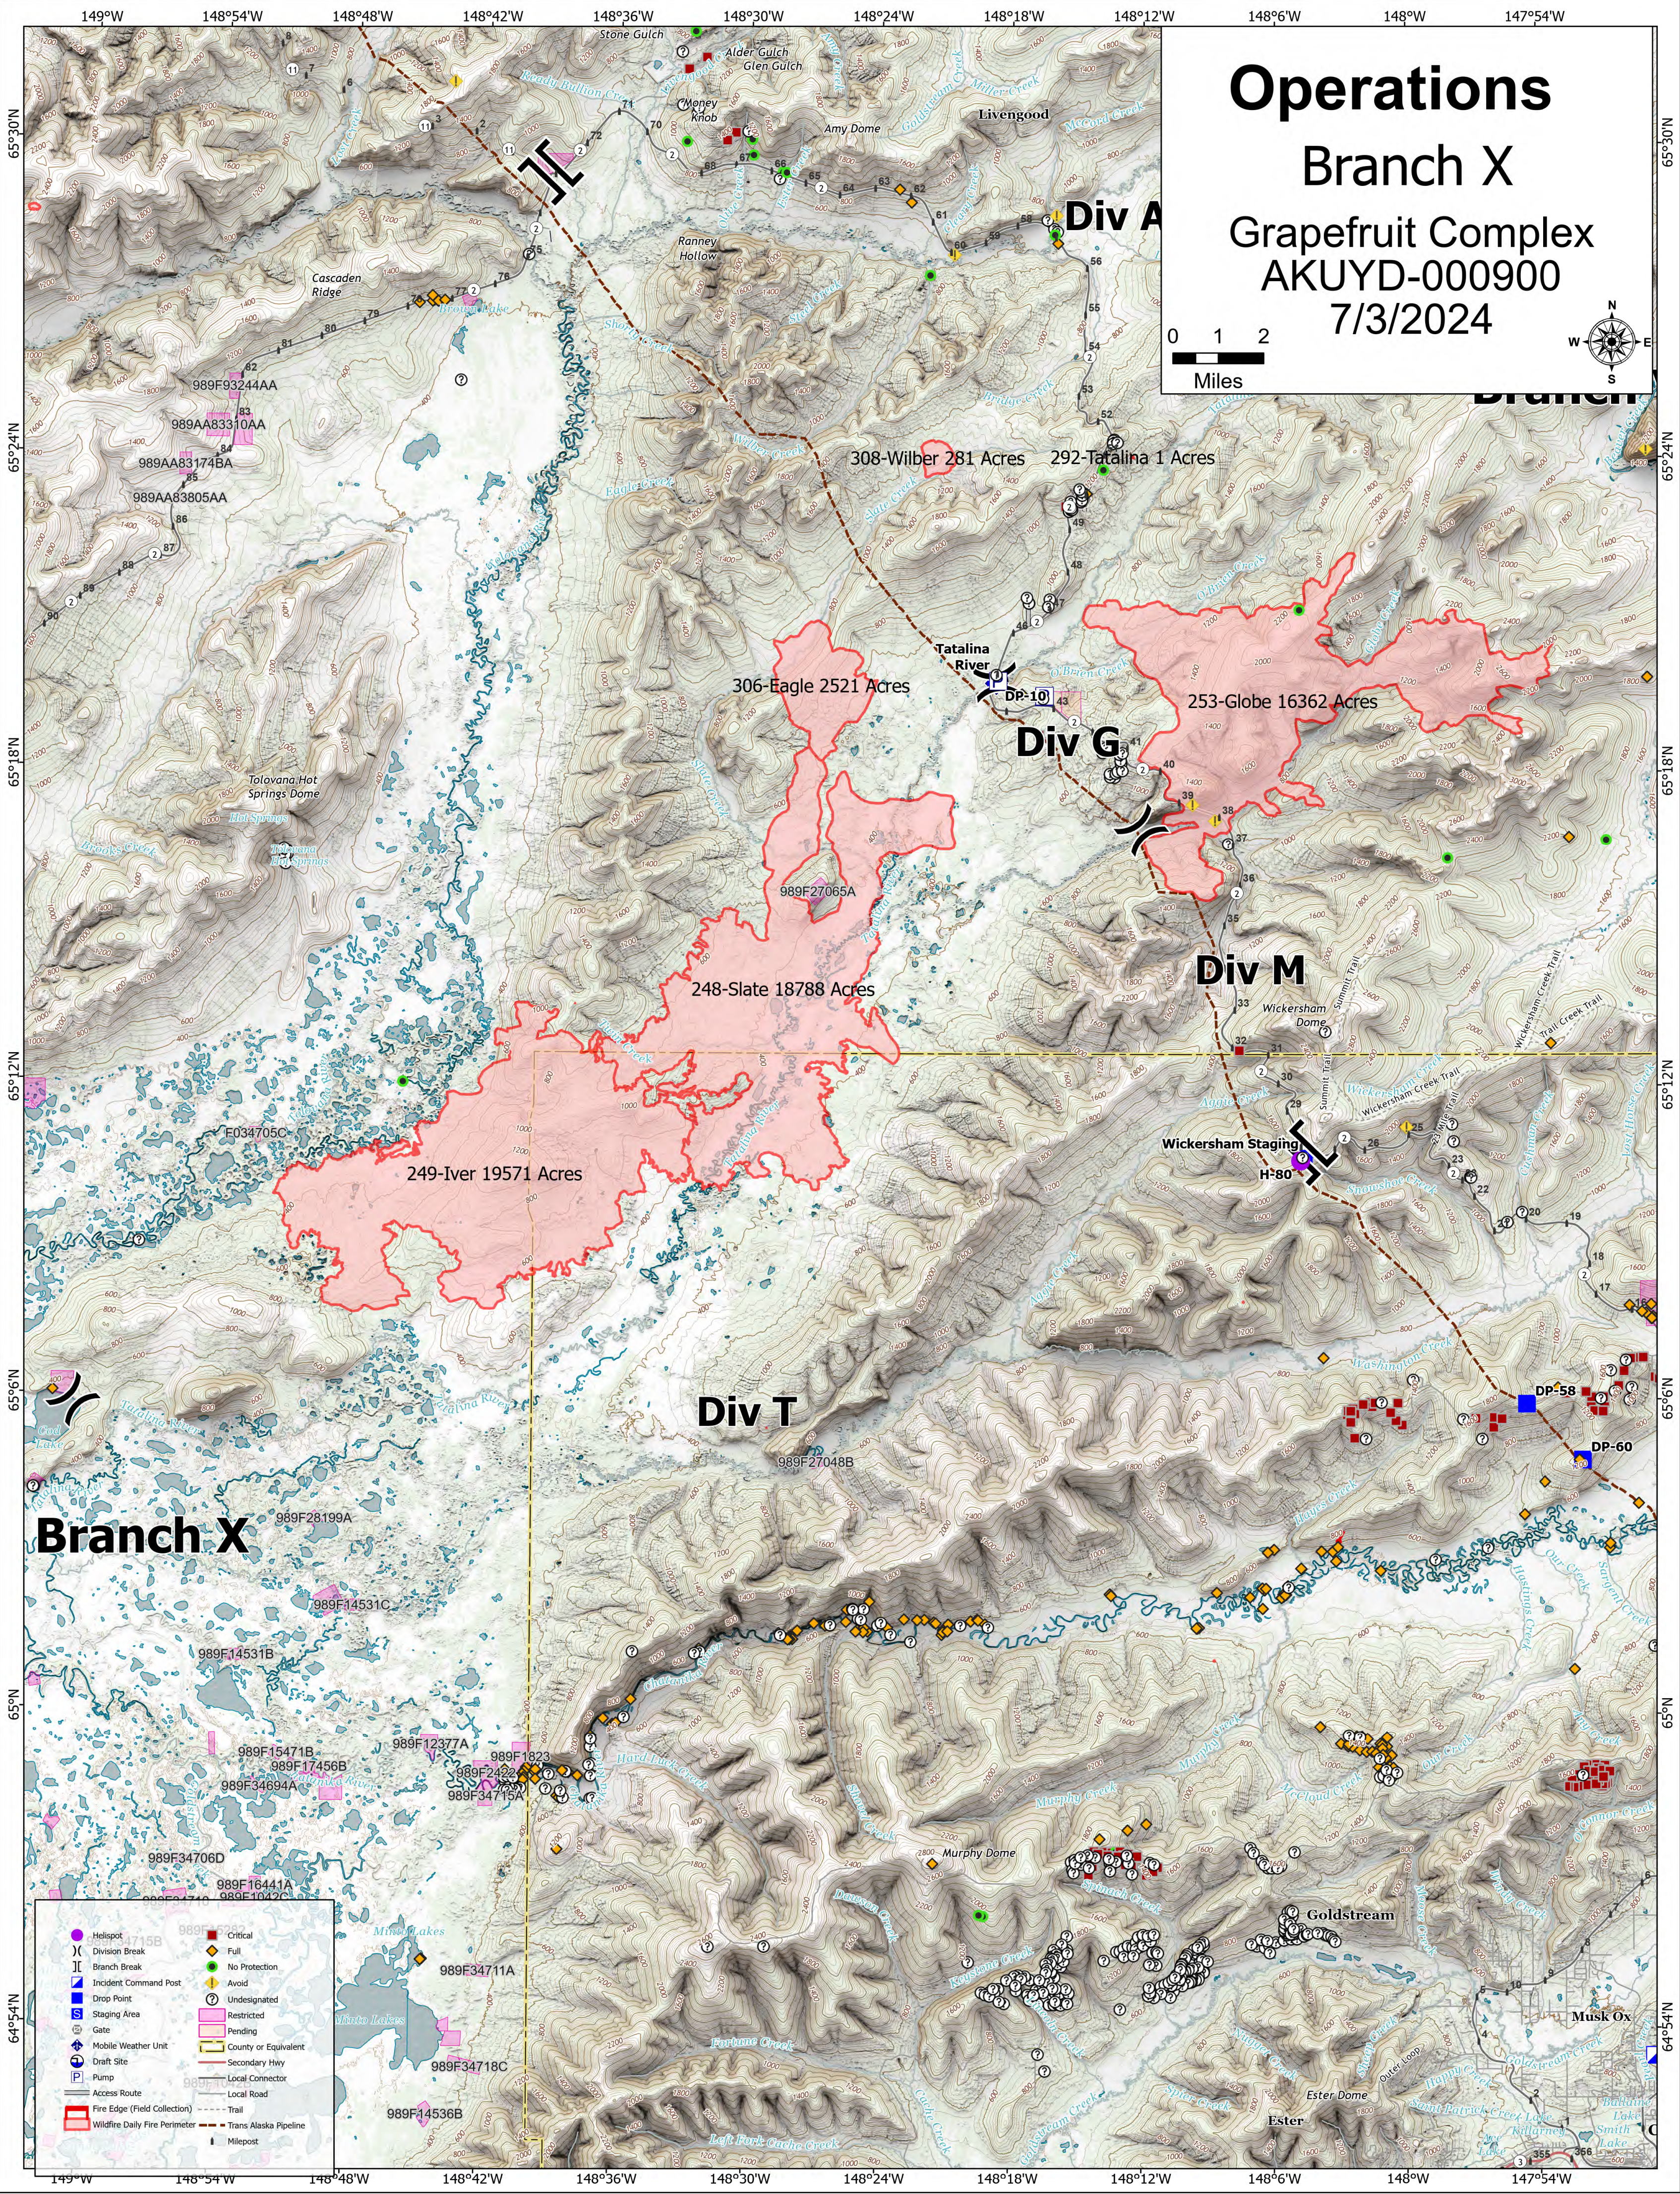

Operations Branch X Grapefruit Complex AKUYD-000900 7/3/2024

Branch X

Div T

Div G

Div M

Div A

- Hellsport
- Division Break
- Branch Break
- Incident Command Post
- Drop Point
- Staging Area
- Gate
- Mobile Weather Unit
- Draft Site
- Pump
- Critical
- Full
- No Protection
- Avoid
- Undesignated
- Restricted
- Pending
- County or Equivalent
- Local Connector
- Local Road
- Access Route
- Fire Edge (Field Collection)
- Trans Alaska Pipeline
- Milepost