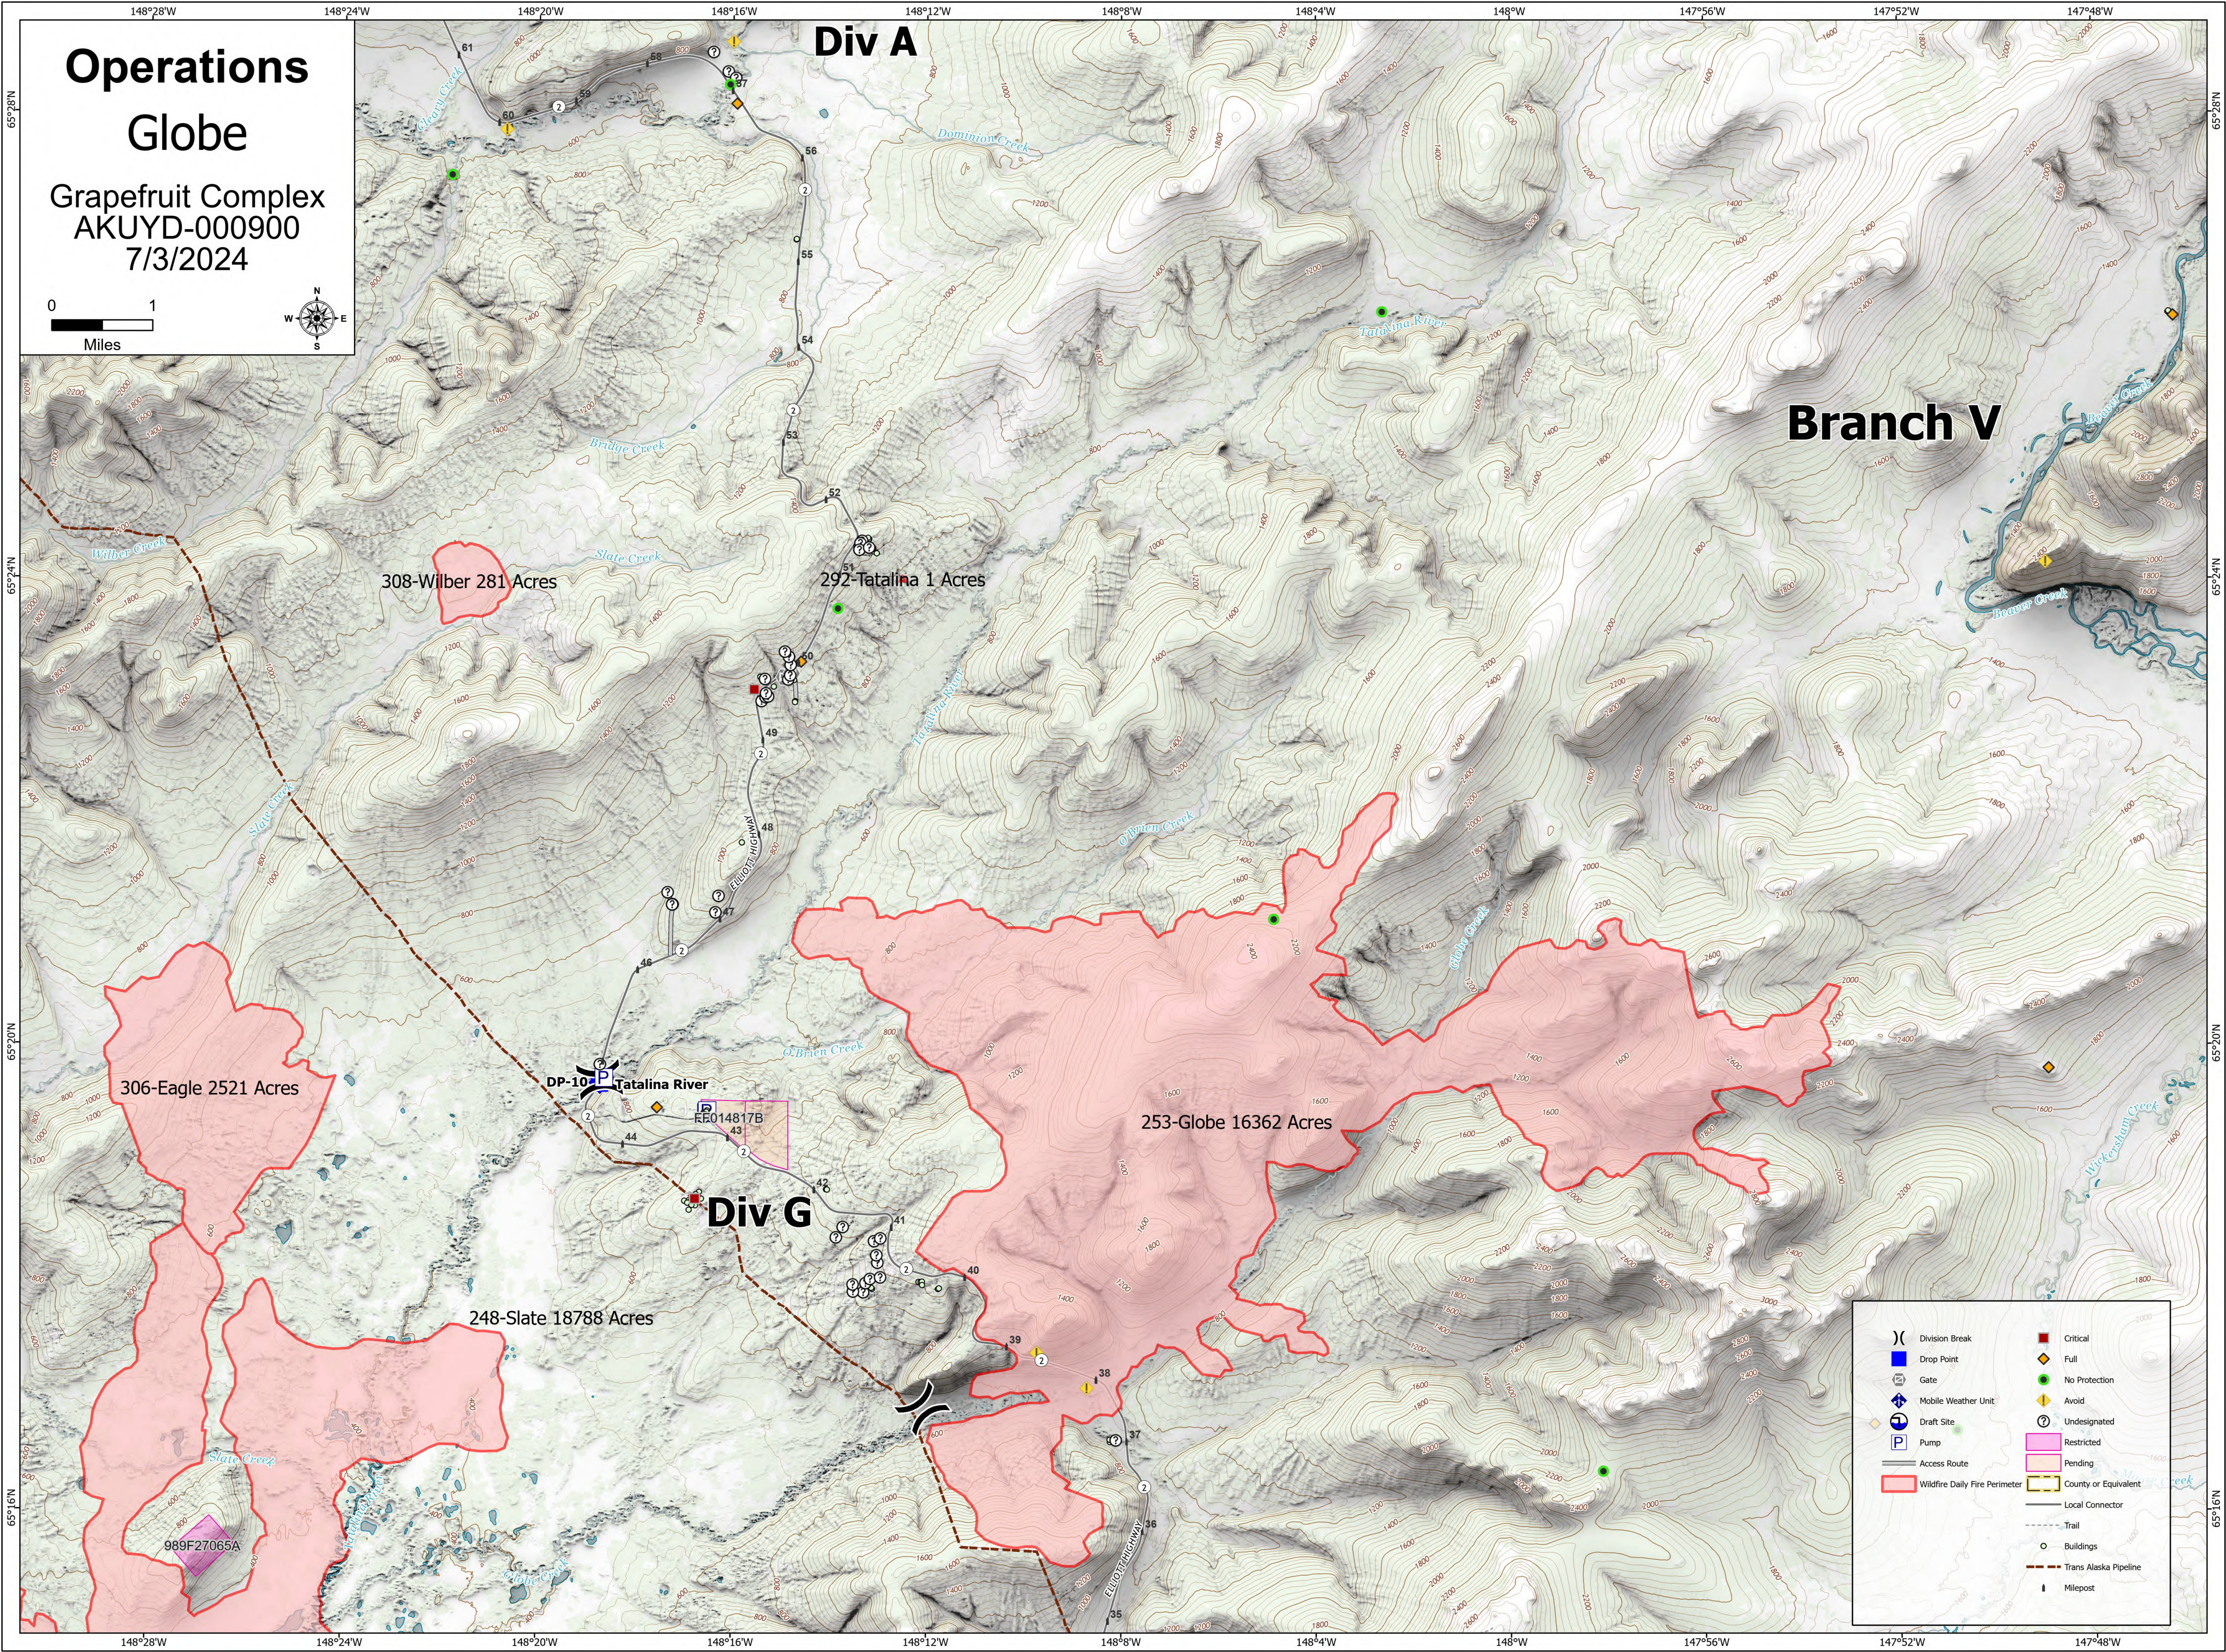

Operations Globe

Grapefruit Complex
AKUYD-000900
7/3/2024

	Division Break		Critical
	Drop Point		Full
	Gate		No Protection
	Mobile Weather Unit		Avoid
	Draft Site		Undesignated
	Pump		Restricted
	Access Route		Pending
	Wildfire Daily Fire Perimeter		County or Equivalent
			Local Connector
			Trail
			Buildings
			Trans Alaska Pipeline
			Milepost