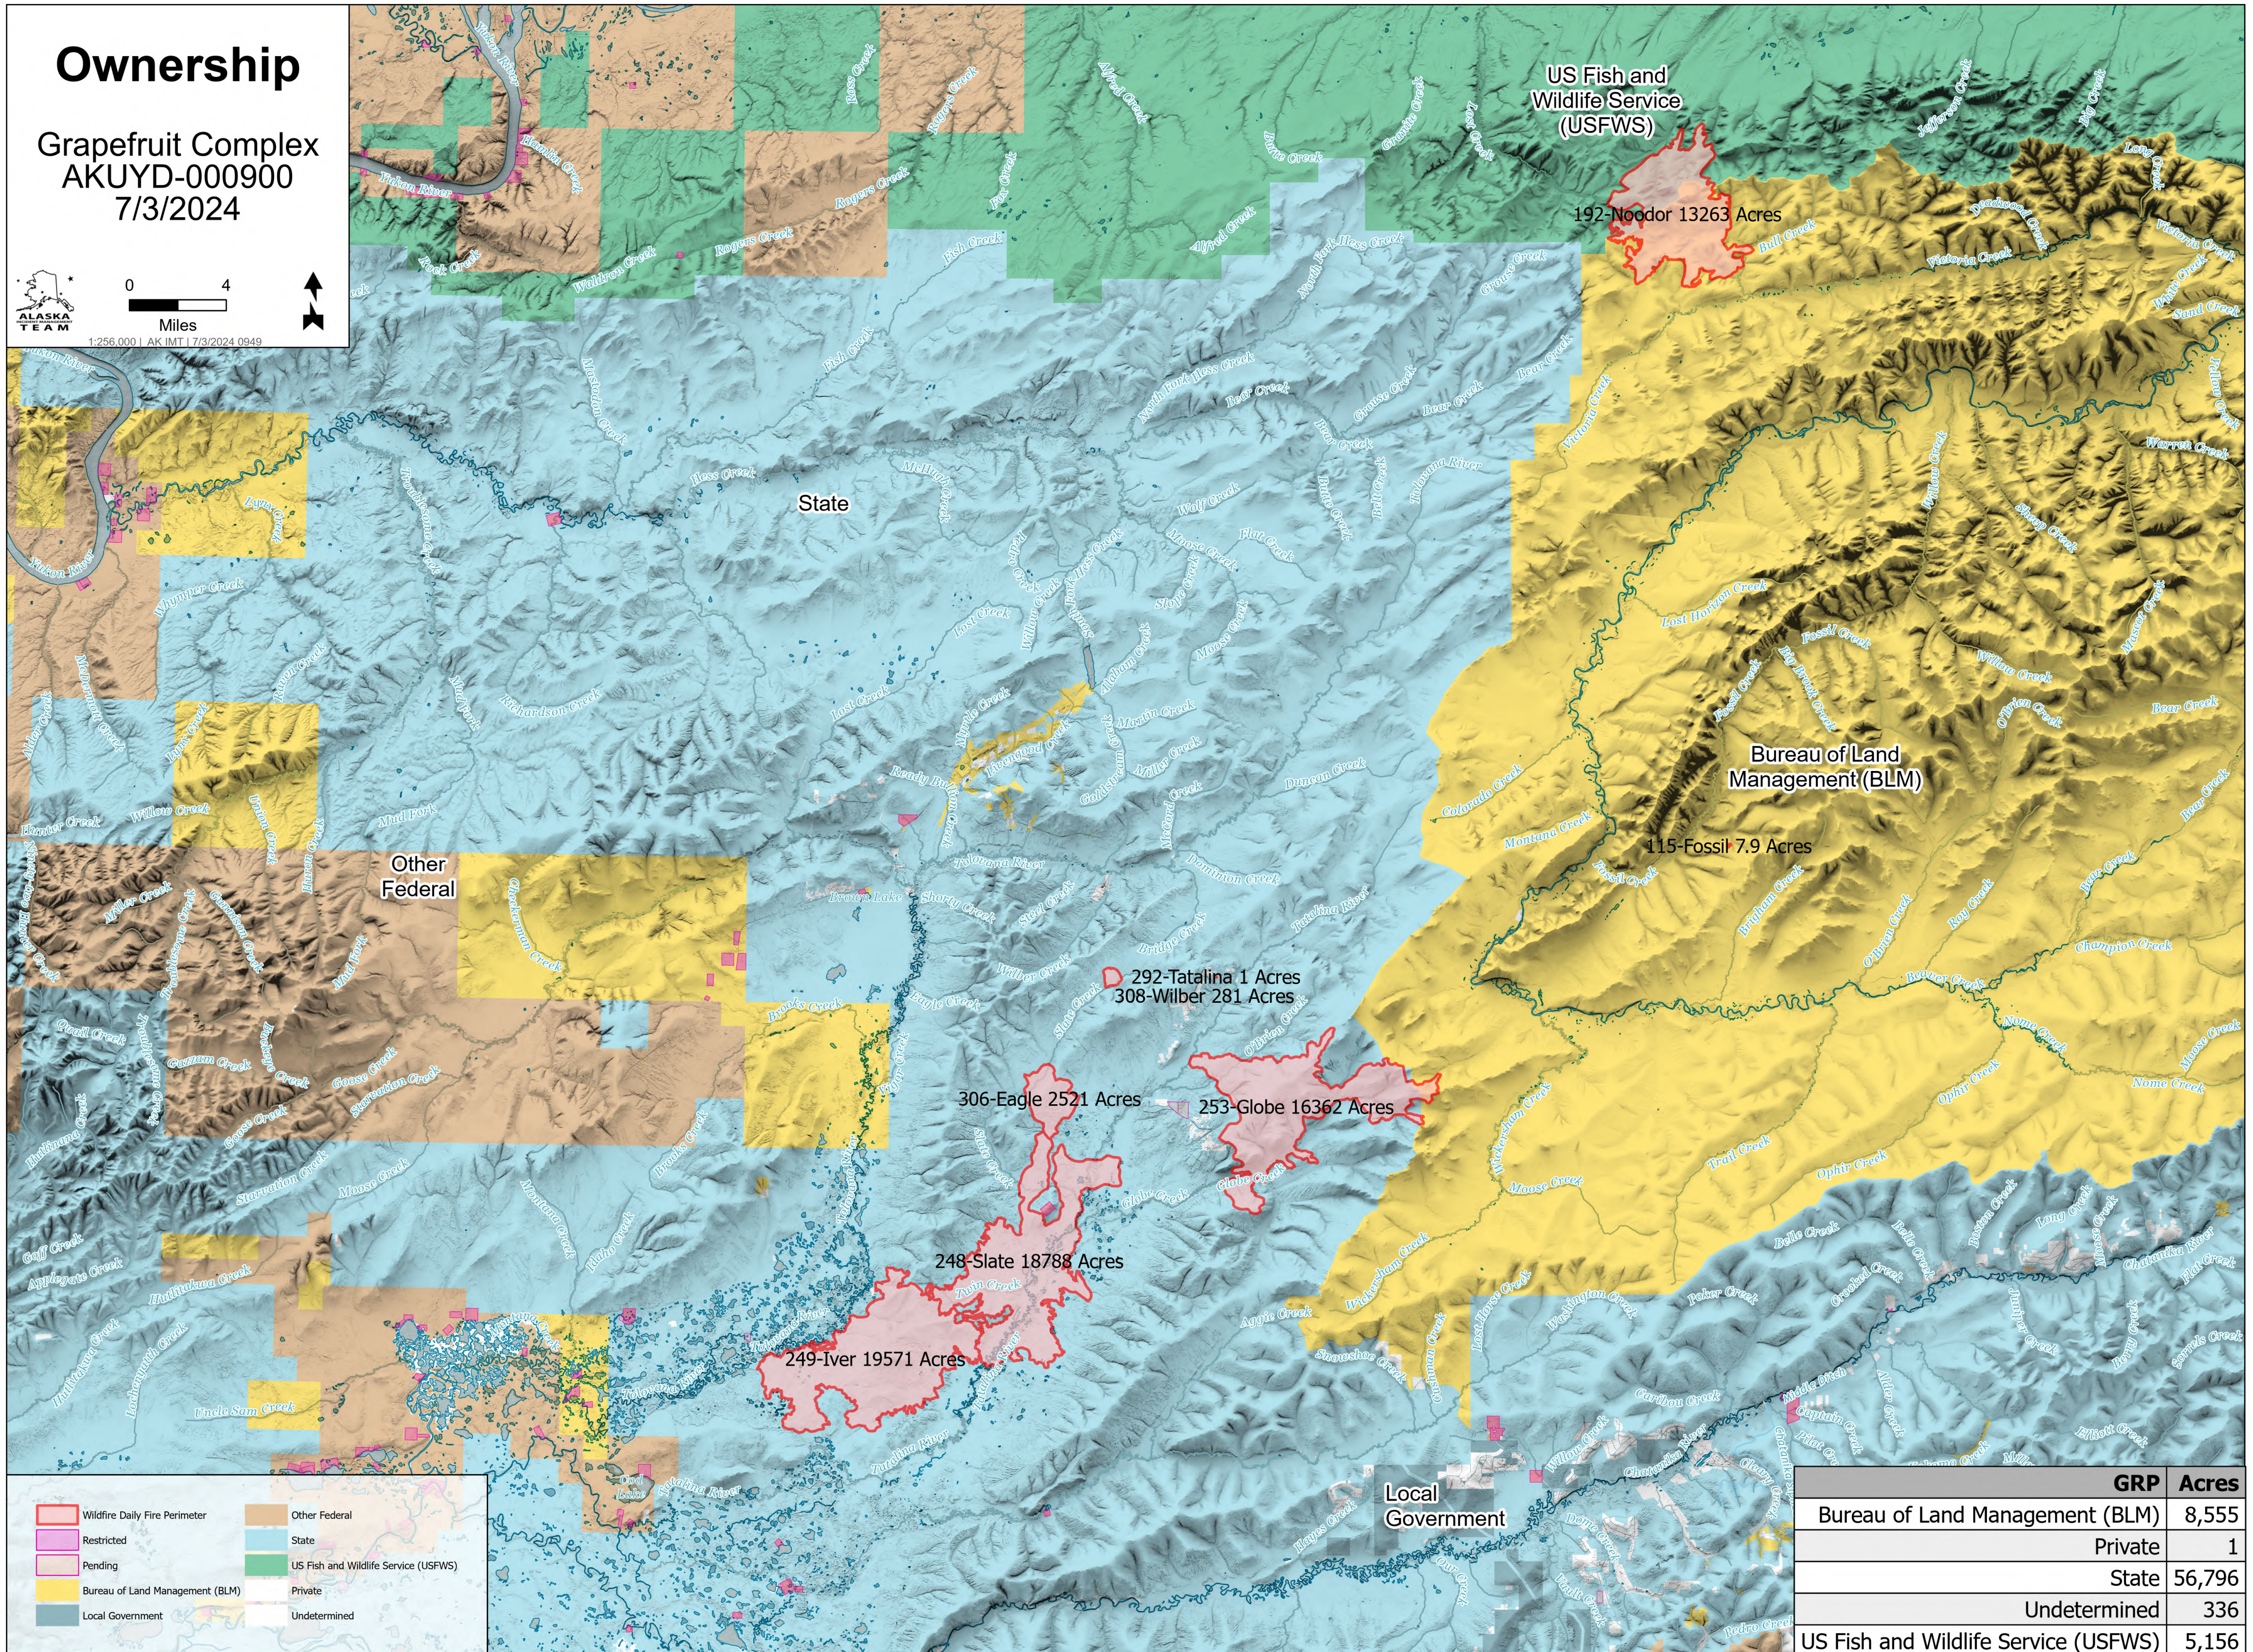

Ownership

Grapefruit Complex
AKUYD-000900
7/3/2024

1:256,000 | AK IMT 1/73/2024 0949

■	Wildfire Daily Fire Perimeter	■	Other Federal
■	Restricted	■	State
■	Pending	■	US Fish and Wildlife Service (USFWS)
■	Bureau of Land Management (BLM)	■	Private
■	Local Government	■	Undetermined

GRP	Acres
Bureau of Land Management (BLM)	8,555
Private	1
State	56,796
Undetermined	336
US Fish and Wildlife Service (USFWS)	5,156