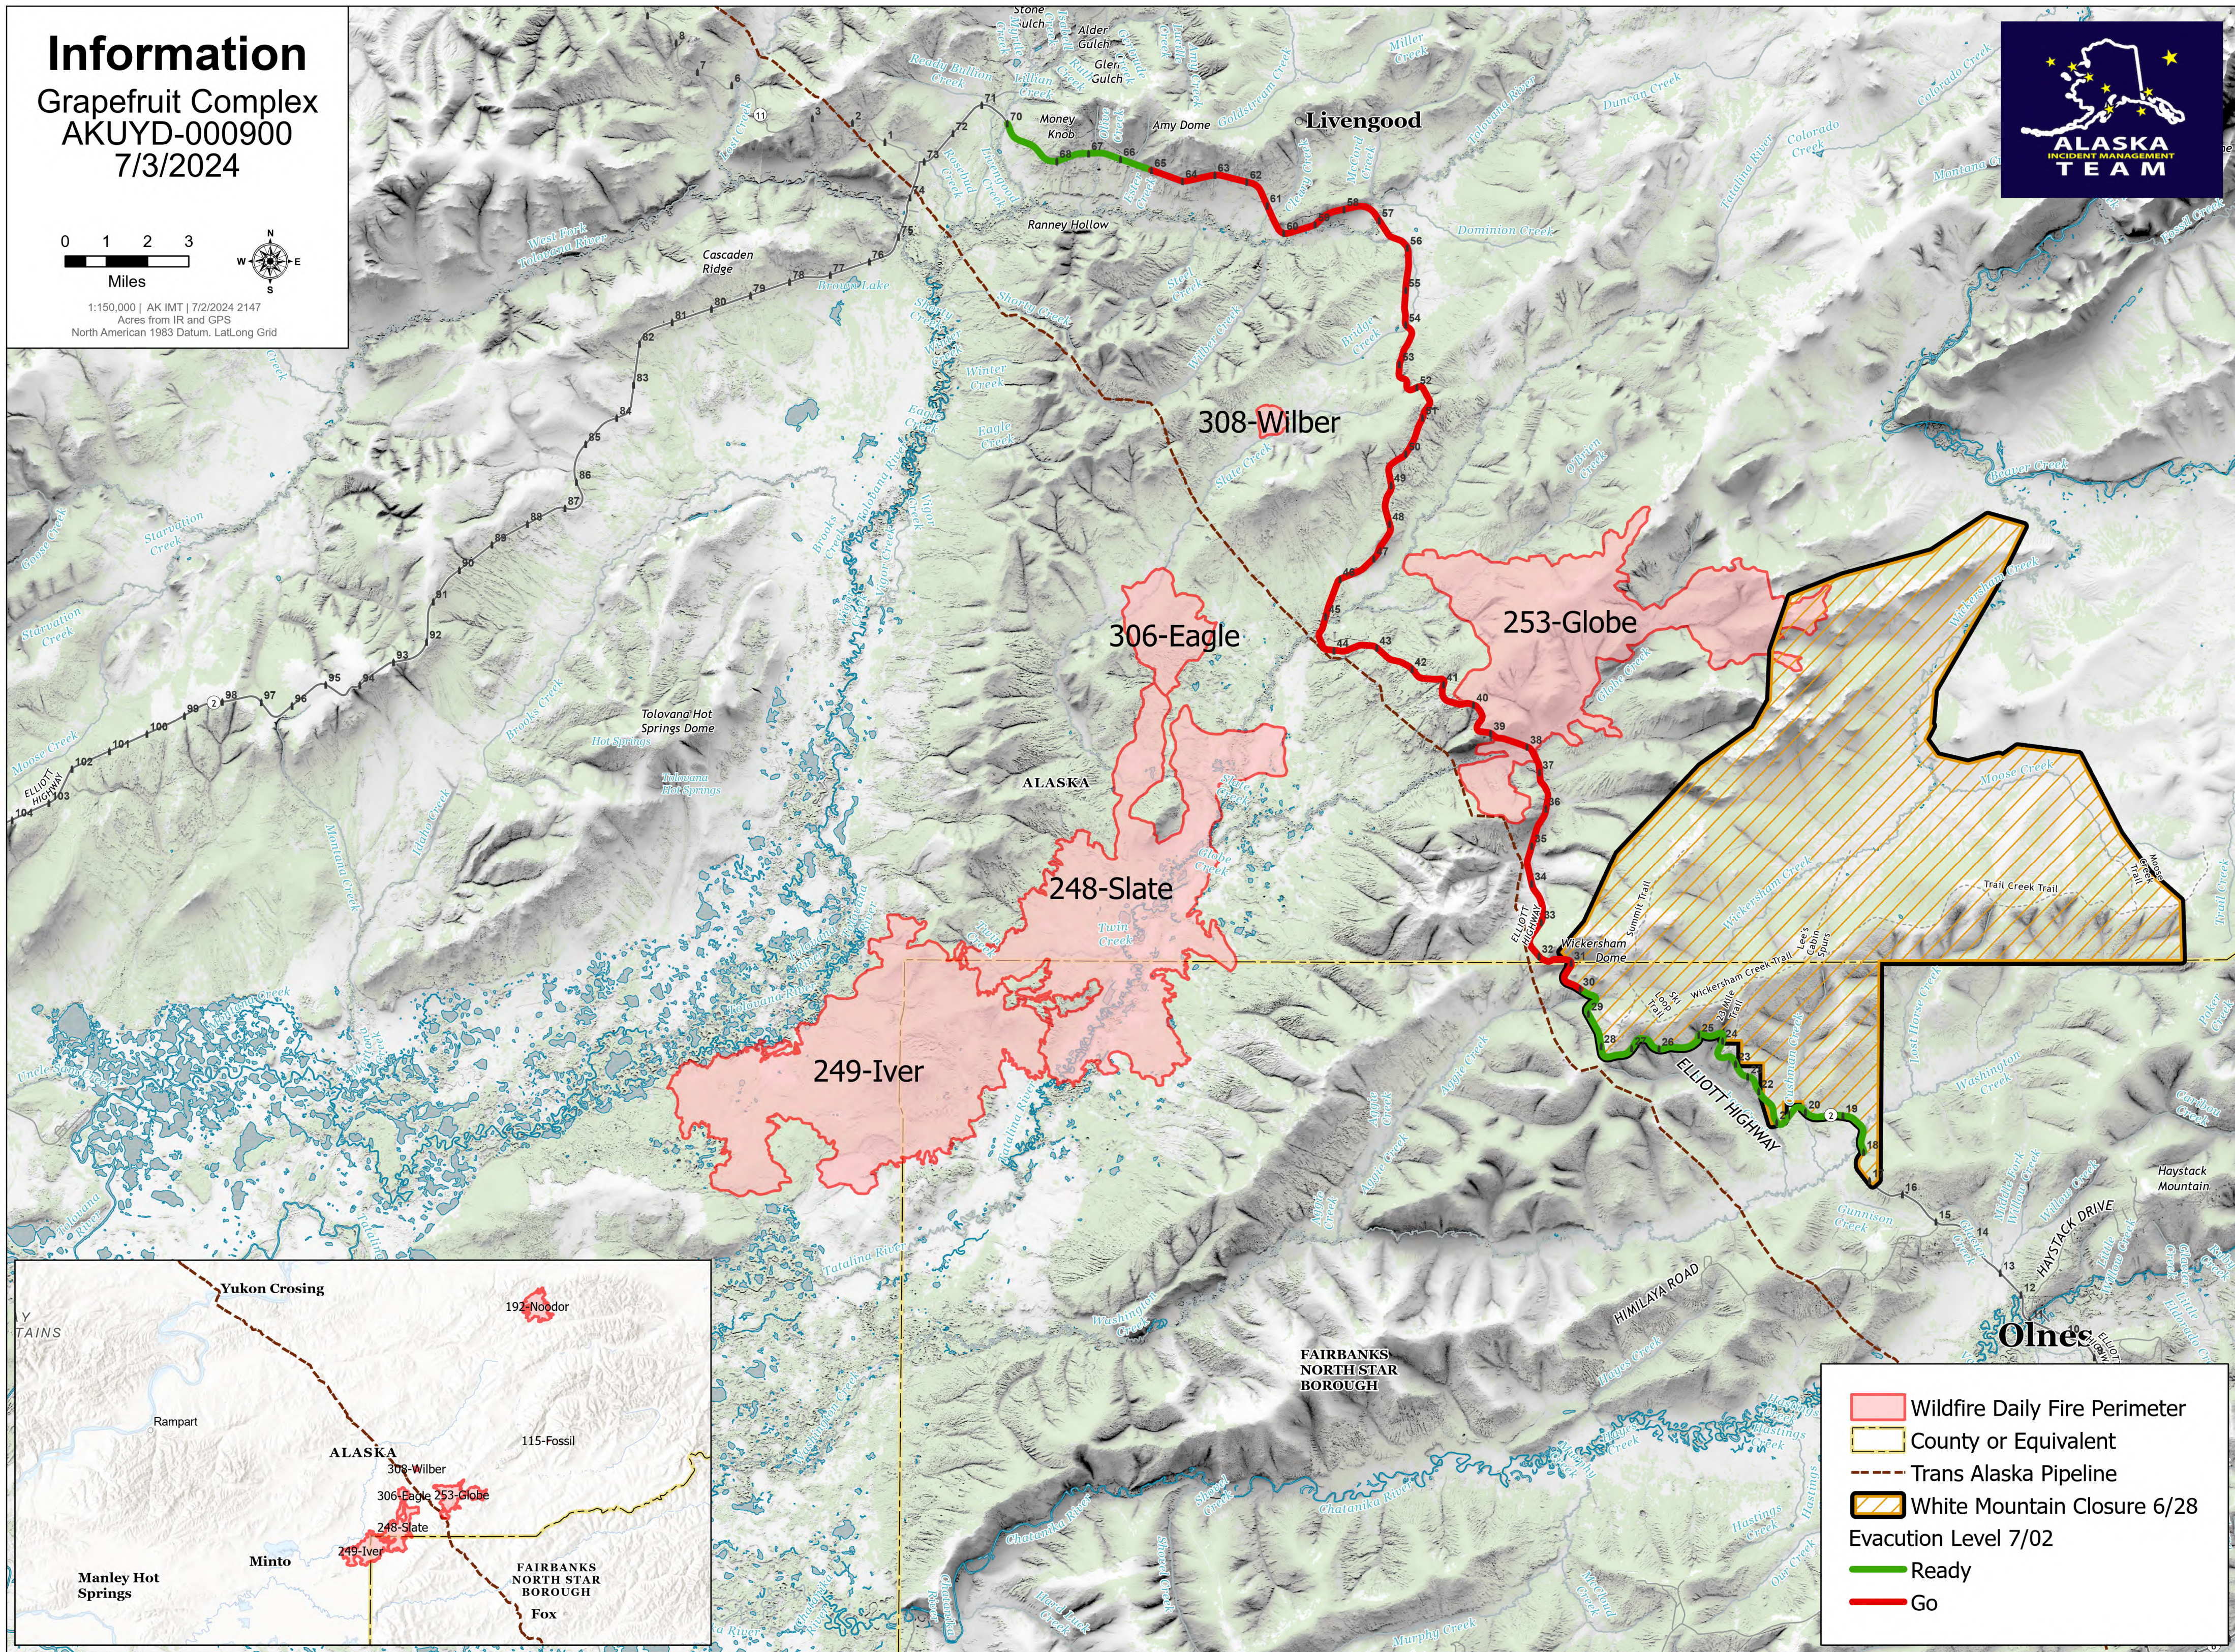

Information

Grapefruit Complex
AKUYD-000900
7/3/2024

1:150,000 | AK IMT | 7/2/2024 2147
Acres from IR and GPS
North American 1983 Datum, Lat/Long Grid

- Wildfire Daily Fire Perimeter
- County or Equivalent
- Trans Alaska Pipeline
- White Mountain Closure 6/28
- Evacuation Level 7/02
- Ready
- Go