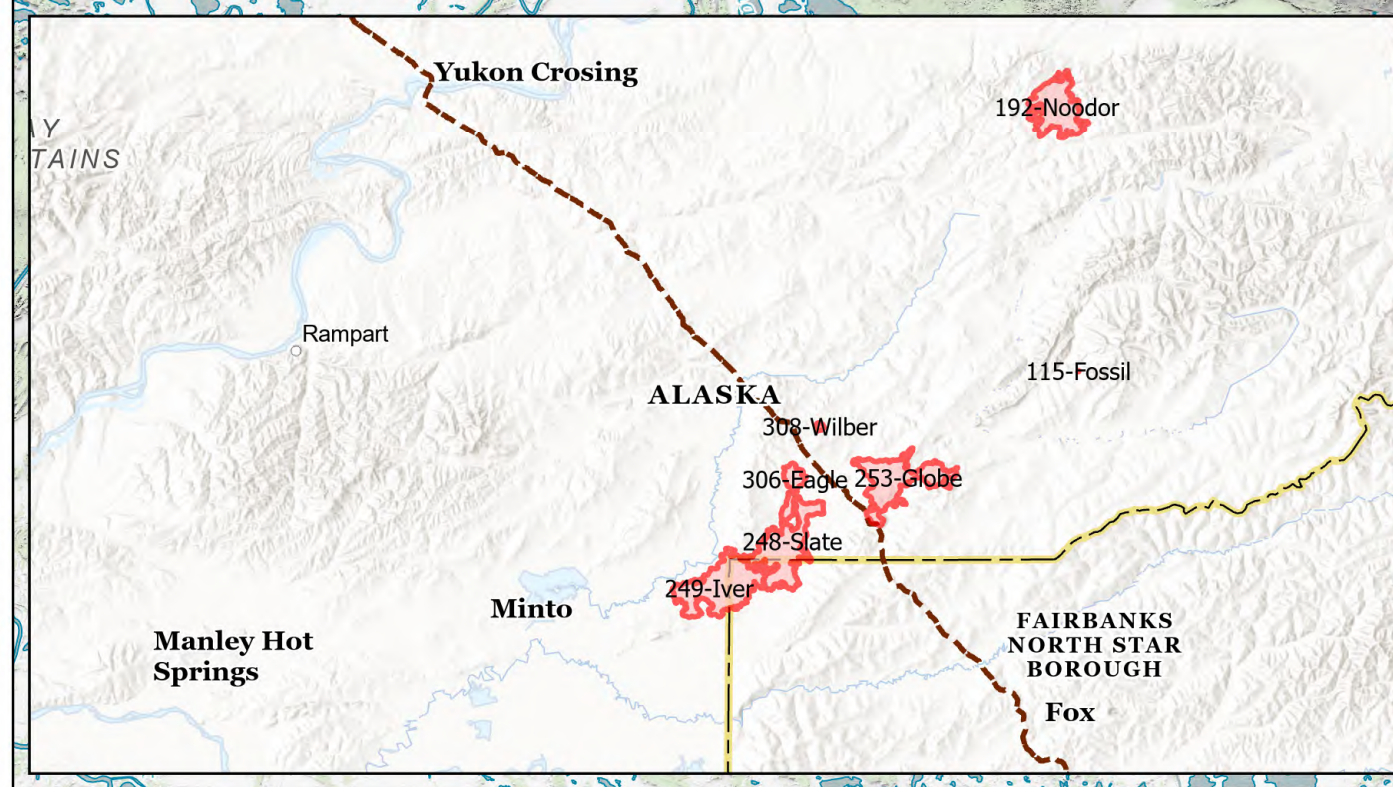

Information

Grapefruit Complex
AKUYD-000900
7/3/2024

1:150,000 | AK IMT | 7/2/2024 2147
Acres from IR and GPS
North American 1983 Datum, Lat/Long Grid

- Wildfire Daily Fire Perimeter
- County or Equivalent
- Trans Alaska Pipeline
- White Mountain Closure 6/28
- Evacuation Level 7/02
- Ready
- Go