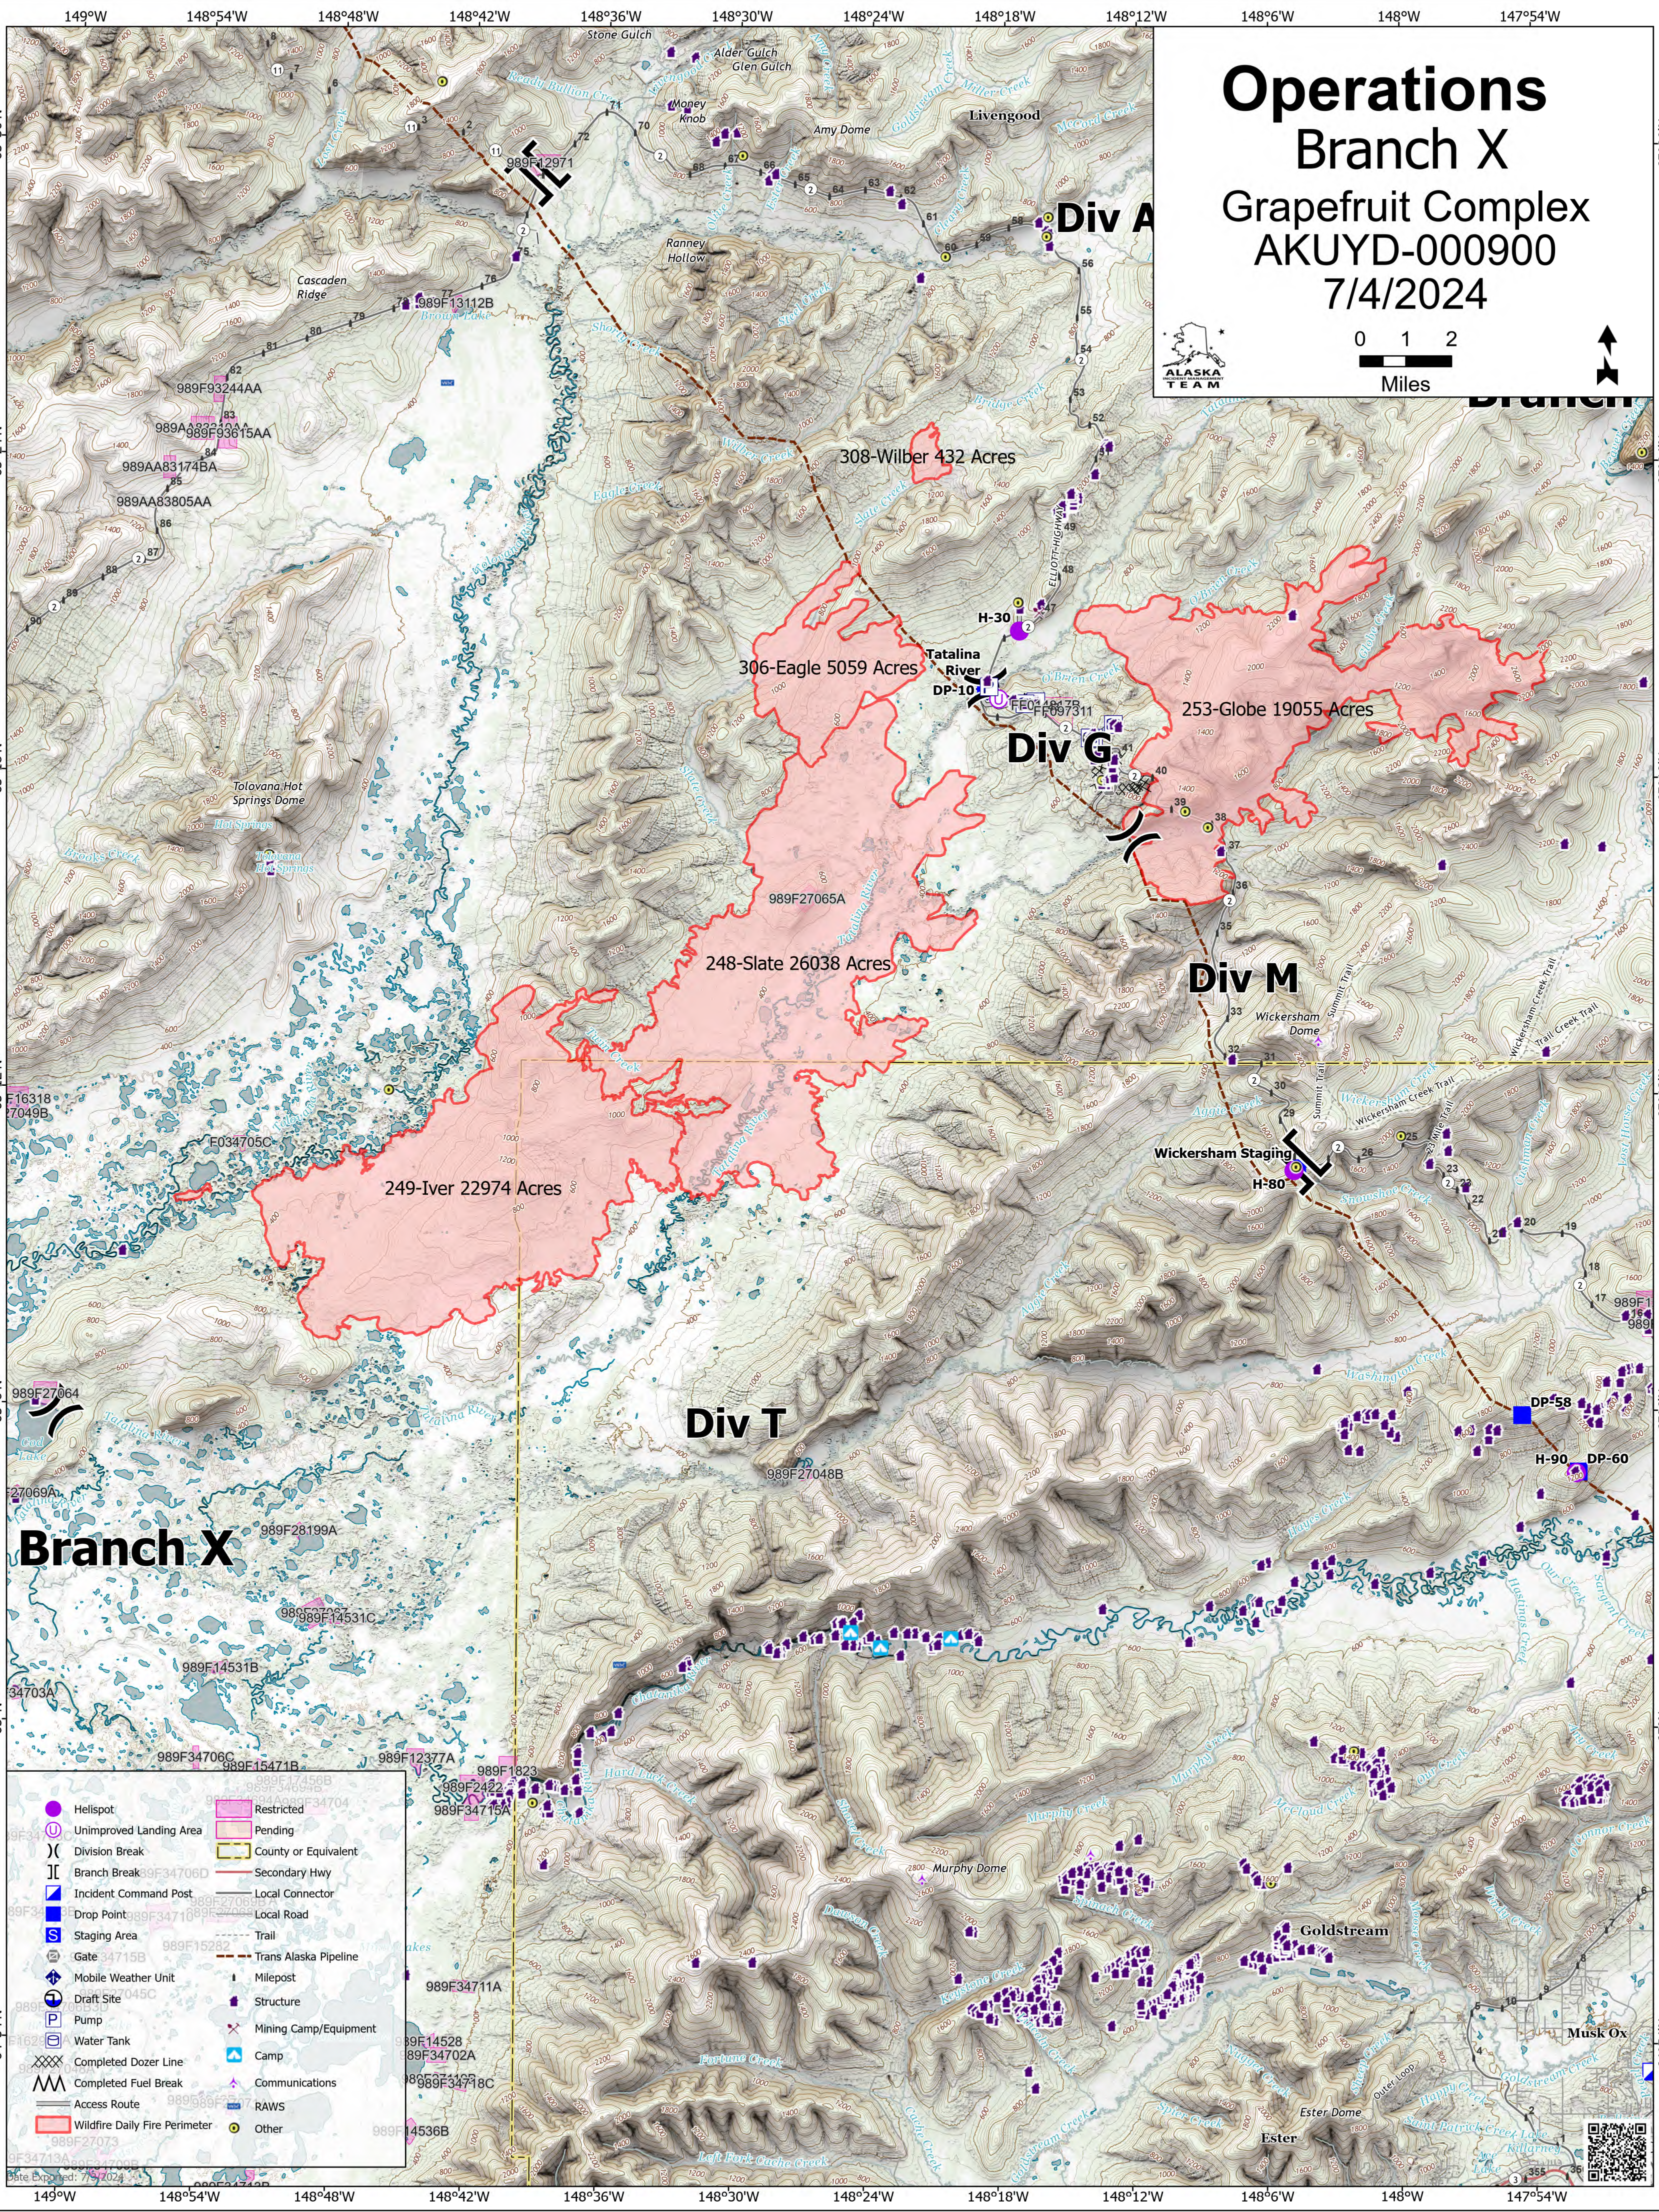

# Operations Branch X Grapefruit Complex AKUYD-000900 7/4/2024

	Hellspot		Restricted
	Unimproved Landing Area		Pending
	Division Break		County or Equivalent
	Branch Break		Secondary Hwy
	Incident Command Post		Local Connector
	Drop Point		Local Road
	Staging Area		Trail
	Gate		Trans Alaska Pipeline
	Mobile Weather Unit		Milepost
	Draft Site		Structure
	Pump		Mining Camp/Equipment
	Water Tank		Camp
	Completed Dozer Line		Communications
	Completed Fuel Break		RAWS
	Access Road		Other
	Wildfire Daily Fire Perimeter		