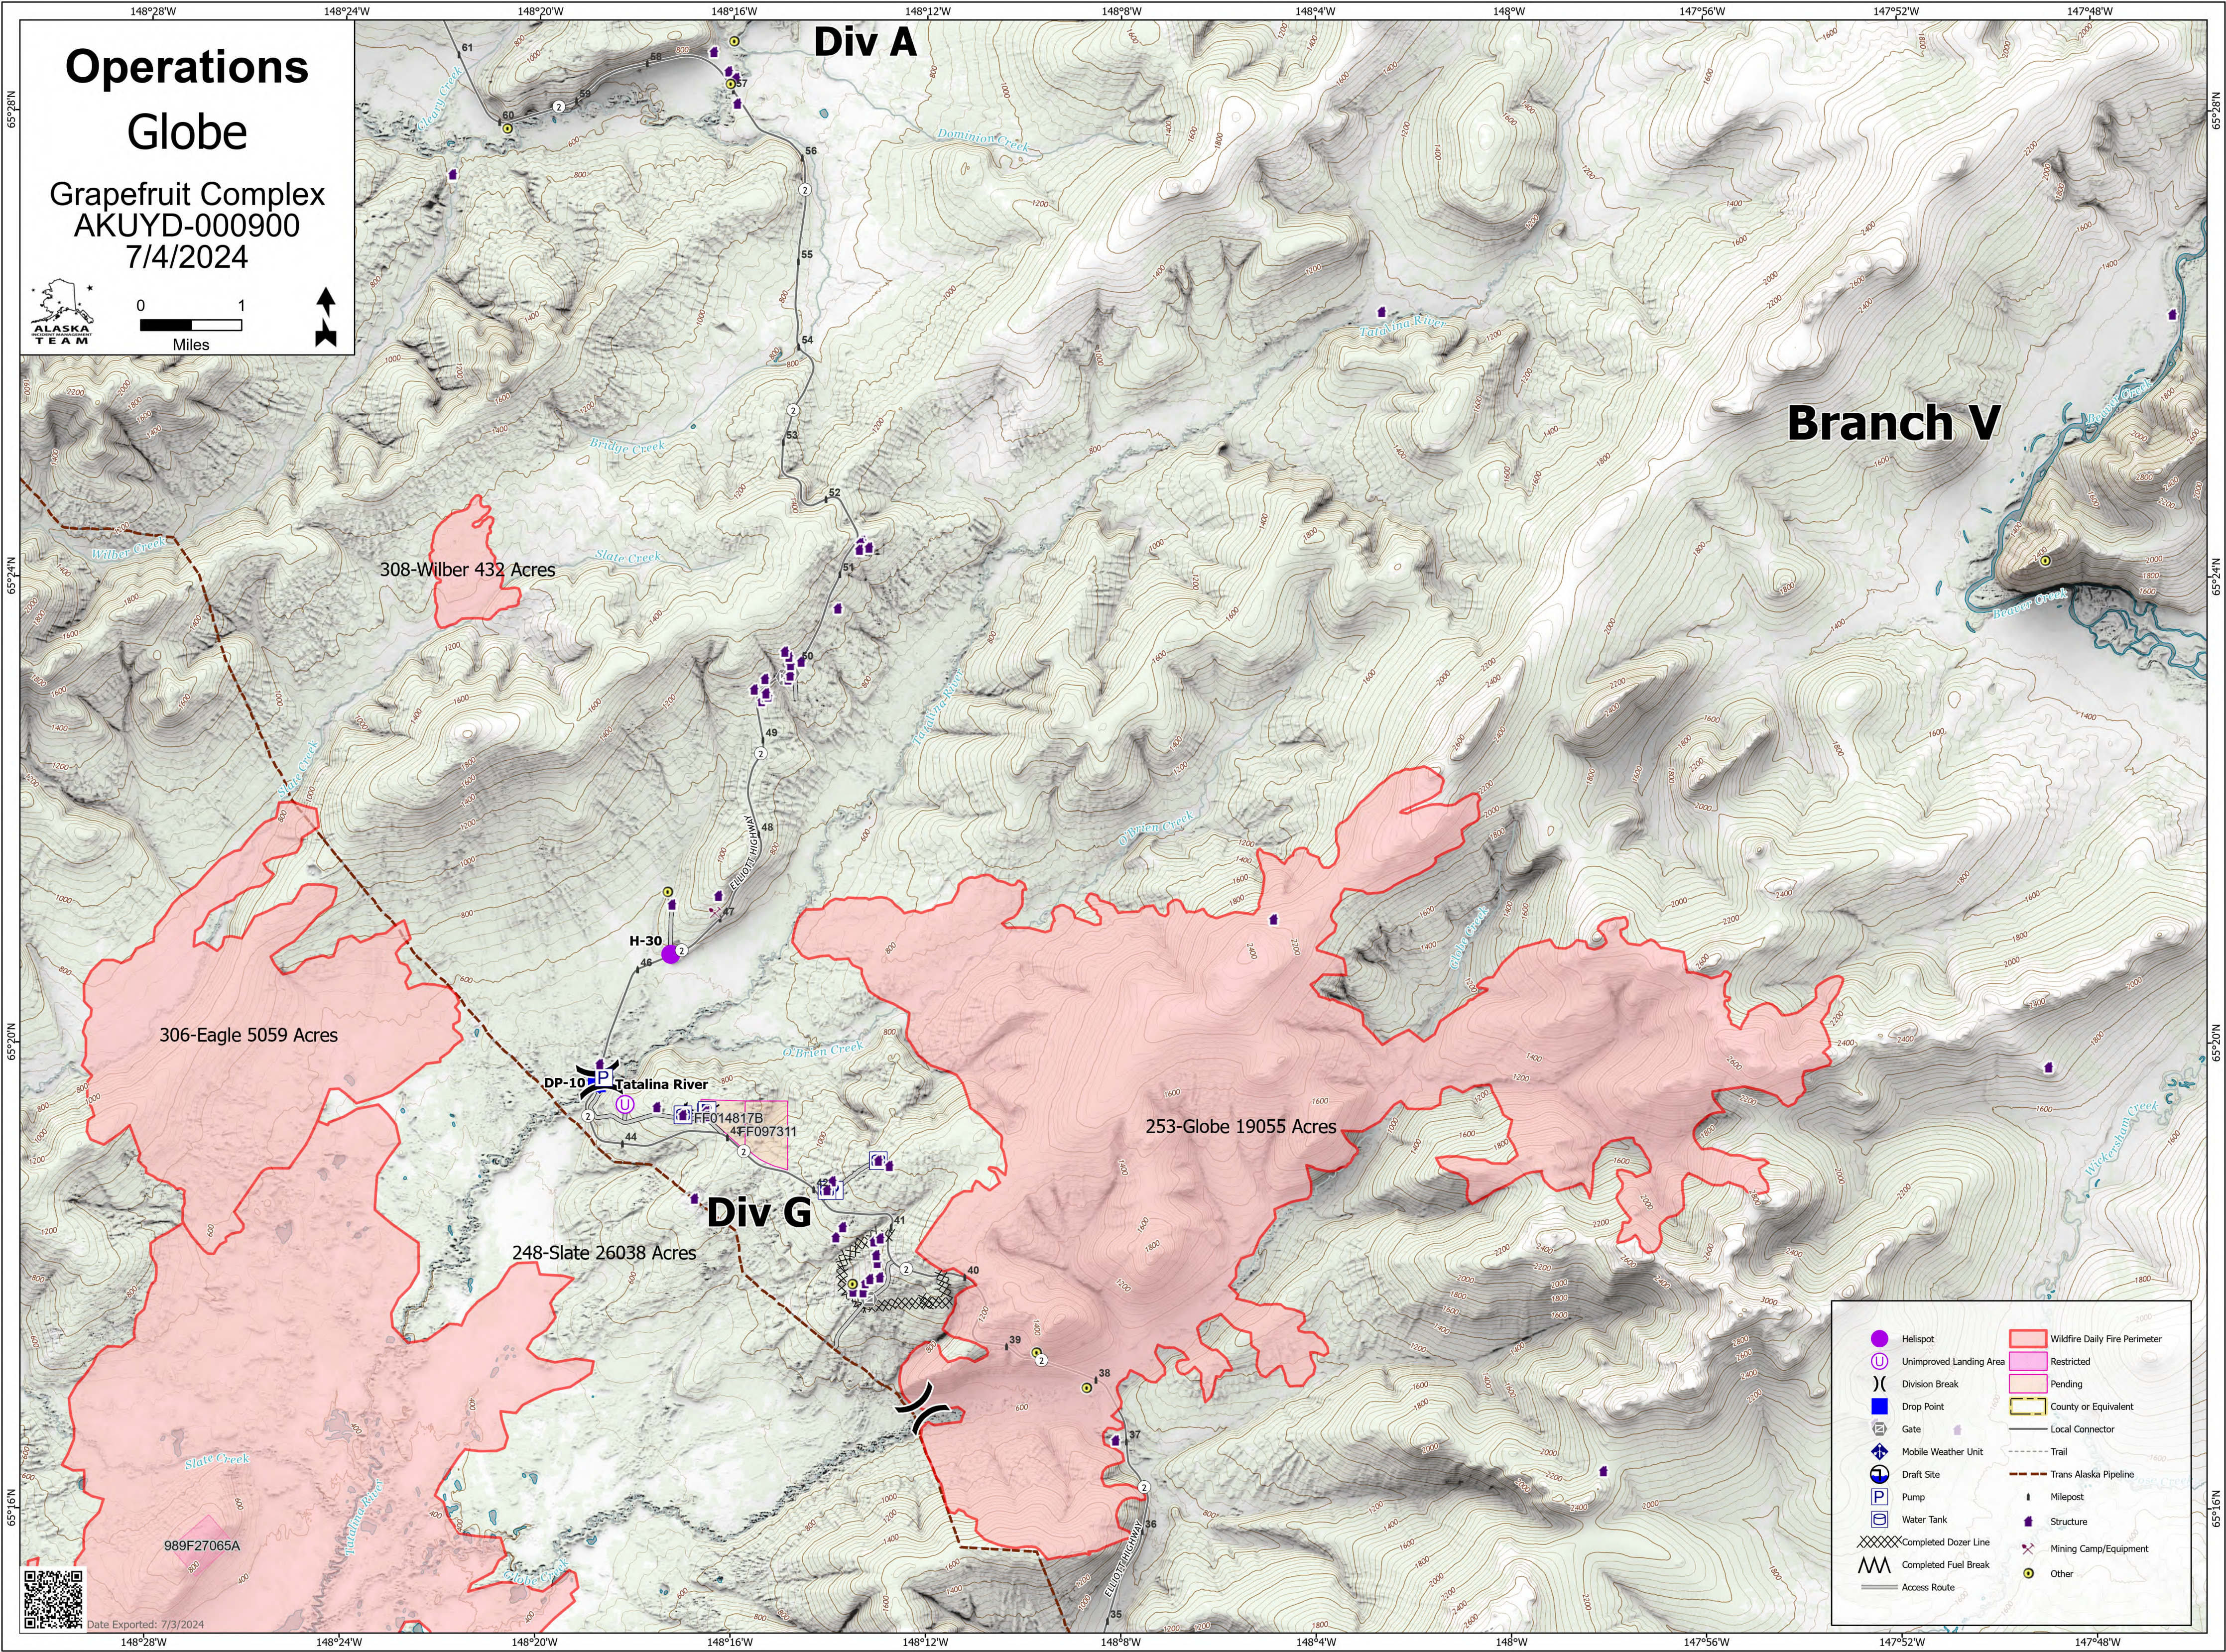

Operations Globe

Grapefruit Complex
AKUYD-000900
7/4/2024

308-Wilber 432 Acres

306-Eagle 5059 Acres

248-Slate 26038 Acres

253-Globe 19055 Acres

Div G

Div A

Branch V

- Helispot
- Unimproved Landing Area
- Division Break
- Gate
- Mobile Weather Unit
- Draft Site
- Pump
- Water Tank
- Completed Dozer Line
- Completed Fuel Break
- Access Route
- Wildfire Daily Fire Perimeter
- Restricted
- Pending
- County or Equivalent
- Local Connector
- Trail
- Trans Alaska Pipeline
- Milepost
- Structure
- Mining Camp/Equipment
- Other