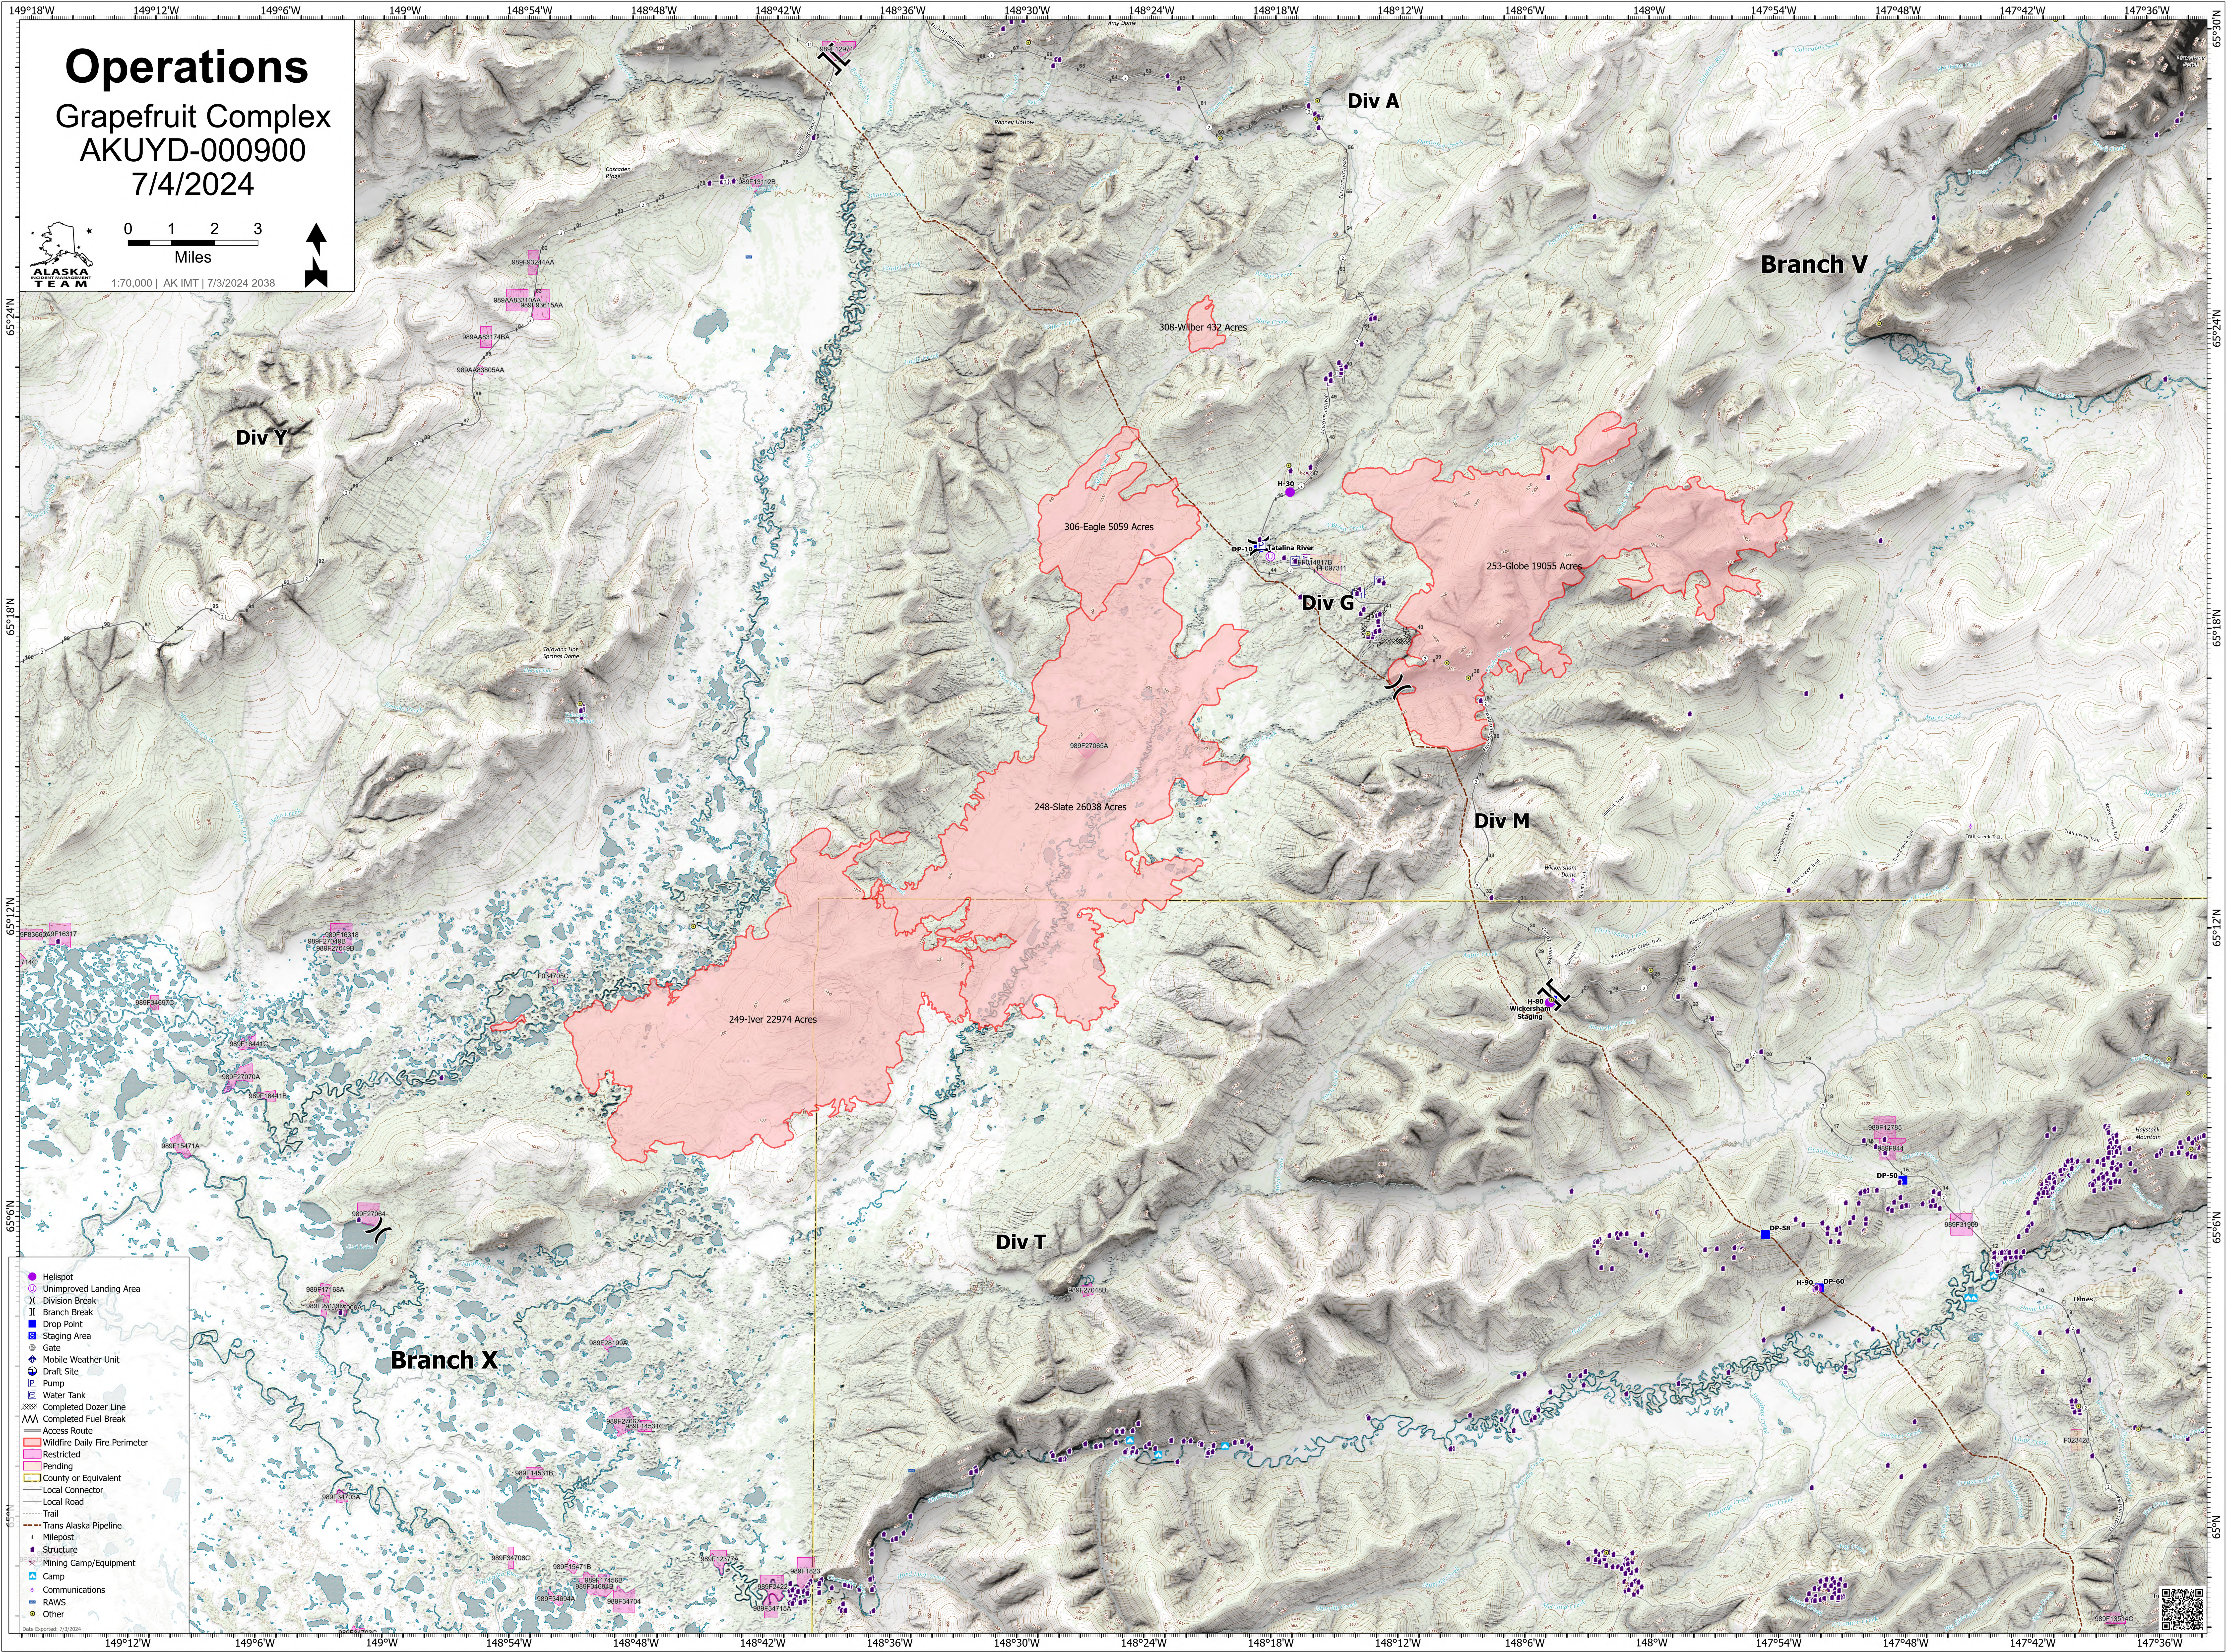

Operations

Grapefruit Complex
AKUYD-000900
7/4/2024

- Heliport
- Unimproved Landing Area
- X Division Break
- || Branch Break
- Drop Point
- Staging Area
- Gate
- ◆ Mobile Weather Unit
- Draft Site
- Pump
- Water Tank
- XXX Completed Dozer Line
- XXX Completed Fuel Break
- Access Route
- Wildfire Daily Fire Perimeter
- Restricted
- Pending
- County or Equivalent
- Local Connector
- Local Road
- Trail
- Trans Alaska Pipeline
- Milepost
- Structure
- Mining Camp/Equipment
- Camp
- Communications
- RAWs
- Other