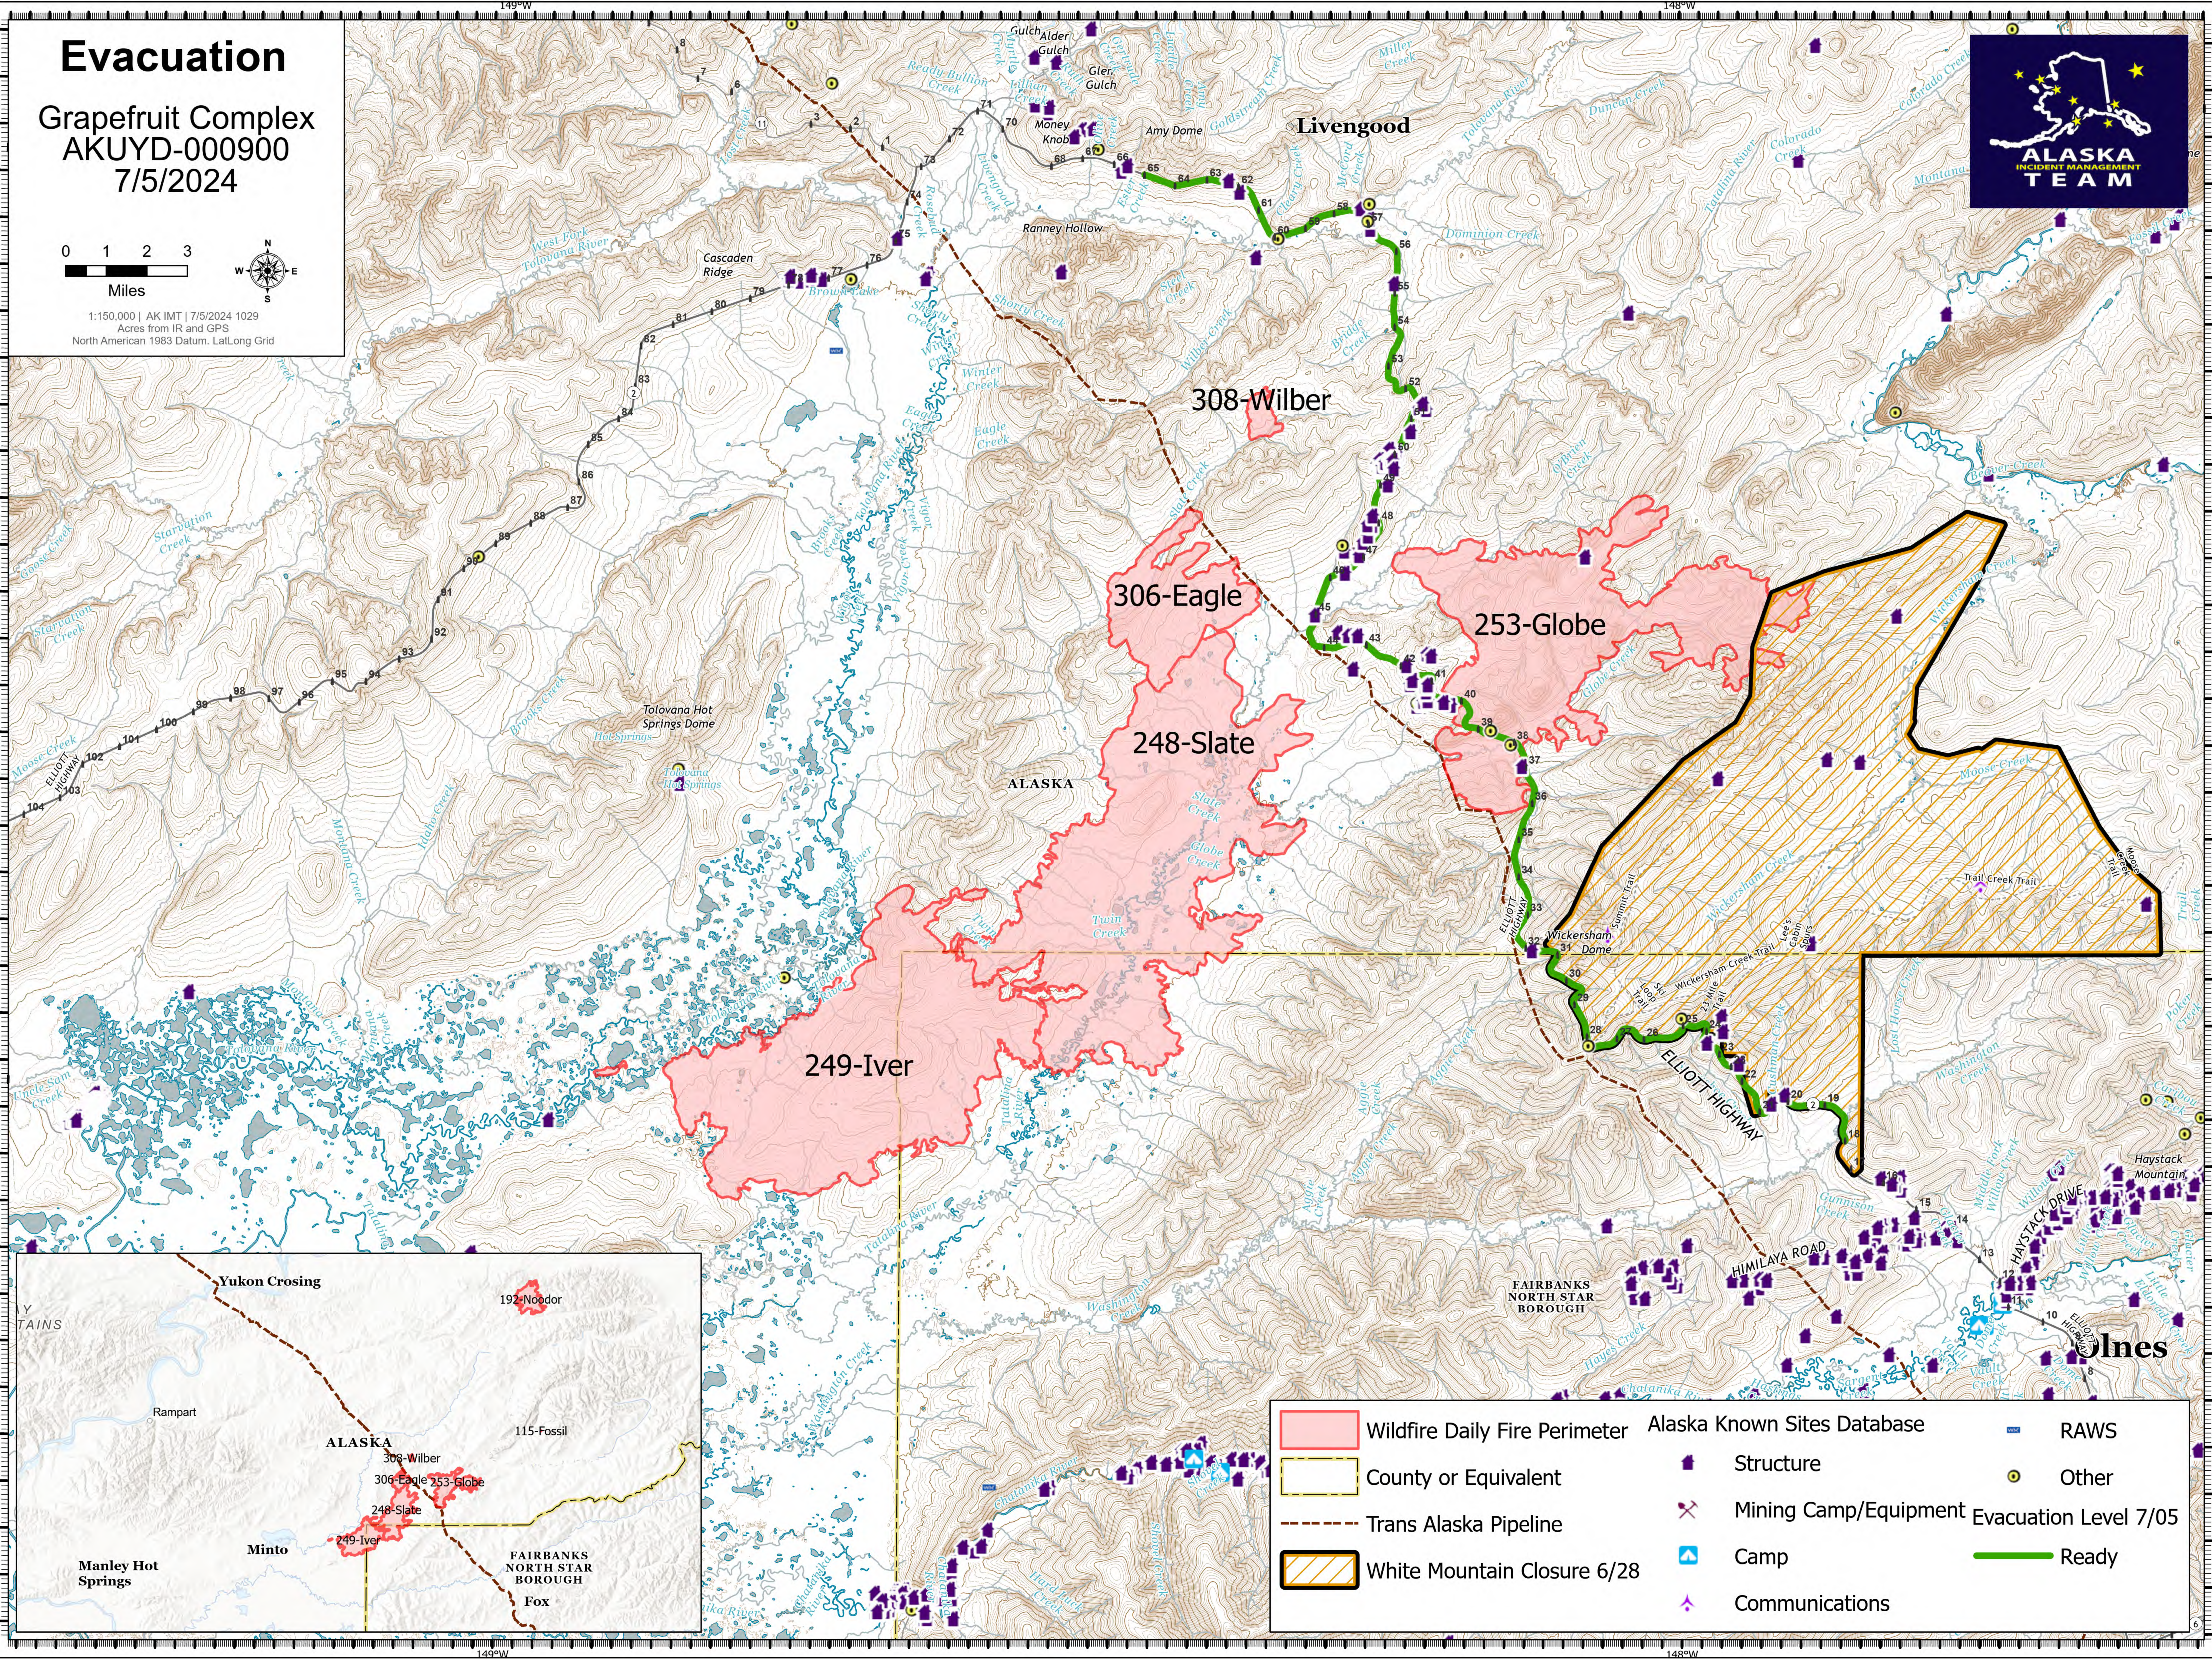

Evacuation

Grapefruit Complex
AKUYD-000900
7/5/2024

1:150,000 | AK IMT | 7/5/2024 1029
Acres from IR and GPS
North American 1983 Datum. Lat/Long Grid

Wildfire Daily Fire Perimeter	Alaska Known Sites Database	RAWs
County or Equivalent	Structure	Other
Trans Alaska Pipeline	Mining Camp/Equipment	Evacuation Level 7/05
White Mountain Closure 6/28	Camp	Ready
	Communications	