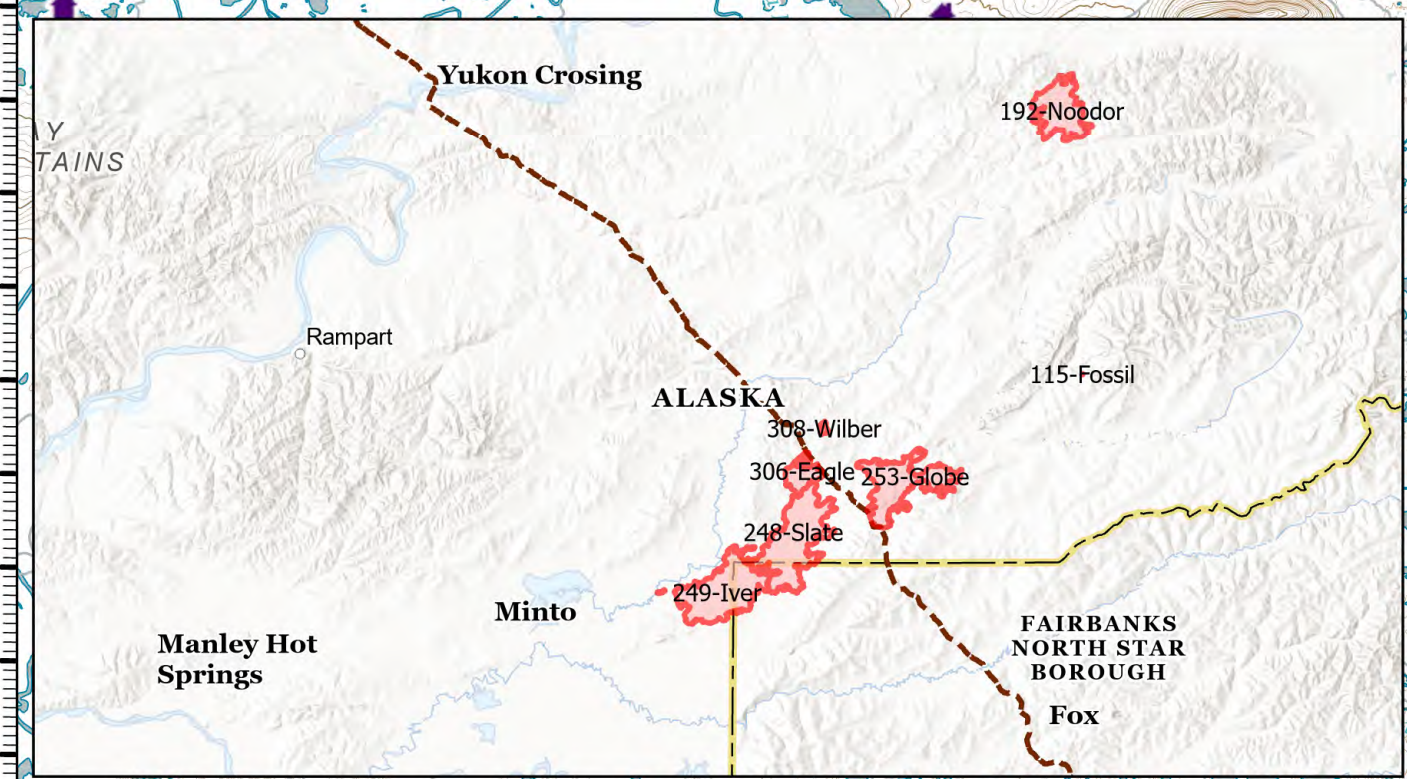

Evacuation

Grapefruit Complex
AKUYD-000900
7/5/2024

1:150,000 | AK IMT | 7/5/2024 1029
Acres from IR and GPS
North American 1983 Datum. Lat/Long Grid

Wildfire Daily Fire Perimeter	Alaska Known Sites Database	RAWs
County or Equivalent	Structure	Other
Trans Alaska Pipeline	Mining Camp/Equipment	Evacuation Level 7/05
White Mountain Closure 6/28	Camp	Ready
	Communications	