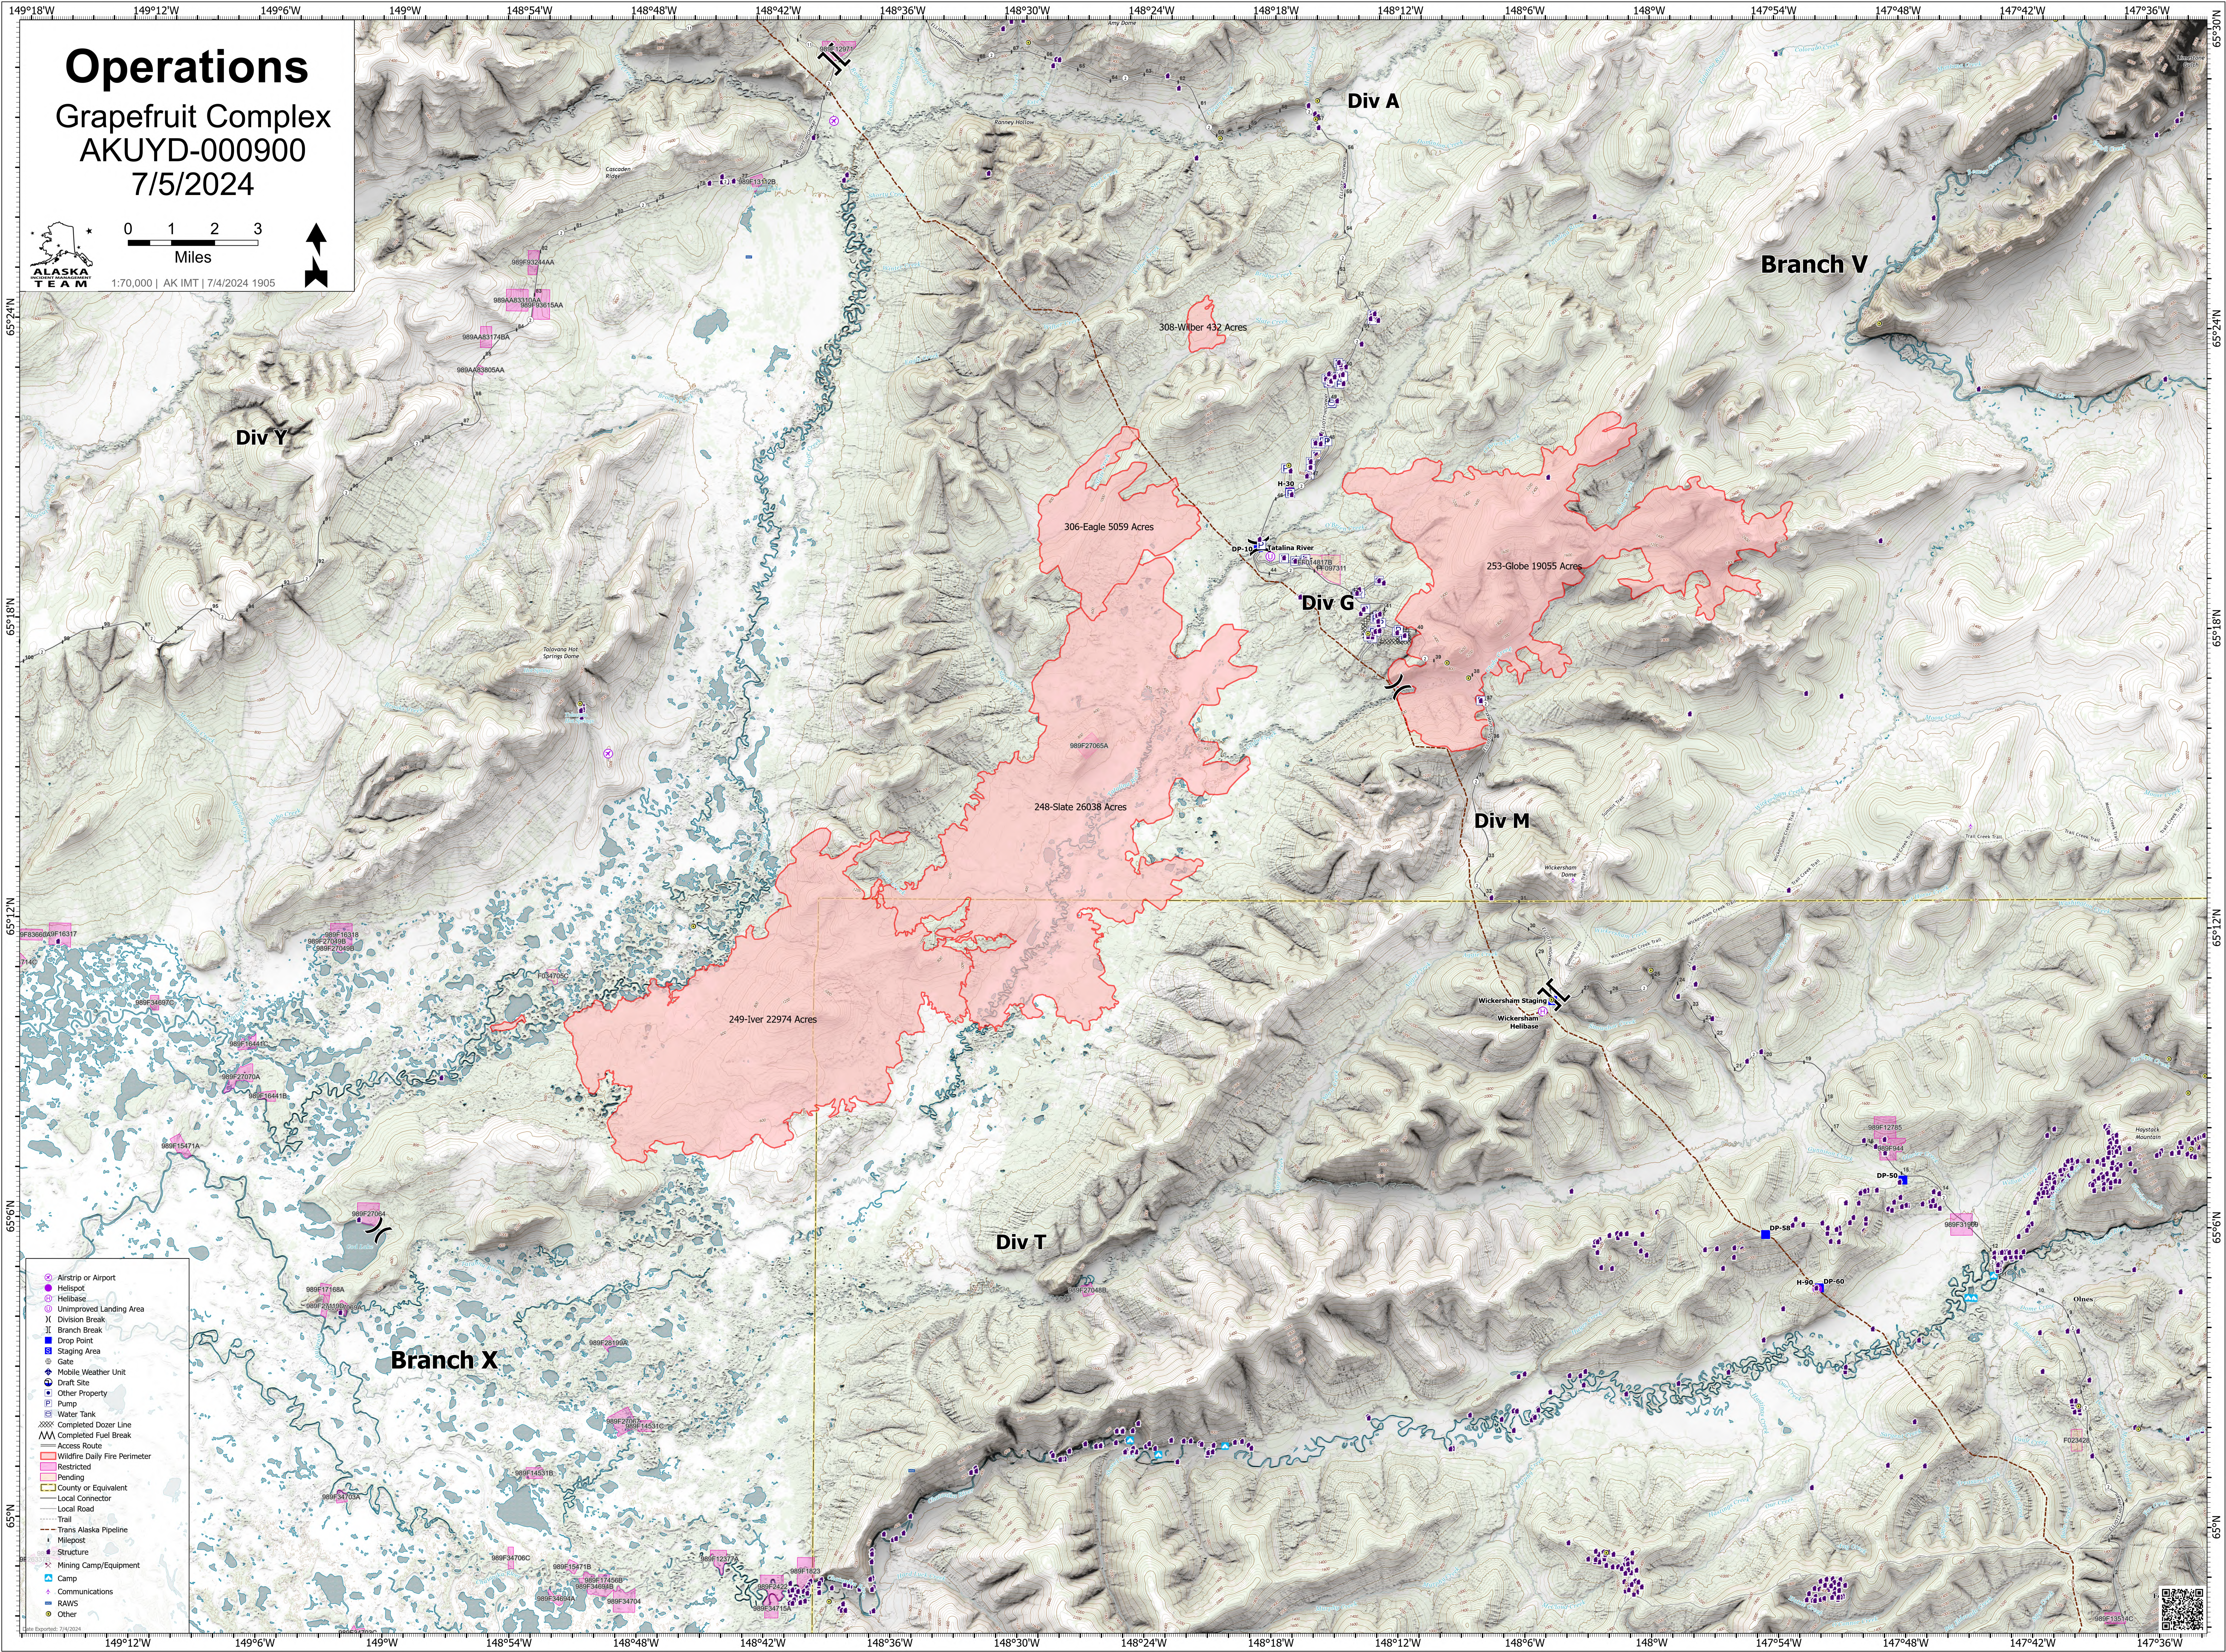

# Operations

Grapefruit Complex  
AKUYD-000900  
7/5/2024

Div Y

Div A

Branch V

Div G

Div M

Div T

Branch X

308-Wilber 432 Acres

306-Eagle 5059 Acres

253-Globe 19055 Acres

248-Slate 26038 Acres

249-Iver 22974 Acres

Catalina River

Wickersham Staging  
Wickersham Helibase

DP-50

H-90

DP-58

- ✈️ Airstrip or Airport
- 🚁 Helispot
- 🏠 Helibase
- 📍 Unimproved Landing Area
- ⌘ Division Break
- ⌘ Branch Break
- 📍 Drop Point
- 📍 Staging Area
- 🚪 Gate
- 🌬 Mobile Weather Unit
- 📍 Draft Site
- 🏠 Other Property
- 📍 Pump
- 📍 Water Tank
- ⚡ Completed Dozer Line
- ⚡ Completed Fuel Break
- 📍 Access Route
- 📍 Wildfire Daily Fire Perimeter
- 📍 Restricted
- 📍 Pending
- 📍 County or Equivalent
- 📍 Local Connector
- 📍 Local Road
- 📍 Trail
- 📍 Trans Alaska Pipeline
- 📍 Milepost
- 📍 Structure
- 📍 Mining Camp/Equipment
- 📍 Camp
- 📍 Communications
- 📍 RAWIS
- 📍 Other