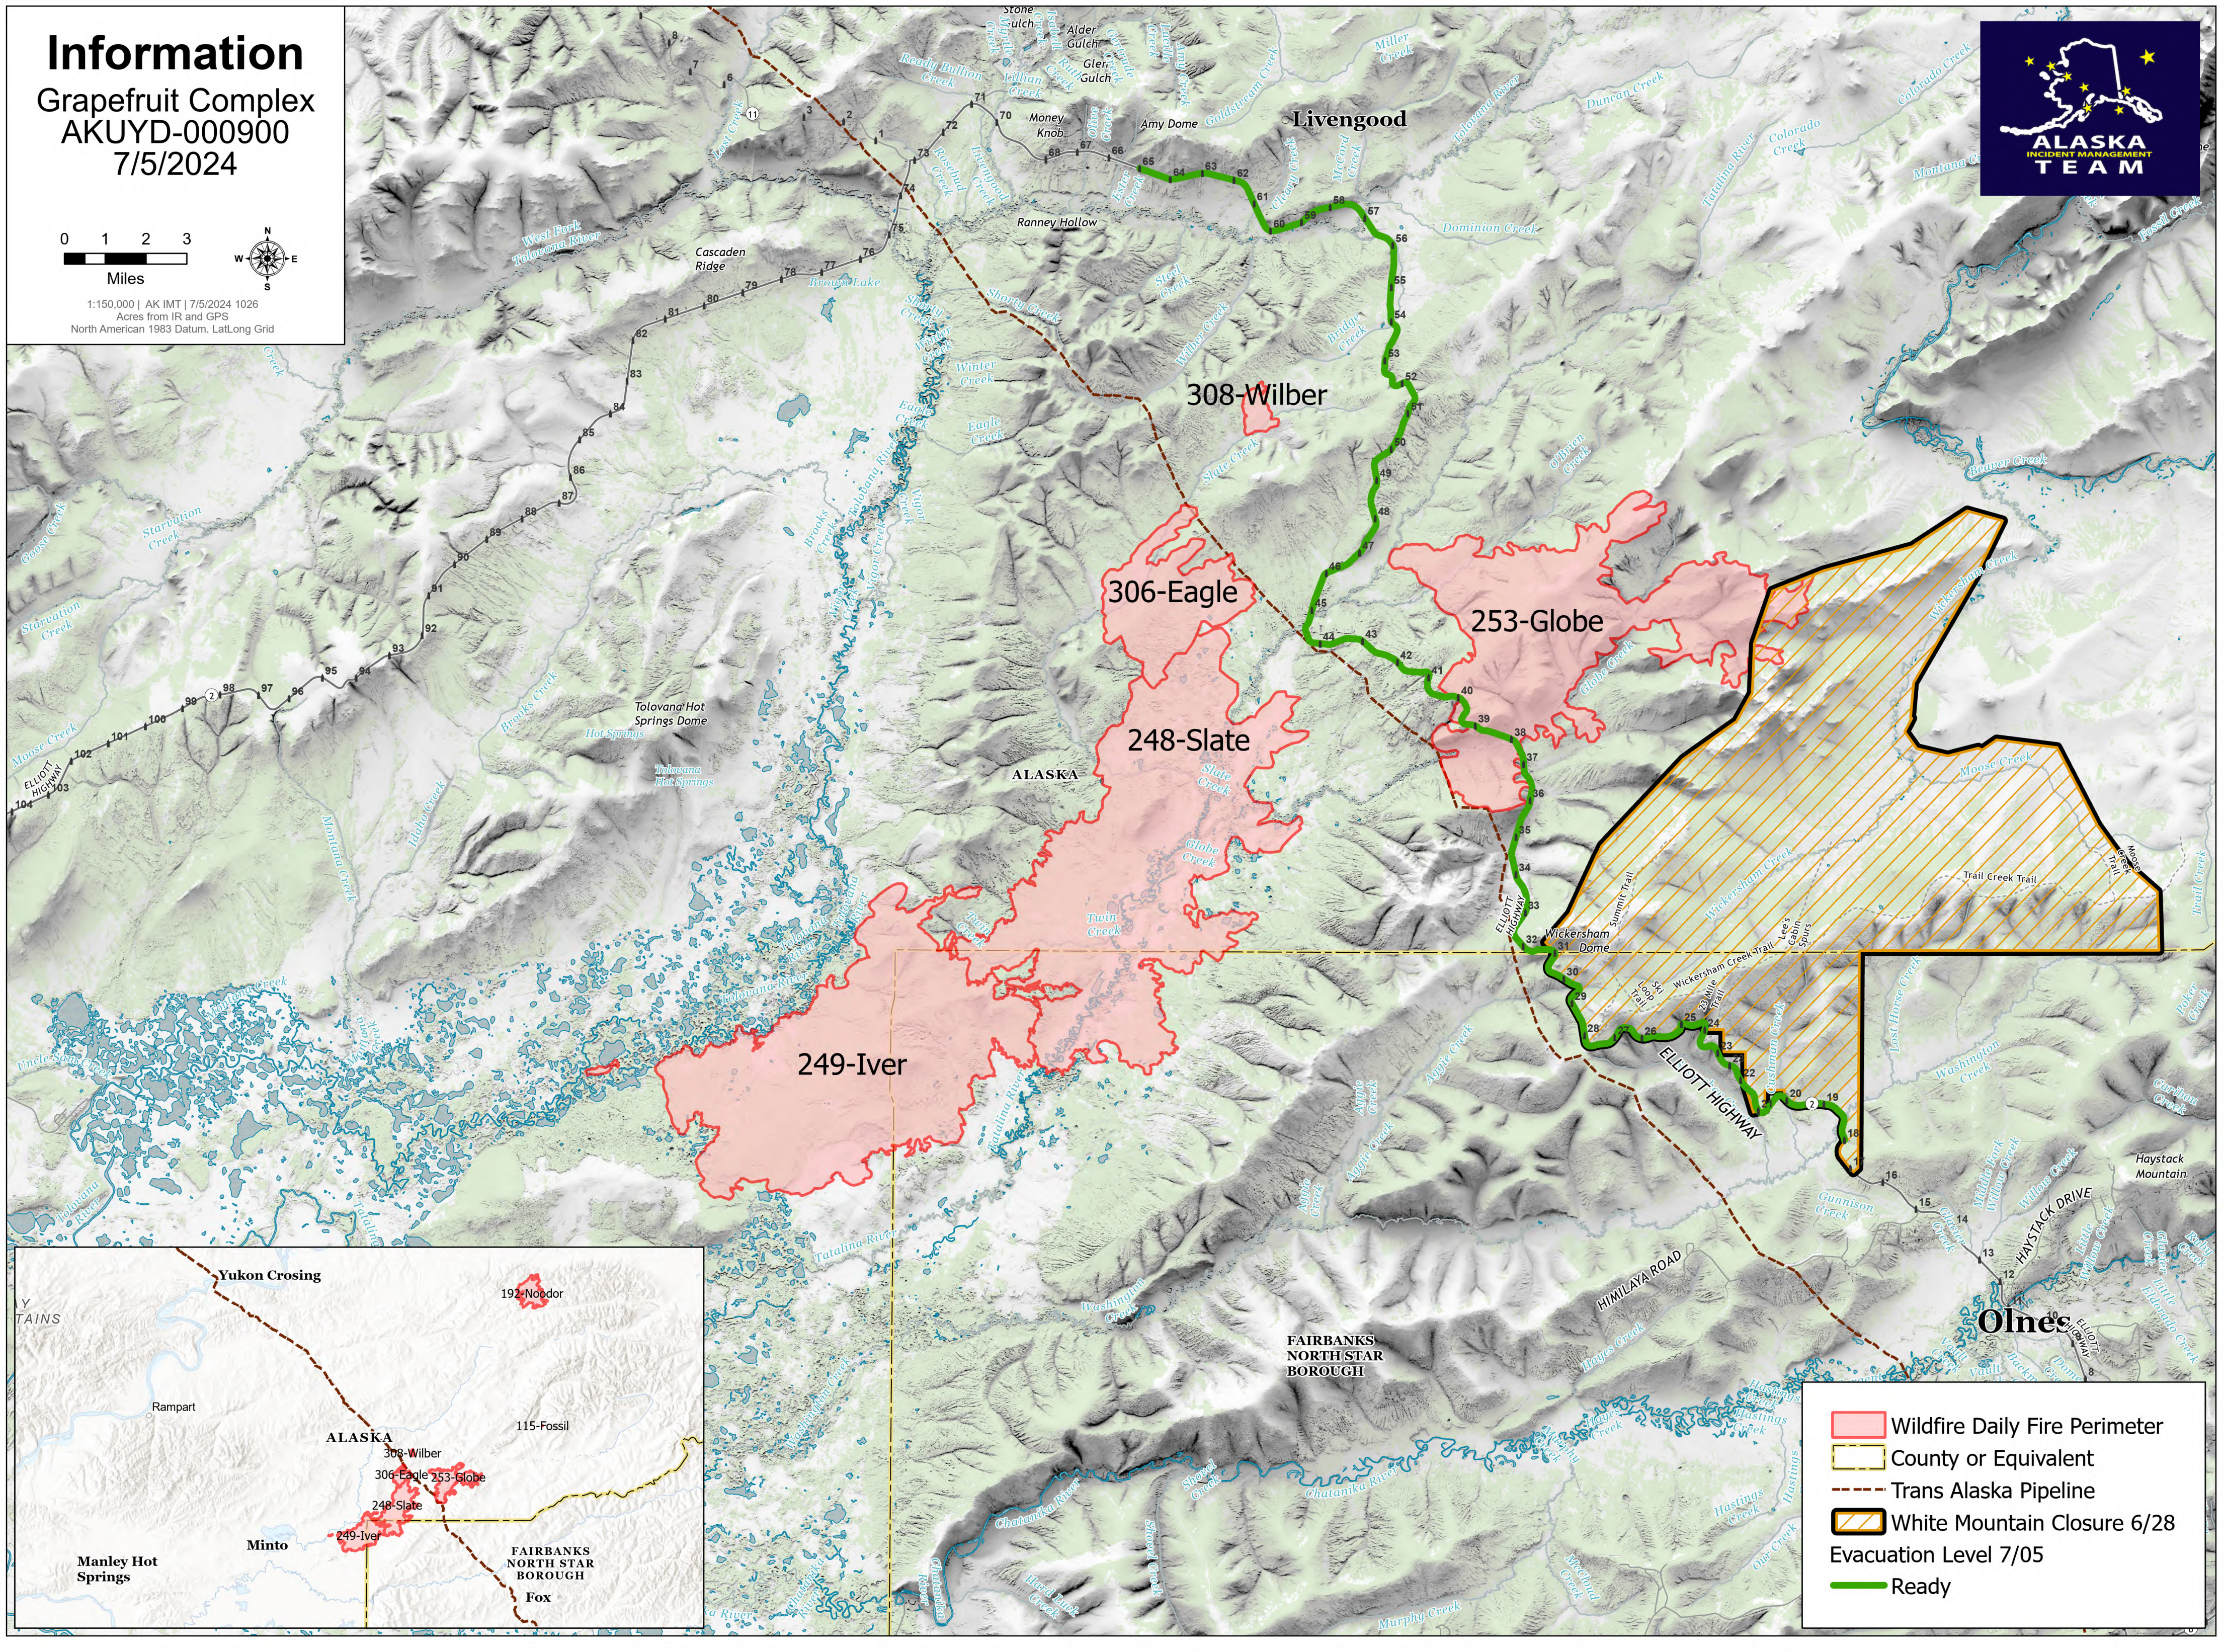

# Information

Grapefruit Complex  
AKUYD-000900  
7/5/2024

1:150,000 | AK IMT | 7/5/2024 1026  
Acres from IR and GPS  
North American 1983 Datum, Lat/Long Grid

- Wildfire Daily Fire Perimeter
- County or Equivalent
- Trans Alaska Pipeline
- White Mountain Closure 6/28
- Evacuation Level 7/05
- Ready