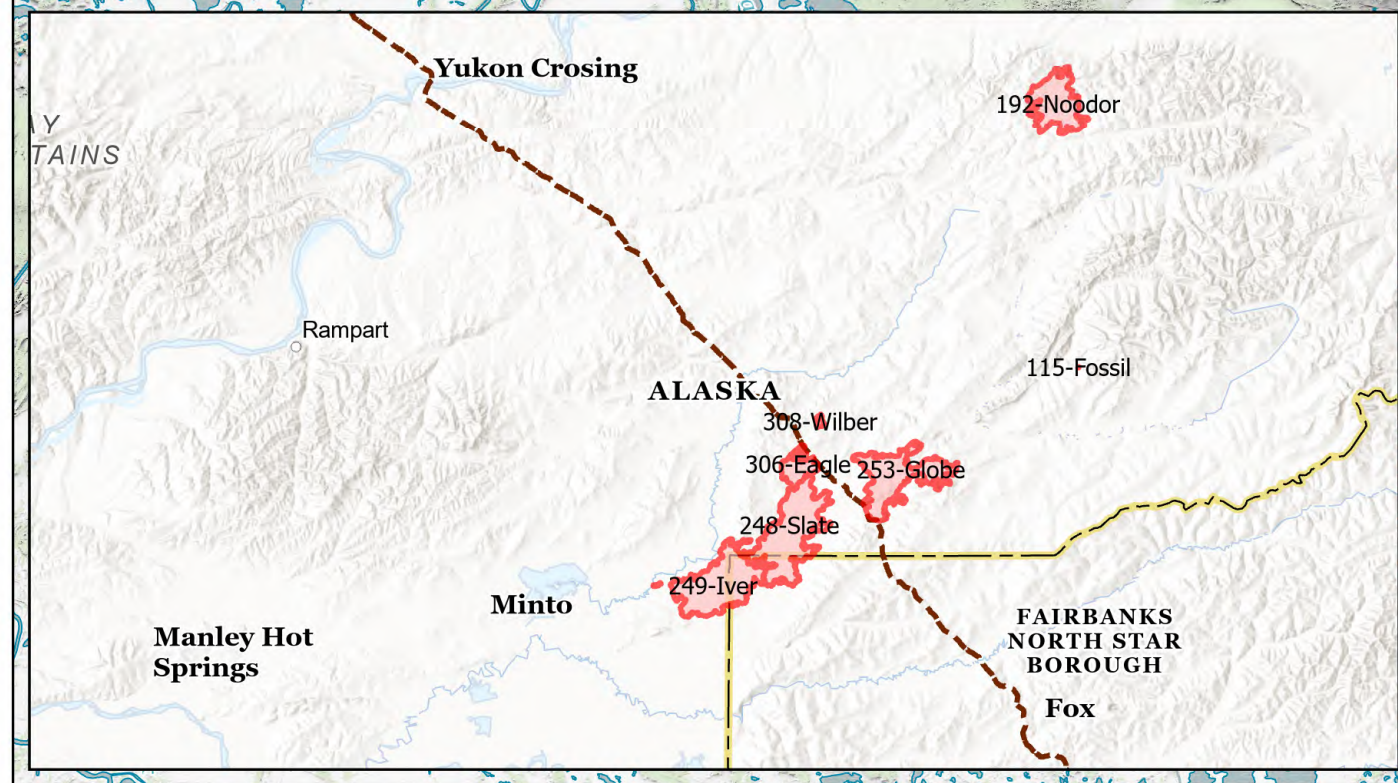

# Information

Grapefruit Complex  
AKUYD-000900  
7/5/2024

1:150,000 | AK IMT | 7/5/2024 1026  
Acres from IR and GPS  
North American 1983 Datum, Lat/Long Grid

- Wildfire Daily Fire Perimeter
- County or Equivalent
- Trans Alaska Pipeline
- White Mountain Closure 6/28
- Evacuation Level 7/05
- Ready