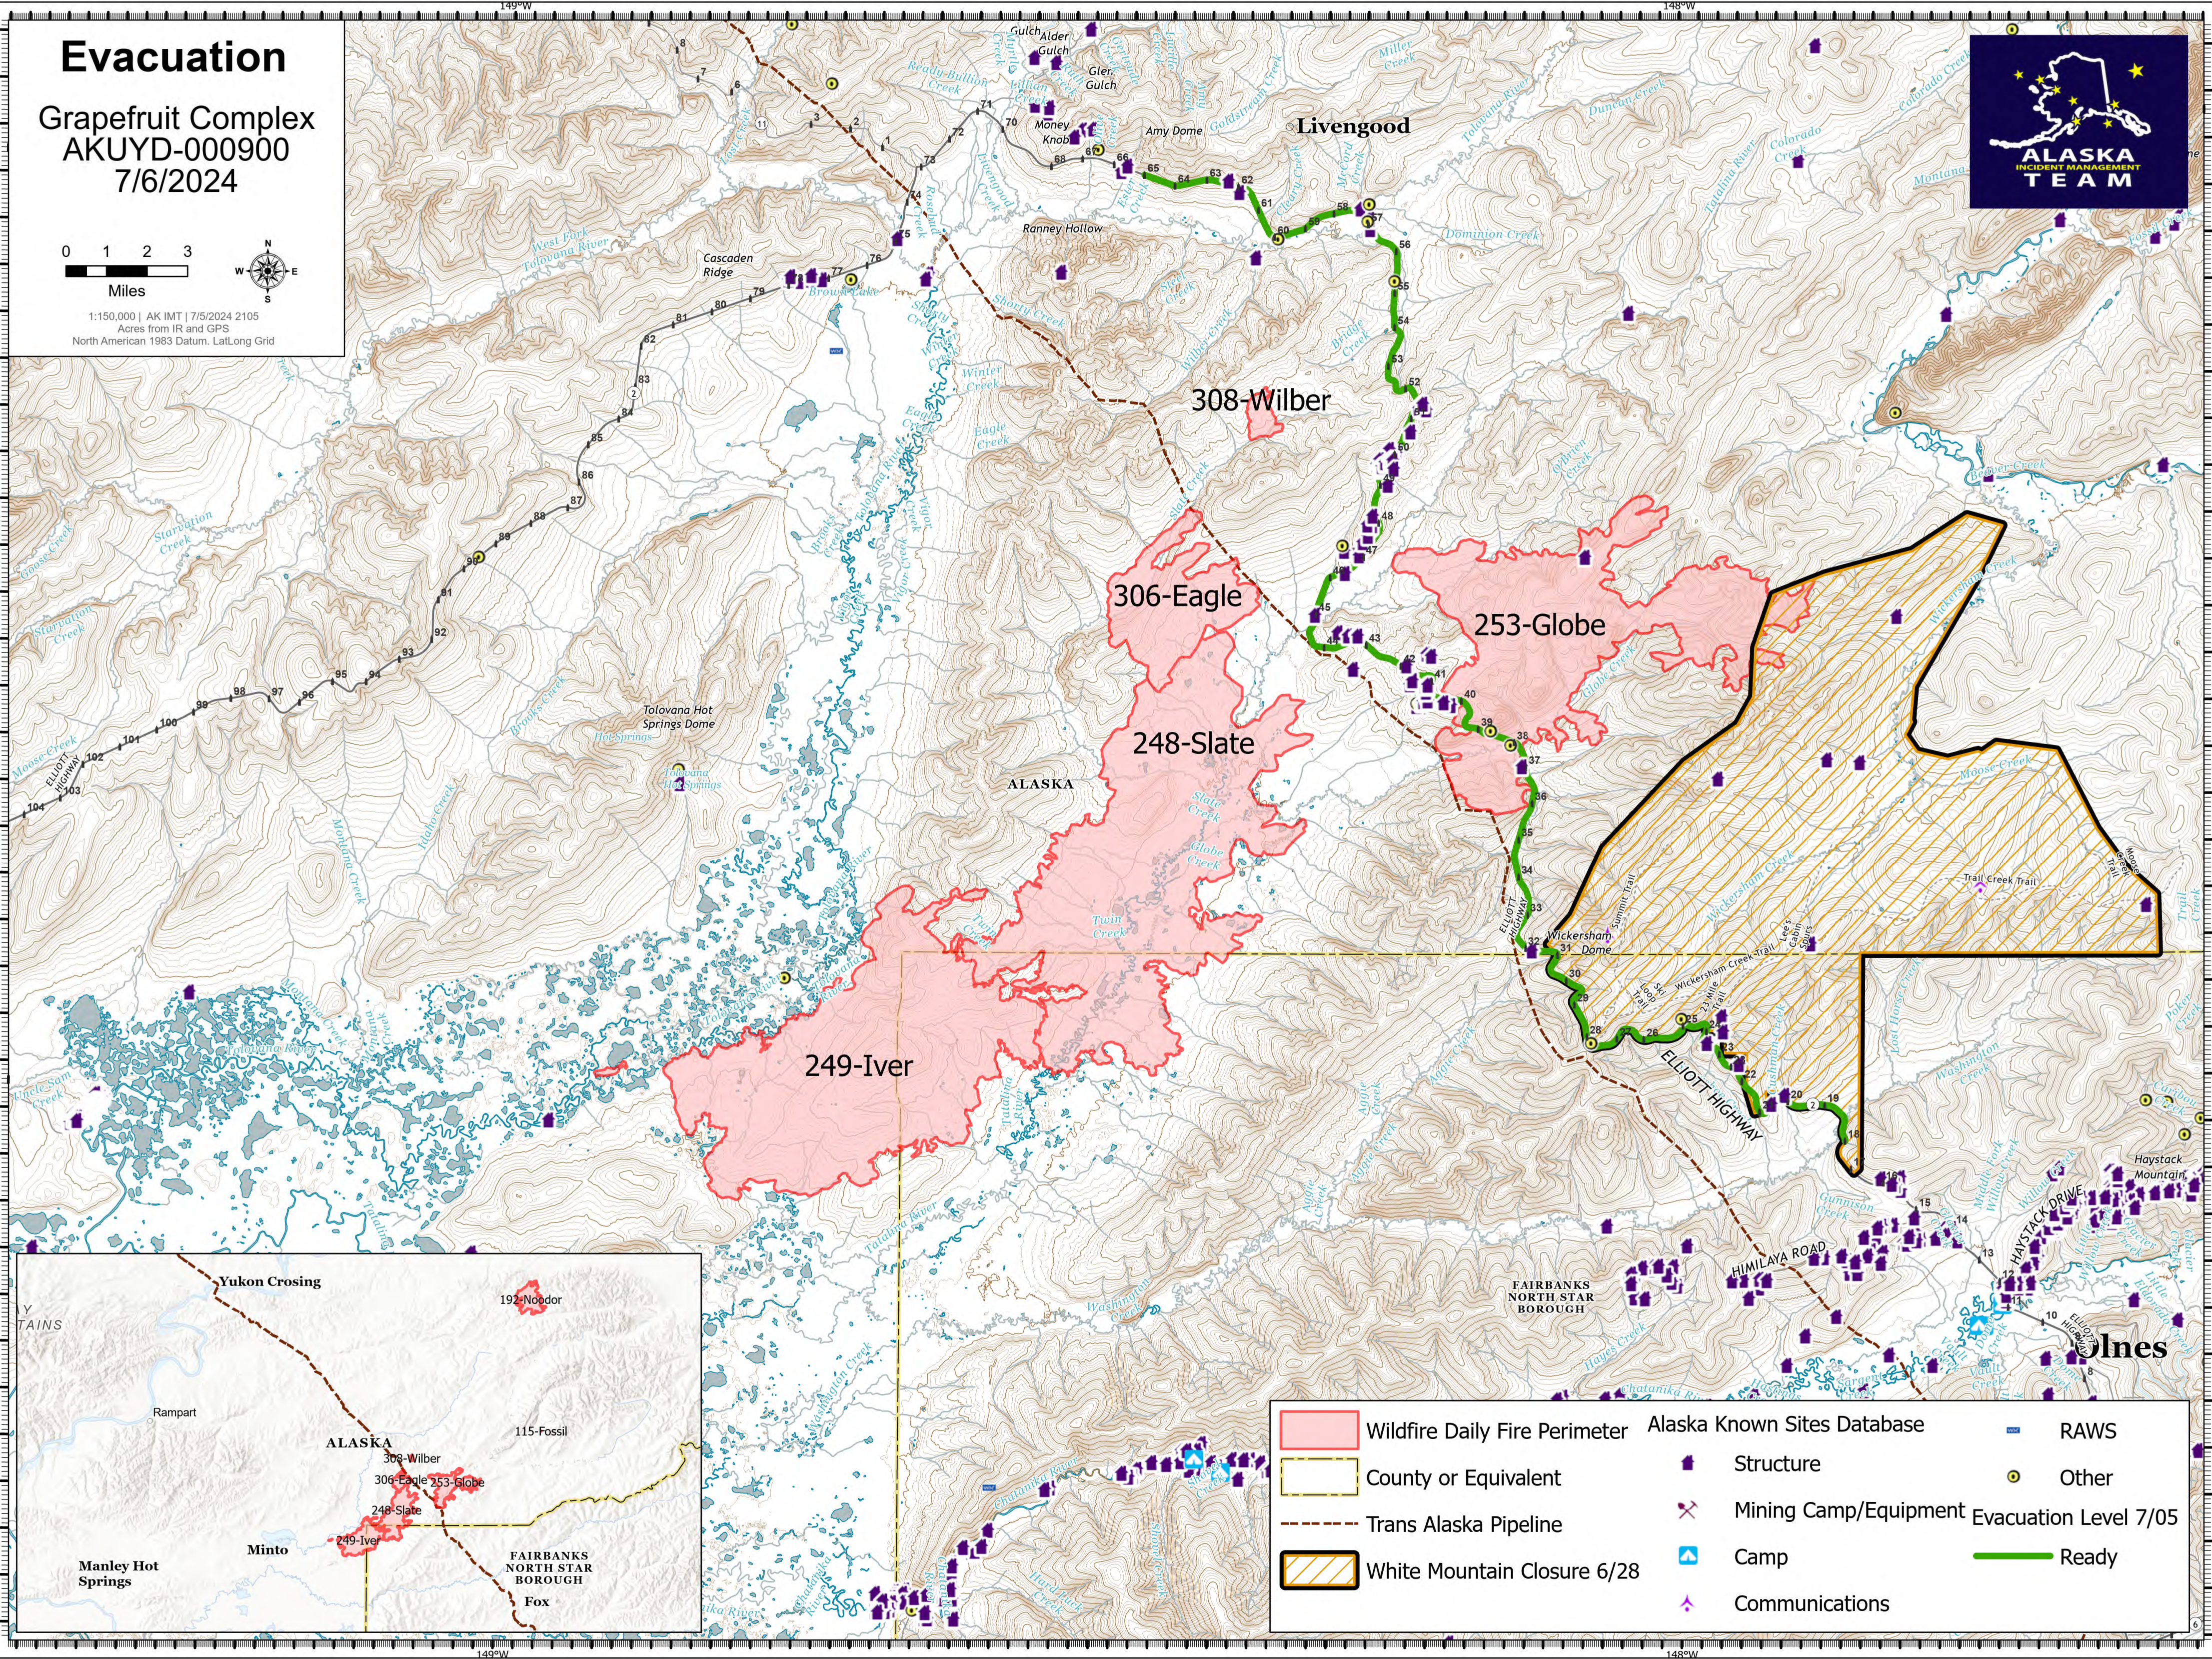

# Evacuation

Grapefruit Complex  
AKUYD-000900  
7/6/2024

1:150,000 | AK IMT | 7/5/2024 2105  
Acres from IR and GPS  
North American 1983 Datum, Lat/Long Grid

Wildfire Daily Fire Perimeter	Alaska Known Sites Database	RAWs
County or Equivalent	Structure	Other
Trans Alaska Pipeline	Mining Camp/Equipment	Evacuation Level 7/05
White Mountain Closure 6/28	Camp	Ready
	Communications	