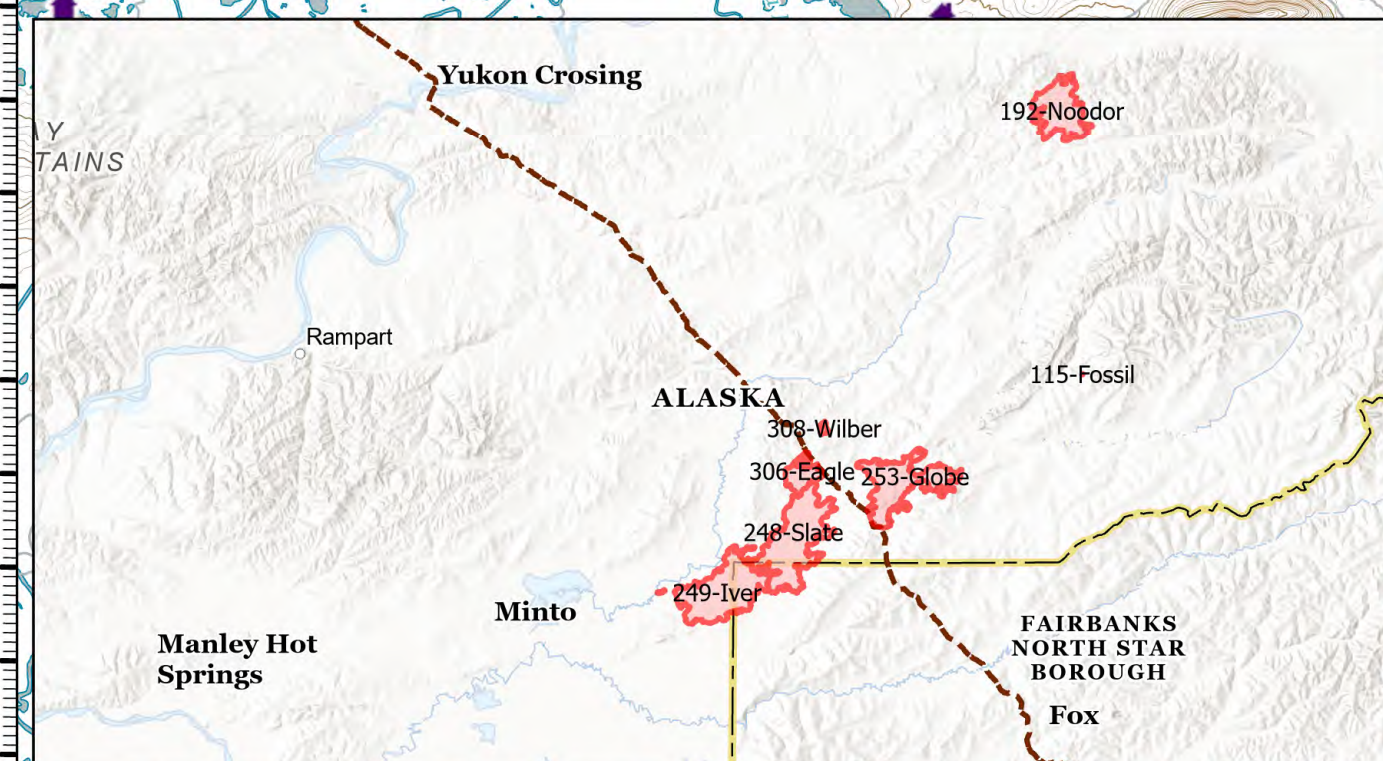

# Evacuation

Grapefruit Complex  
AKUYD-000900  
7/6/2024

1:150,000 | AK IMT | 7/5/2024 2105  
Acres from IR and GPS  
North American 1983 Datum, Lat/Long Grid

Wildfire Daily Fire Perimeter	Alaska Known Sites Database	RAWs
County or Equivalent	Structure	Other
Trans Alaska Pipeline	Mining Camp/Equipment	Evacuation Level 7/05
White Mountain Closure 6/28	Camp	Ready
	Communications	