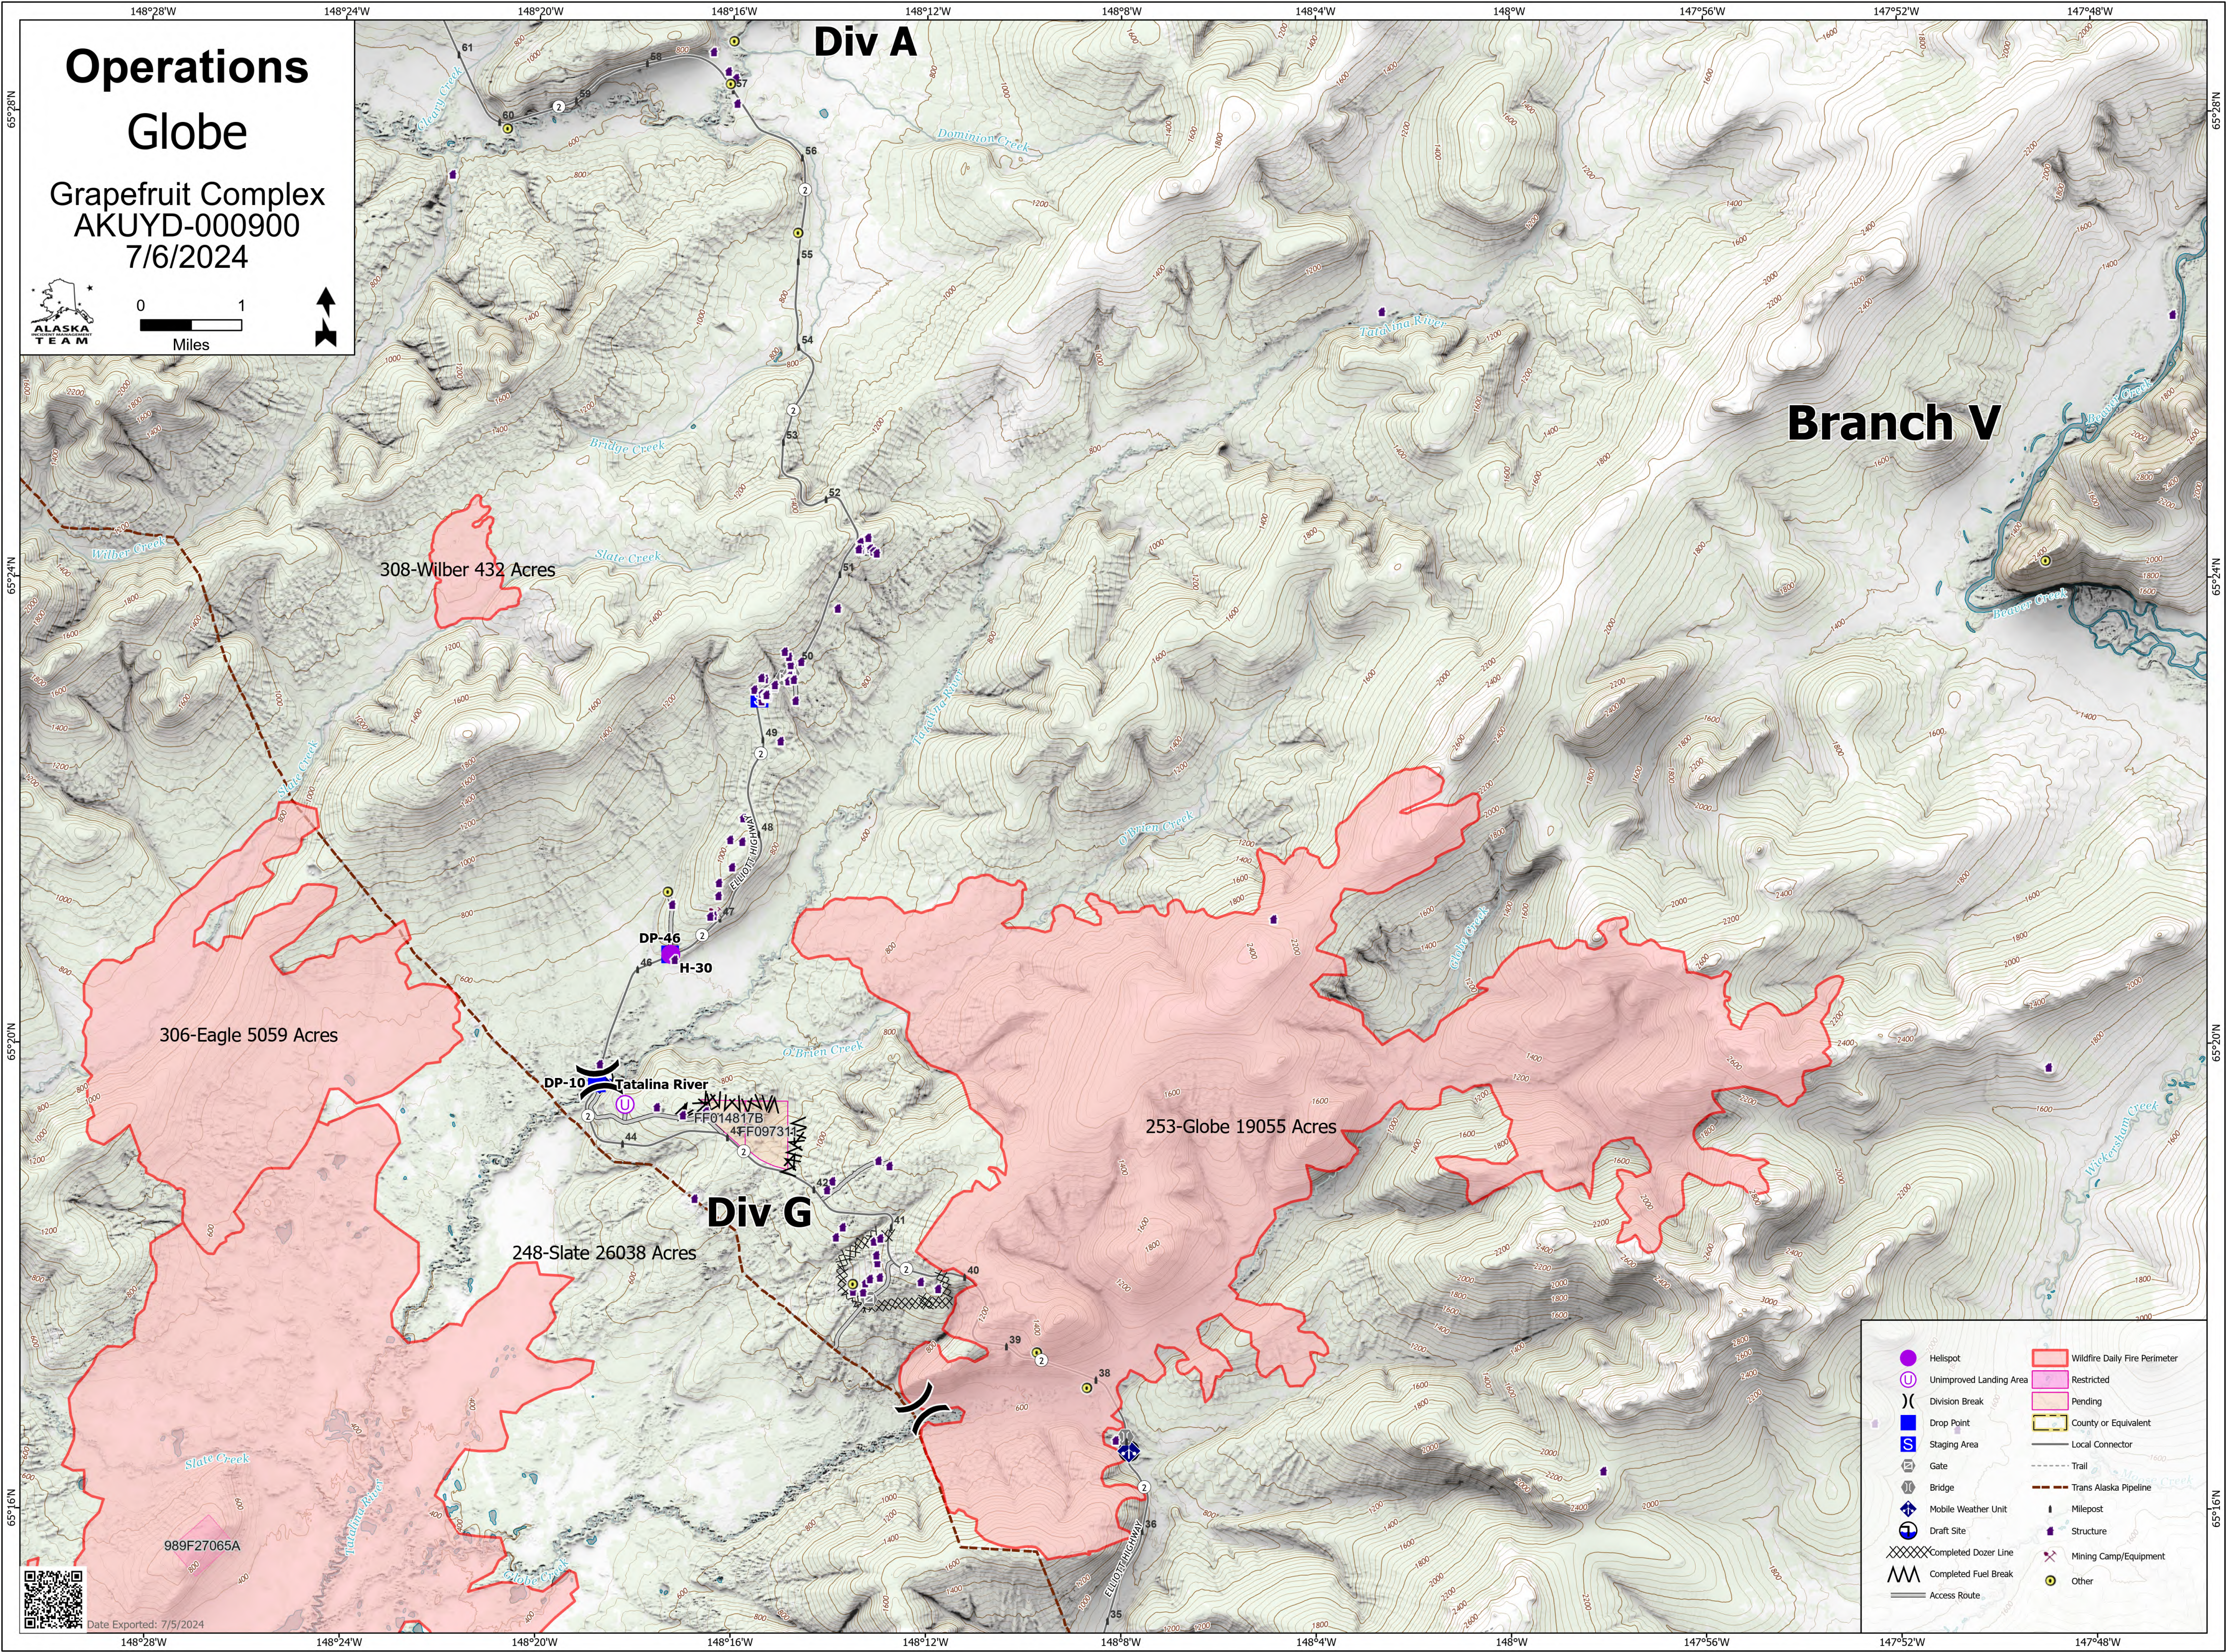

Operations Globe

Grapefruit Complex
AKUYD-000900
7/6/2024

0 1
Miles

Div A

Branch V

Div G

308-Wilber 432 Acres

306-Eagle 5059 Acres

253-Globe 19055 Acres

248-Slate 26038 Acres

989F27065A

- Helispot
- Unimproved Landing Area
- Division Break
- Drop Point
- Staging Area
- Gate
- Bridge
- Draft Site
- Completed Dozer Line
- Completed Fuel Break
- Access Route
- Wildfire Daily Fire Perimeter
- Restricted
- Pending
- County or Equivalent
- Local Connector
- Trail
- Trans Alaska Pipeline
- Milepost
- Structure
- Mining Camp/Equipment
- Other

Date Exported: 7/5/2024